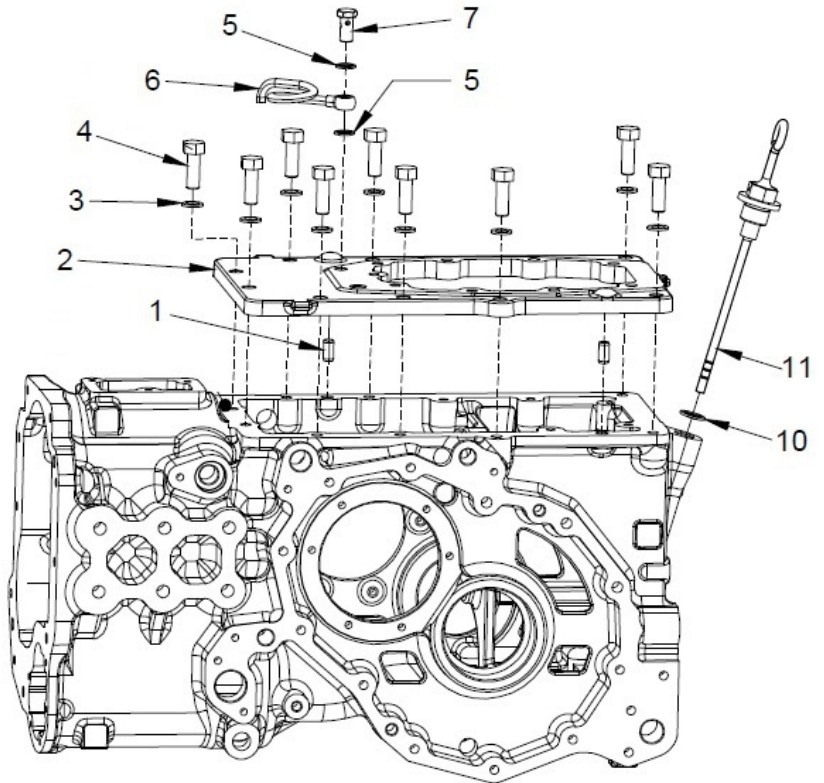

07110A-1/1

TOP PLATE ASSY

Sr.	Model	Item Code	Description	Qty	Int.	Remarks	Cut Off
1	ALL MODELS	10051264AB	DOWEL PIN (10X20)	2			
2	ALL MODELS	10096041BB	INTERMEDIATE PLATE FOR LIFT	1			
3	ALL MODELS	20005518AA	SPRING WASHER B-10 TYPE A IS: 3067-1972	9			
4	ALL MODELS	20003244AB	HEX SCREW M12*1.75*35	9			
5	ALL MODELS	10012570AA	BONDED SEAL FOR M12	2			
6	ALL MODELS	10039290AA	VENT BREATHER ASSY	1			
7	ALL MODELS	200000366A	BENJO BOLT	1			
10	ALL MODELS	10012574AA	BONDED SEAL FOR M20	1