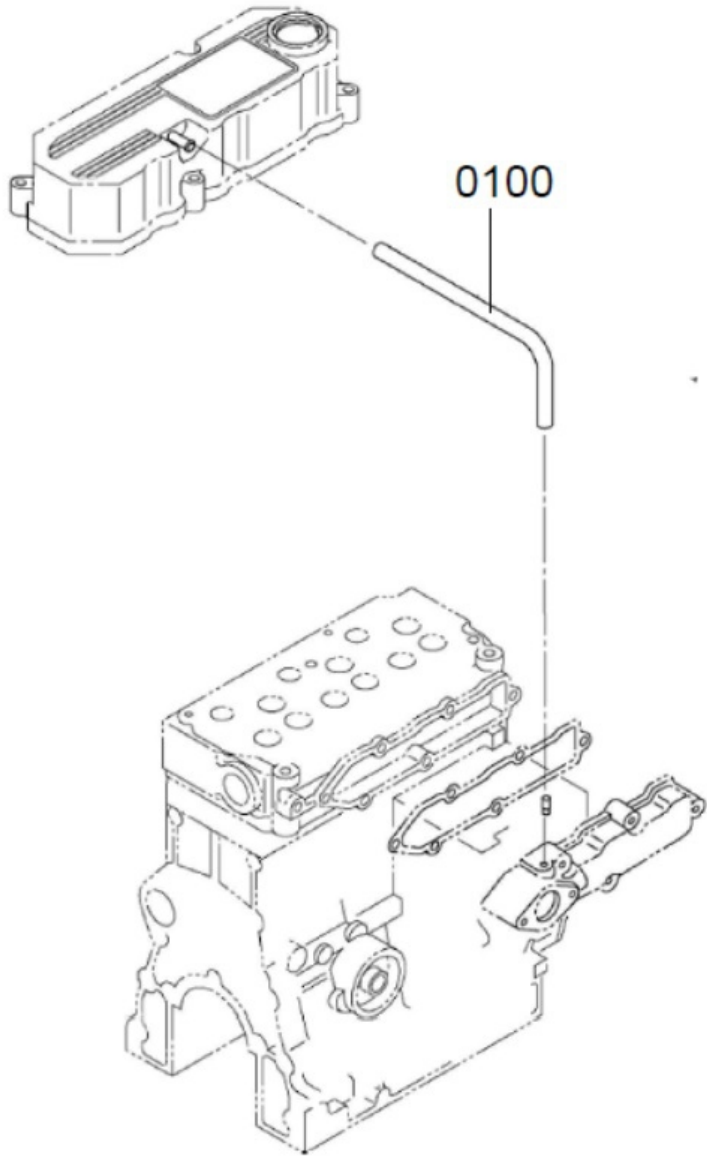

30160M-1/1

BREATHER

Sr.	Model	Item Code	Description	Qty	Int.	Remarks	Cut Off
0100	ALL MODELS	10054949AA	PIPE,BREATHER	1