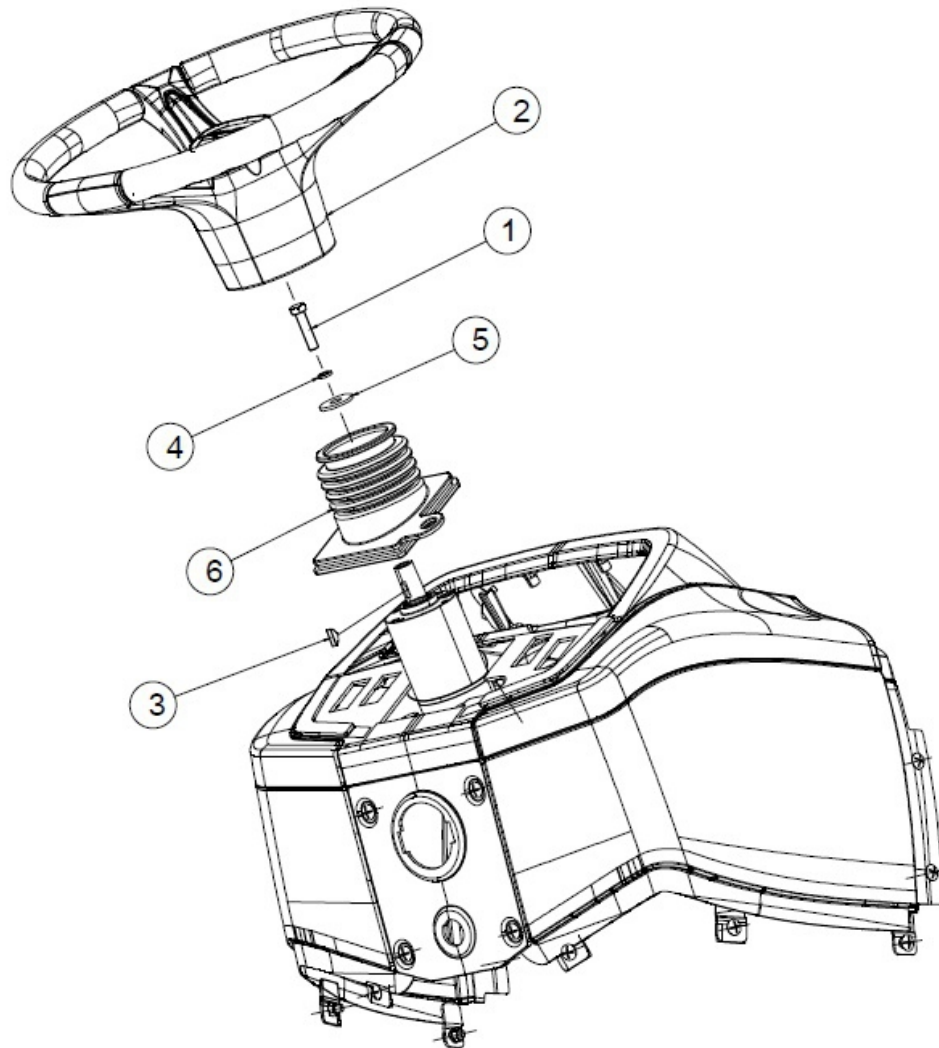

23110A-1/1

STEERING UNIT ASSY.

Sr.	Model	Item Code	Description	Qty	Int.	Remarks	Cut Off
1	ALL MODELS	20005567AA	HEX SCREW M8X1.25X35 8.8 SA4GS	1			
2	ALL MODELS	300301737A	STEERING WHEEL ASSY - HARVEST GREEN	1			
3	ALL MODELS	10053083AA	WOODRUF KEY	1			
4	ALL MODELS	20005625AA	M/CD WASHER 10.5*21*2	1			
5	ALL MODELS	20005517AA	SPRING WASHER B-8 TYPE A IS: 3067-1972	1			
6	ALL MODELS	300001998C	STEERING BELLOW	1