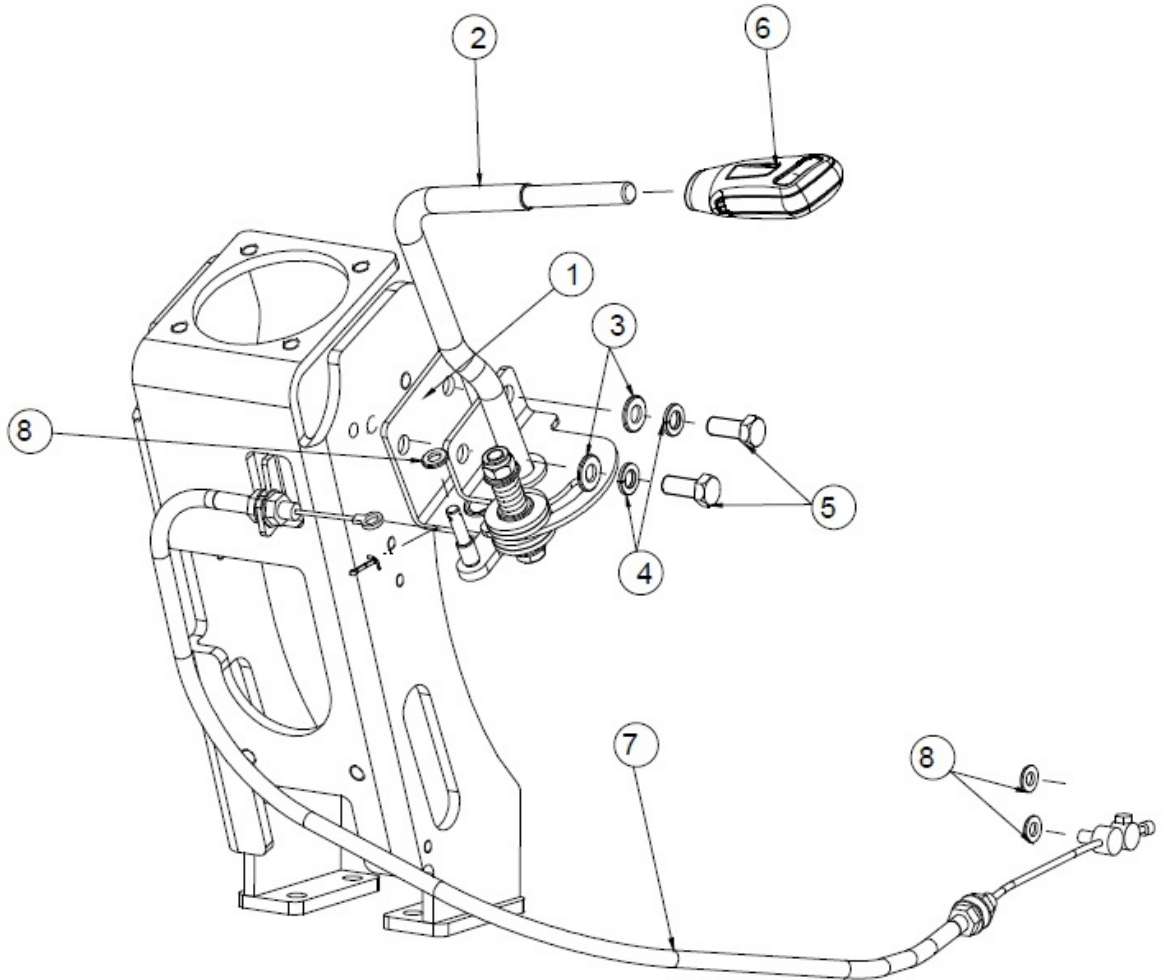

22110A-1/1

HAND THROTTLE ASSY.

Sr.	Model	Item Code	Description	Qty	Int.	Remarks	Cut Off
1	ALL MODELS	300043382E	ASSY HAND ACCELERATOR BASE PLATE	1			
2	ALL MODELS	300043353E	ASSY HAND ACCELERATOR LEVER ASSY	1			
3	ALL MODELS	20005624AA	M/CD WASHER B8	2			
4	ALL MODELS	20005516AA	SPRING WASHER B-6 TYPE A IS: 3067-1972	2			
5	ALL MODELS	300028644A	HEX. HEAD BOLT M8 X 1.25-20 8-8 SA4GS	2			
6	ALL MODELS	300111837B	HAND ACCELERATION KNOB	1			
7	ALL MODELS	300233987B	HAND ACCELERATOR CABLE ASSY HST 24 EPA	1			
8	ALL MODELS	20005765AA	WASHER A 6.4 IS:5370 STEEL (FOR EPA)	4