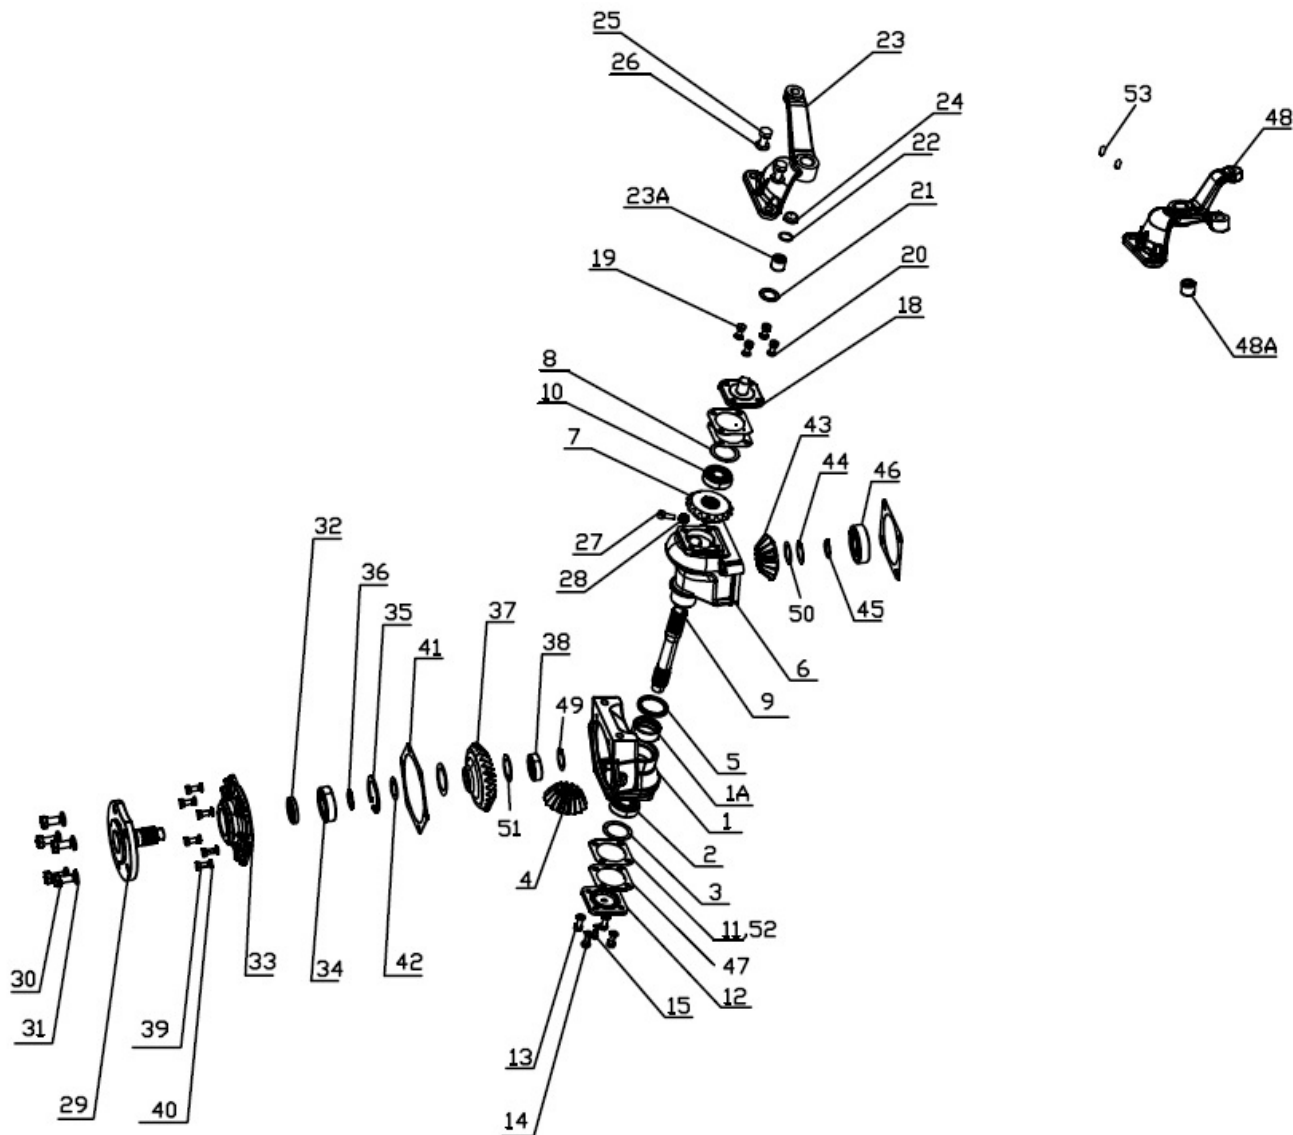

20120A-1/2

FRONT AXLE- STUB AXLE & COVER ASSY

Sr.	Model	Item Code	Description	Qty	Int.	Remarks	Cut Off
1+1A	ALL MODELS	10051257BE	ASSY FRONT AXLE HSG	2			
1	ALL MODELS	10051007BE	FRONT AXLE HSG	2			
1A	ALL MODELS	300059782A	BUSH(FRONT AXLE HSG.)	2			
2	ALL MODELS	20004333AA	TAPPER ROLLER BEARING 30304	2			
3	ALL MODELS	10051312AA	SHIM(GEAR Z-16)-0.20	1			
3(i)	ALL MODELS	10051313AA	SHIM(GEAR Z-16)-0.30	1			
3(ii)	ALL MODELS	10051314AA	SHIM(GEAR Z-16)-0.50	1			
4	ALL MODELS	300000300B	BEVEL GEAR LOWER Z-16	2