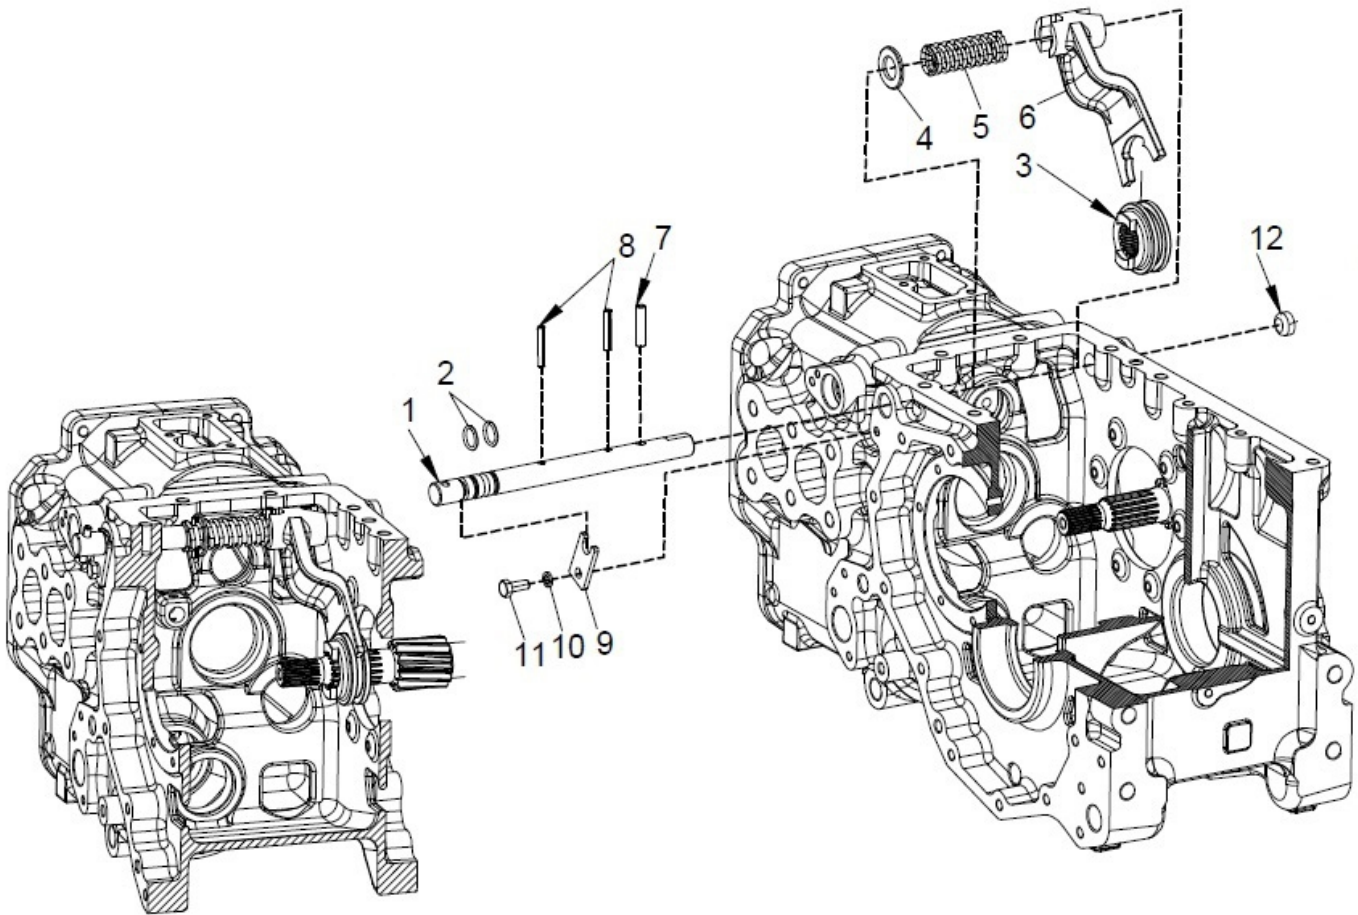

07160A-1/1

DIFF. LOCK LEVER ASSY.

Sr.	Model	Item Code	Description	Qty	Int.	Remarks	Cut Off
1	ALL MODELS	300107601A	ROD DIFF LOCK (FINISH)	1			
2	ALL MODELS	20004141AC	O-RING ¥10.6 X ¥2.3	2			
3	ALL MODELS	10096233AB	SLEEVE DIFF LOCK	1			
4	ALL MODELS	20005033AB	M/C WASHER 21X 3X37	1			
5	ALL MODELS	10096336AB	SPRING (DIFF. LOCK)	1			
6	ALL MODELS	10096239AC	FORK DIFF LOCK	1			
7	ALL MODELS	200000109A	COTTER SLEEVE Å~8*36(DIN:7346) HEAVY	1			
8	ALL MODELS	20005030AA	SPRING COTTER SLEEVE 6X36 HEAVY DUTY DIN	2			
9	ALL MODELS	10096121AA	LOCKING STRIP	1