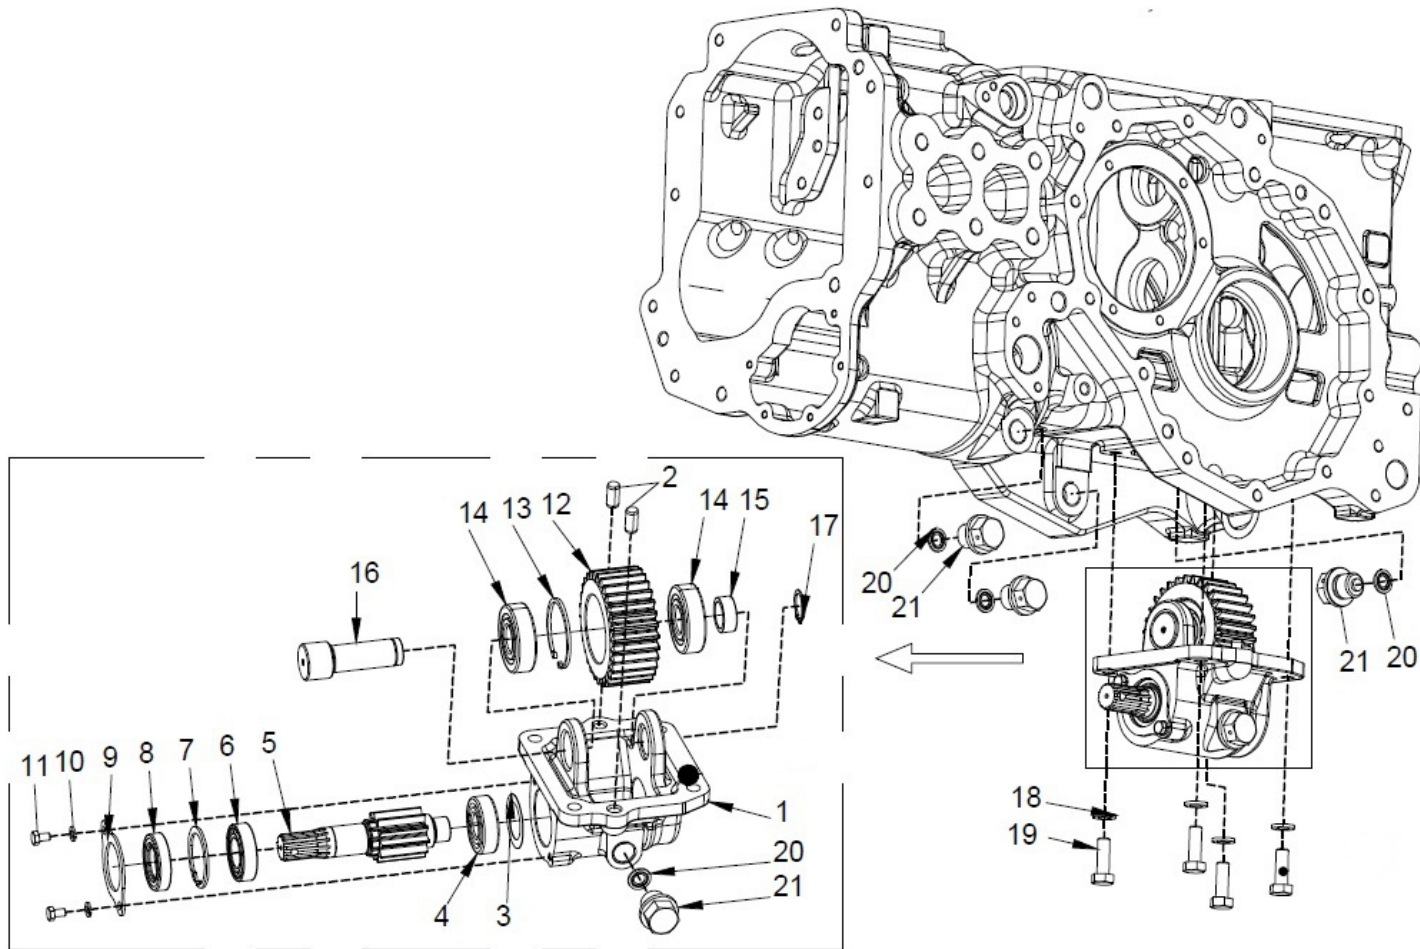

07130A-1/1

DROP BOX ASSY

Sr.	Model	Item Code	Description	Qty	Int.	Remarks	Cut Off
1	ALL MODELS	10096094AB	DROP BOX MID PTO	1			
2	ALL MODELS	10051264AB	DOWEL PIN (10X20)	2			
3	ALL MODELS	10096382AA	SHIM BP SHAFT 0.1	5			
3	ALL MODELS	10096383AA	SHIM BP SHAFT 0.2	4			
3	ALL MODELS	10096384AA	SHIM BP SHAFT 0.5	3			
4	ALL MODELS	20002910AA	BALL BEARING 6204	1			
5	ALL MODELS	10096105AB	MID PTO OUTPUT SHAFT	1			
6	ALL MODELS	20005652AA	BALL BEARING 6005	1