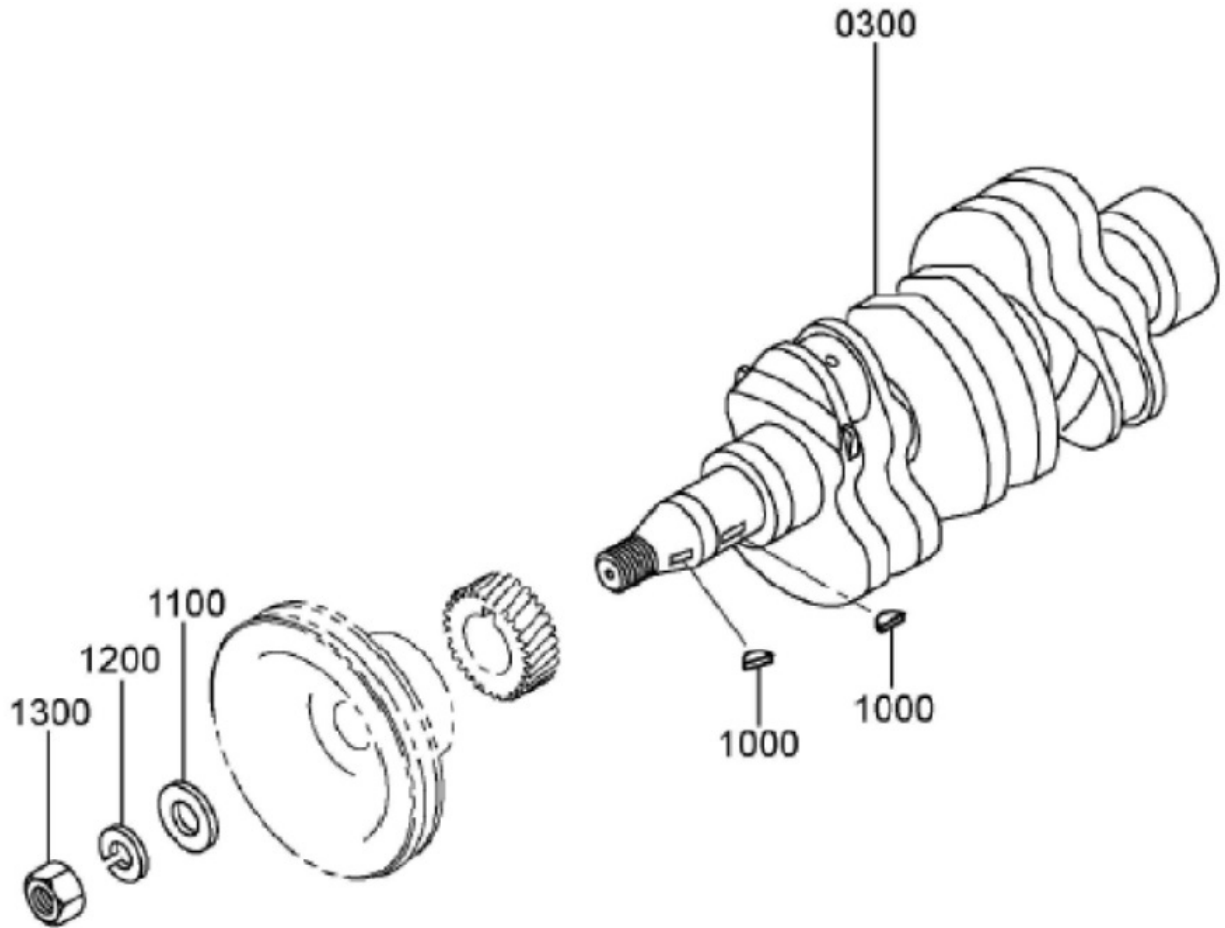

28250M-1/1

CRANKSHAFT

Sr.	Model	Item Code	Description	Qty	Int.	Remarks	Cut Off
0300	ALL MODELS	10057918AA	CRANKSHAFT	1			
1000	ALL MODELS	10057919AA	KEY,WOODRUFF	2			
1100	ALL MODELS	10057920AA	WASHER,PLAIN	1			
1200	ALL MODELS	10054932AA	WASHER, SPRING	1			
1300	ALL MODELS	10054927AA	NUT	1