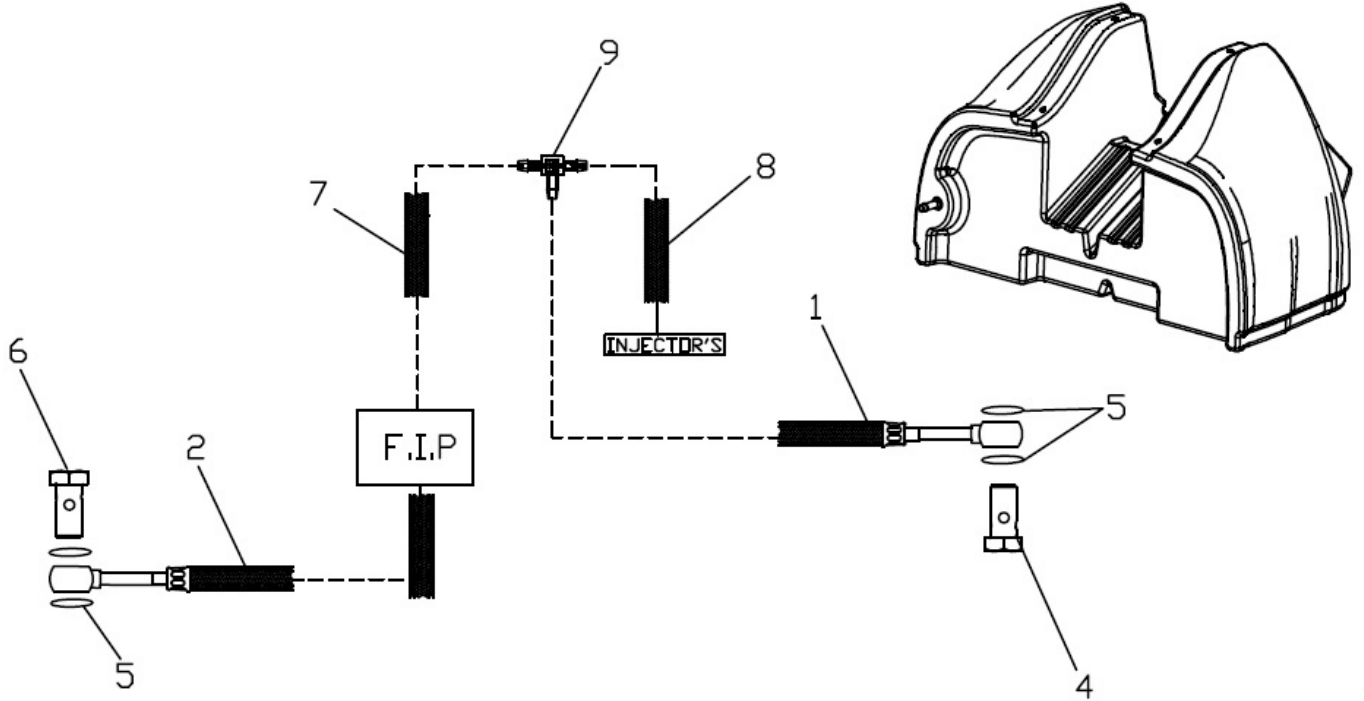

17150A-1/1

FUEL PIPES

Sr.	Model	Item Code	Description	Qty	Int.	Remarks	Cut Off
1	ALL MODELS	300258155A	BACK FLOW FUEL PIPE (FIP TO THERMOSTARTE)	1			
2	ALL MODELS	300175952A	FUEL PIPE (FUEL FILTER TO FEED PUMP)	1			
4	ALL MODELS	20005003AB	BENJO BOLT M14*1.5*26 SA4GS	1			
5	ALL MODELS	04030214020	SEALING WASHER DIA14.2*DIA19.9*1.5	4			
6	ALL MODELS	20005003AB	BENJO BOLT M14*1.5*26 SA4GS	1			
7	ALL MODELS	-	BACK FLOW FUEL PIPE(F.I.P TO T-ASSY.)	1			
8	ALL MODELS	-	BACK FLOW FUEL PIPE(INJECTORS TO T-ASSY.)	1			
9	ALL MODELS	-	T-ASSY.	1