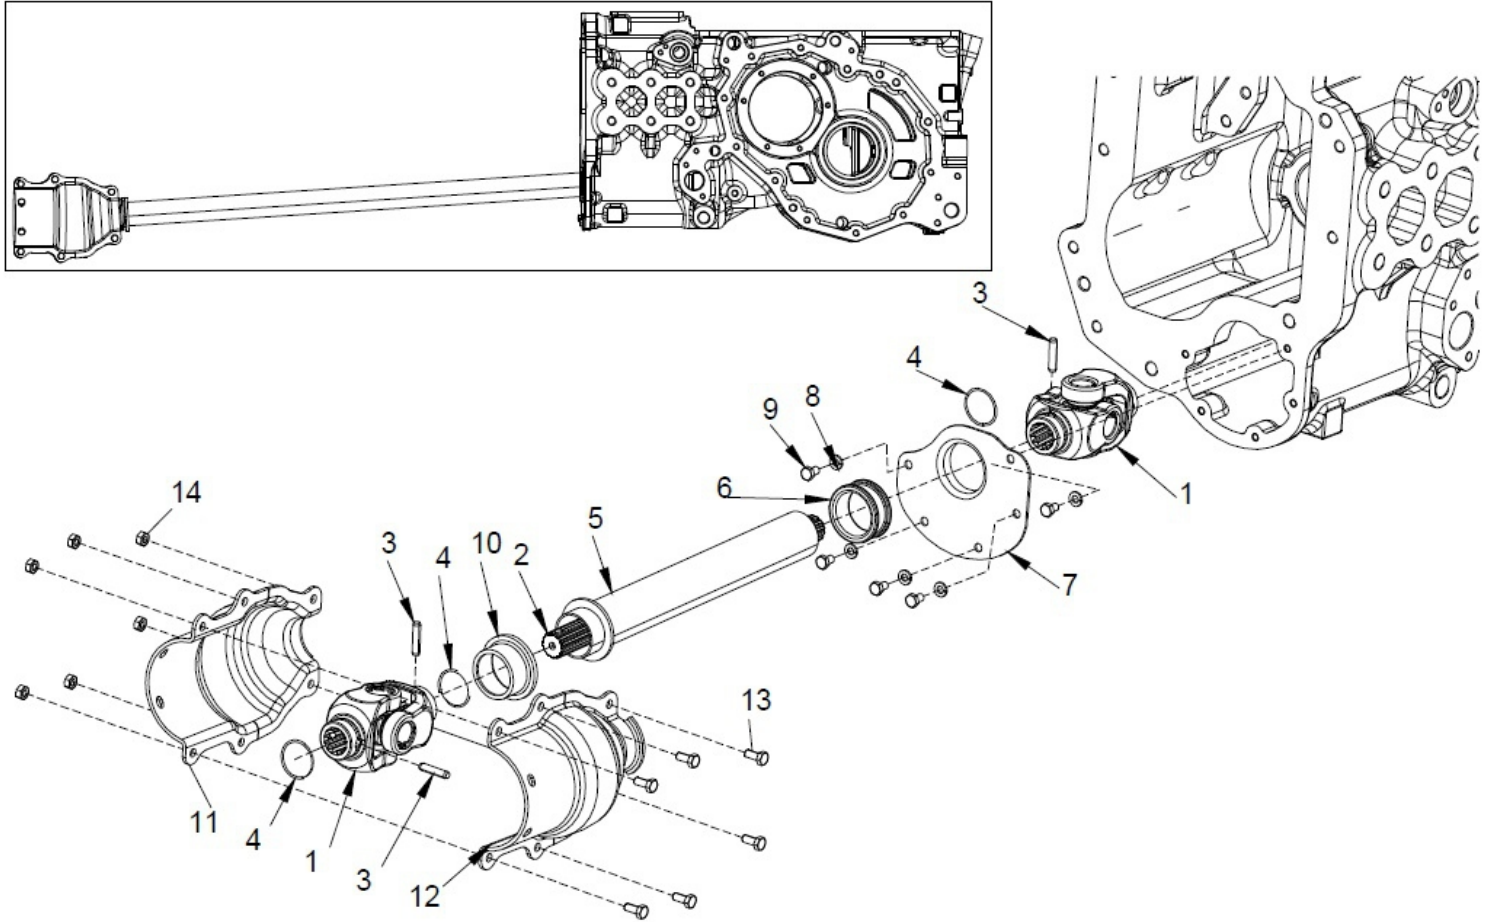

05150A-1/1

FRONT AXLE PROPELLER
SHAFT ASSY.

Sr.	Model	Item Code	Description	Qty	Int.	Remarks	Cut Off
1	ALL MODELS	10056292AD	UNIVERSAL JOINT	2			
2	ALL MODELS	10096295AB	FRONT PTO SHAFT	1			
3	ALL MODELS	10052452AA	DOWEL PIN (6X28) -UNIVERSAL JOINT&PTO FR	3			
4	ALL MODELS	20004355AD	SNAP RING FOR SHAFT DIA 32 (DIN 7993)	3			
5	ALL MODELS	10096366AA	PTO GUARD ASSY	1			
6	ALL MODELS	300107534A	COVER SEAL	1			
7	ALL MODELS	10096369CA	UJ COVER 4WD REAR	1			
8	ALL MODELS	20005516AA	SPRING WASHER B-6 TYPE A IS: 3067-1972	5