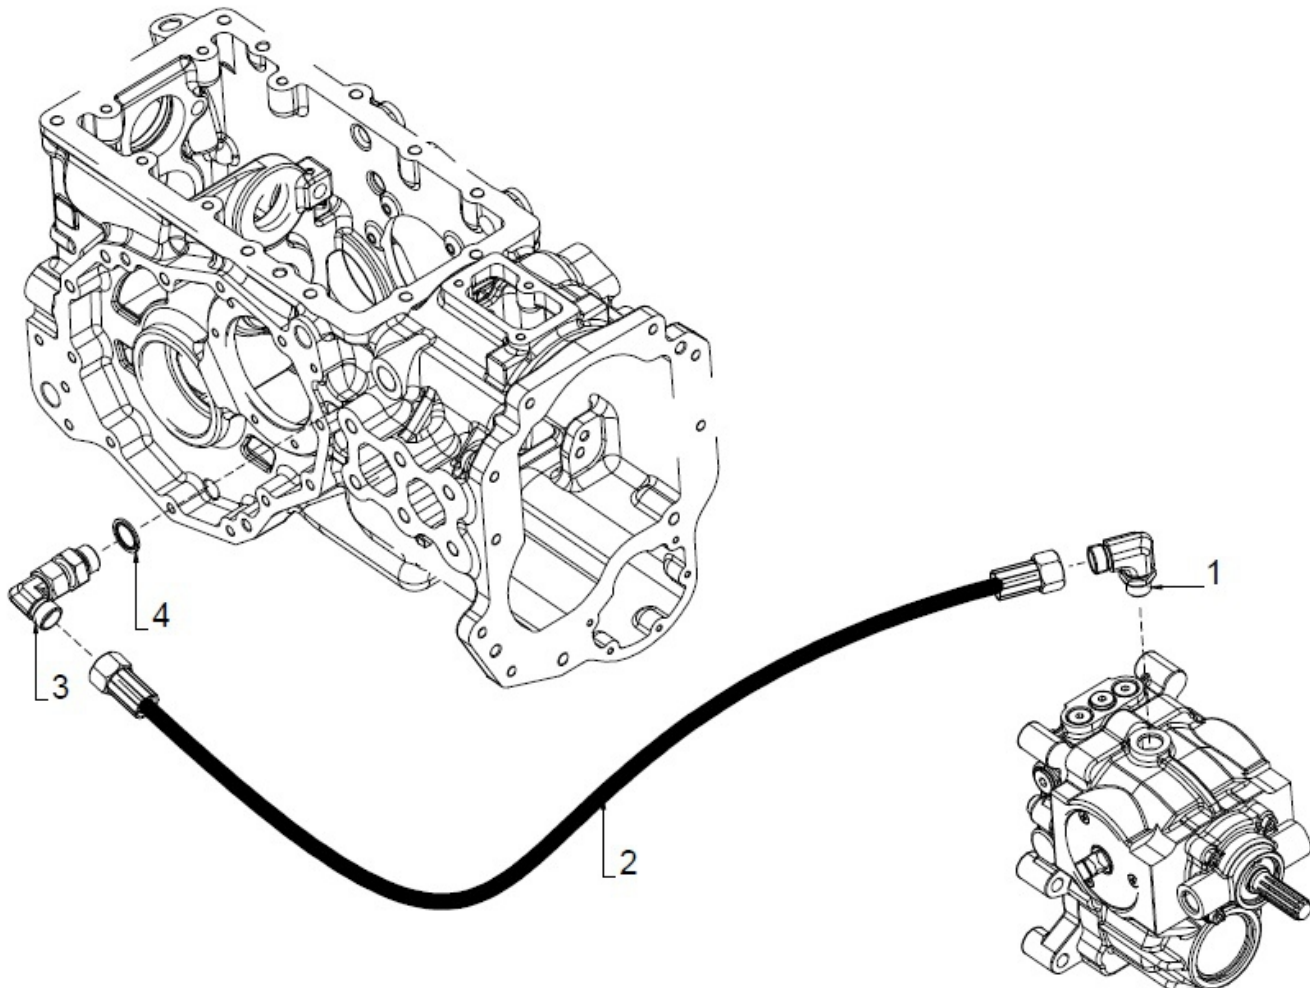

10160A-1/1

HST RETURN LINE

Sr.	Model	Item Code	Description	Qty	Int.	Remarks	Cut Off
1	ALL MODELS	300114446A	ADOPTER 1/2" & M24X1.5	1			
2	ALL MODELS	300116449A	FLEXIBLE PIPE ID 12.7	1			
3	ALL MODELS	300061319C	L ADOPTER	1			
4	ALL MODELS	10012574AA	BONDED SEAL FOR M20	1