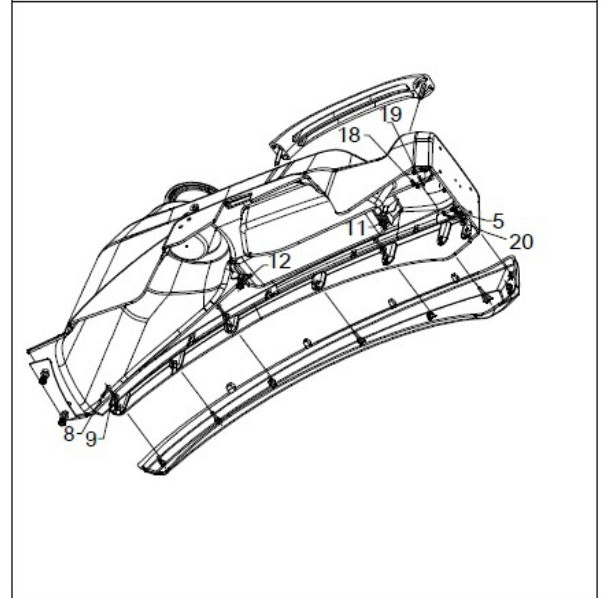

12120A-1/1

FENDER LH ASSY.

Sr.	Model	Item Code	Description	Qty	Int.	Remarks	Cut Off
1	ALL MODELS	300163426A	FENDER LH-HST 24 EPA	1			
2	ALL MODELS	300301741A	FENDER CLADDING LH - HARVEST GREEN	1			
2	ALL MODELS	300047715D	HST FENDER CLADDING LH W/O PAINT	1			
3	ALL MODELS	300061851C	FENDER HANDLE ASSY HST LH	1			
5	ALL MODELS	20005515AA	SPRING WASHER B-5 TYPE A IS: 3067-1972	8			
7	ALL MODELS	300059324A	FENDER MTG PLATE LH	1			
8	ALL MODELS	200000133A	TAPPING SCREW M5X20 SA2NS	5			
9	ALL MODELS	20005515AA	SPRING WASHER B-5 TYPE A IS: 3067-1972	5