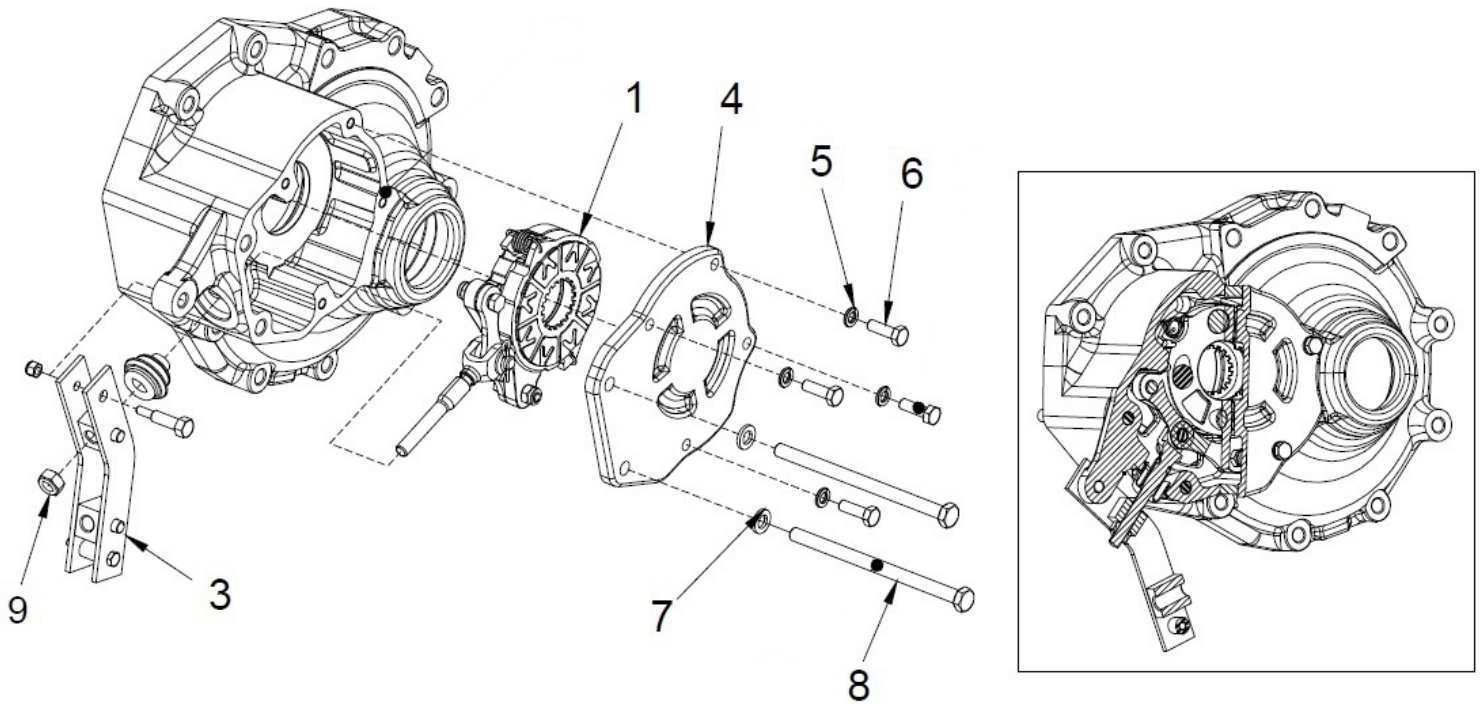

09110A-1/1

BRAKE ASSY. MTG.

Sr.	Model	Item Code	Description	Qty	Int.	Remarks	Cut Off
1	ALL MODELS	10052531AC	OIB BRAKE ASSY (JMFT)	1			
3	ALL MODELS	300150845A	BRACKET FOR OIB BRAKE LH	1			
3	ALL MODELS	300150846A	BRACKET FOR OIB BRAKE RH	1			
4	ALL MODELS	300037330A	BRAKE COVER LH	1			
4	ALL MODELS	300043176A	BRAKE COVER RH	1			
5	ALL MODELS	20005518AA	SPRING WASHER B-10 TYPE A IS: 3067-1972	4			
6	ALL MODELS	20005562AA	HEX HEAD SCREW M10X1.5X30 -8.8 SA4GS	4			
7	ALL MODELS	20005518AA	SPRING WASHER B-10 TYPE A IS: 3067-1972	2