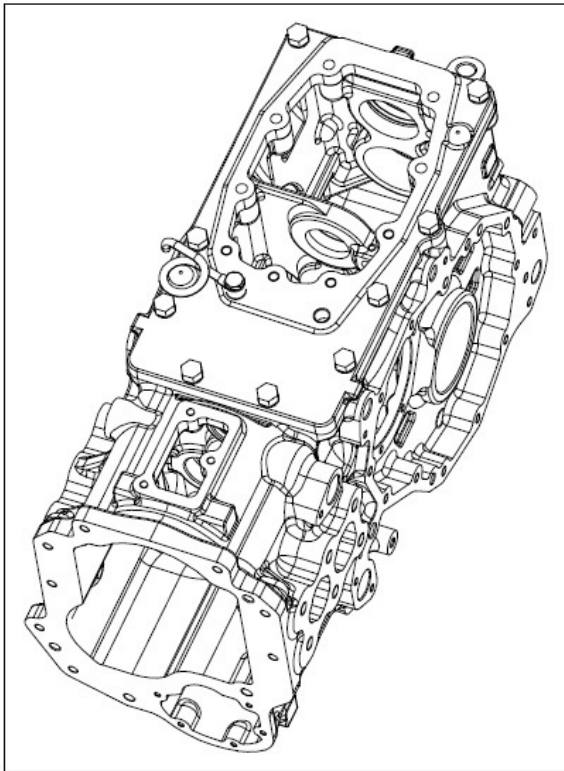

07110A-1/1

TOP PLATE ASSY

Sr.	Model	Item Code	Description	Qty	Int.	Remarks	Cut Off
1	ALL MODELS	10051264AB	DOWEL PIN (10X20)	2			
2	ALL MODELS	10096041BB	INTERMEDIATE PLATE FOR LIFT	1			
3	ALL MODELS	20005518AA	SPRING WASHER B-10 TYPE A IS: 3067-1972	9			
4	ALL MODELS	20003244AB	HEX SCREW M12*1.75*35	9			
5	ALL MODELS	10012570AA	BONDED SEAL FOR M12	2			
6	ALL MODELS	10039290AA	VENT BREATHER ASSY	1			
7	ALL MODELS	200000366A	BENJO BOLT	1			
10	ALL MODELS	10012574AA	BONDED SEAL FOR M20	1