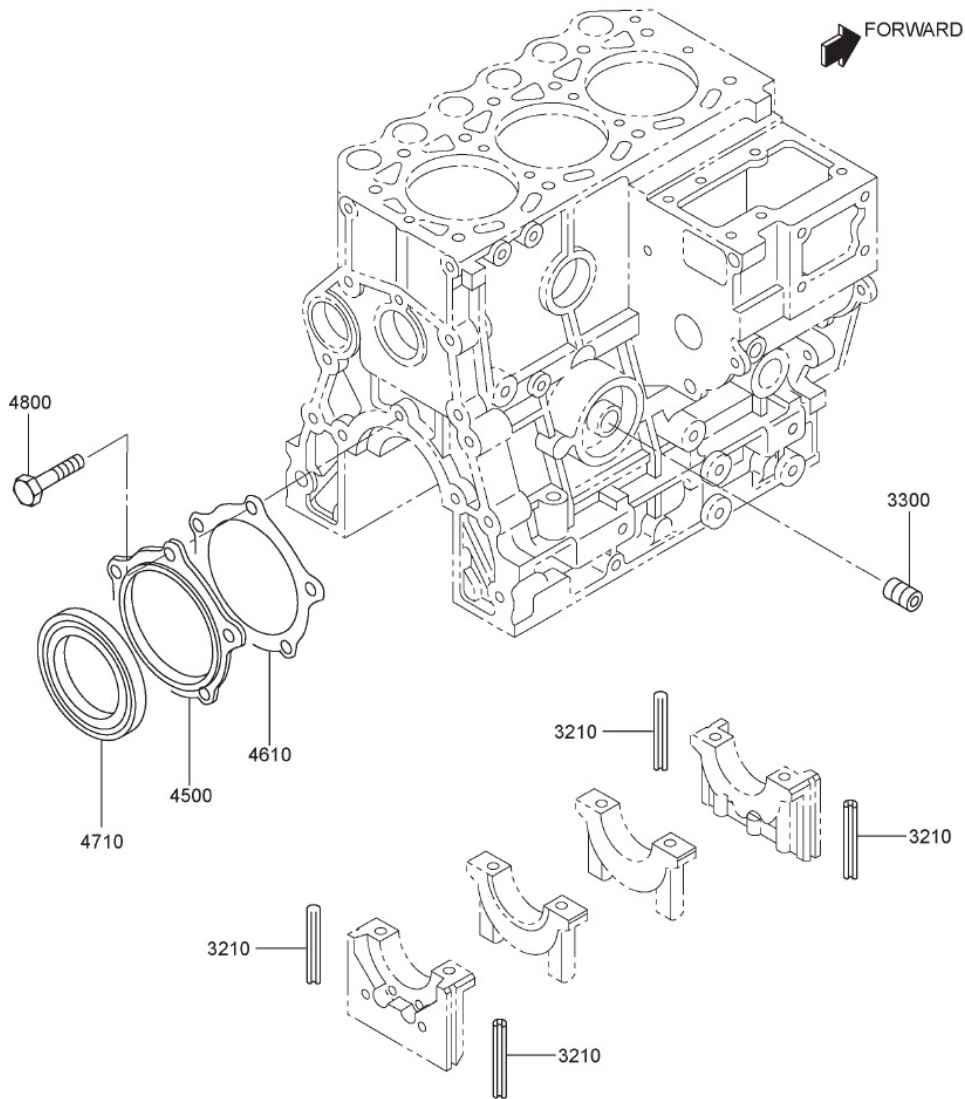

28170M-1/1

CRANKCASE(OIL SEAL CASE)

Sr.	Model	Item Code	Description	Qty	Int.	Remarks	Cut Off
3210	ALL MODELS	10054772AA	SEAL,SIDE	4			
3300	ALL MODELS	10052064AA	SHAFT, OIL FILTER(30N0702400)	1			
4500	ALL MODELS	10054678AA	CASE. OIL SEAL	1			
4610	ALL MODELS	10054770AA	GASKET, OIL SEAL CASE	1			
4710	ALL MODELS	10054766AA	SEAL,OIL	1			
4800	ALL MODELS	10054906AA	BOLT	5