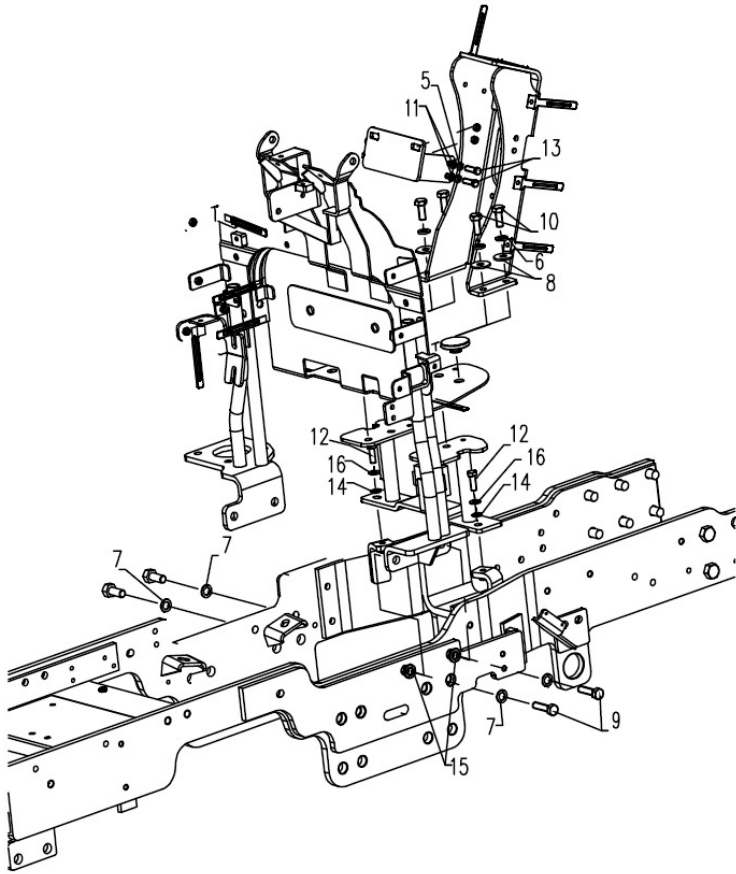

17120A-1/1

DASHPANEL ASSY.

Sr.	Model	Item Code	Description	Qty	Int.	Remarks	Cut Off
1	ALL MODELS	300163863C	DASH PANEL ASSY	1			
2	ALL MODELS	300108034B	STEERING MTG BKT ASSY	1			
3	ALL MODELS	300052941A	FUEL TANK STRAP MOUNTING BKT	1			
4	ALL MODELS	300042836B	FUEL TANK MTG BKT	1			
5	ALL MODELS	20005516AA	SPRING WASHER B-6 TYPE A IS: 3067-1972	4			
6	ALL MODELS	20005518AA	SPRING WASHER B-10 TYPE A IS: 3067-1972	4			
7	ALL MODELS	20004993AB	SPRING WASHER B-12TYPE-A IS: 3063-1972	4			
8	ALL MODELS	20005625AA	M/CD WASHER 10.5*21*2	4