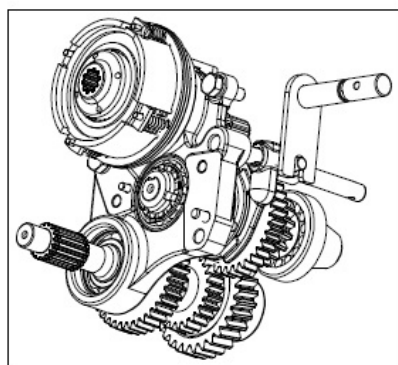

04120A-1/1

WET CLUTCH & BEARING PLATE ASSY.

Sr.	Model	Item Code	Description	Qty	Int.	Remarks	Cut Off
1	ALL MODELS	10096051BA	BEARING HOLDER PLATE	1			
2	ALL MODELS	20005518AA	SPRING WASHER B-10 TYPE A IS: 3067-1972	3			
3	ALL MODELS	20005562AA	HEX HEAD SCREW M10X1.5X30 -8.8 SA4GS	2			
4	ALL MODELS	20005123AA	HEX FLANGE SCREW M10X1.5X35- 8.8 SA4NS	1			
5	ALL MODELS	20005655AA	TRB 30305	1			
6	ALL MODELS	10096481AB	LOCKING WASHER	1			
7	ALL MODELS	10096482AA	WITHDRAWL NUT M20X1.5	1			
8	ALL MODELS	10096428AA	DOWEL #6X18	1