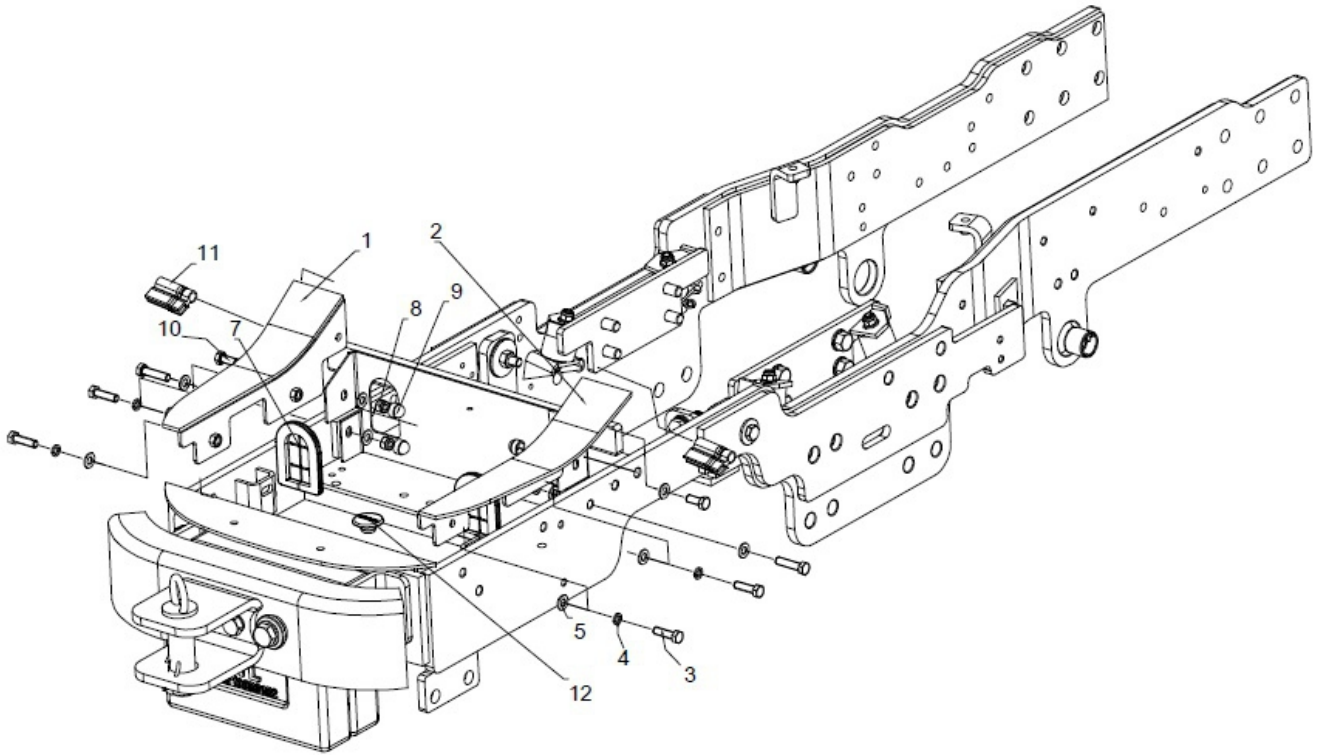

19120A-1/1

BONNET RESTING PLATE

Sr.	Model	Item Code	Description	Qty	Int.	Remarks	Cut Off
1	ALL MODELS	300003047B	BONNET RESTING PLATE RH	1			
2	ALL MODELS	300003046B	BONNET RESTING PLATE LH	1			
3	ALL MODELS	20005563AA	HEX SCREW M8X1.25X30 -8.8 SA4GS	6			
4	ALL MODELS	20005517AA	SPRING WASHER B-8 TYPE A IS: 3067-1972	6			
5	ALL MODELS	20005612AA	PUNCHED WASHER M8	12			
6	ALL MODELS	20005565AA	HEX HEAD SCREW M8X1.25X20 -8.8 SA4GS	2			
7	ALL MODELS	300174048A	GROMMET (FUEL PIPE)	2			
8	ALL MODELS	20004917AB	HEX NYLOC NUT M8*1.25 8	4