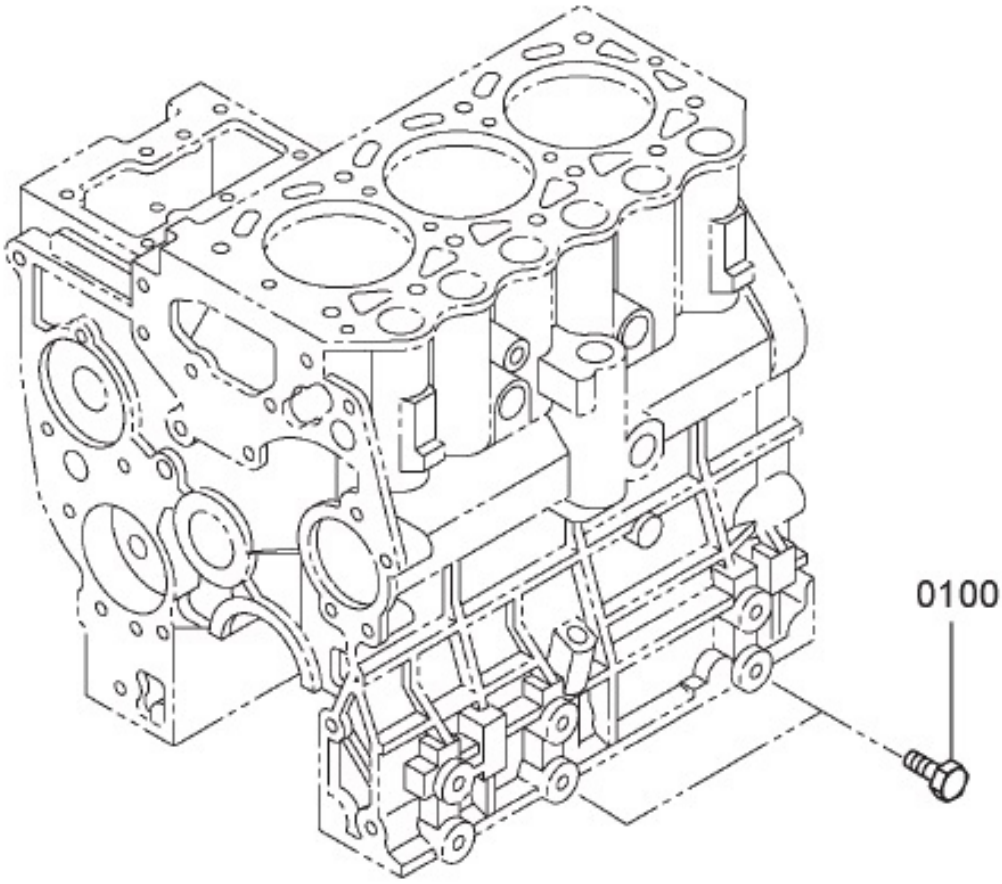

28220M-1/1

ENGINE SUPPORT

Sr.	Model	Item Code	Description	Qty	Int.	Remarks	Cut Off
0100	ALL MODELS	10054908AA	BOLT	4