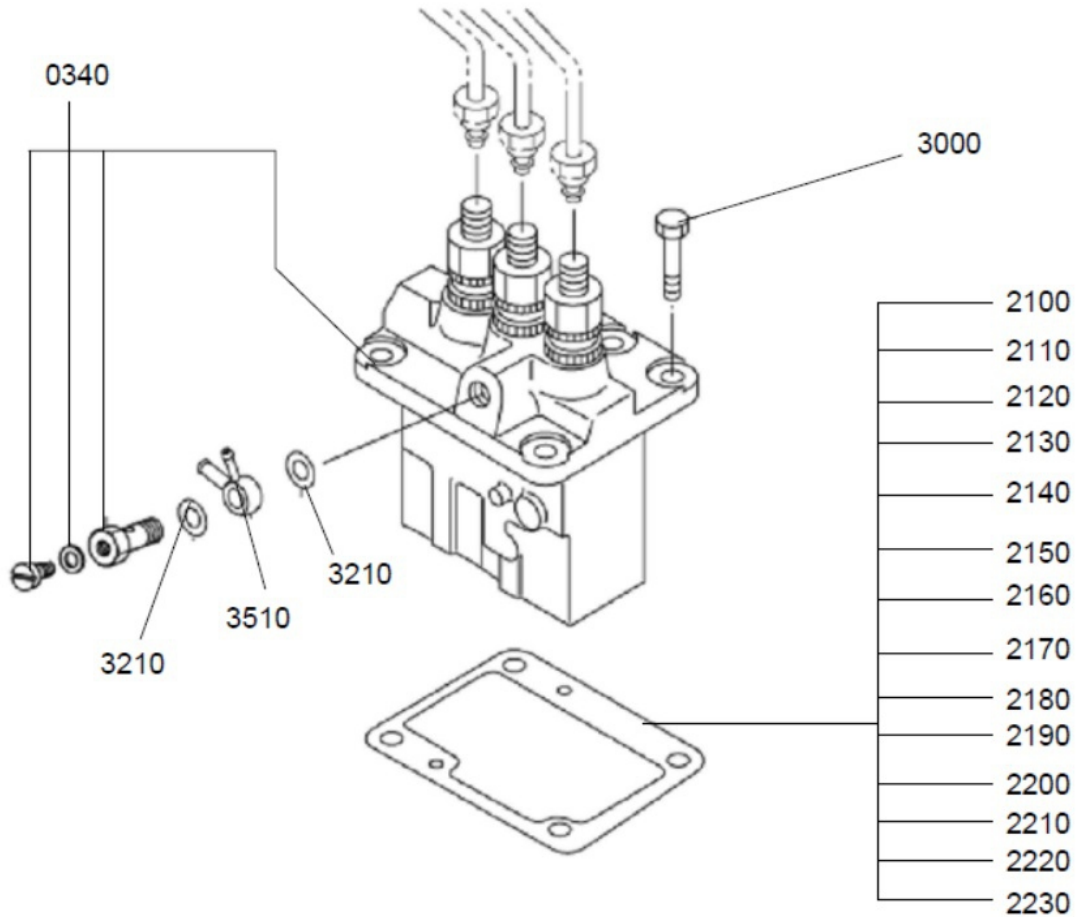

32140M-1/1

INJECTION PUMP

Sr.	Model	Item Code	Description	Qty	Int.	Remarks	Cut Off
0340	ALL MODELS	10057975AA	PUMP ASSY,FUEL INJECTION	1			
2100	ALL MODELS	-	SHIM,ADJUSTING T=0.20	AR			
2110	ALL MODELS	-	SHIM,ADJUSTING T=0.30	AR			
2120	ALL MODELS	-	SHIM,ADJUSTING T=0.40	AR			
2130	ALL MODELS	-	SHIM,ADJUSTING T=0.50	AR			
2140	ALL MODELS	-	SHIM,ADJUSTING T=0.60	AR			
2150	ALL MODELS	-	SHIM,ADJUSTING T=0.70	AR			
2160	ALL MODELS	-	SHIM,ADJUSTING T=0.80	AR