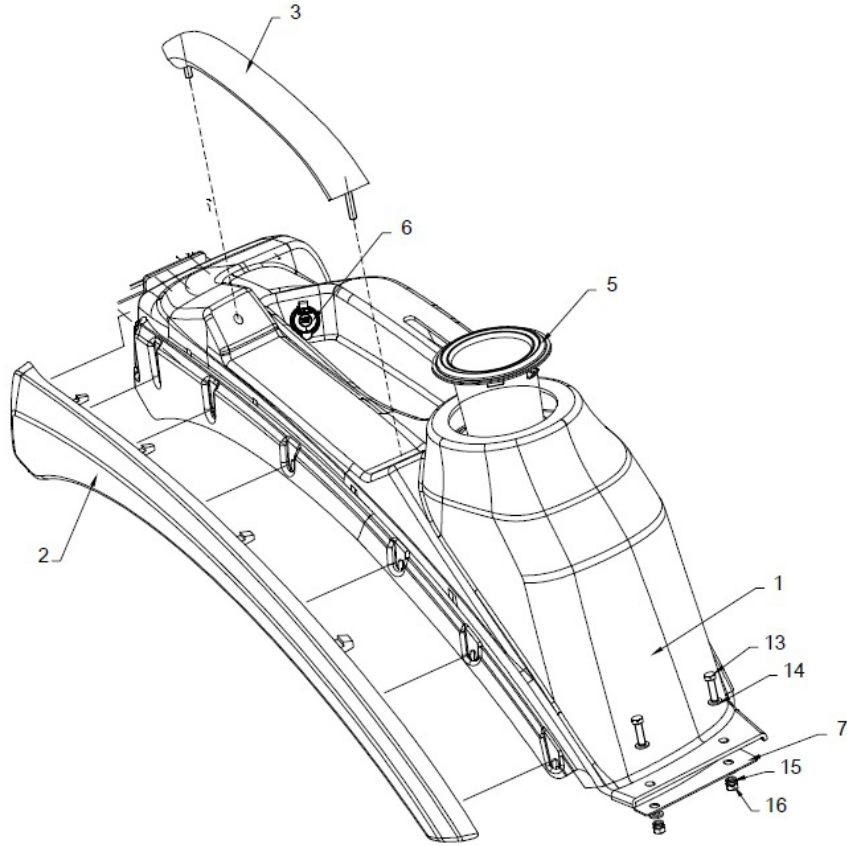

12110A-1/1

FENDER RH ASSY.

Sr.	Model	Item Code	Description	Qty	Int.	Remarks	Cut Off
1	ALL MODELS	300163428B	FENDER RH-HST 24 EPA	1			
2	ALL MODELS	300301742A	FENDER CLADDING RH - HARVEST GREEN	1			
2	ALL MODELS	300047725D	HST FENDER CLADDING RH W/O PAINT	1			
3	ALL MODELS	300062016C	FENDER HANDLE ASSY HST RH	1			
5	ALL MODELS	300104472A	CUP HOLDER RH	1			
6	ALL MODELS	10045674AD	MOBILE CHARGER SOCKET	1			
7	ALL MODELS	300059304A	FENDER MTG PLATE RH	1			
8	ALL MODELS	200000133A	TAPPING SCREW M5X20 SA2NS	5