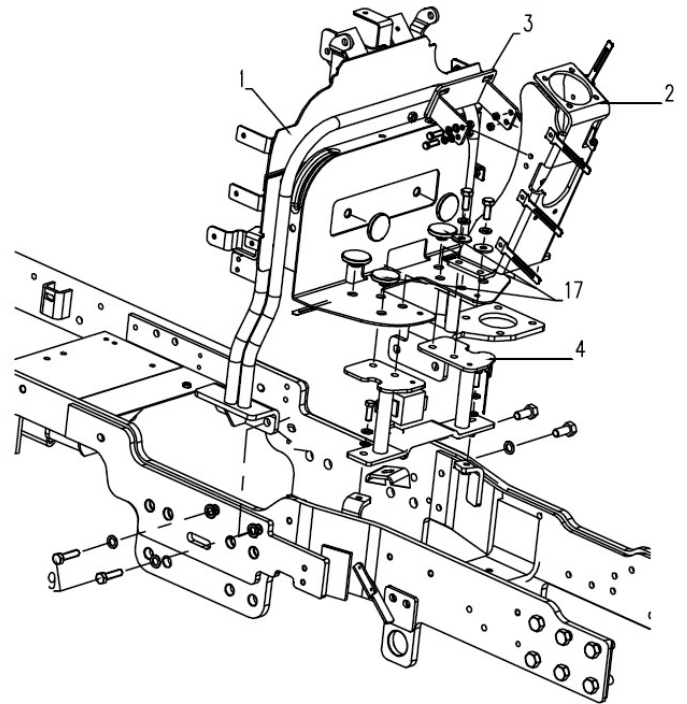

17120A-1/1

DASHPANEL ASSY.

Sr.	Model	Item Code	Description	Qty	Int.	Remarks	Cut Off
1	ALL MODELS	300163863C	DASH PANEL ASSY	1			
2	ALL MODELS	300108034B	STEERING MTG BKT ASSY	1			
3	ALL MODELS	300052941A	FUEL TANK STRAP MOUNTING BKT	1			
4	ALL MODELS	300042836B	FUEL TANK MTG BKT	1			
5	ALL MODELS	20005516AA	SPRING WASHER B-6 TYPE A IS: 3067-1972	4			
6	ALL MODELS	20005518AA	SPRING WASHER B-10 TYPE A IS: 3067-1972	4			
7	ALL MODELS	20004993AB	SPRING WASHER B-12TYPE-A IS: 3063-1972	4			
8	ALL MODELS	20005625AA	M/CD WASHER 10.5*21*2	4