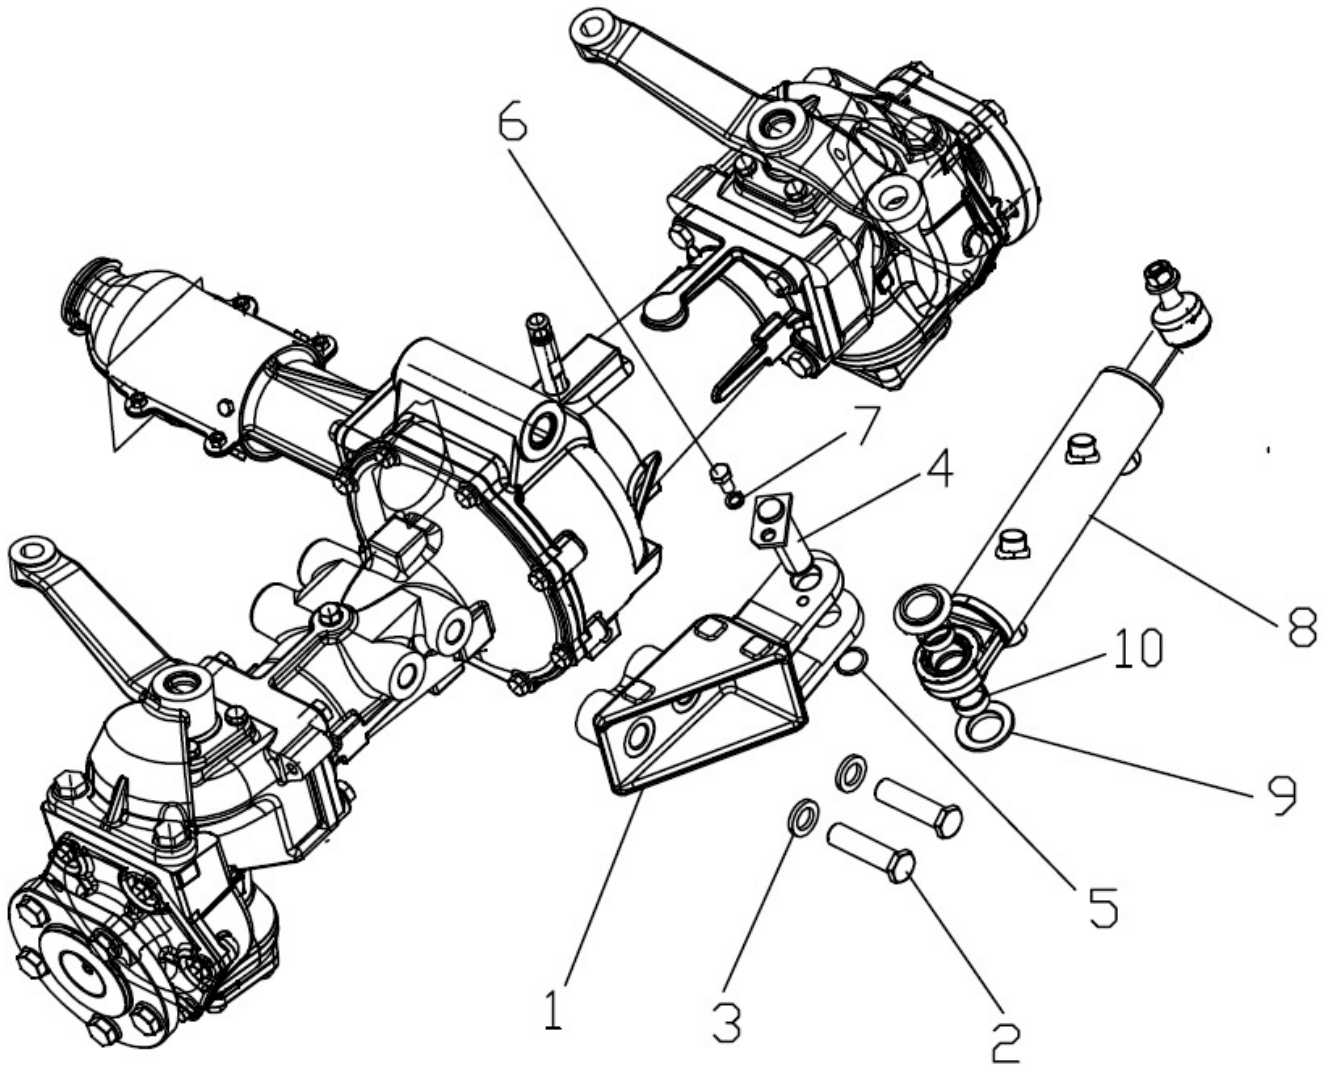

20150A-1/1

STEERING CYLINDER ASSY.

Sr.	Model	Item Code	Description	Qty	Int.	Remarks	Cut Off
1	ALL MODELS	10053945AB	CYLINDER MOUNTING BRACKET	1			
2	ALL MODELS	20004865AA	HEX SCREW M16 X 1.5 X 45 10.9 SA3NS	2			
3	ALL MODELS	20004994AB	SPRING WASHER B-16 TYPE-A IS: 3063-1972	2			
4	ALL MODELS	10053078AA	LOCKING PIN	1			
5	ALL MODELS	10070787AA	CIRCLIP 20X1.75XH IS: 3075 (PART 1)	1			
6	ALL MODELS	20005559AA	HEX HEAD SCREW M8X1.25X16 -8.8 SA4GS	1			
7	ALL MODELS	20005517AA	SPRING WASHER B-8 TYPE A IS: 3067-1972	1			
8	ALL MODELS	300181980A	STEERING CYLINDER	1