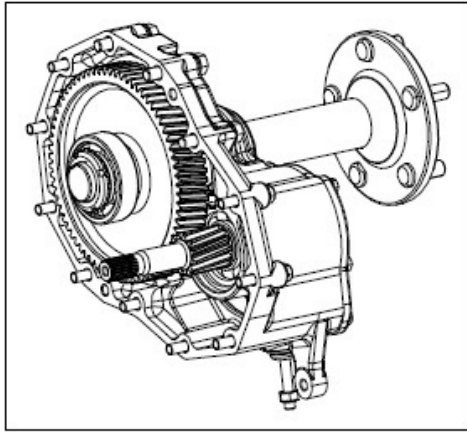

08110A-1/1

TRUMPET HOUSING ASSY.

Sr.	Model	Item Code	Description	Qty	Int.	Remarks	Cut Off
1	ALL MODELS	300084255C	REAR AXLE HOUSING LH	1			
1	ALL MODELS	300084382C	REAR AXLE HOUSING RH	1			
2	ALL MODELS	10051264AB	DOWEL PIN (10X20)	2			
3	ALL MODELS	20003306AC	OIL SEAL (F4D 48X65X10)	1			
4	ALL MODELS	300083794A	REAR AXLE	1			
5	ALL MODELS	20005055AA	BALL BEARING 6209	1			
6	ALL MODELS	10096260CA	SPACER LONG REAR AXLE	1			
7	ALL MODELS	300003627B	BULL GEAR LEFT	1