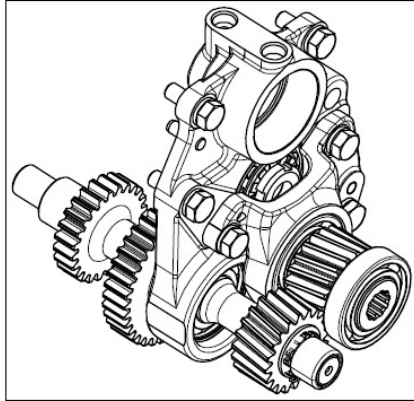

05130A-1/1

BEARING HOLDER BRACKET ASSY

Sr.	Model	Item Code	Description	Qty	Int.	Remarks	Cut Off
1	ALL MODELS	10096128AA	Bearing Holder Bracket for CM Gear	1			
2	ALL MODELS	20005518AA	SPRING WASHER B-10 TYPE A IS: 3067-1972	3			
3	ALL MODELS	200000368A	HEX HEAD SCREW M10X1.5X45	1			
4	ALL MODELS	20005562AA	HEX HEAD SCREW M10X1.5X30 -8.8 SA4GS	2			
5	ALL MODELS	20003856AA	CIRCLIP A-30 HEAVY DUTY (FOR LAY SHAFT)	2			
6	ALL MODELS	20005653AA	BALL BEARING 6007	2			
7	ALL MODELS	10096123AB	C.M. DRIVER GEAR Z-19	1			
8	ALL MODELS	10096131AB	C.M. DRIVEN GEAR Z-20	1			