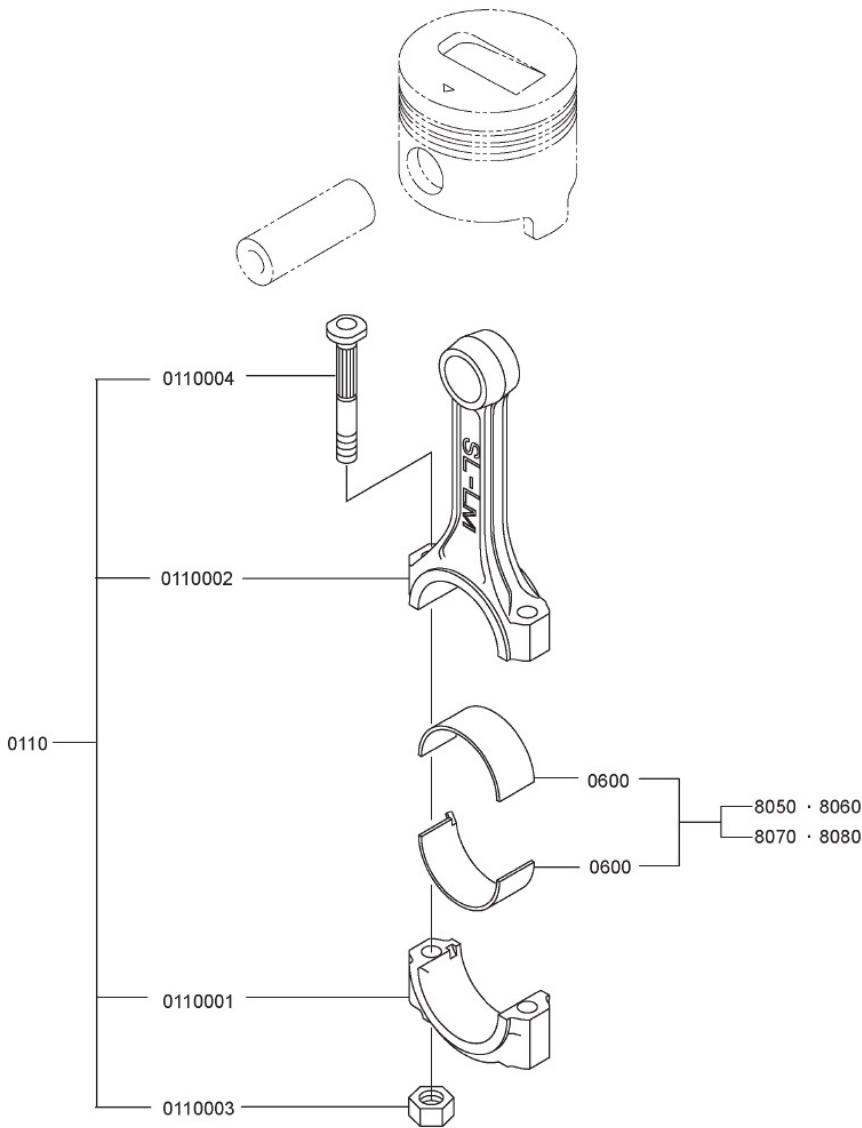

28240M-1/1

CONNECTING ROD

Sr.	Model	Item Code	Description	Qty	Int.	Remarks	Cut Off
0110	ALL MODELS	10054830AA	ROD ASSY, CONNECTING	3			
0600	ALL MODELS	-	BEARING,CONNECTING ROD	6			
8050	ALL MODELS	10054723AA	BEARING SET,CONNECTIN ROD STD	3			
8060	ALL MODELS	10054724AA	BEARING SET,CONNECTIN ROD US 0.25	3			
8070	ALL MODELS	10054672AA	BEARING SET. CON-ROD	3			
8080	ALL MODELS	10054673AA	BEARING SET. CON-ROD	3			
01100	ALL MODELS	-	CAP,CONNECTING ROD	3			
01100	ALL MODELS	-	ROD,CONNECTING	3