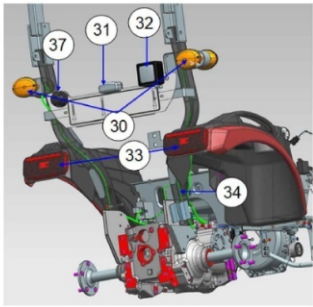

Sr.	Model	Item Code	Description	Qty	Int.	Remarks	Cut Off
1	ALL MODELS	300172911C	DASHBOARD HARNESS	1			
2	ALL MODELS	10055457AA	CONVERTER (12VDC TO 5VDC)	1			
3	ALL MODELS	10087339AB	BUZZER ASSY.(CONTINUOUS BEEPING)	1			
4	ALL MODELS	10096601AB	FLASHER UNIT FOR OPC	1			
5	ALL MODELS	10029943BC	STARTER SWITCH	1			
6	ALL MODELS	10027175AC	COMBINATION SWITCH	1			
7	ALL MODELS	10096453AA	CRUISE ON-OFF SWITCH	1			
8	ALL MODELS	10056595AB	INSTRUMENT CLUSTER ASSEMBLY	1			
9	ALL MODELS	10087408AA	HAZARD SWITCH	1