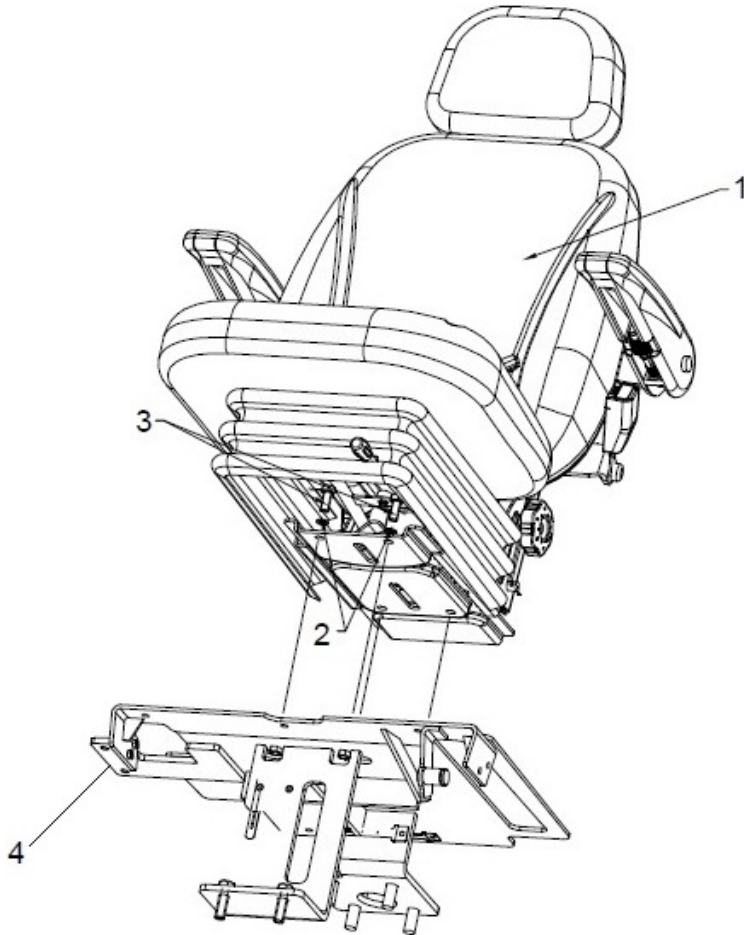

14110A-1/1

DRIVER SEAT

Sr.	Model	Item Code	Description	Qty	Int.	Remarks	Cut Off
1	ALL MODELS	300302535A	DRIVER SEAT TX-25 HST SUMMIT	1			
2	ALL MODELS	20005517AA	SPRING WASHER B-8 TYPE A IS: 3067-1972	4			
3	ALL MODELS	20005553AA	HEX HEAD SCREW M10X1.5X25 SA4GS	4			
4	ALL MODELS	300003742D	SEAT MTG BKT (TAB DRG)	1