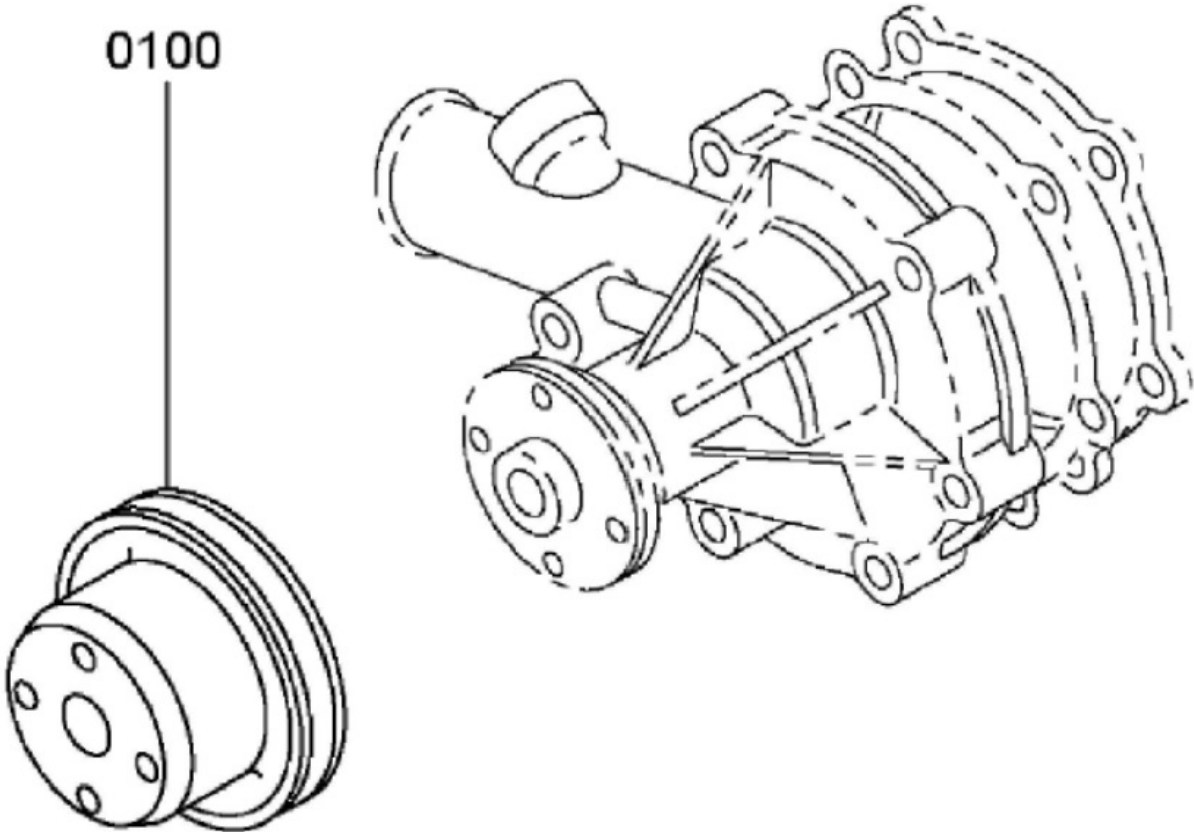

Sr.	Model	Item Code	Description	Qty	Int.	Remarks	Cut Off
02000	ALL MODELS	10057947AA	BOLT,W/WASHER	2			

31120M-1/1

WATER PUMP PULLEY

Sr.	Model	Item Code	Description	Qty	Int.	Remarks	Cut Off
0100	ALL MODELS	10054798AA	PULLEY, WATER PUMP	1			