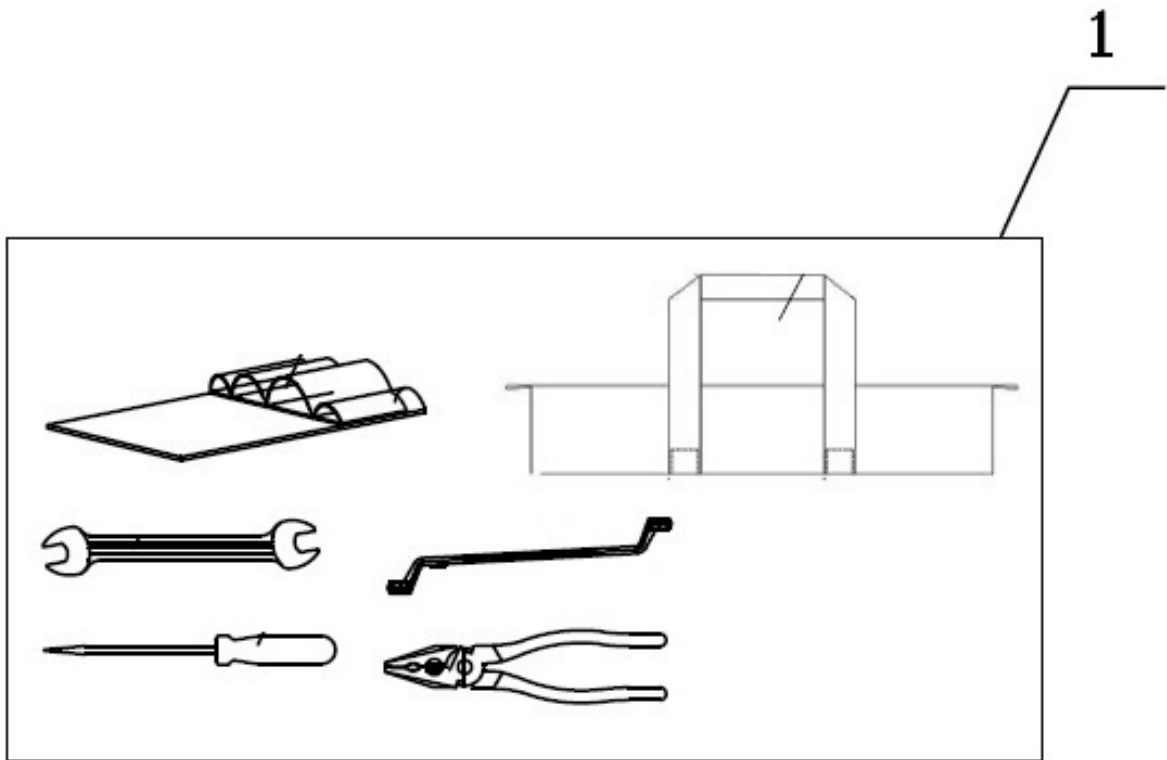

14120-1-1A

ACCESSORIES

Sr.	Model	Item Code	Description	Qty	Int.	Remarks	Cut Off
1	ALL MODELS	10027169AB	HAND TOOL KIT	1