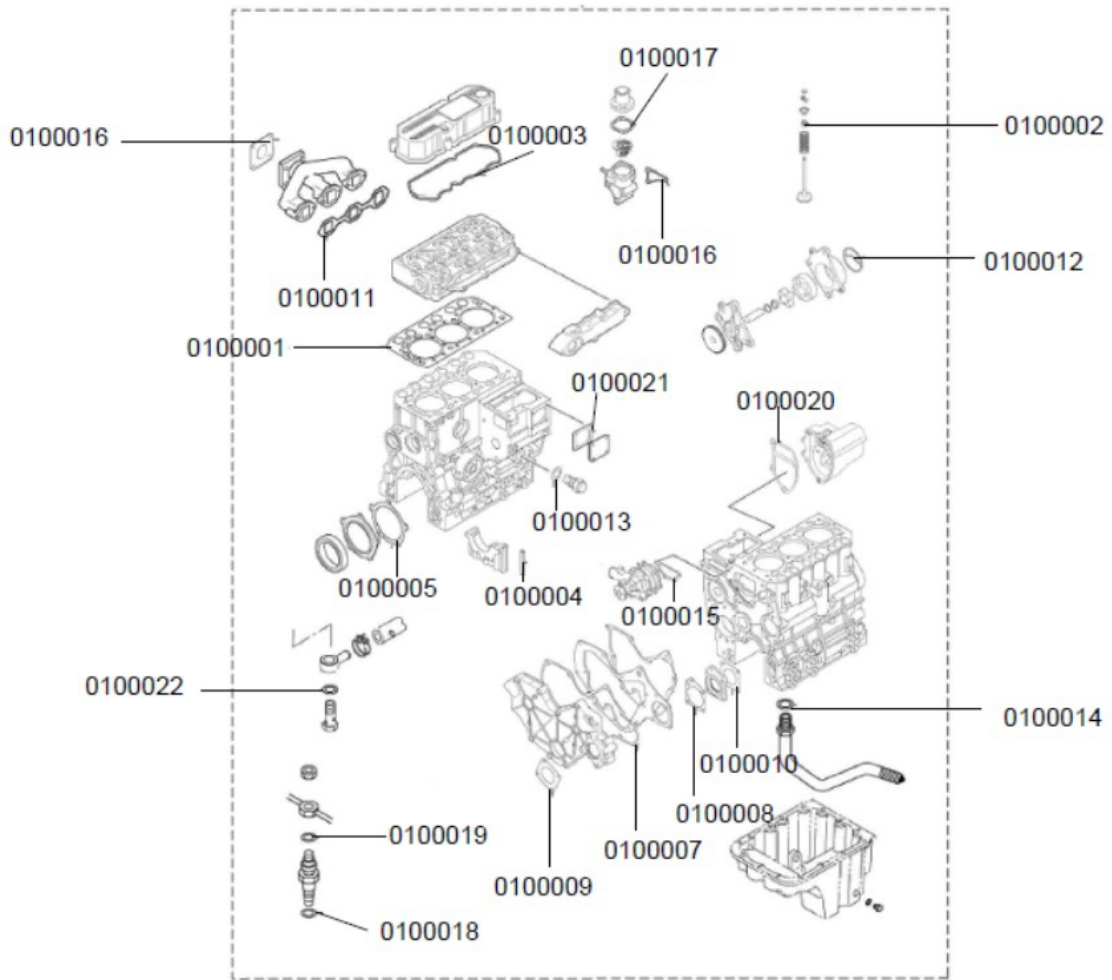

35110M-1/1

OVERHAUL GASKET KIT

Sr.	Model	Item Code	Description	Qty	Int.	Remarks	Cut Off
0100	ALL MODELS	10057989AA	GASKET KIT,OVERHAUL	1			
01000	ALL MODELS	10054825AA	GASKET,CYLINDER HEAD 31B01-23200	1			
01000	ALL MODELS	10052164AA	SEAL, VALVE STEM(MD115472)	6			
01000	ALL MODELS	10054827AA	GASKET,ROCKER COVER	1			
01000	ALL MODELS	10054772AA	SEAL,SIDE	4			
01000	ALL MODELS	10057990AA	GASKET,OIL SEAL CASE	1			
01000	ALL MODELS	10057991AA	GASKET,FRONT PLATE	1			
01000	ALL MODELS	10057992AA	GASKET,GEAR CASE	1