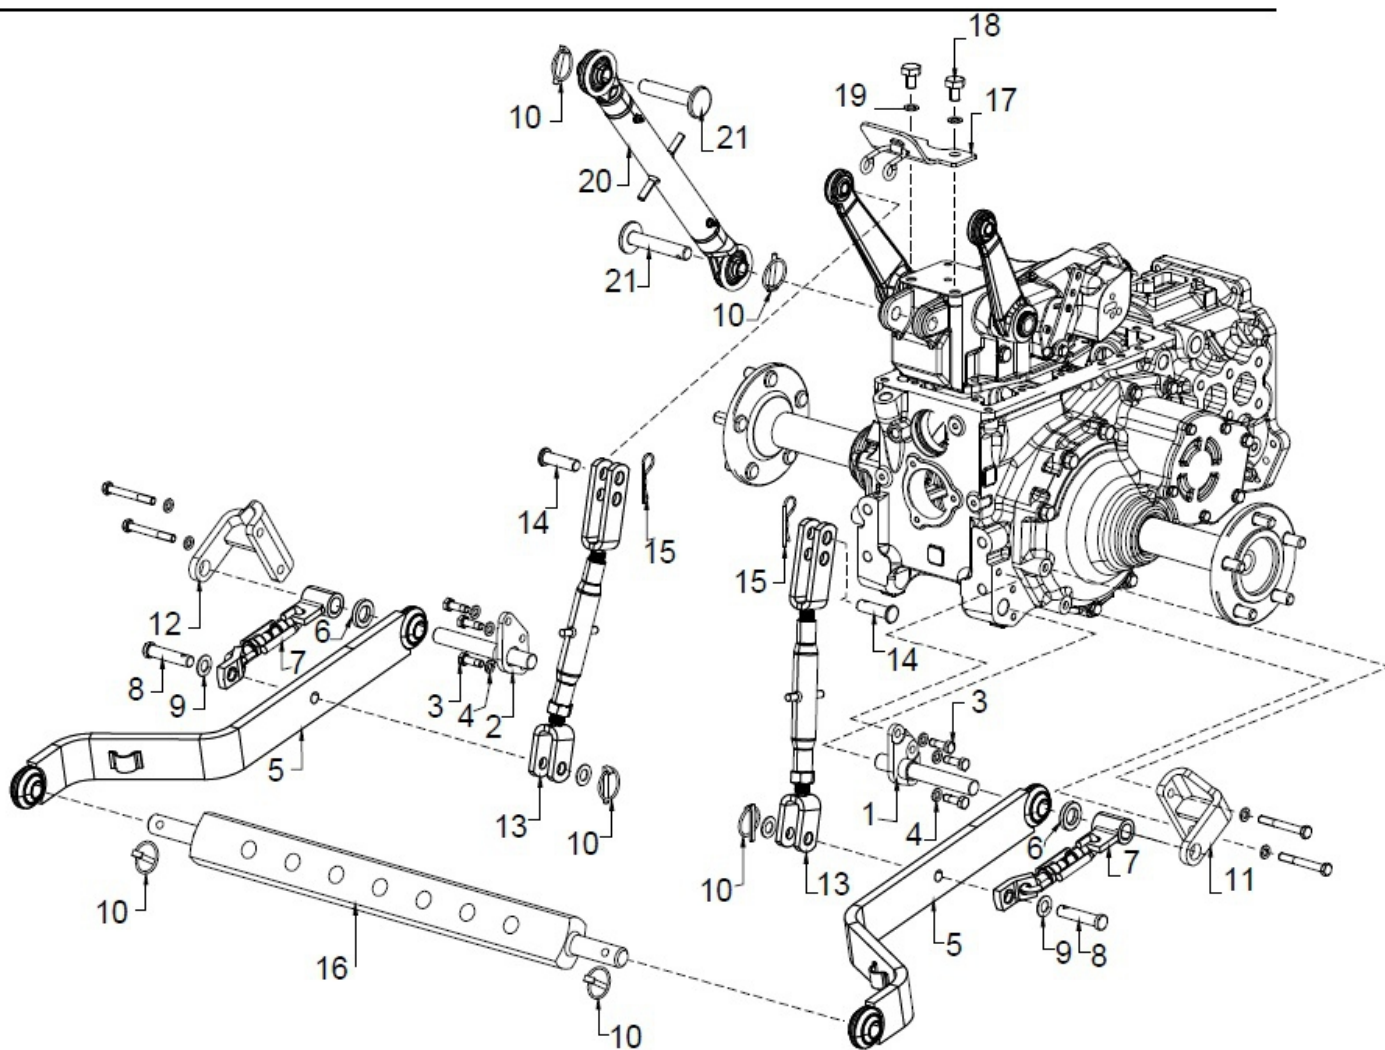

21110A-1/1

THREE POINT LINKAGES

Sr.	Model	Item Code	Description	Qty	Int.	Remarks	Cut Off
1	ALL MODELS	300225858A	LOWER LINK MTG BRACKET RH	1			
2	ALL MODELS	300225856A	LOWER LINK MTG BRACKET (LH)	1			
3	ALL MODELS	20005555AA	HEX HEAD SCREW M10X1.25X30 -8.8 SA4GS	6			
4	ALL MODELS	20005518AA	SPRING WASHER B-10	6			
5	ALL MODELS	10096315AC	LOWER LINK ASSY	2			
6	ALL MODELS	300092607A	SPACER FOR TPL	2			
6	ALL MODELS	300226345A	SPACER FOR HST TPL	2			
7	ALL MODELS	300134827B	ANCHOR CHAIN ASSY	2			
8	ALL MODELS	10096356AA	PIN FOR LOWER LINK	2