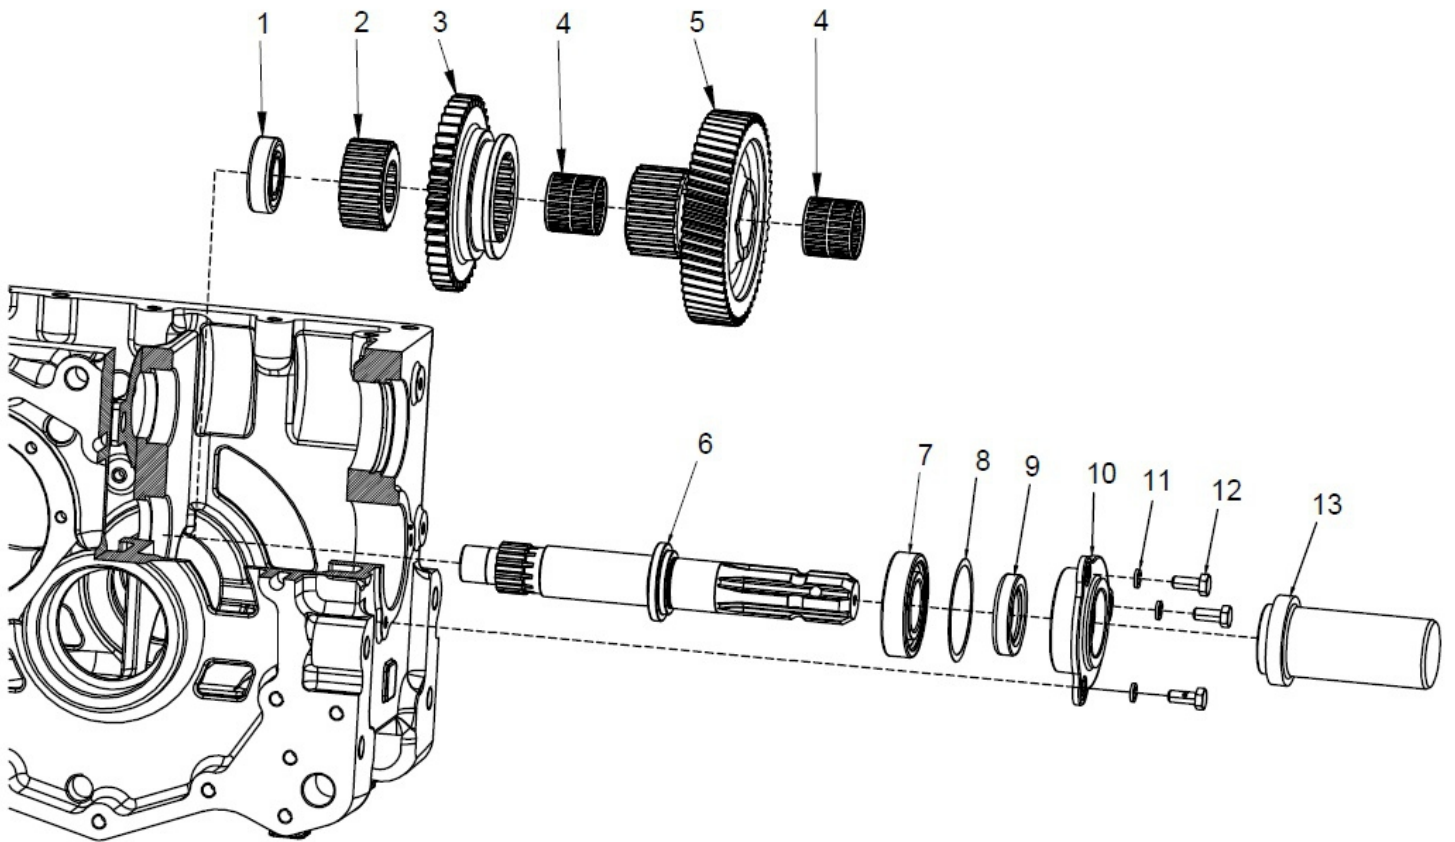

07170A-1/1

REAR PTO SHAFT ASSY

Sr.	Model	Item Code	Description	Qty	Int.	Remarks	Cut Off
1	ALL MODELS	20004119AB	BALL BEARING (6205)	1			
2	ALL MODELS	300187989B	HUB PTO HST	1			
3	ALL MODELS	10096079AB	SLIDING GEAR PTO Z-43	1			
4	ALL MODELS	20005665AA	NRB BB60063	2			
5	ALL MODELS	300002506B	FIXED GEAR PTO Z-59 (24 HP)	1			
6	ALL MODELS	300187952B	PTO OUTPUT SHAFT HST	1			
7	ALL MODELS	20005054AA	BALL BEARING 6207	1			
8	ALL MODELS	10066470AA	SHIM 0.15 MM	1			
9	ALL MODELS	20002939AA	OIL SEAL (4WD 056035)	1