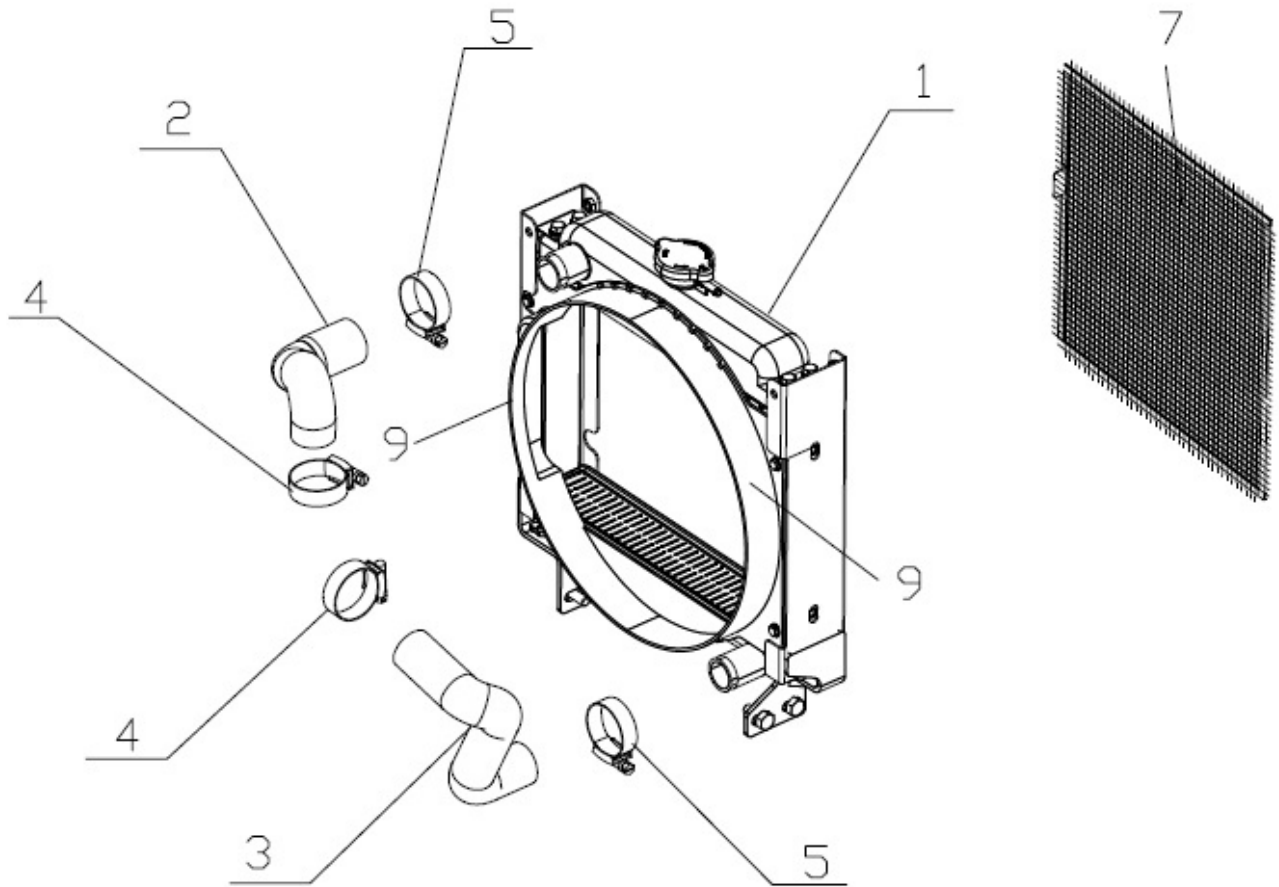

02110A-1/1

RADIATOR HOSE ASSY.

Sr.	Model	Item Code	Description	Qty	Int.	Remarks	Cut Off
1	ALL MODELS	300097825A	RADIATOR ASSY COWL ID 400	1			
2	ALL MODELS	300035514A	HOSE THERMOSTAT TO RADIATOR	1			
3	ALL MODELS	10052508AE	RADIATOR HOSE (RADIATOR TO WATER PUMP)24	1			
4	ALL MODELS	20004338AA	HOSE WORM CLAMP 32X45 IS:4762	2			
5	ALL MODELS	300035514A	HOSE THERMOSTAT TO RADIATOR	2			
7	ALL MODELS	300104763B	FRONT THRESH GUARD SOLIS 26 FACELIFT (W	1			
9	ALL MODELS	300153611B	RADIATOR COWL ID 420	1