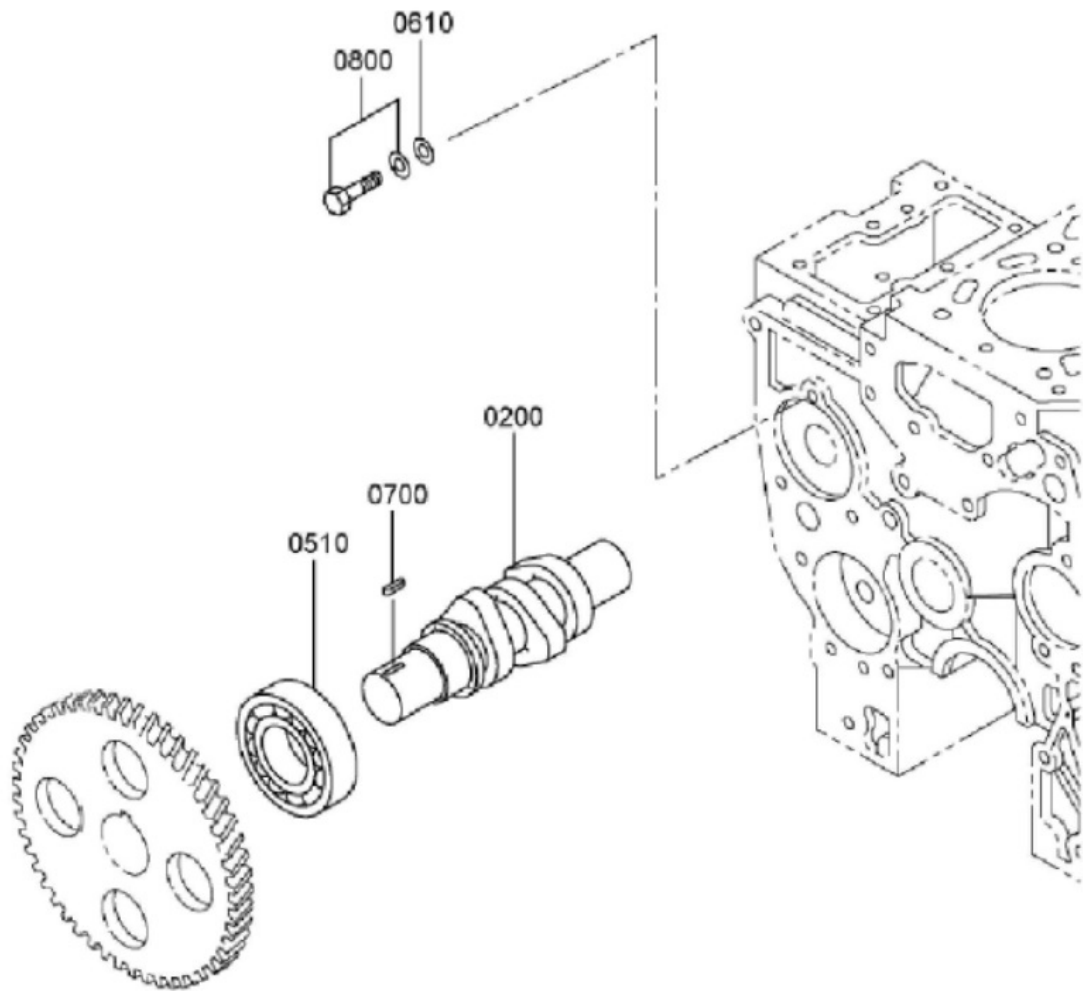

32160M-1/1

FUEL INJECTION PUMP DRIVE

Sr.	Model	Item Code	Description	Qty	Int.	Remarks	Cut Off
0200	ALL MODELS	10057980AA	SHAFT,FUEL INJECTION PUMP	1			
0510	ALL MODELS	10054905AA	BEARING,RADIAL BALL	1			
0610	ALL MODELS	10054891AA	WASHER	1			
0700	ALL MODELS	10052200AA	KEY, SUNK(30N0702800)	1			
0800	ALL MODELS	10057982AA	BOLT,W/WASHER	1