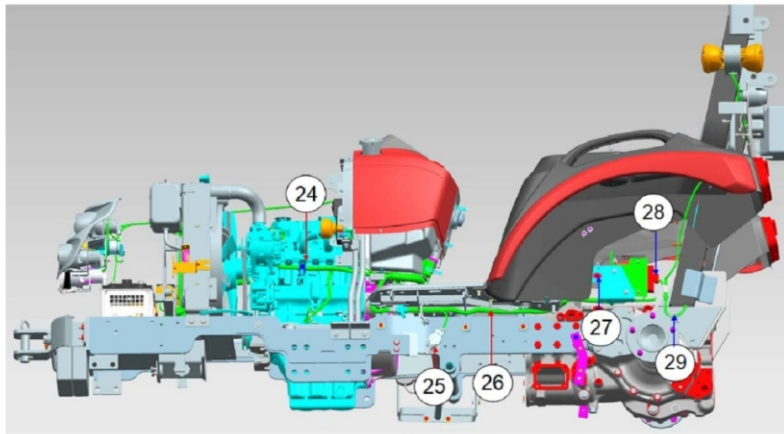

Sr.	Model	Item Code	Description	Qty	Int.	Remarks	Cut Off
1	ALL MODELS	300172911C	DASHBOARD HARNESS	1			
2	ALL MODELS	10055457AA	CONVERTER (12VDC TO 5VDC)	1			
3	ALL MODELS	10087339AB	BUZZER ASSY.(CONTINUOUS BEEPING)	1			
4	ALL MODELS	10096601AB	FLASHER UNIT FOR OPC	1			
5	ALL MODELS	10029943BC	STARTER SWITCH	1			
6	ALL MODELS	10027175AC	COMBINATION SWITCH	1			
7	ALL MODELS	10096453AA	CRUISE ON-OFF SWITCH	1			
8	ALL MODELS	10056595AB	INSTRUMENT CLUSTER ASSEMBLY	1			
9	ALL MODELS	10087408AA	HAZARD SWITCH	1