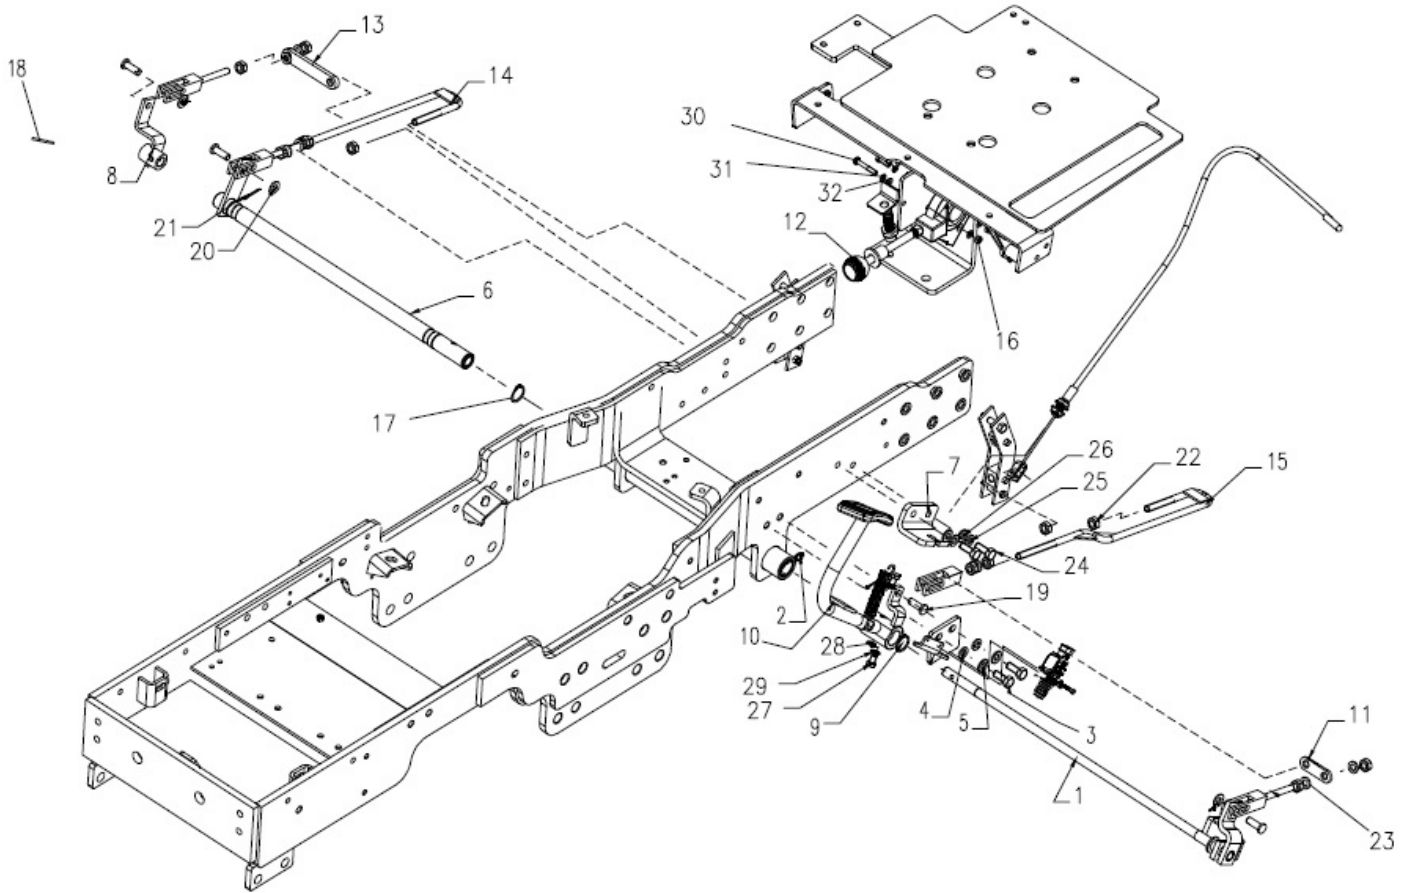

18110A-1/2

BRAKE PEDAL ASSY.

Sr.	Model	Item Code	Description	Qty	Int.	Remarks	Cut Off
1	ALL MODELS	300053248D	PARKING BRAKE SHAFT	1			
2	ALL MODELS	04043200008	GREASE NIPPLE WITH CAP M8*1	2			
3	ALL MODELS	20005540AA	HEX FLANGE SCREW M10*1.5*25 -8.8 SA4GS	4			
4	ALL MODELS	20005518AA	SPRING WASHER B-10 TYPE A IS: 3067-1972	4			
5	ALL MODELS	20005625AA	M/CD WASHER 10.5*21*2	4			
6	ALL MODELS	300053243B	BRAKE PEDAL SHAFT	1			
7	ALL MODELS	300053477A	PARKING BRAKE CABLE MTG BKT	1			
8	ALL MODELS	300055789B	LUG ASSY	1