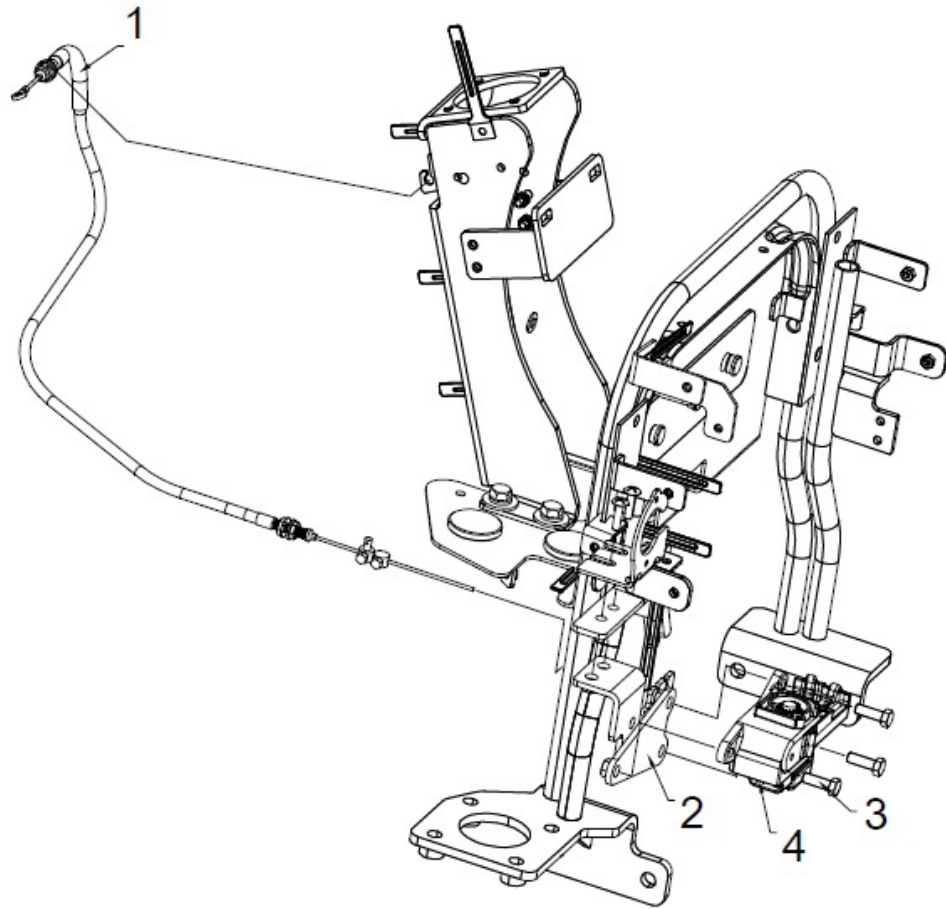

22120A-1/1

ELECTRONIC THROTTLE ASSY.

Sr.	Model	Item Code	Description	Qty	Int.	Remarks	Cut Off
1	ALL MODELS	300233987B	HAND ACCELERATOR CABLE ASSY HST 24 EPA	1			
2	ALL MODELS	300163476B	ACCELERATOR BKT ASSY.	1			
3	ALL MODELS	20005564AA	HEX HEAD SCREW M8X1.25-25 -8.8 SA4GS	3			
4	ALL MODELS	10055081AA	ELECTRONIC THROTTLE CONTROL ASSY.	1