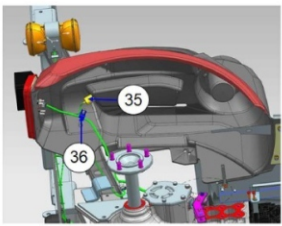

Sr.	Model	Item Code	Description	Qty	Int.	Remarks	Cut Off
1	ALL MODELS	300172911C	DASHBOARD HARNESS	1			
2	ALL MODELS	10055457AA	CONVERTER (12VDC TO 5VDC)	1			
3	ALL MODELS	10087339AB	BUZZER ASSY.(CONTINUOUS BEEPING)	1			
4	ALL MODELS	10096601AB	FLASHER UNIT FOR OPC	1			
5	ALL MODELS	10029943BC	STARTER SWITCH	1			
6	ALL MODELS	10027175AC	COMBINATION SWITCH	1			
7	ALL MODELS	10096453AA	CRUISE ON-OFF SWITCH	1			
8	ALL MODELS	10056595AB	INSTRUMENT CLUSTER ASSEMBLY	1			
9	ALL MODELS	10087408AA	HAZARD SWITCH	1