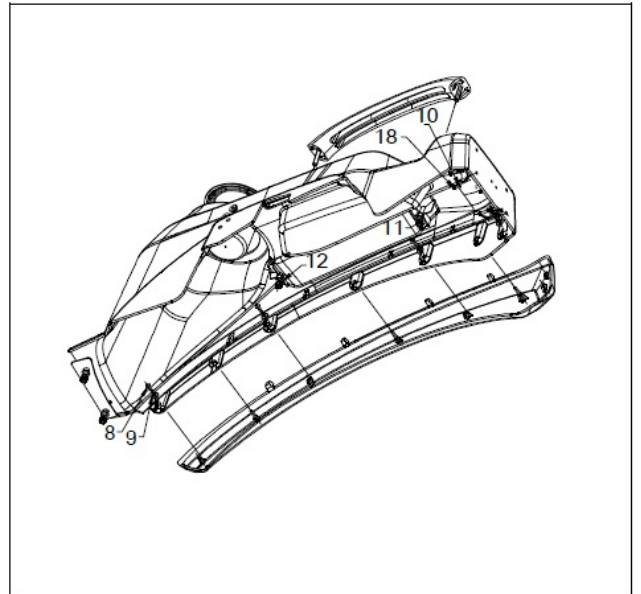

12110A-1/1

FENDER RH ASSY.

Sr.	Model	Item Code	Description	Qty	Int.	Remarks	Cut Off
1	ALL MODELS	300163428B	FENDER RH-HST 24 EPA	1			
2	ALL MODELS	300301742A	FENDER CLADDING RH - HARVEST GREEN	1			
2	ALL MODELS	300047725D	HST FENDER CLADDING RH W/O PAINT	1			
3	ALL MODELS	300062016C	FENDER HANDLE ASSY HST RH	1			
5	ALL MODELS	300104472A	CUP HOLDER RH	1			
6	ALL MODELS	10045674AD	MOBILE CHARGER SOCKET	1			
7	ALL MODELS	300059304A	FENDER MTG PLATE RH	1			
8	ALL MODELS	200000133A	TAPPING SCREW M5X20 SA2NS	5