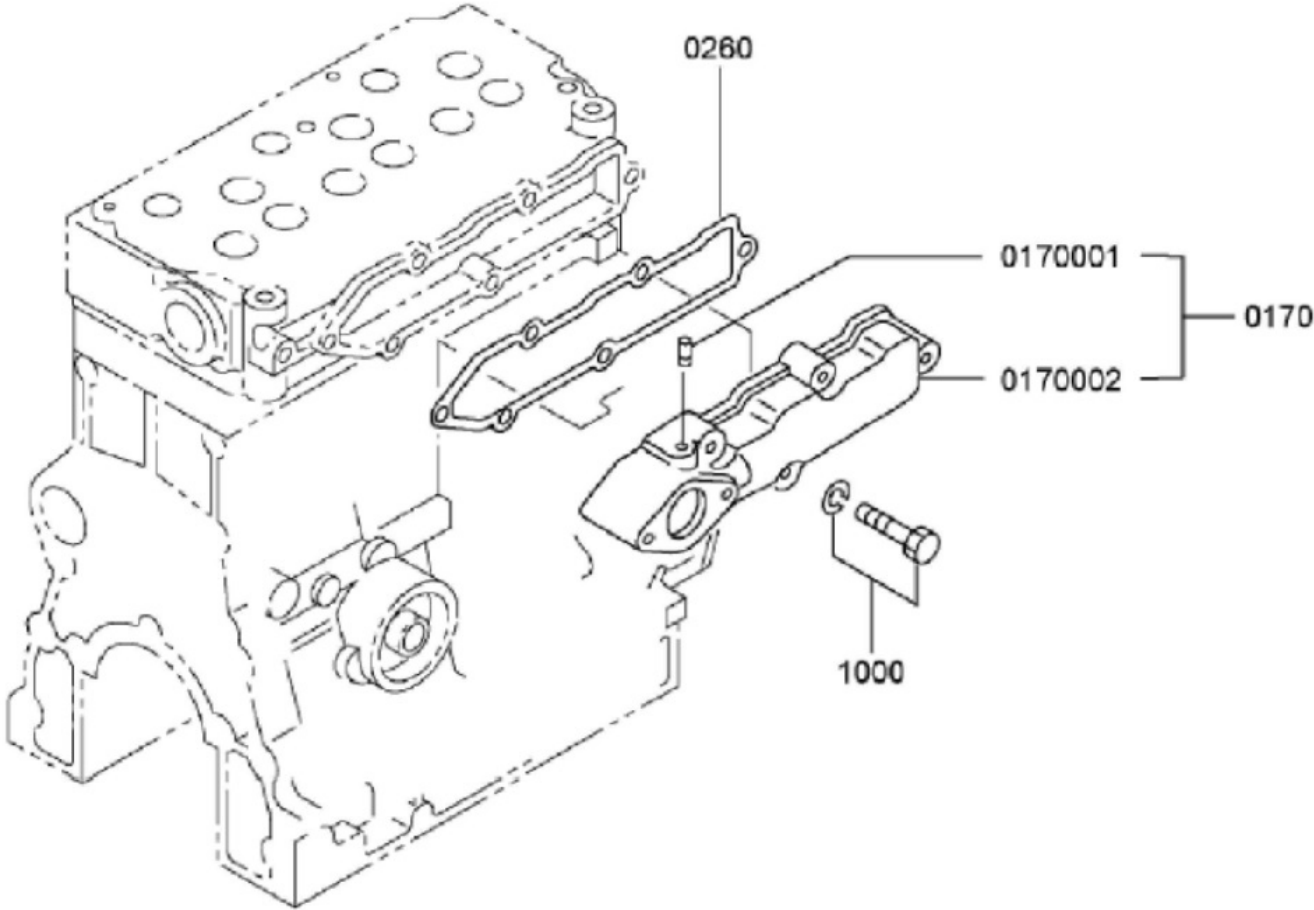

29110M-1/1

INLET SYSTEM

Sr.	Model	Item Code	Description	Qty	Int.	Remarks	Cut Off
0170	ALL MODELS	10054833AA	COVER ASSY, INLET	1			
0260	ALL MODELS	10054834AA	GASKET,INLET COVER	1			
1000	ALL MODELS	10057932AA	BOLT,W/WASHER	5			
01700	ALL MODELS	-	PIPE,BREATHER	1			
01700	ALL MODELS	-	COVER,INLET	1