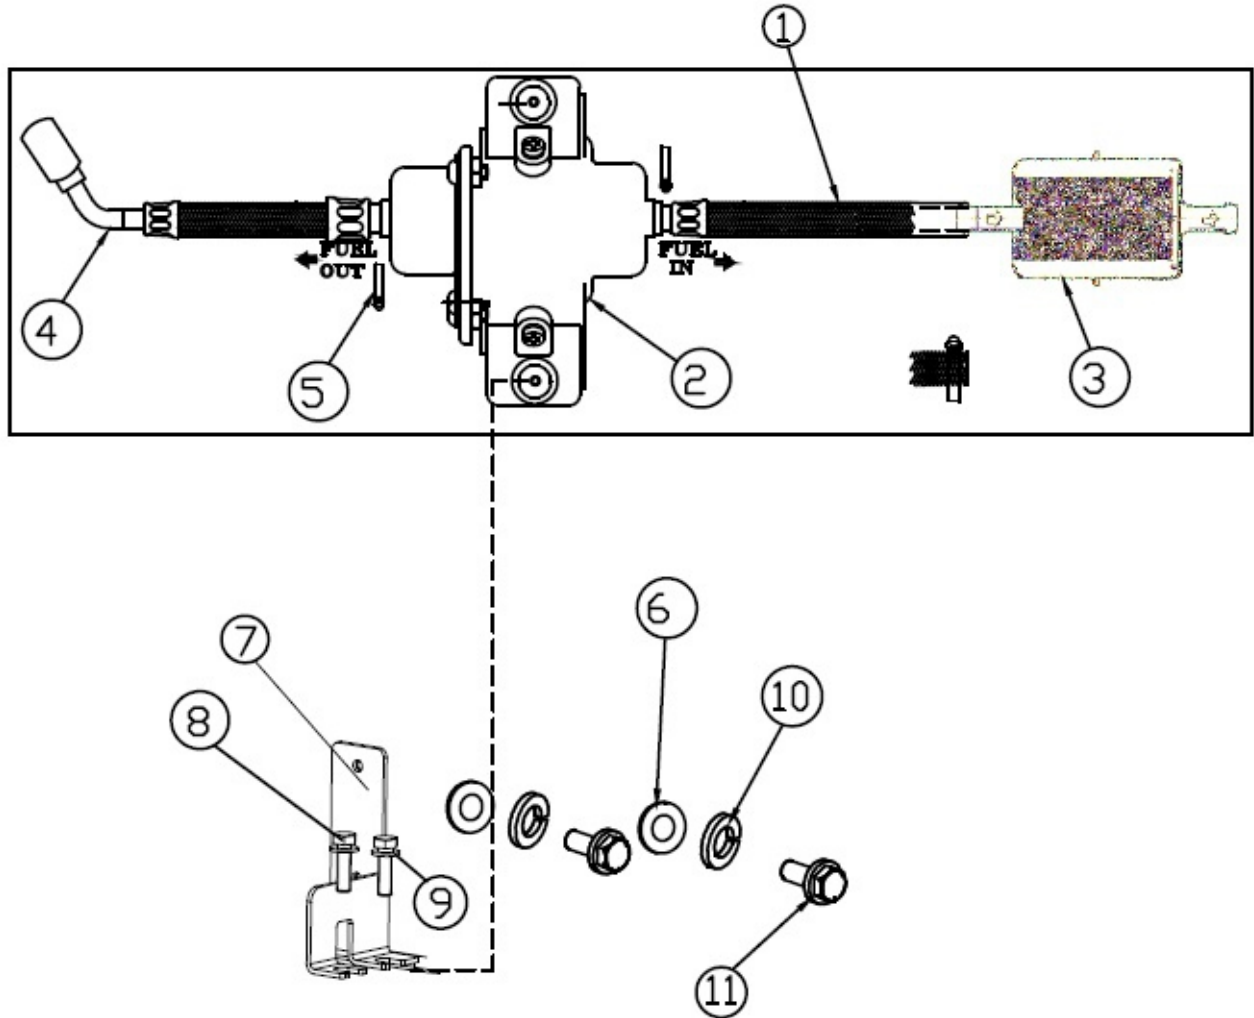

17140A-1/1

FUEL PIPES

Sr.	Model	Item Code	Description	Qty	Int.	Remarks	Cut Off
1	ALL MODELS	300107751A	FUEL PIPE (STRAINER TO FEED PUMP)	1			
2	ALL MODELS	10051600AC	FUEL FEED PUMP ASSY (GT).	1			
3	ALL MODELS	10051627AA	FUEL FILTER 30N6200400 (STRAINER)	1			
4	ALL MODELS	300175951A	FUEL PIPE (FUEL FEED PUMP TO FUEL FILTER)	1			
5	ALL MODELS	20004171AA	HOSE WORM CLAMP DIA IS: 4762	3			
6	ALL MODELS	20004935AB	PLAIN WASHER DIA 8.4 *DIA 17*1.6	2			
7	ALL MODELS	300003401A	FILTER MTG. BKT ASSY	1			
8	ALL MODELS	20005568AA	HEX SCREW M6X30 SA4GS	2			
9	ALL MODELS	20005765AA	WASHER A 6.4 IS:5370 STEEL (FOR EPA)	2