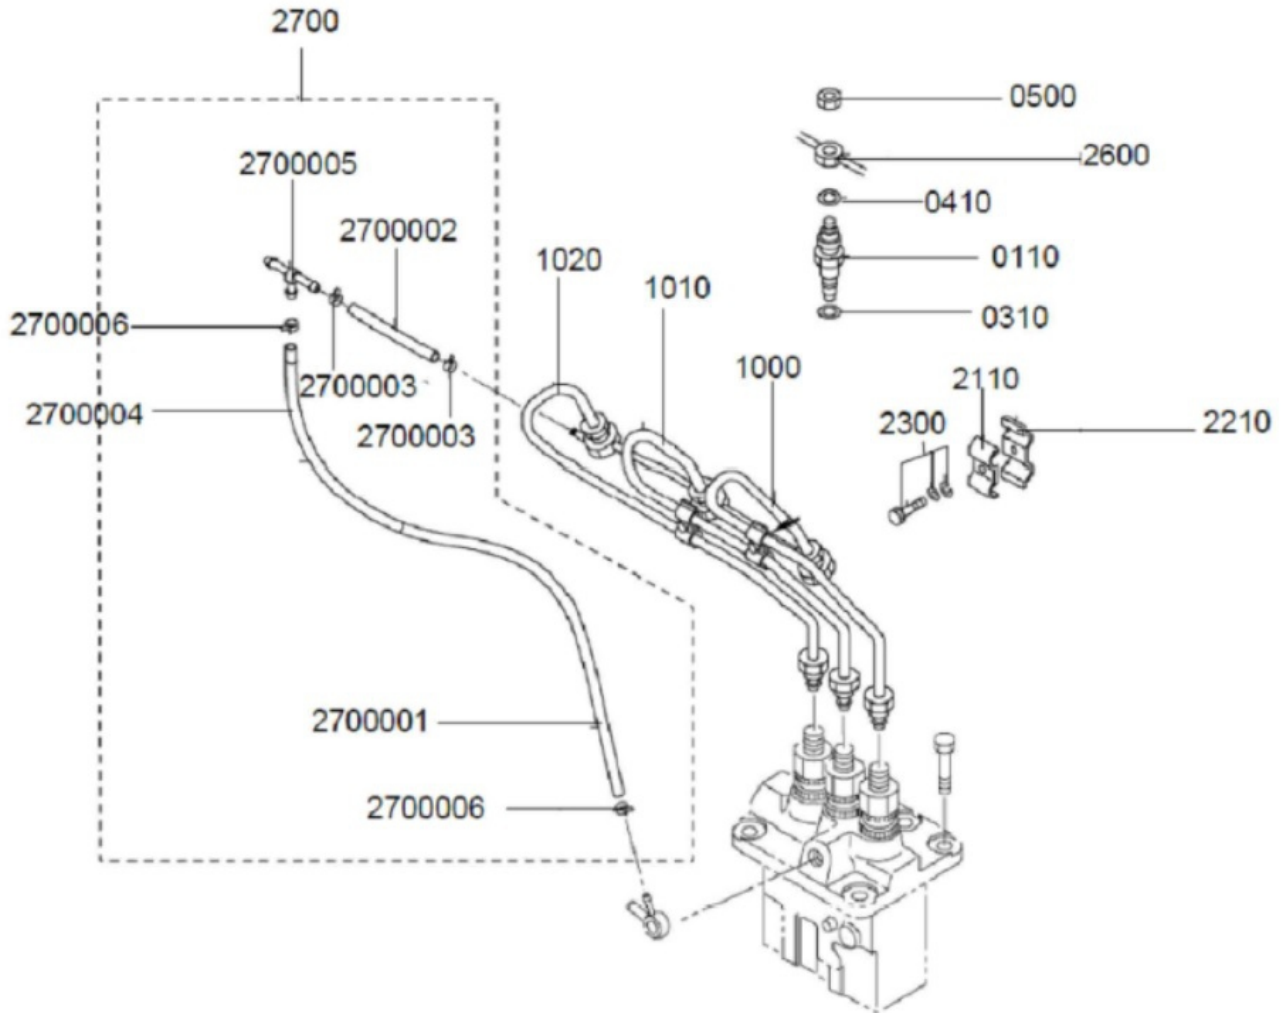

32110M-1/1

FUEL SYSTEM

Sr.	Model	Item Code	Description	Qty	Int.	Remarks	Cut Off
0110	ALL MODELS	10054975AA	NOZZLE & HOLDER ASSY	3			
0310	ALL MODELS	10052163AA	GASKET, NOZZLE(MD070717)	3			
0410	ALL MODELS	10052162AA	GASKET, FUEL RETURN(MD068355)	3			
0500	ALL MODELS	10052161AA	NUT(31N6100100)	3			
1000	ALL MODELS	10054805AA	PIPE, INJECTION NO .1	1			
1010	ALL MODELS	10054806AA	PIPE, INJECTION NO.2	1			
1020	ALL MODELS	10054807AA	PIPE, INJECTION NO.3	1			
2110	ALL MODELS	10054969AA	CLAMP	2