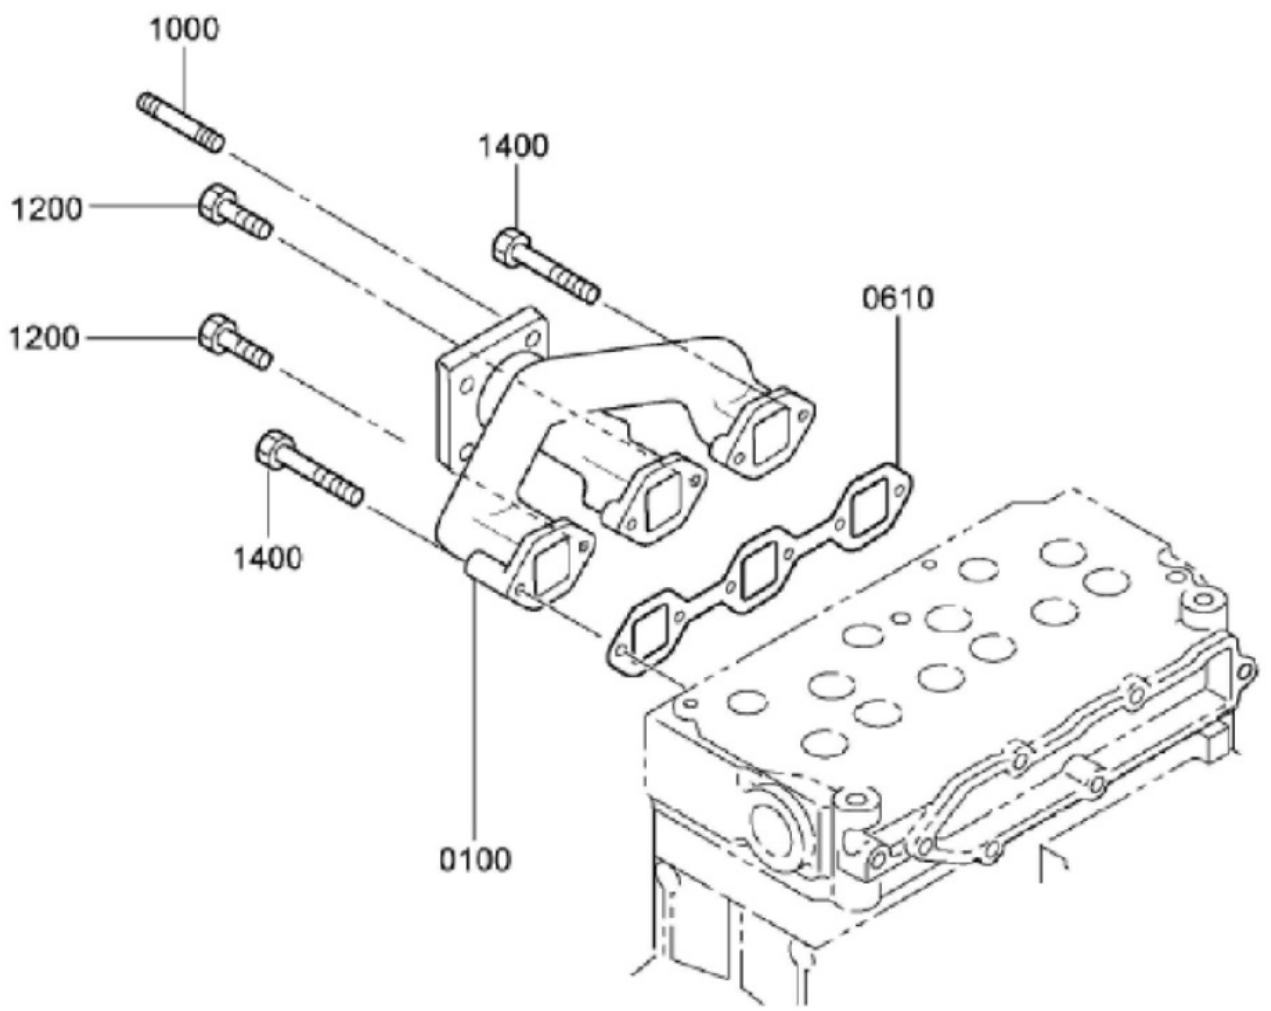

29120M-1/1

EXHAUST SYSTEM

Sr.	Model	Item Code	Description	Qty	Int.	Remarks	Cut Off
0100	ALL MODELS	10054835AA	MANIFOLD, EXHAUST	1			
0610	ALL MODELS	10054836AA	GASKET,EXHAUST	1			
1000	ALL MODELS	10052190AA	STUD(F145008025)	4			
1200	ALL MODELS	10054878AA	BOLT	4			
1400	ALL MODELS	10057935AA	BOLT	2