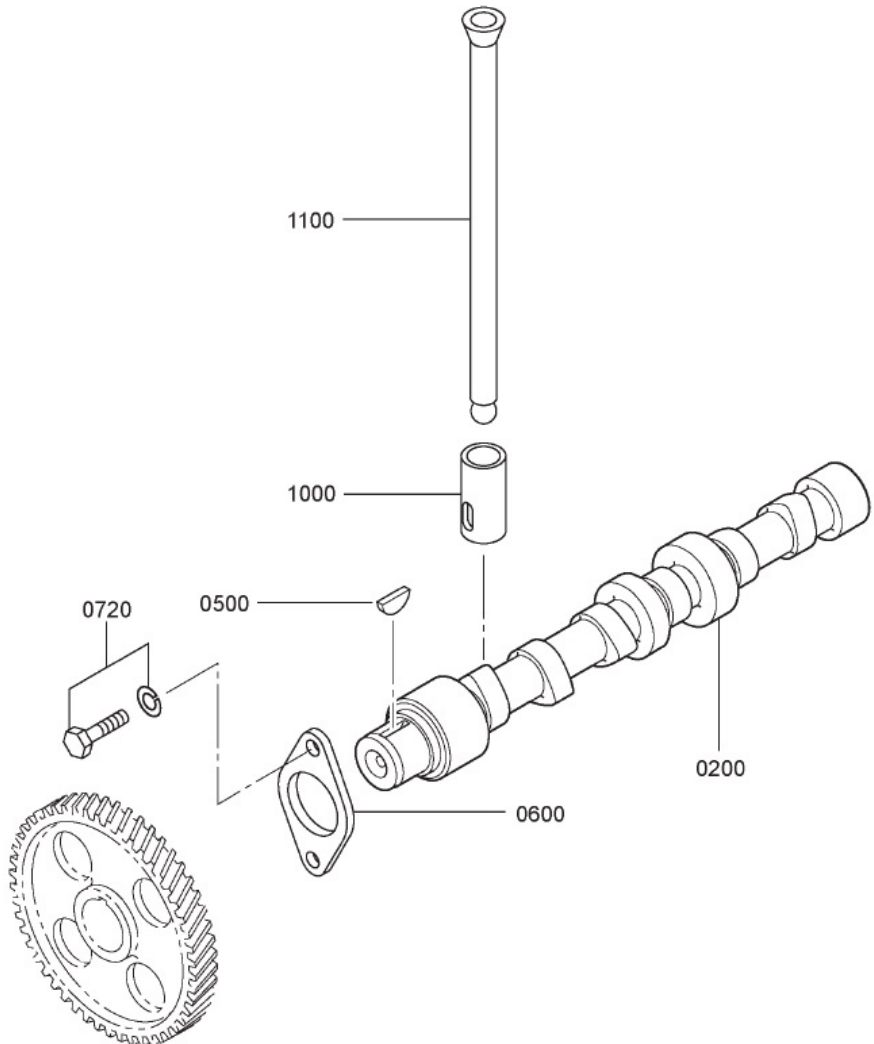

28150M-1/1

CAMSHAFT & TAPET

Sr.	Model	Item Code	Description	Qty	Int.	Remarks	Cut Off
0200	ALL MODELS	10054738AA	CAMSHAFT	1			
0500	ALL MODELS	10054933AA	KEY, WOODRUFF	1			
0600	ALL MODELS	10054721AA	PLATE, THRUST	1			
0720	ALL MODELS	10057857AA	BOLT,W/WASHER	2			
1000	ALL MODELS	10054763AA	TAPPET	6			
1100	ALL MODELS	10054764AA	ROD, PUSH	6			