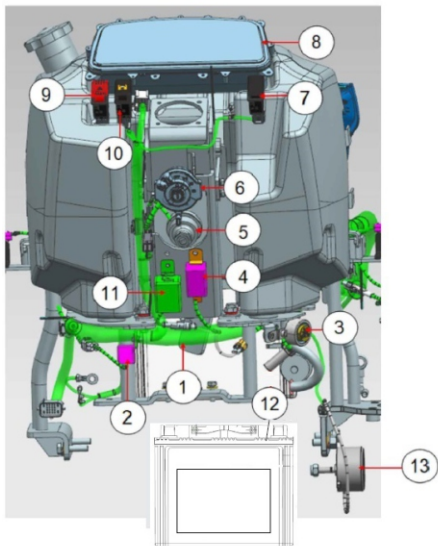

Sr.	Model	Item Code	Description	Qty	Int.	Remarks	Cut Off
1	ALL MODELS	300172911C	DASHBOARD HARNESS	1			
2	ALL MODELS	10055457AA	CONVERTER (12VDC TO 5VDC)	1			
3	ALL MODELS	10087339AB	BUZZER ASSY.(CONTINUOUS BEEPING)	1			
4	ALL MODELS	10096601AB	FLASHER UNIT FOR OPC	1			
5	ALL MODELS	10029943BC	STARTER SWITCH	1			
6	ALL MODELS	10027175AC	COMBINATION SWITCH	1			
7	ALL MODELS	10096453AA	CRUISE ON-OFF SWITCH	1			
8	ALL MODELS	10056595AB	INSTRUMENT CLUSTER ASSEMBLY	1			
9	ALL MODELS	10087408AA	HAZARD SWITCH	1