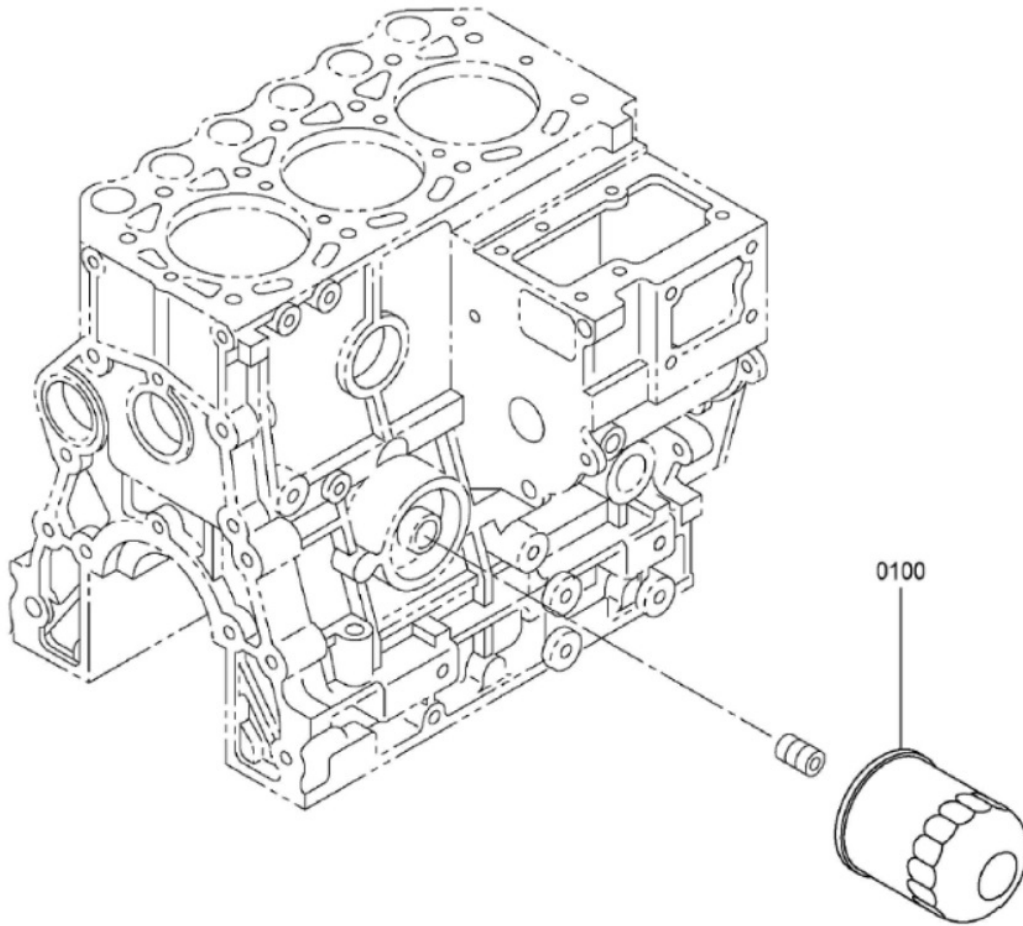

30140M-1/1

OIL FILTER

Sr.	Model	Item Code	Description	Qty	Int.	Remarks	Cut Off
0100	ALL MODELS	803007059A	FILTER ASSY, OIL	1