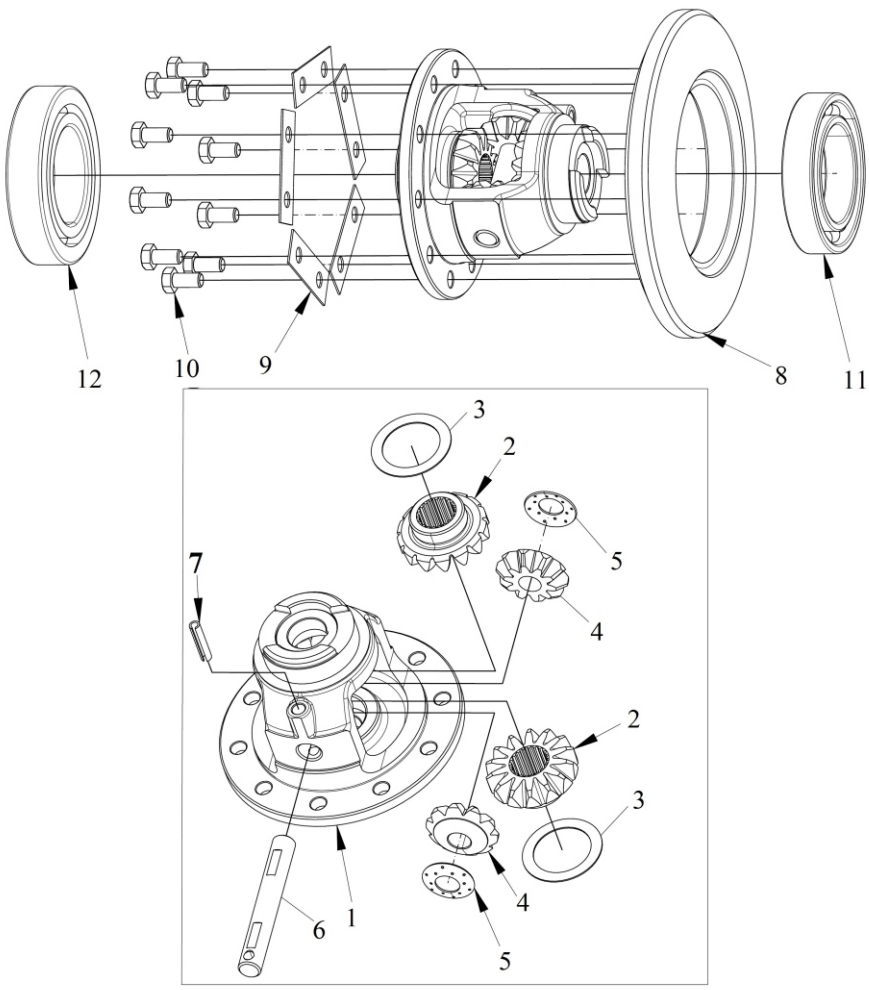

07140A-1/1

DIFF. CAGE SUB ASSY

Sr.	Model	Item Code	Description	Qty	Int.	Remarks	Cut Off
1	ALL MODELS	300124887A	DIFF. CAGE ASSY.	1			
2	ALL MODELS	10030005AG	DIFFERENTIAL SIDE GEAR (14T)	2			
3	ALL MODELS	10030009AC	DIFFERENTIAL SIDE GEAR LINER	2			
4	ALL MODELS	10030006AF	DIFFERENTIAL PINION GEAR (10T)	2			
5	ALL MODELS	10030008AD	DIFFERENTIAL PINION LINER	2			
6	ALL MODELS	10050833AB	PINION SHAFT	1			
7	ALL MODELS	20004150AA	SPRING COTTER SLEEVE(DIA 6X28)	1			
8	ALL MODELS	10096156AB	CROWN WHEEL	1		Child Part of 300000647C (Crown Wheel &