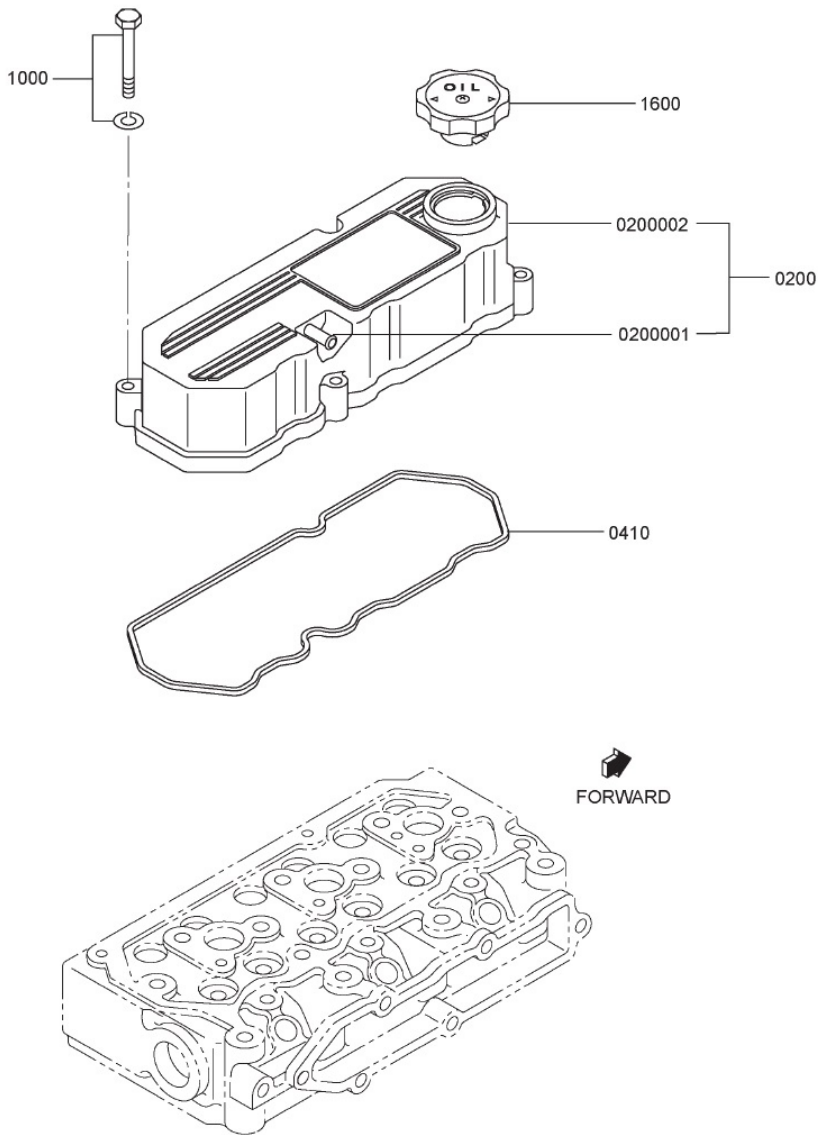

28140M-1/1

ROCKER COVER

Sr.	Model	Item Code	Description	Qty	Int.	Remarks	Cut Off
0200	ALL MODELS	10054826AA	COVER ASSY,ROCKER	1			
0410	ALL MODELS	10054827AA	GASKET,ROCKER COVER	1			
1000	ALL MODELS	10057853AA	BOLT,W/WASHER	4			
1600	ALL MODELS	10054896AA	CAP,OIL FILLER	1			
02000	ALL MODELS	-	PIPE,BREATHER	1			
02000	ALL MODELS	-	COVER,ROCKER	1