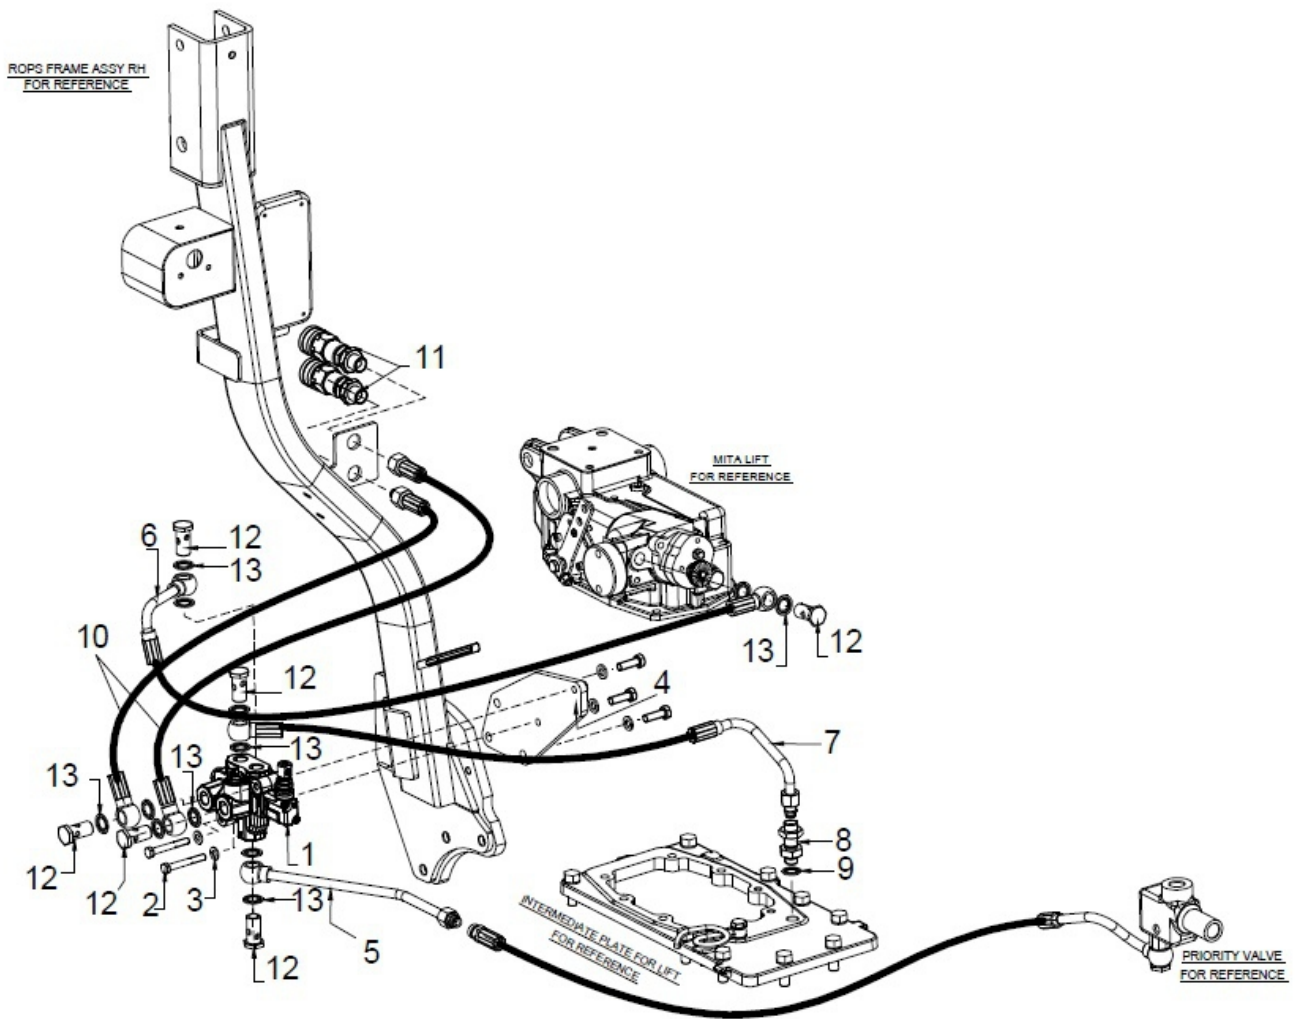

10110A-1/1

DCV AREA

Sr.	Model	Item Code	Description	Qty	Int.	Remarks	Cut Off
1	ALL MODELS	300094269A	1DA DCV FOR HST	1			
2	ALL MODELS	20005608AA	HEX HEAD BOLT M8X1.25X60_8.8 SA4GS	2			
3	ALL MODELS	20005517AA	SPRING WASHER B-8 TYPE A IS: 3067-1972	2			
4	ALL MODELS	300090077B	DCV MOUNTING BRACKET	1			
5	ALL MODELS	300094714A	SECONDARY PIPE FROM PRIORITY VALVE TO 1D	1			
6	ALL MODELS	300093969A	METALLIC PIPE FROM 1DA-DCV TO LIFT	1			
7	ALL MODELS	300094881A	PIPE FROM DCV(T) TO TANK	1			
8	ALL MODELS	10068309AC	ADOPTER M16X1.5 & M18X1.5	1			
9	ALL MODELS	10012572AA	BONDED SEAL FOR M16	1