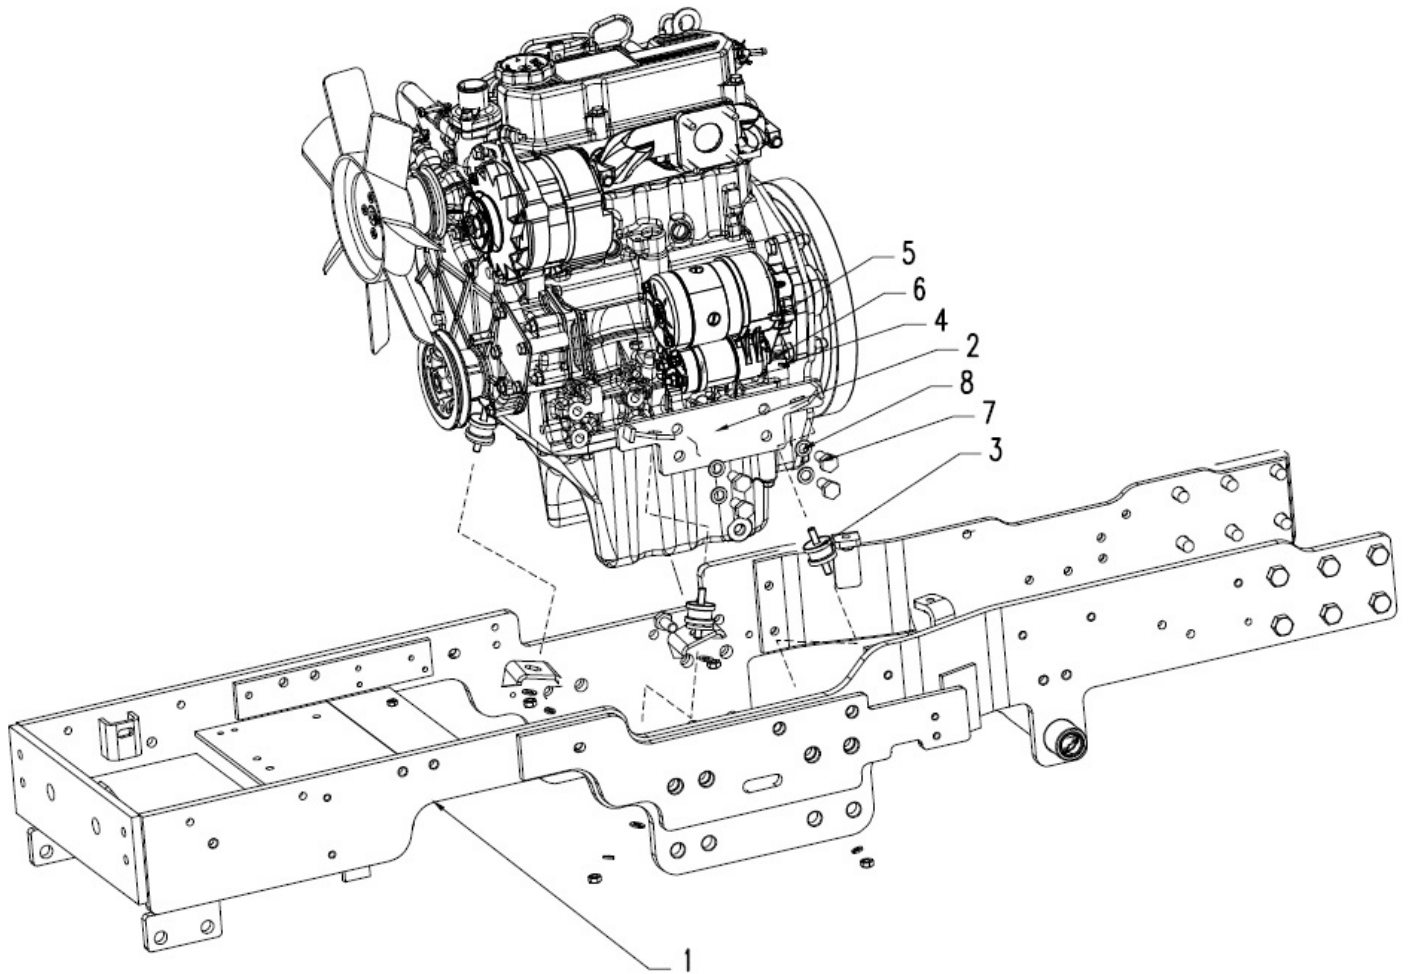

04130A-1/1

ENGINE MTG. ASSY.

Sr.	Model	Item Code	Description	Qty	Int.	Remarks	Cut Off
1	ALL MODELS	10096044AD	PTO CLUTCH	1			
2	ALL MODELS	10096400AB	ENGINE MTG BKT	2			
3	ALL MODELS	300137211A	ENGINE DAMPER	4			
4	ALL MODELS	20005517AA	SPRING WASHER B-8 TYPE A IS: 3067-1972	8			
5	ALL MODELS	20005504AA	HEX NUT M8X1.25 -8 SA4GS	8			
6	ALL MODELS	20004935AB	PLAIN WASHER DIA 8.4 *DIA 17*1.6	8			
7	ALL MODELS	20005557AA	HEX SCREW M12X1.25X25 SA4GS	10			
8	ALL MODELS	20004993AB	SPRING WASHER B-12TYPE-A IS: 3063-1972	10