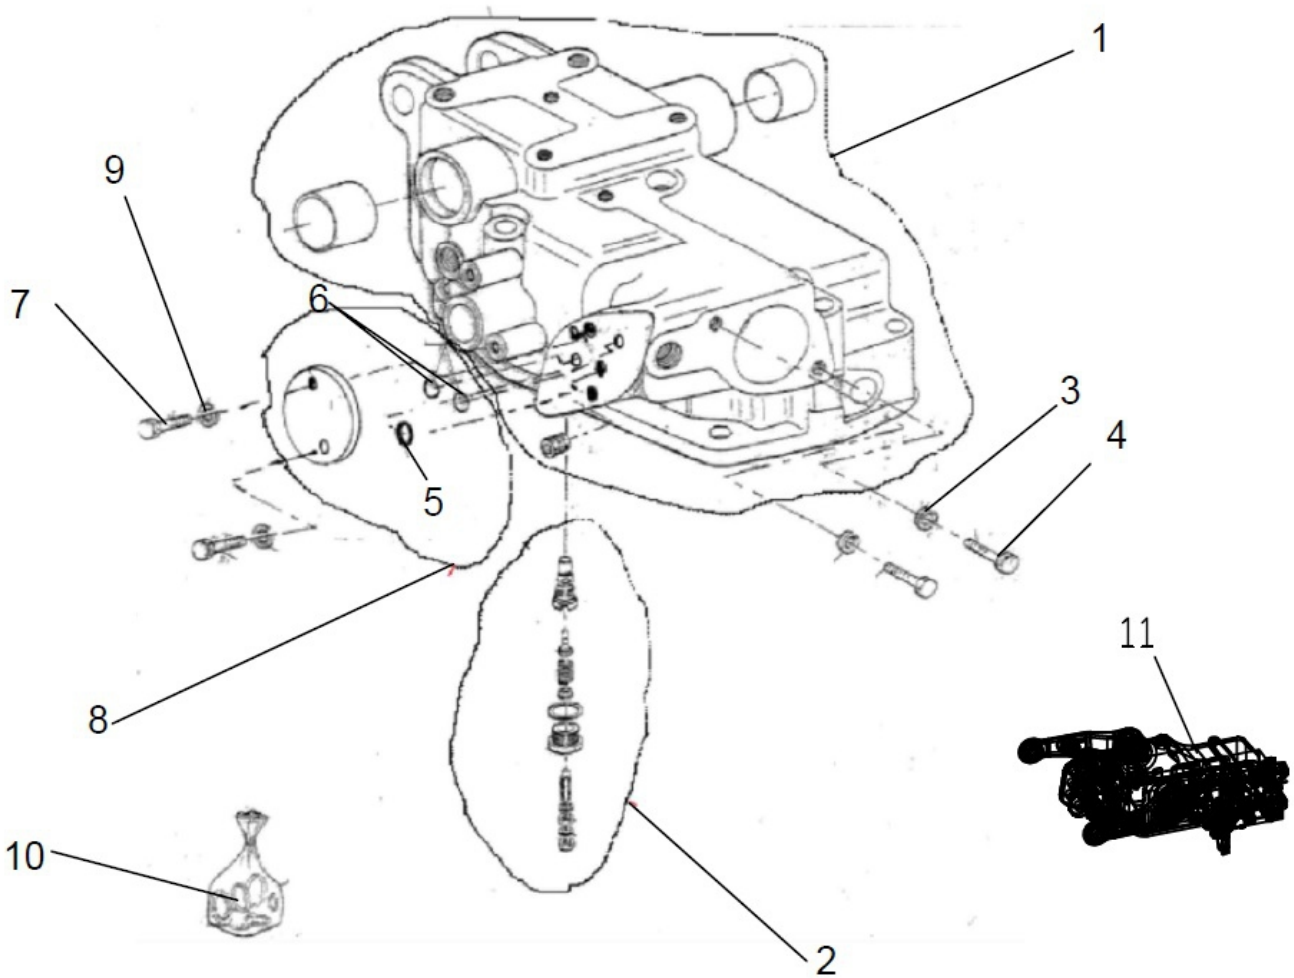

10170A-1/1

LIFT BODY ASSY.

Sr.	Model	Item Code	Description	Qty	Int.	Remarks	Cut Off
1	ALL MODELS	10051982AA	LIFT BODY ASSEMBLY	1			
1	ALL MODELS	300119669A	LIFT BODY ASSEMBLY_10051219BA	1			
2	ALL MODELS	10051983AA	KIT RELIEF VALVE	1			
2A	ALL MODELS	10052854AA	SEAT VALVE	1		S.NO. 2A TO 2K ARE CHILD PARTS OF S. NO. 2	
2B	ALL MODELS	10052855AA	PIN VALVE	1		S.NO. 2A TO 2K ARE CHILD PARTS OF S. NO. 2	
2C	ALL MODELS	10052856AA	SPRING	1		S.NO. 2A TO 2K ARE CHILD PARTS OF S.