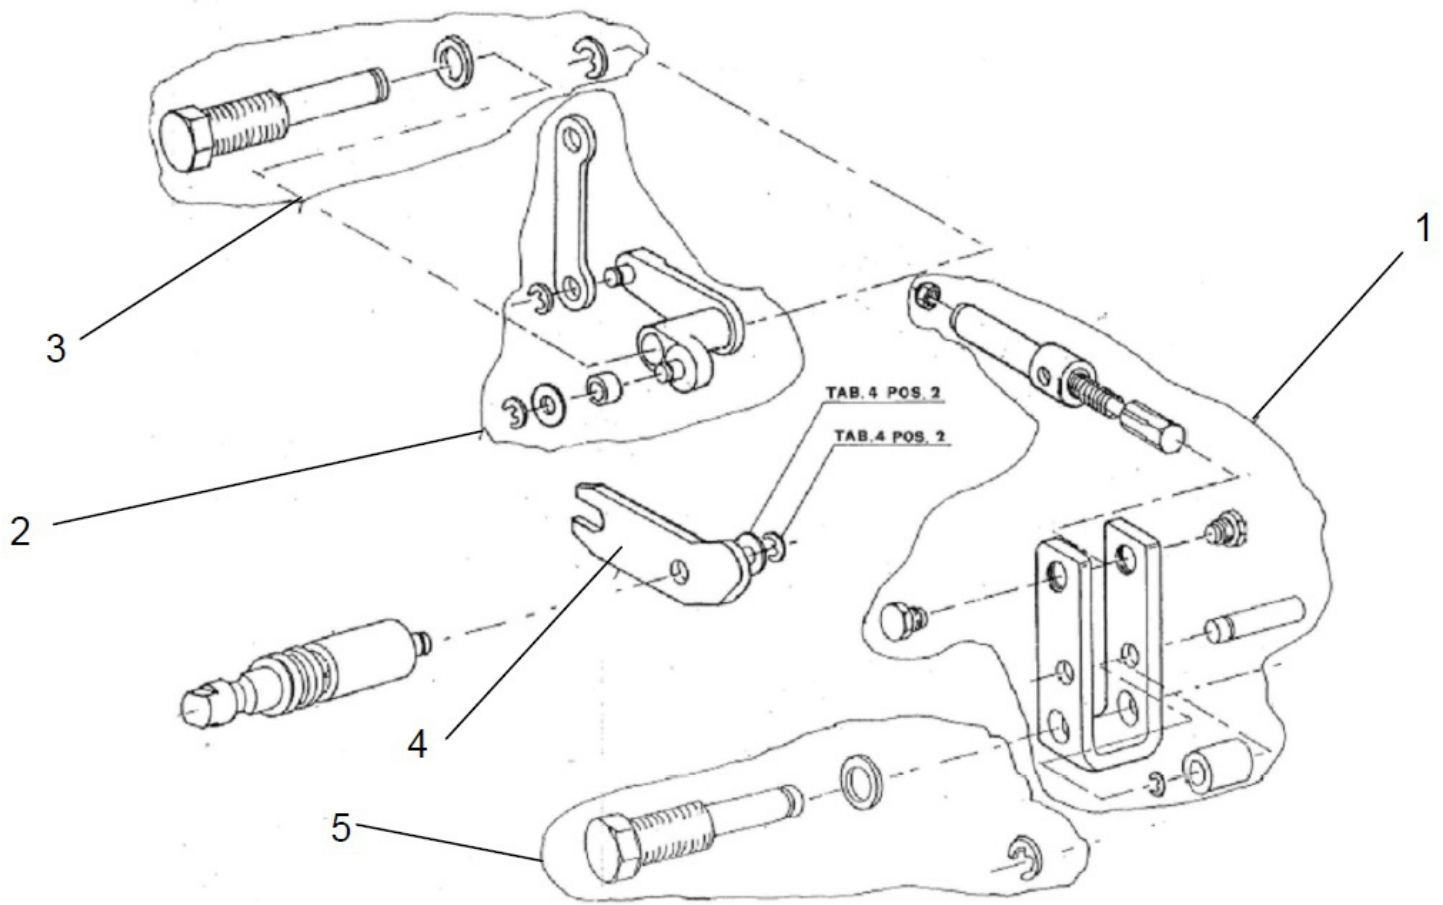

10200A-1/1

INTERNAL LEVERS ASSY.

Sr.	Model	Item Code	Description	Qty	Int.	Remarks	Cut Off
1	ALL MODELS	10052007AA	KIT LEVER	1			
2	ALL MODELS	10052008AA	KIT COPENSA TOR	1			
3	ALL MODELS	10052009AA	KIT PIN	1			
4	ALL MODELS	10052010AA	LEVER	1			
5	ALL MODELS	10052011AA	KIT PIN	1