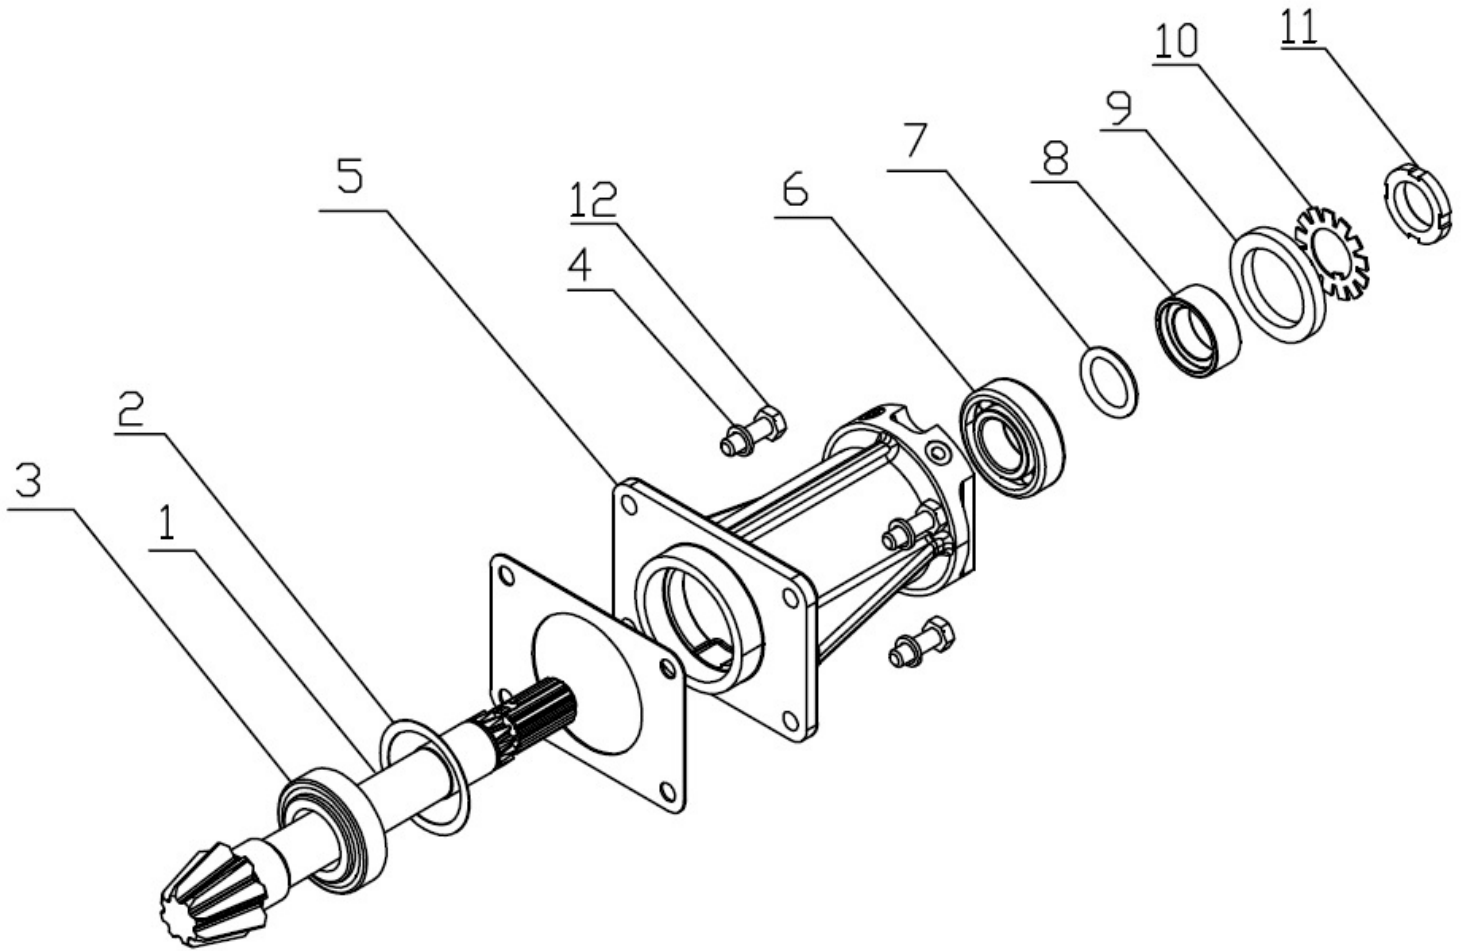

20130A-1/1

FRONT AXLE - TAIL PINION ASSY

Sr.	Model	Item Code	Description	Qty	Int.	Remarks	Cut Off
1	ALL MODELS	10051022AD	TAIL PINION	1		C.W&T.P SET CODE (10051363AE)	
2	ALL MODELS	10050799AA	SHIMS BIG (T.P. SHAFT)-0.20	1			
2(i)	ALL MODELS	10051280AA	SHIMS BIG (T.P. SHAFT)-.30	1			
2(ii)	ALL MODELS	10051155AA	SHIMS BIG (T.P. SHAFT)-0.50	1			
3	ALL MODELS	20004121AA	TR BEARING 32006	1			
4	ALL MODELS	20005517AA	SPRING WASHER B-8 TYPE A IS: 3067-1972	4			
5	ALL MODELS	10055224AB	TP CARRIER HOUSING	1			
6	ALL MODELS	20004119AA	BALL BEARING (6205)	1