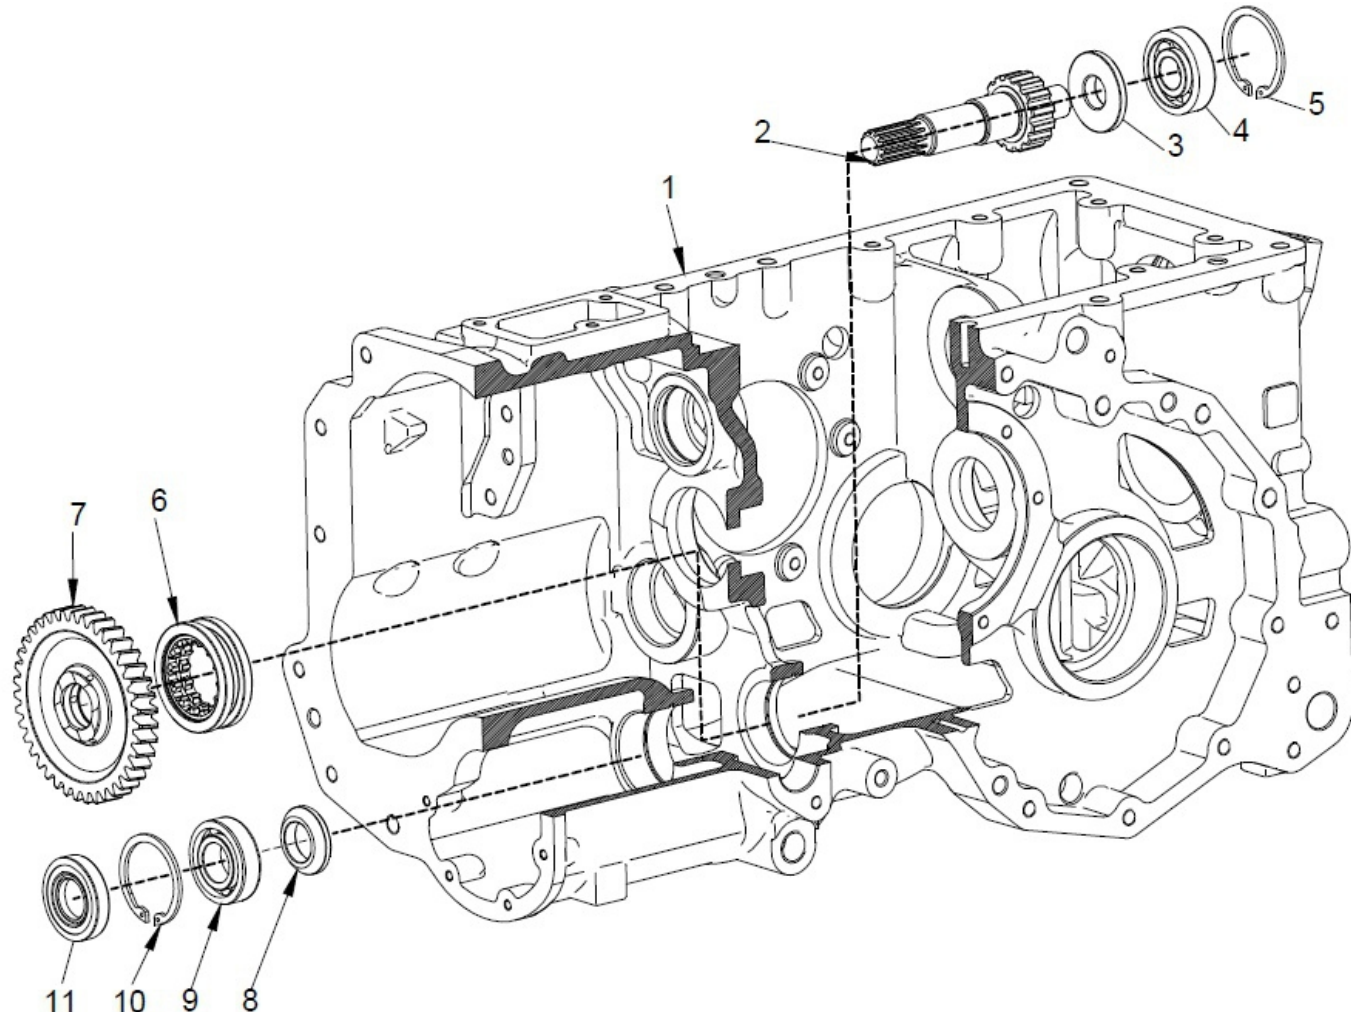

05170A-1/1

4WD SHAFT ASSY

Sr.	Model	Item Code	Description	Qty	Int.	Remarks	Cut Off
1	ALL MODELS	10096019CA	TRANSMISSION HOUSING (FINISH)	1			
2	ALL MODELS	10096269AC	4WD OUTPUT SHAFT	1			
3	ALL MODELS	10096449AA	SPACER 2 FOR 4WD OUTPUT SHAFT	1			
4	ALL MODELS	20003477AB	BEARING 6304	1			
5	ALL MODELS	20005668AA	Internal Circlip B-52 H (IS-3075)	1			
6	ALL MODELS	10096282AB	SHIFTER SLEEVE 4WD	1			
7	ALL MODELS	10096276AC	DRIVEN GEAR 4WD Z-39	1			
8	ALL MODELS	10096275AA	Spacer 1 for 4WD Output Shaft	1