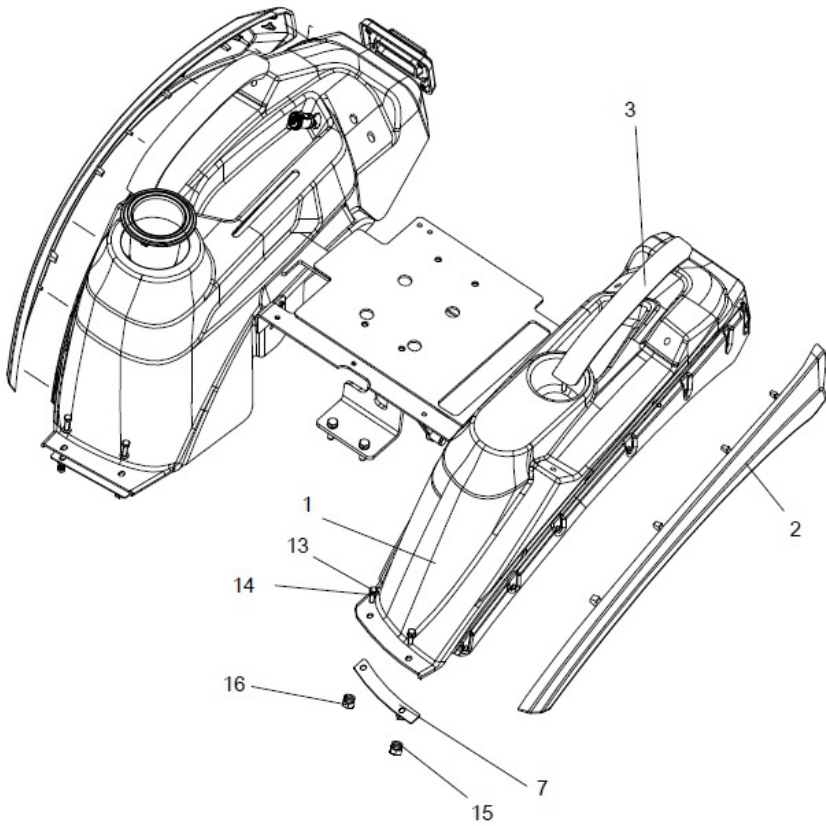

12120A-1/1

FENDER LH ASSY.

Sr.	Model	Item Code	Description	Qty	Int.	Remarks	Cut Off
1	ALL MODELS	300163426A	FENDER LH-HST 24 EPA	1			
2	ALL MODELS	300301741A	FENDER CLADDING LH - HARVEST GREEN	1			
2	ALL MODELS	300047715D	HST FENDER CLADDING LH W/O PAINT	1			
3	ALL MODELS	300061851C	FENDER HANDLE ASSY HST LH	1			
5	ALL MODELS	20005515AA	SPRING WASHER B-5 TYPE A IS: 3067-1972	8			
7	ALL MODELS	300059324A	FENDER MTG PLATE LH	1			
8	ALL MODELS	200000133A	TAPPING SCREW M5X20 SA2NS	5			
9	ALL MODELS	20005515AA	SPRING WASHER B-5 TYPE A IS: 3067-1972	5