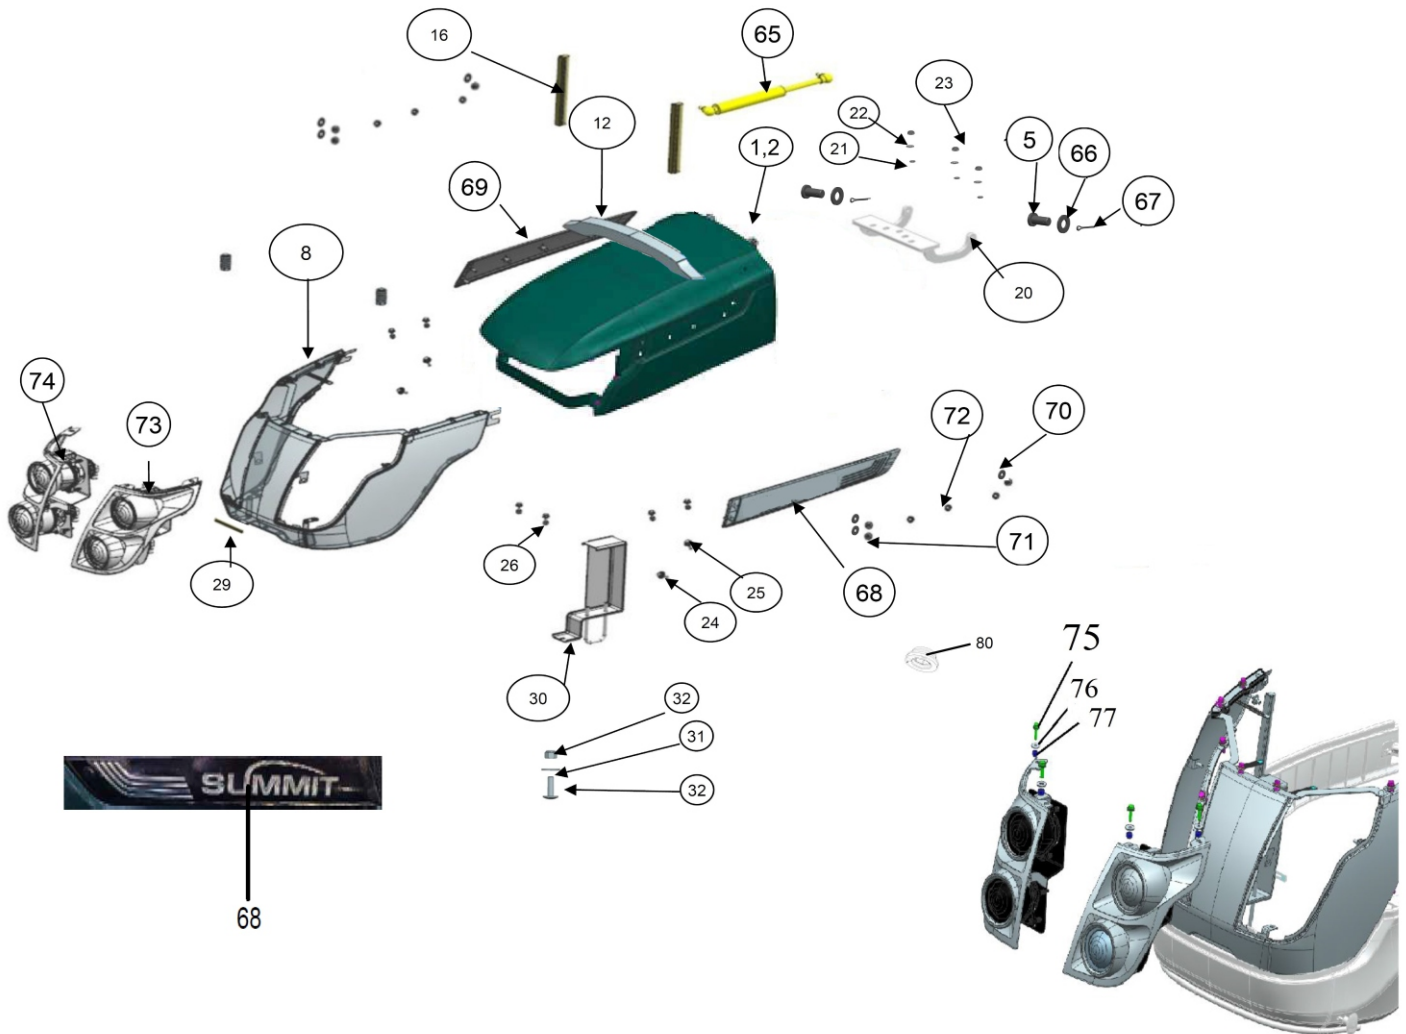

Sr.	Model	Item Code	Description	Qty	Int.	Remarks	Cut Off
1	ALL MODELS	300302688A	BONNET ASSY TX-25 HST - HARVEST GREEN	1			
2	ALL MODELS	300173020A	BONNET ASSY HST W/O PAINT	1			
5	ALL MODELS	300003799A	BONNET HINGE PIN	2			
8	ALL MODELS	10057491AE	FRONT MESH ASSY(W/O PAINT)	1			
8	ALL MODELS	10057493AE	FRONT MESH ASSY(BLACK PAINT)	1			
12	ALL MODELS	300102890A	BONNET TOP SIDE FOAM LH	1			
18	ALL MODELS	300027667A	HEAT INSULATION SHEET	1		VIEW NOT SHOWN	
19	ALL MODELS	10055174AA	EROSTAT MS 930 (SEALANT FOR INSULATION	20		VIEW NOT SHOWN