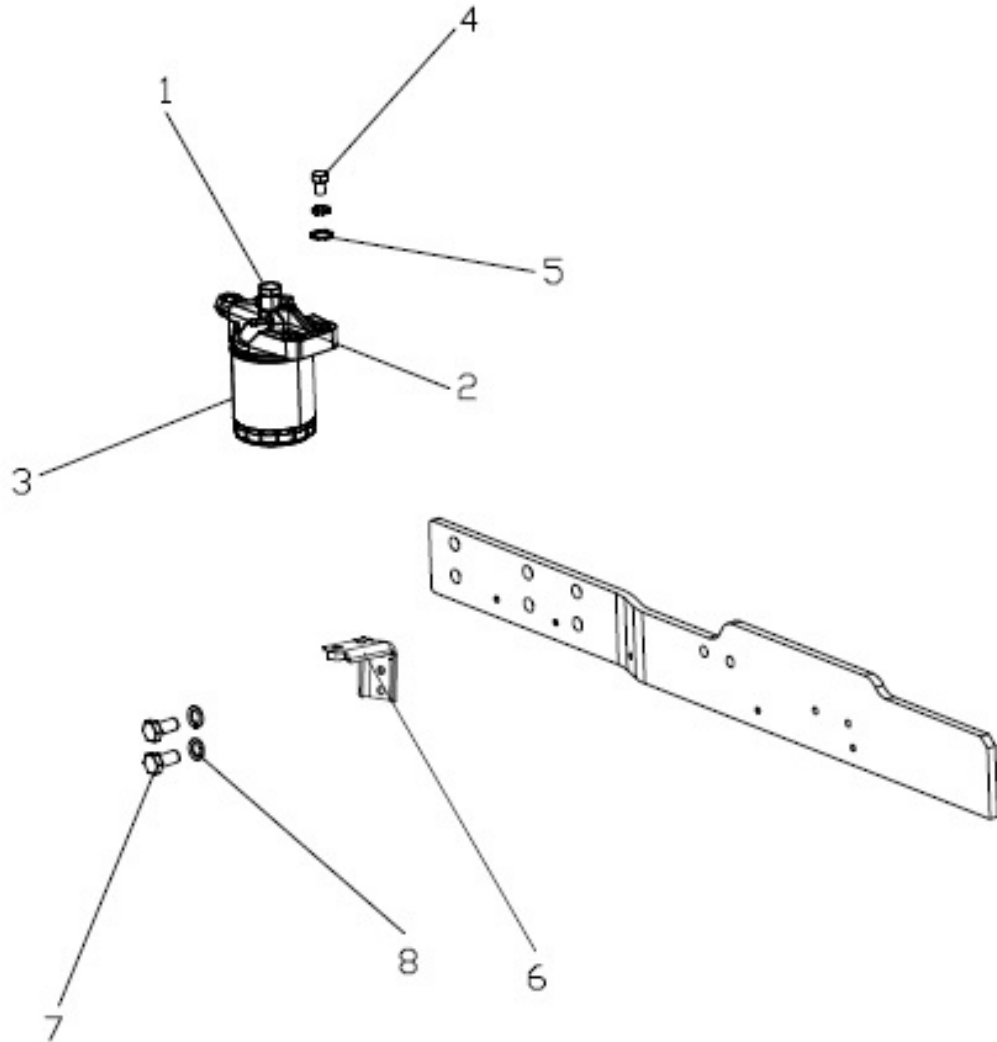

17130A-1/1

FUEL FILTER ASSY

Sr.	Model	Item Code	Description	Qty	Int.	Remarks	Cut Off
1	ALL MODELS	20005003AB	BENJO BOLT M14*1.5*26 SA4GS	1			
2	ALL MODELS	703008118C	FUEL FILTER BODY_GARDEN TRACK	1			
3	ALL MODELS	703008219B	FUEL FILTER CARTRIDGE_GARDEN TRACK	1			
4	ALL MODELS	200000368A	HEX HEAD SCREW M10X1.5X45	2			
5	ALL MODELS	20005518AA	SPRING WASHER B-10 TYPE A IS: 3067-1972	2			
6	ALL MODELS	10096430AA	FUEL FILTER MTG BKT	1			
7	ALL MODELS	20005557AA	HEX SCREW M12X1.25X25 SA4GS	2			
8	ALL MODELS	20004993AB	SPRING WASHER B-12TYPE-A IS: 3063-1972	2