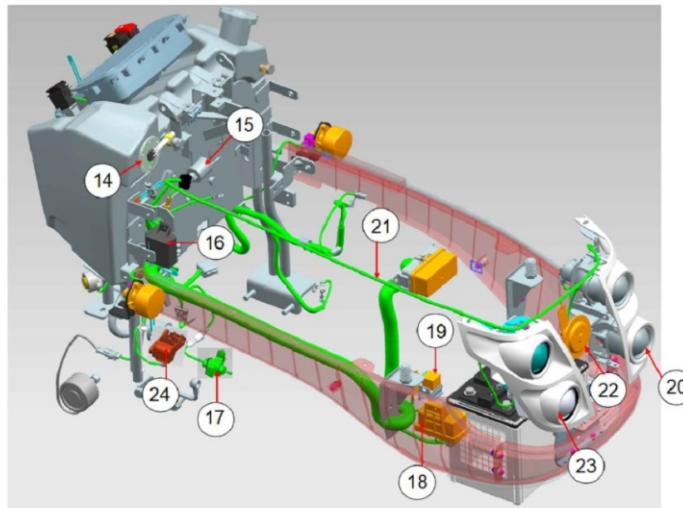

Sr.	Model	Item Code	Description	Qty	Int.	Remarks	Cut Off
1	ALL MODELS	300172911C	DASHBOARD HARNESS	1			
2	ALL MODELS	10055457AA	CONVERTER (12VDC TO 5VDC)	1			
3	ALL MODELS	10087339AB	BUZZER ASSY.(CONTINUOUS BEEPING)	1			
4	ALL MODELS	10096601AB	FLASHER UNIT FOR OPC	1			
5	ALL MODELS	10029943BC	STARTER SWITCH	1			
6	ALL MODELS	10027175AC	COMBINATION SWITCH	1			
7	ALL MODELS	10096453AA	CRUISE ON-OFF SWITCH	1			
8	ALL MODELS	10056595AB	INSTRUMENT CLUSTER ASSEMBLY	1			
9	ALL MODELS	10087408AA	HAZARD SWITCH	1