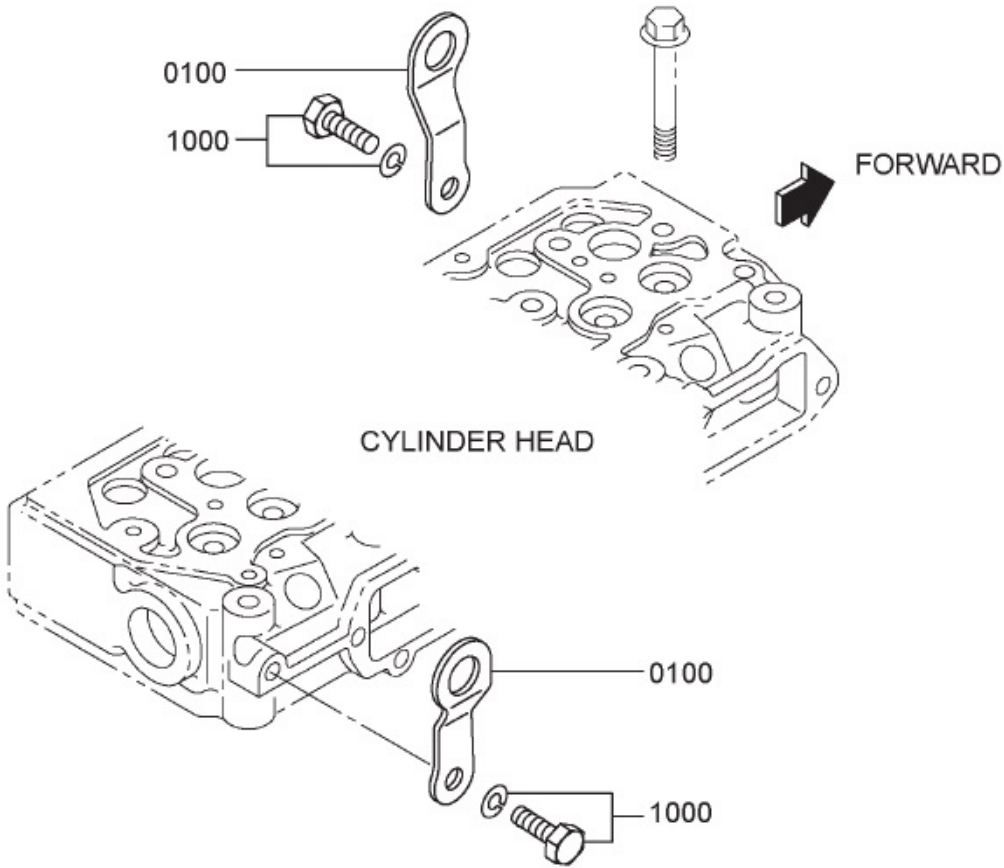

28120M-1/1

LIFTING EYE

Sr.	Model	Item Code	Description	Qty	Int.	Remarks	Cut Off
0100	ALL MODELS	10054951AA	HANGER. ENGINE	2			
1000	ALL MODELS	10057838AA	BOLT,W/WASHER	2