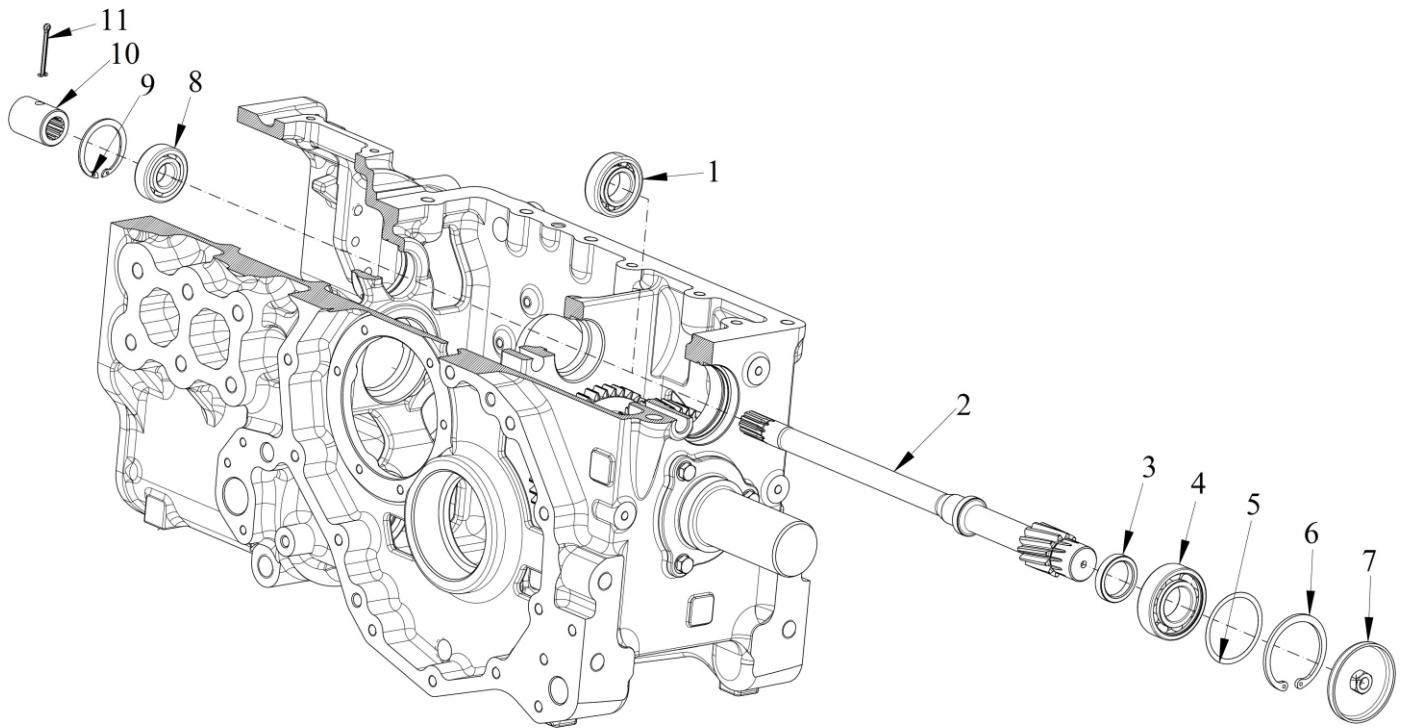

05140A-1/1

PTO INTERMEDIATE SHAFT

Sr.	Model	Item Code	Description	Qty	Int.	Remarks	Cut Off
1	ALL MODELS	20004119AB	BALL BEARING (6205)	1			
2	ALL MODELS	300190706A	PTO IM SHAFT HST (2500 RPM) (FINISH)	1			
2	ALL MODELS	300001939B	PTO Intermediate Shaft 2500 rpm (24 HP H)	1			
3	ALL MODELS	10096344BB	SPACER PTO INTERMEDIATE SHAFT	1			
4	ALL MODELS	20003863AA	BALL BEARING 6206	1			
5	ALL MODELS	10096379AA	SHIM LAY SHAFT 0.1	5			
5	ALL MODELS	10096380AA	SHIM LAY SHAFT 0.2	4			
5	ALL MODELS	10096381AA	SHIM LAY SHAFT 0.5	3			
6	ALL MODELS	200000112A	INTERNAL CIRCLIP B-62 (HEAVY DUTY)	1