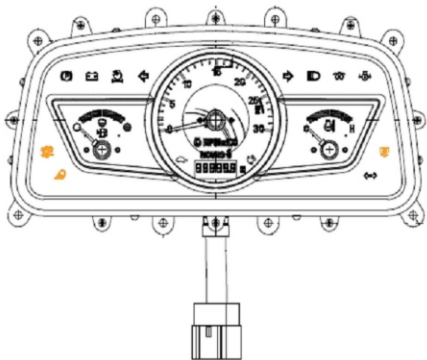

Sr.	Model	Item Code	Description	Qty	Int.	Remarks	Cut Off
A	ALL MODELS	10056595AB	INSTRUMENT CLUSTER ASSEMBLY	1		ASSY.	
1	ALL MODELS	300001709A	CRYSTAL	1			
2	ALL MODELS	300001710A	OUTER SEALING RING	1			
3	ALL MODELS	300001711A	HOUSING	1			
4	ALL MODELS	300005857A	INNER SEALING RING	1			
5	ALL MODELS	300001716A	FACIA	1			
6	ALL MODELS	300001733A	BEZEL	1			
7	ALL MODELS	300005854A	RPM METER ASSEMBLY	1