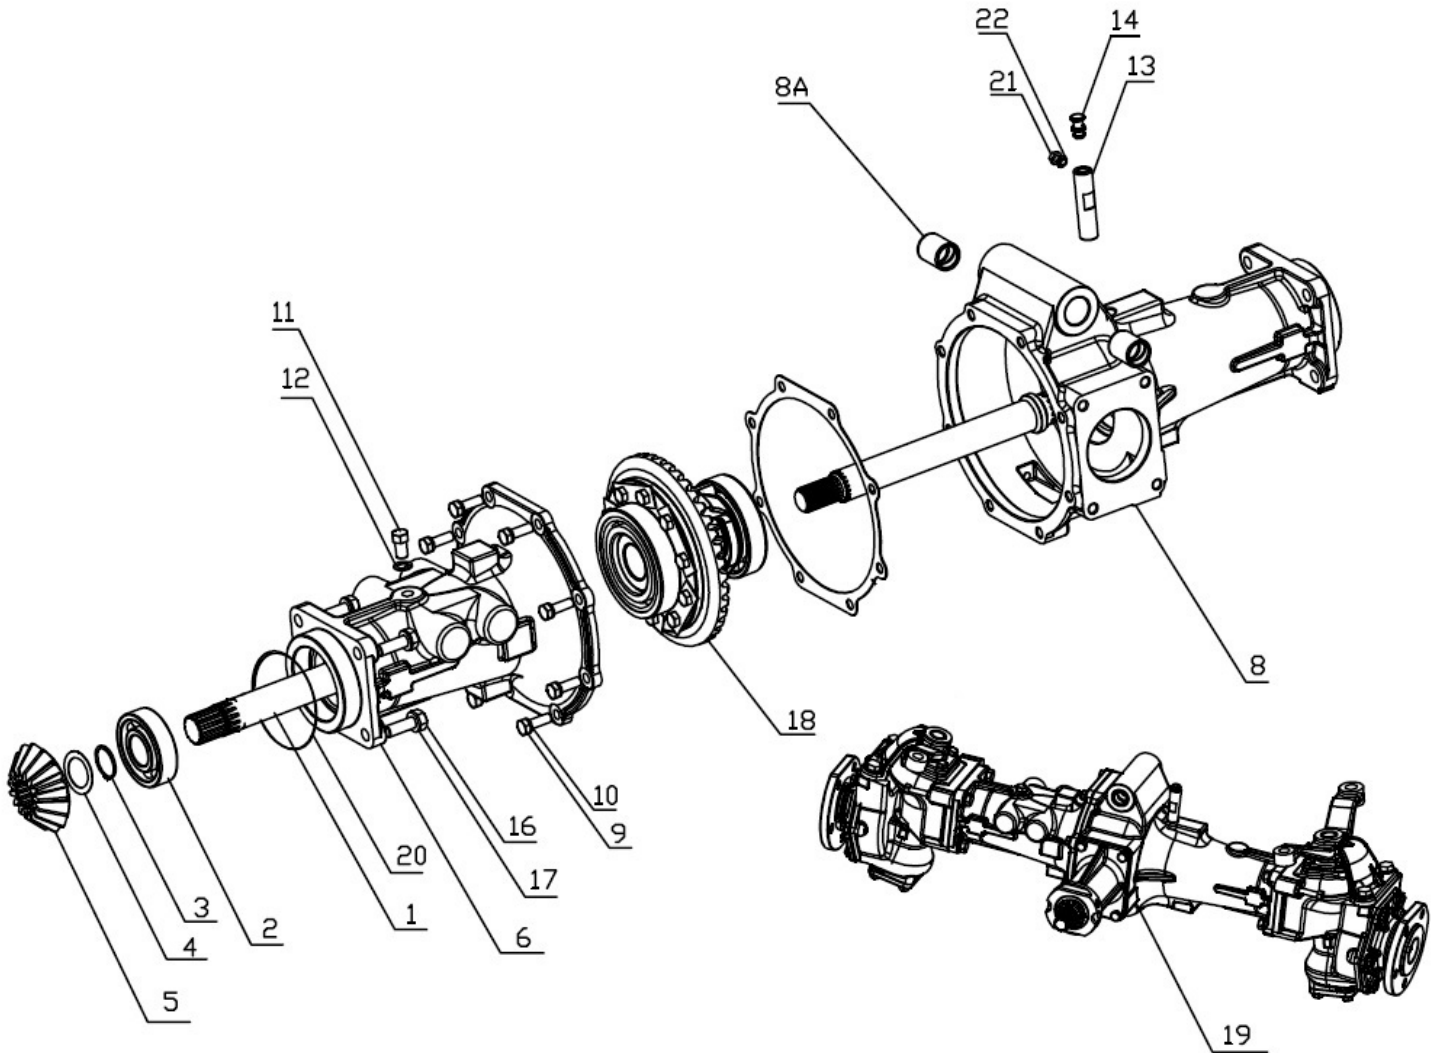

20140A-1/1

FRONT AXLE- TRUMPET ASSY

Sr.	Model	Item Code	Description	Qty	Int.	Remarks	Cut Off
1	ALL MODELS	10051010AC	FRONT AXLE SHAFT	2			
2	ALL MODELS	20004125AA	BALL BEARING 63/28	2			
3	ALL MODELS	20004276AA	EXTERNAL CIRCLIP A-28 IS:3075	2			
4	ALL MODELS	10051309AA	SHIM(GEAR Z-15)-0.20	1			
4(i)	ALL MODELS	10051310AA	SHIM(GEAR Z-15)-0.30	1			
4(ii)	ALL MODELS	10051311AA	SHIM(GEAR Z-15)-0.50	1			
5	ALL MODELS	300000301A	BEVEL GEAR Z-15	2			
6	ALL MODELS	10053216AB	TRUMPET HOUSING FRONT AXLE (LH)	1