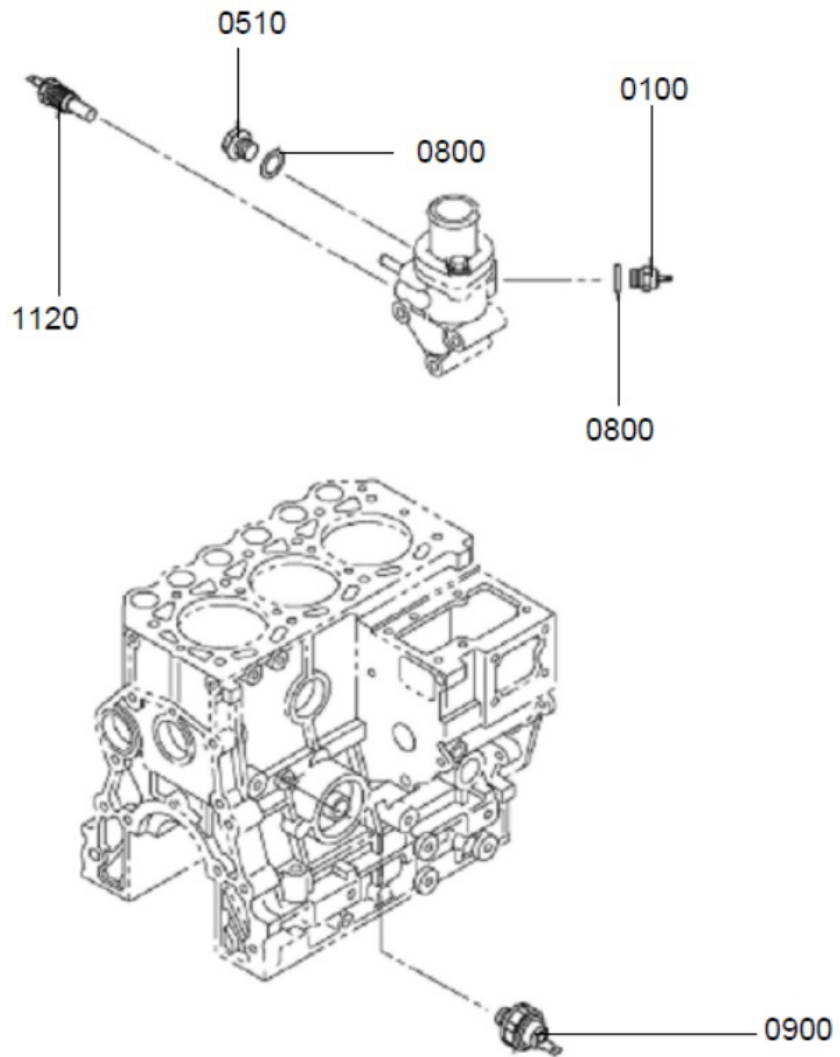

33110M-1/1

GLOW PLUG AND WIRE

Sr.	Model	Item Code	Description	Qty	Int.	Remarks	Cut Off
0400	ALL MODELS	10054847AA	PLUG, GLOW	3			
0600	ALL MODELS	10054843AA	PLATE, CONNECTOR	1			

34110M-1/1

INSTRUMENT

Sr.	Model	Item Code	Description	Qty	Int.	Remarks	Cut Off
0100	ALL MODELS	10052229AA	SWITCH ASSY. THERMO (30N4600500)	1			
0510	ALL MODELS	10054948AA	PLUG,DRAIN	1			
0800	ALL MODELS	10054720AA	WASHER,SEALING	2			
0900	ALL MODELS	10054824AA	SWITCH, OIL PRESSURE	1			
1120	ALL MODELS	10012567AA	TEMPERATURE SENSOR(MHI) 30N9600950	1			