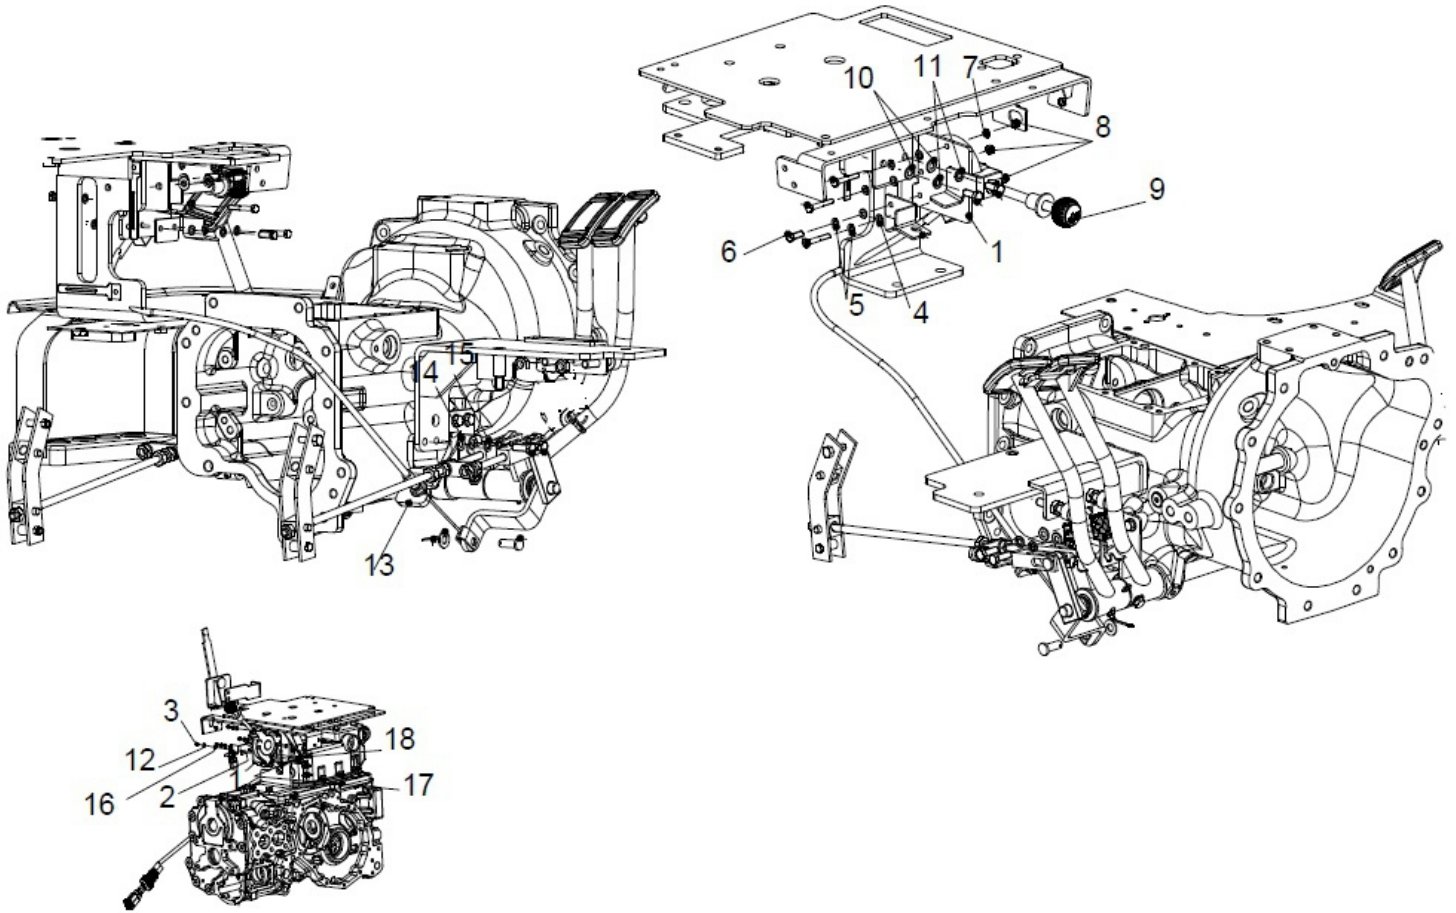

18130A-1/1

PARKING BRAKE ASSY

Sr.	Model	Item Code	Description	Qty	Int.	Remarks	Cut Off
1	ALL MODELS	300076716A	BASE MTG BKT	1			
2	ALL MODELS	300077087C	MTG BKT FOR SAFETY SWITCH	1			
3	ALL MODELS	20005491AA	HEX NUT M6 -8 SA4GS	4			
4	ALL MODELS	20004941AB	M/C WASHER DIA 6.4* DIA 12.4*1.6	5			
5	ALL MODELS	20005516AA	SPRING WASHER B-6 TYPE A IS: 3067-1972	5			
6	ALL MODELS	20005565AA	HEX HEAD SCREW M8X1.25X20 -8.8 SA4GS	3			
7	ALL MODELS	20005516AA	SPRING WASHER B-6 TYPE A IS: 3067-1972	5			
8	ALL MODELS	20005517AA	SPRING WASHER B-8 TYPE A IS: 3067-1972	5