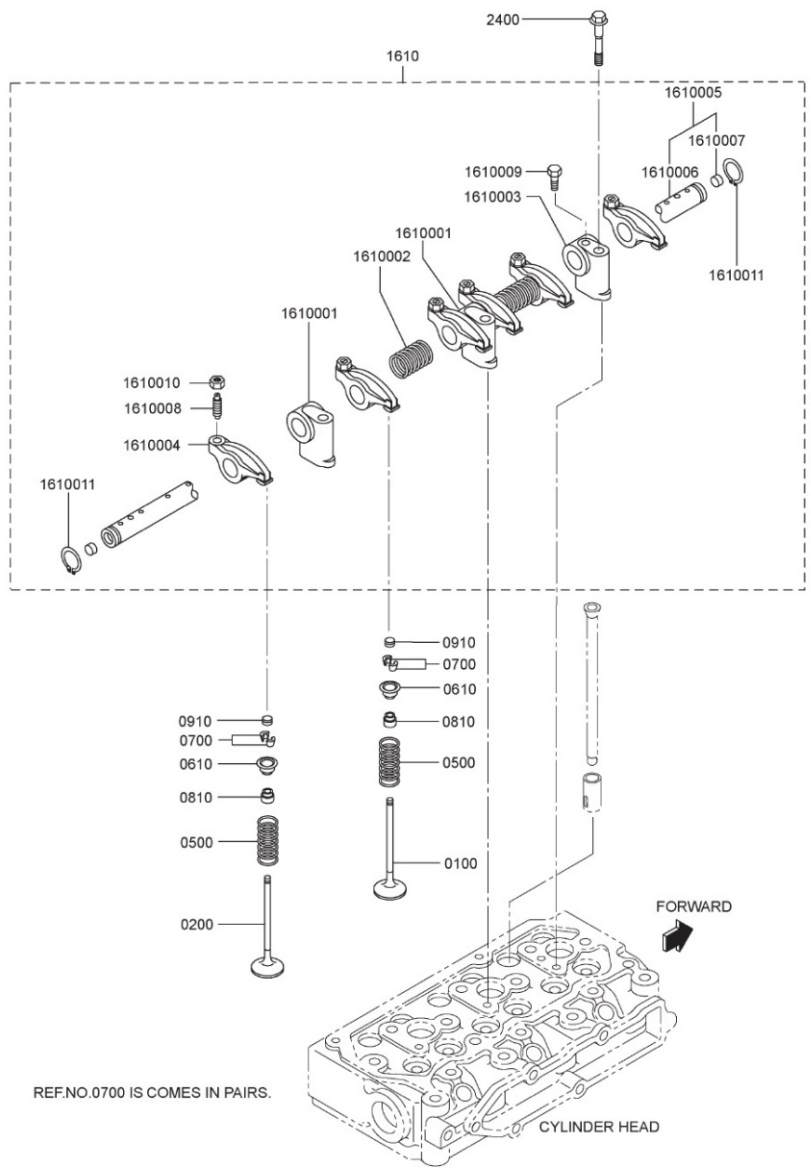

28120M-1/1

LIFTING EYE

Sr.	Model	Item Code	Description	Qty	Int.	Remarks	Cut Off
0100	ALL MODELS	10054951AA	HANGER. ENGINE	2			
1000	ALL MODELS	10057838AA	BOLT,W/WASHER	2			

28130M-1/1

VALVE MECHANISM

Sr.	Model	Item Code	Description	Qty	Int.	Remarks	Cut Off
0100	ALL MODELS	10054758AA	VALVE, INLET	3			
0200	ALL MODELS	10054759AA	VALVE, EXHAUST	3			
0500	ALL MODELS	10054757AA	SPRING, VALVE	6			
0610	ALL MODELS	10052265AA	RETAINER. VALVE(MM43330601)	6			
0700	ALL MODELS	10052159AA	LOCK. VALVE SPRING(30N0400500)	12			
0810	ALL MODELS	10052164AA	SEAL. VALVE STEM(MD115472)	6			
0910	ALL MODELS	10052109AA	CAP. VALVE STEM(31A0400700)	6			
1610	ALL MODELS	10057843AA	SHAFT ASSY,ROCKER	1			