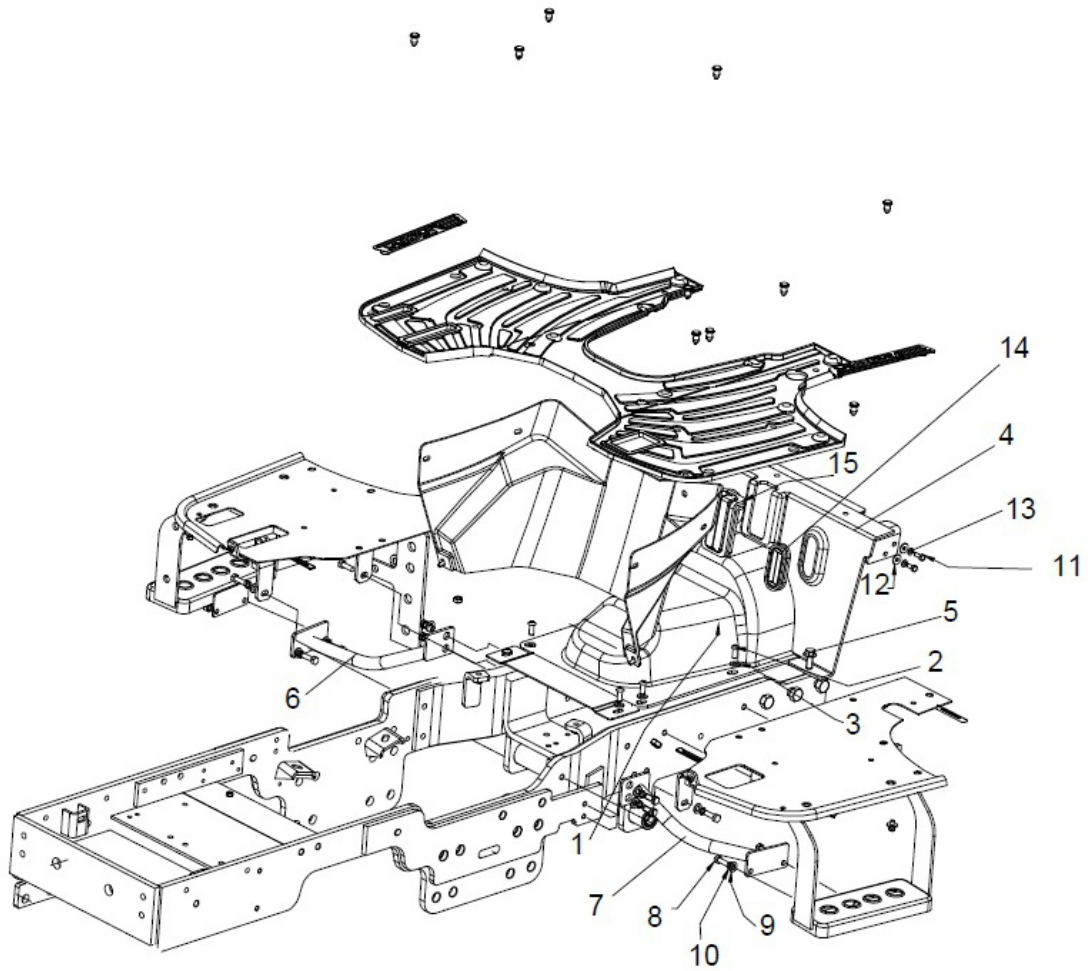

13120A-1/1

FLOOR MID

Sr.	Model	Item Code	Description	Qty	Int.	Remarks	Cut Off
1	ALL MODELS	300002922C	MID FLOOR HST	1			
2	ALL MODELS	20004658AB	TRUSS PHILIPS M/C SCREW(M8X20)	4			
3	ALL MODELS	20004935AB	PLAIN WASHER DIA 8.4 *DIA 17*1.6	4			
4	ALL MODELS	300003142C	COVER REAR	1			
5	ALL MODELS	20005540AA	HEX FLANGE SCREW M10*1.5*25 -8.8 SA4GS	2			
6	ALL MODELS	300035191B	SUPPORT MTG BKT RH	1			
7	ALL MODELS	300035204B	SUPPORT MTG BKT LH	1			
8	ALL MODELS	20005564AA	HEX HEAD SCREW M8X1.25-25 -8.8 SA4GS	8