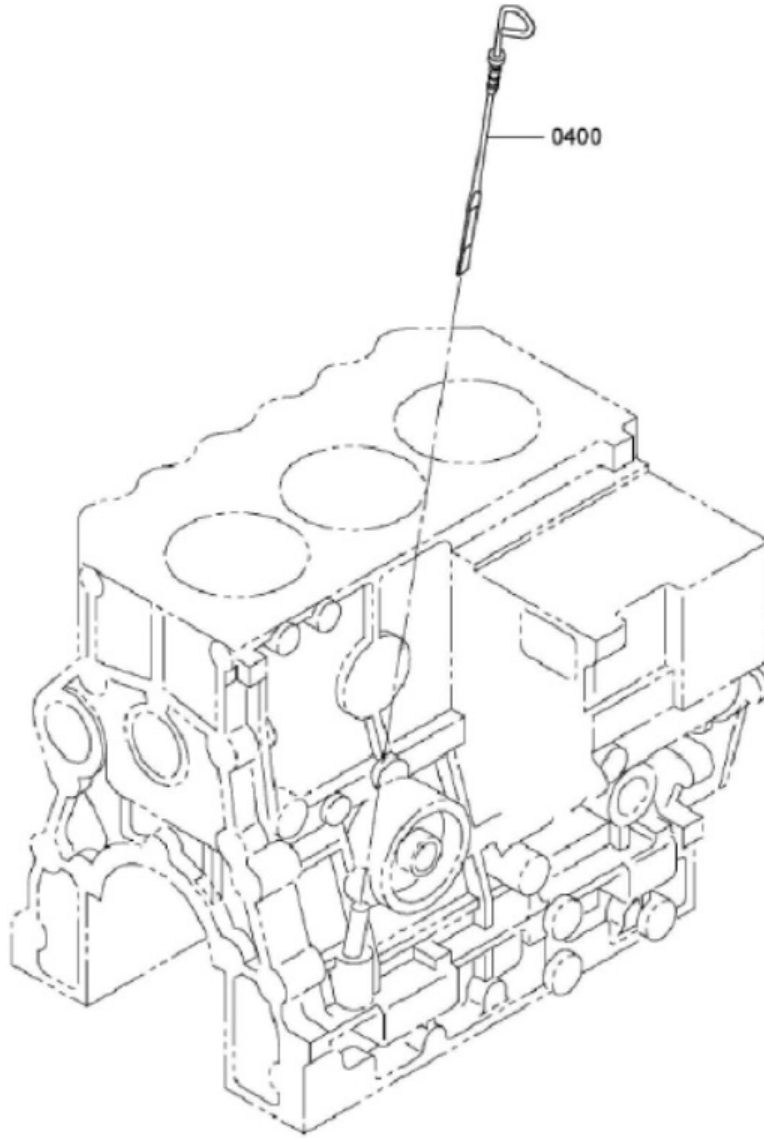

30150M-1/1

OIL FILLER & GAGE

Sr.	Model	Item Code	Description	Qty	Int.	Remarks	Cut Off
0400	ALL MODELS	10054797AA	GAGE, OIL LEVEL	1