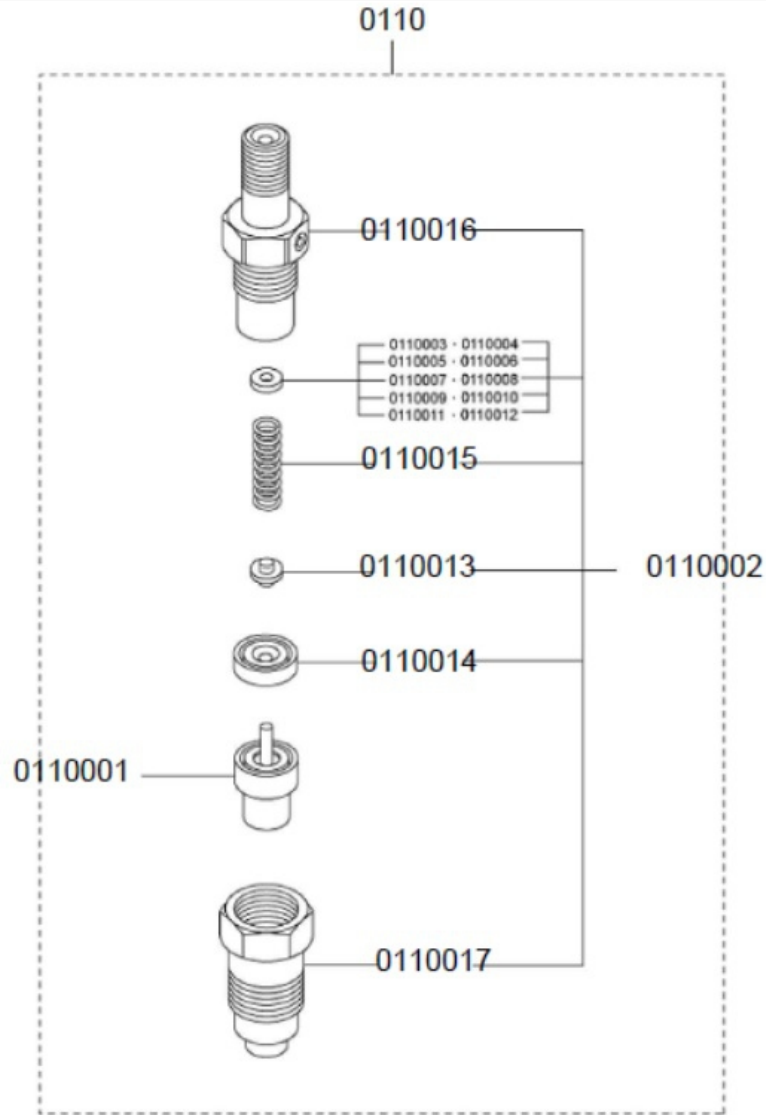

32120M-1/1

FUEL SYSTEM(NOZZLE ASSY.)

Sr.	Model	Item Code	Description	Qty	Int.	Remarks	Cut Off
0110	ALL MODELS	10054975AA	NOZZLE & HOLDER ASSY. INJECTION	3			
01100	ALL MODELS	10054902AA	NOZZLE ASSY	3			
01100	ALL MODELS	10055000AA	HOLDER ASSY	3			
01100	ALL MODELS	10052165AA	WASHER(MD603490)	AR		T=1.25	
01100	ALL MODELS	10052166AA	WASHER(MD603491)	AR		T=1.30	
01100	ALL MODELS	10052167AA	WASHER(MD603492)	AR		T=1.35	
01100	ALL MODELS	10052168AA	WASHER(MD603493)	AR		T=1.40	
01100	ALL MODELS	10052169AA	WASHER(MD603494)	AR		T=1.45