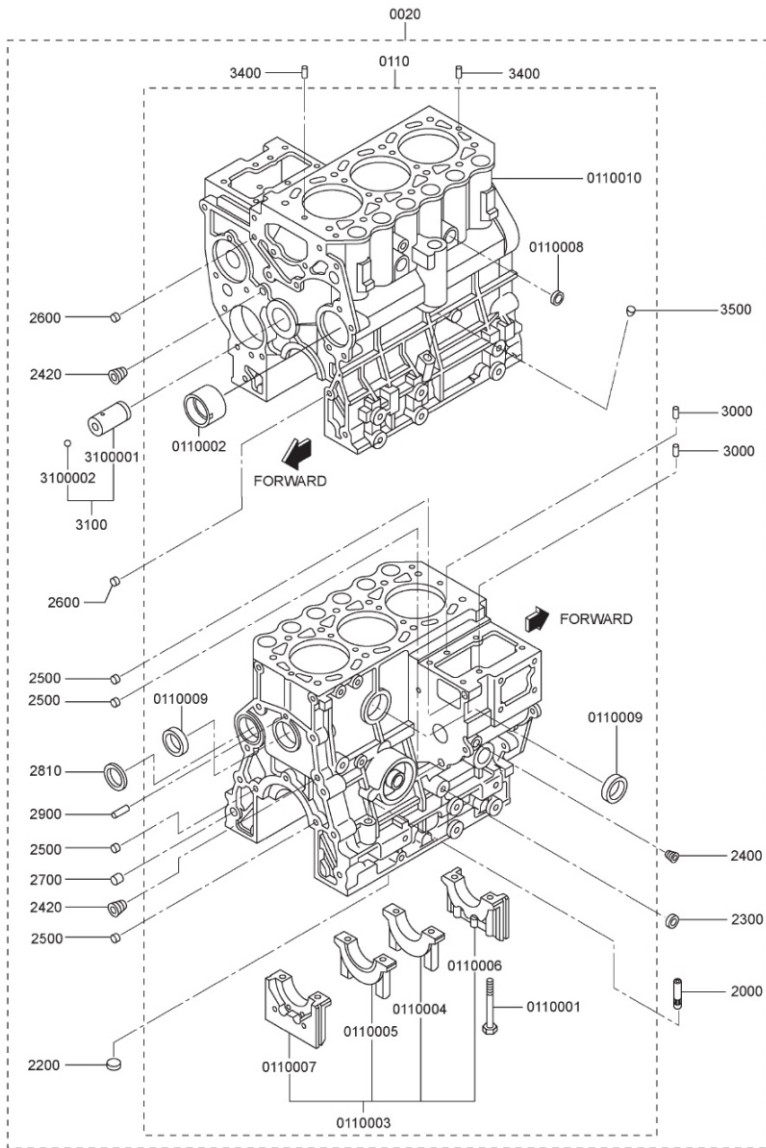

28160M-1/1

CRANKCASE ASSY.

Sr.	Model	Item Code	Description	Qty	Int.	Remarks	Cut Off
0020	ALL MODELS	10054828AA	BLOCK ASSY,CYLINDER	AR			
0110	ALL MODELS	-	BLOCK SUB ASSY,CYLINDER	1			
2000	ALL MODELS	10052226AA	GUIDE. OIL LEVEL GAGE (30N0702100)	1			
2200	ALL MODELS	10054940AA	CAP. SEALING	1			
2300	ALL MODELS	10054941AA	CAP, SEALING	1			
2400	ALL MODELS	10052322AA	PLUG, TAPERED(30N0101600)	1			
2420	ALL MODELS	10054718AA	PLUG, TAPERED	2			
2500	ALL MODELS	10055005AA	BUSHING, KNOCK	4