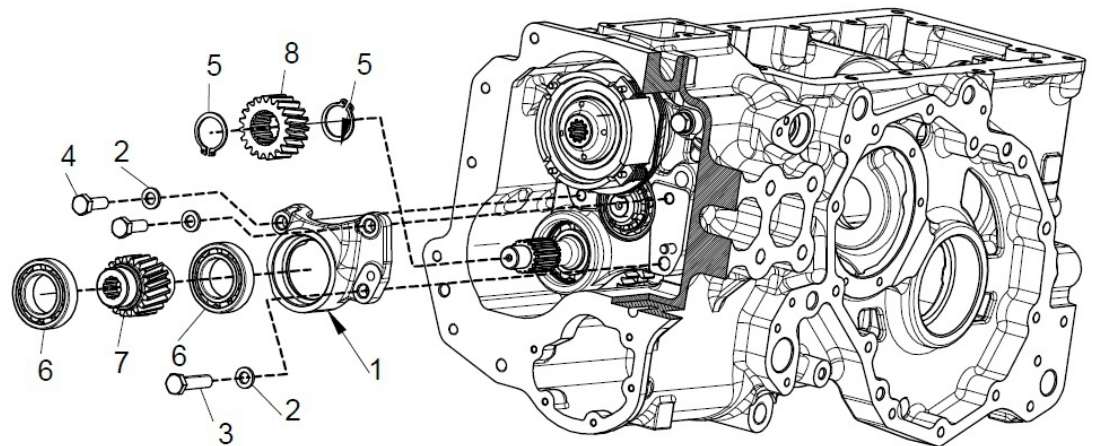

05130A-1/1

BEARING HOLDER BRACKET ASSY

Sr.	Model	Item Code	Description	Qty	Int.	Remarks	Cut Off
1	ALL MODELS	10096128AA	Bearing Holder Bracket for CM Gear	1			
2	ALL MODELS	20005518AA	SPRING WASHER B-10 TYPE A IS: 3067-1972	3			
3	ALL MODELS	200000368A	HEX HEAD SCREW M10X1.5X45	1			
4	ALL MODELS	20005562AA	HEX HEAD SCREW M10X1.5X30 -8.8 SA4GS	2			
5	ALL MODELS	20003856AA	CIRCLIP A-30 HEAVY DUTY (FOR LAY SHAFT)	2			
6	ALL MODELS	20005653AA	BALL BEARING 6007	2			
7	ALL MODELS	10096123AB	C.M. DRIVER GEAR Z-19	1			
8	ALL MODELS	10096131AB	C.M. DRIVEN GEAR Z-20	1			