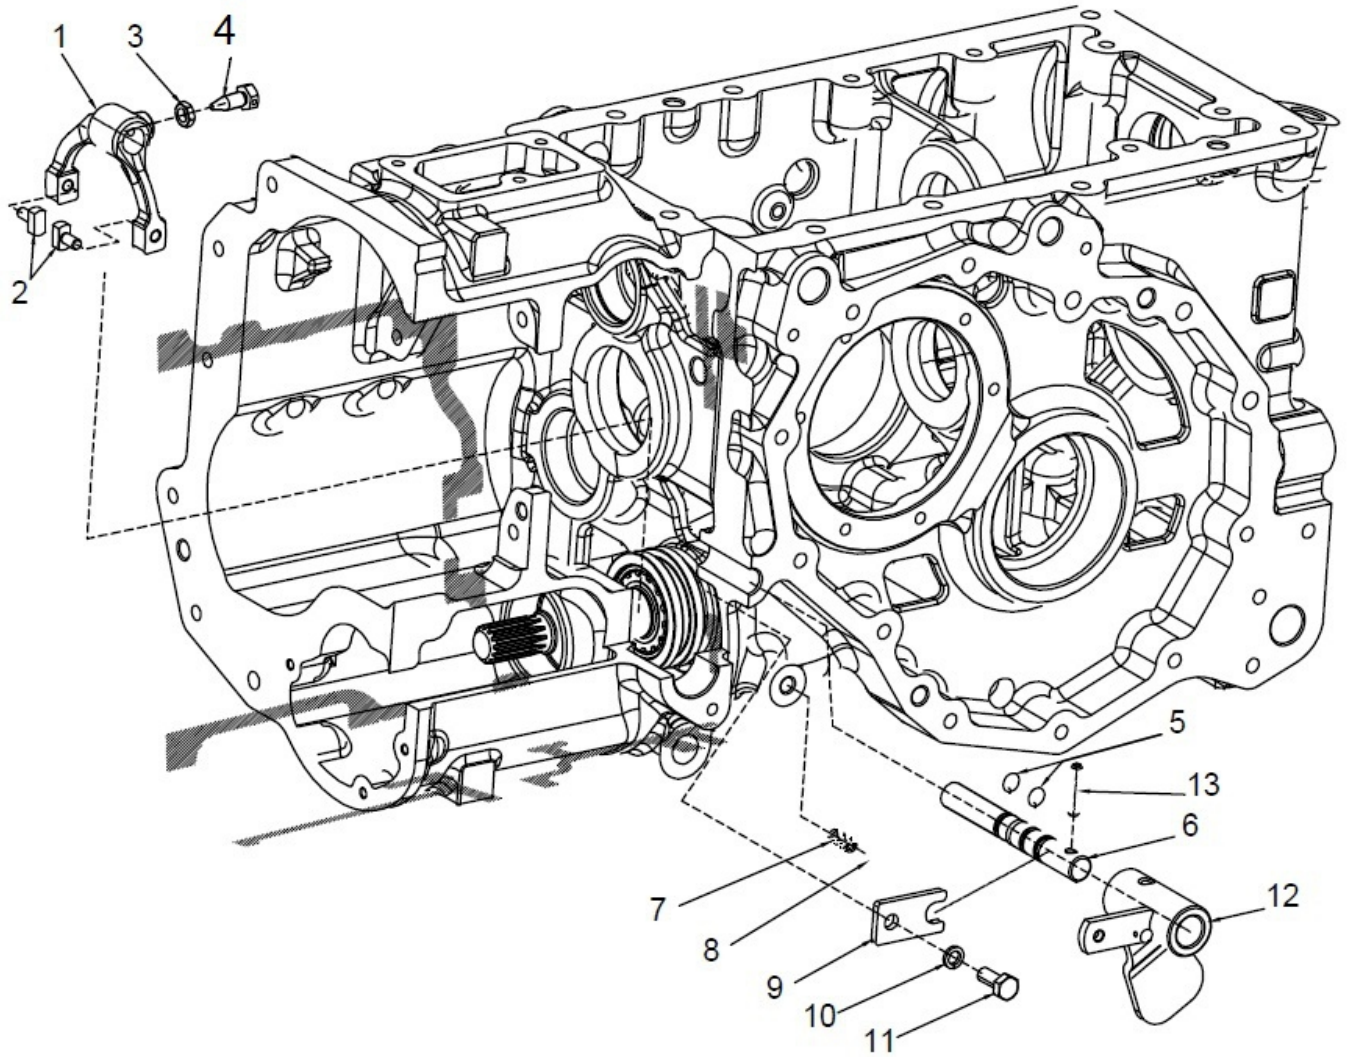

05180A-1/1

4WD LEVER ASSY

Sr.	Model	Item Code	Description	Qty	Int.	Remarks	Cut Off
1	ALL MODELS	10096289AB	FORK 4WD	1			
2	ALL MODELS	10096343AA	SLIDING PIN 4WD	2			
3	ALL MODELS	20003780AA	HEX LOCK NUT M8 X 1 (GRADE-8) SA3NS	3			
4	ALL MODELS	10009223BA	LOCKING SCREW M8*1	4			
5	ALL MODELS	20004141AC	O-RING ¥10.6 X ¥2.3	2			
6	ALL MODELS	10096293AC	PIVOT ROD 4WD	1			
7	ALL MODELS	10096117AA	SPRING (RANGE/4WD/PTO)	1			
8	ALL MODELS	10020864AB	BALL 8 DIA GRADE 20 IS:2898	1			
9	ALL MODELS	10096121AA	LOCKING STRIP	1