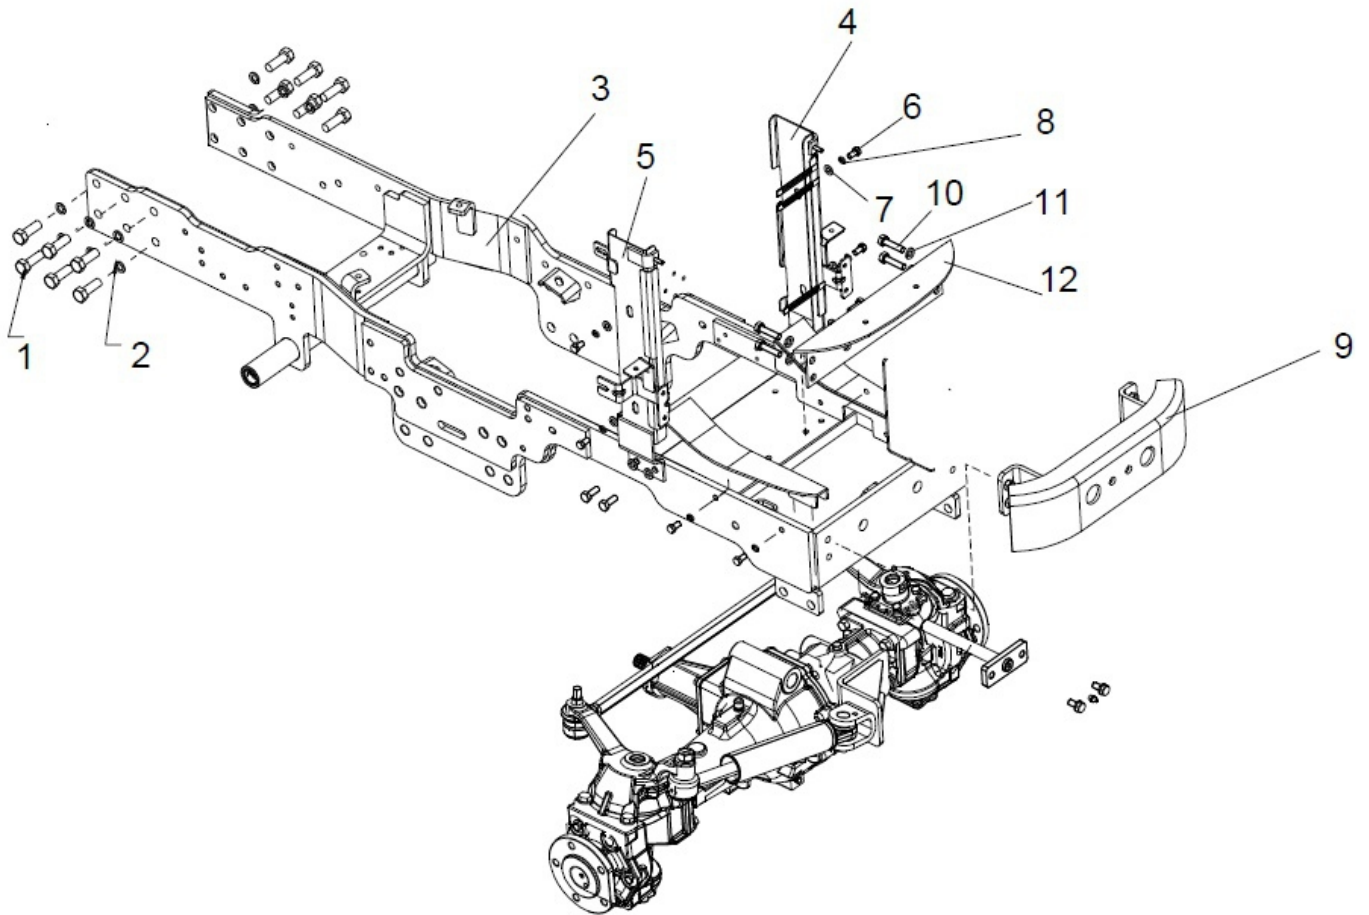

19110A-1/1

FRONT AXLE BRACKET

Sr.	Model	Item Code	Description	Qty	Int.	Remarks	Cut Off
1	ALL MODELS	20005552AA	HEX SCREW M14X2X40	12			
2	ALL MODELS	20005520AA	SPRING WASHER B-14 TYPE A IS: 3067-1972	12			
3	ALL MODELS	10096408AD	FRONT AXLE BKT	1			
4	ALL MODELS	10096544AD	RADIATOR MTG BKT ASSY LH	1			
5	ALL MODELS	10096543AC	RADIATOR MTG BKT ASSY RH	1			
6	ALL MODELS	20005565AA	HEX HEAD SCREW M8X1.25X20 -8.8 SA4GS	4			
7	ALL MODELS	20004935AB	PLAIN WASHER DIA 8.4 *DIA 17*1.6	4			
8	ALL MODELS	20005517AA	SPRING WASHER B-8 TYPE A IS: 3067-1972	4