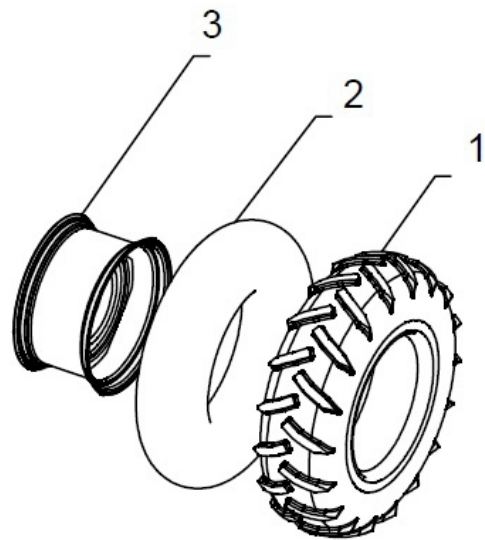

25110A-1/1

FRONT WHEEL

Sr.	Model	Item Code	Description	Qty	Int.	Remarks	Cut Off
1	ALL MODELS	10096446AA	FRONT TURF TYRE 25x8.50-14 (LG306)	2			
1	ALL MODELS	20004807AA	TR FRONT 23X8.5-12 12PR BKT SKID POWER H	2			
2	ALL MODELS	20004810AA	TR FRONT 6.00/6-12 TR-15 TUBE	2			
3	ALL MODELS	10056666AA	FRONT RIM ASSY 24HP-4X12 (SILVER)	2			
3	ALL MODELS	10056667AA	FRONT RIM ASSY 24HP	2			
3	ALL MODELS	10096439AA	FRONT WHEEL RIM ASSY (7.00 I x 14)SILVER	2			
3	ALL MODELS	10096438AA	FRONT WHEEL RIM ASSY (7.00 I x 14) C.E.D	2