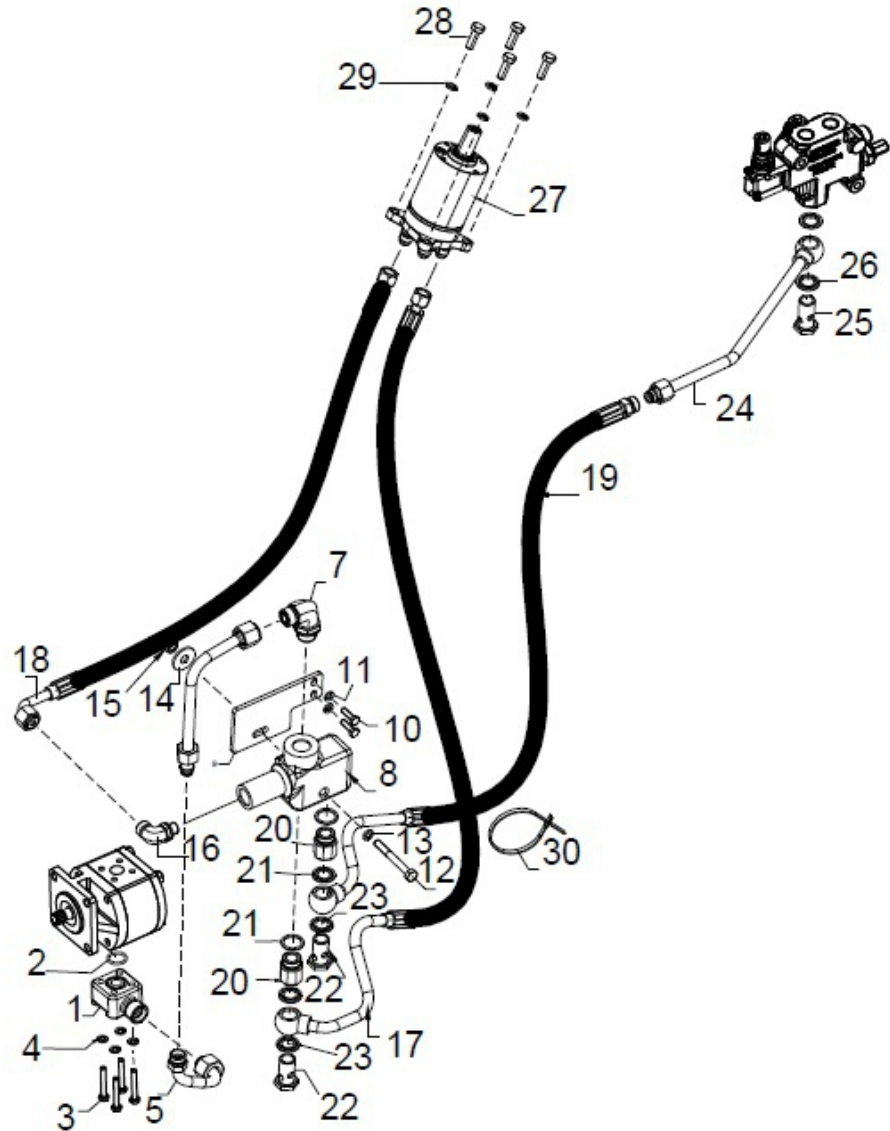

10140A-1/1

PRIORITY VALVE ASSY.

Sr.	Model	Item Code	Description	Qty	Int.	Remarks	Cut Off
1	ALL MODELS	10056598AA	DELIVERY ADAPTER	1			
2	ALL MODELS	10051651AD	O RING ¥18.3X ¥2.5	1			
3	ALL MODELS	300028444A	HEX BOLT M6*40 SA4GS	4			
4	ALL MODELS	20005516AA	SPRING WASHER B-6 TYPE A IS: 3067-1972	4			
5	ALL MODELS	300127877A	PRIMARY PIPE PUMP TO P.V	1			
7	ALL MODELS	10053155CC	90° ADJUSTABLE STUD ELBOW 12 X G1/2-A	1			
8	ALL MODELS	10053068AA	PRIORITY VALVE	1			
9	ALL MODELS	10096586AC	PRIORITY VALVE MOUNTING BRACKET	1