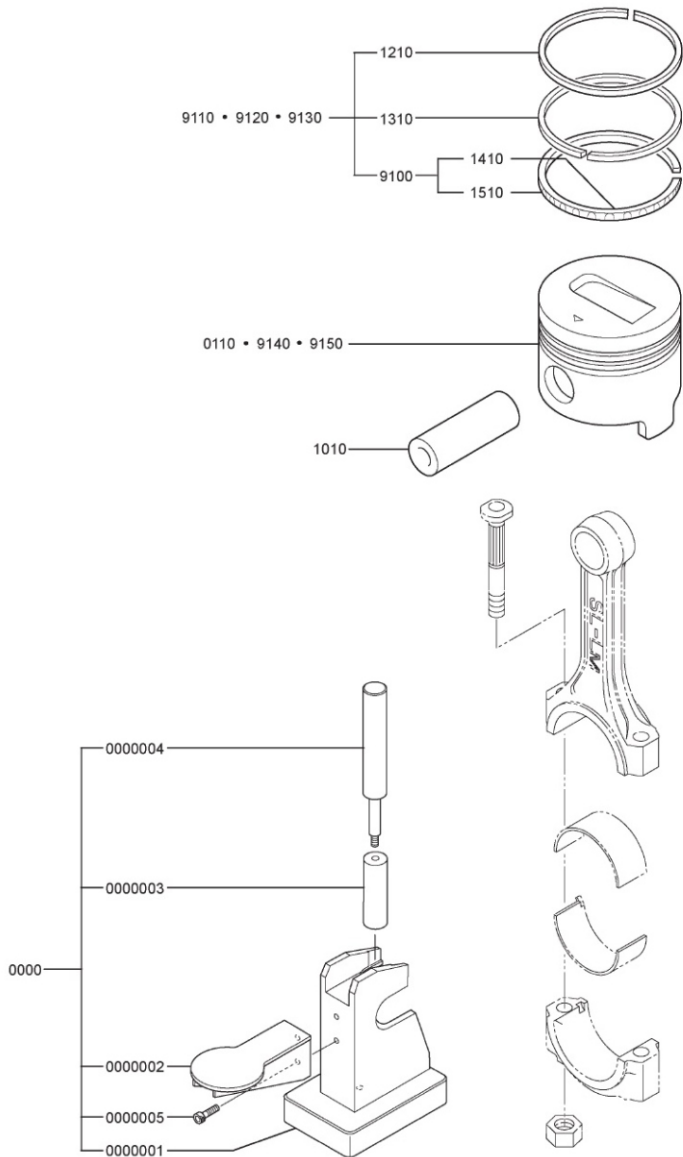

28220M-1/1

ENGINE SUPPORT

Sr.	Model	Item Code	Description	Qty	Int.	Remarks	Cut Off
0100	ALL MODELS	10054908AA	BOLT	4			

28230M-1/1

PISTON

Sr.	Model	Item Code	Description	Qty	Int.	Remarks	Cut Off
0000	ALL MODELS	10057905AA	TOOL SET,PISTON PIN	1			
00000	ALL MODELS	10057906AA	TOOL,BODY	1			
00000	ALL MODELS	10057907AA	SUPPORT,CON-ROD	1			
00000	ALL MODELS	10057908AA	GUIDE,PISTON PIN	1			
00000	ALL MODELS	10057909AA	PUSHROD,PISTON PIN	1			
00000	ALL MODELS	10057910AA	BOLT,HEXAGON SOCKET	2			
0110	ALL MODELS	10054782AA	PISTON	3			
1010	ALL MODELS	10054784AA	PIN,PISTON	3			