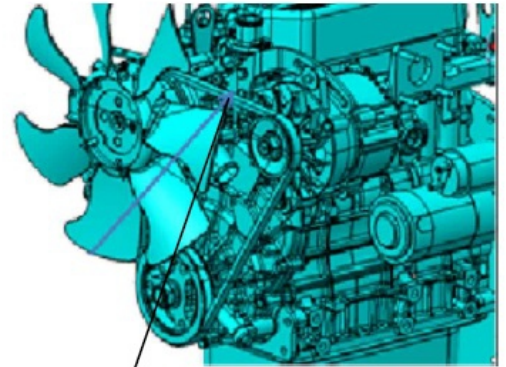

26130A-1/1

ALTERNATOR & STARTER ASSY

Sr.	Model	Item Code	Description	Qty	Int.	Remarks	Cut Off
1	ALL MODELS	300176011A	STARTER MOTOR ASSY. (GT-26 MISTUBISHI)	1			
2	ALL MODELS	20005558AA	HEX HEAD SCREW M10X1.5 - 25 8.8 SA2JS-Z	2			
3	ALL MODELS	20005611AA	PUNCHED WASHER M10	2			
4	ALL MODELS	803010050C	ALTERNATOR ASSY. (26HP)	1			
5	ALL MODELS	703010009B	ALTERNATOR STRUT_(26HP	1			
6	ALL MODELS	10053505AB	FAN BELT	1			
7	ALL MODELS	703010011B	WASHER ALTERNATOR_DIA24X2 (26HP)	1			
8	ALL MODELS	20004917AB	HEX NYLOC NUT M8*1.25 8	1