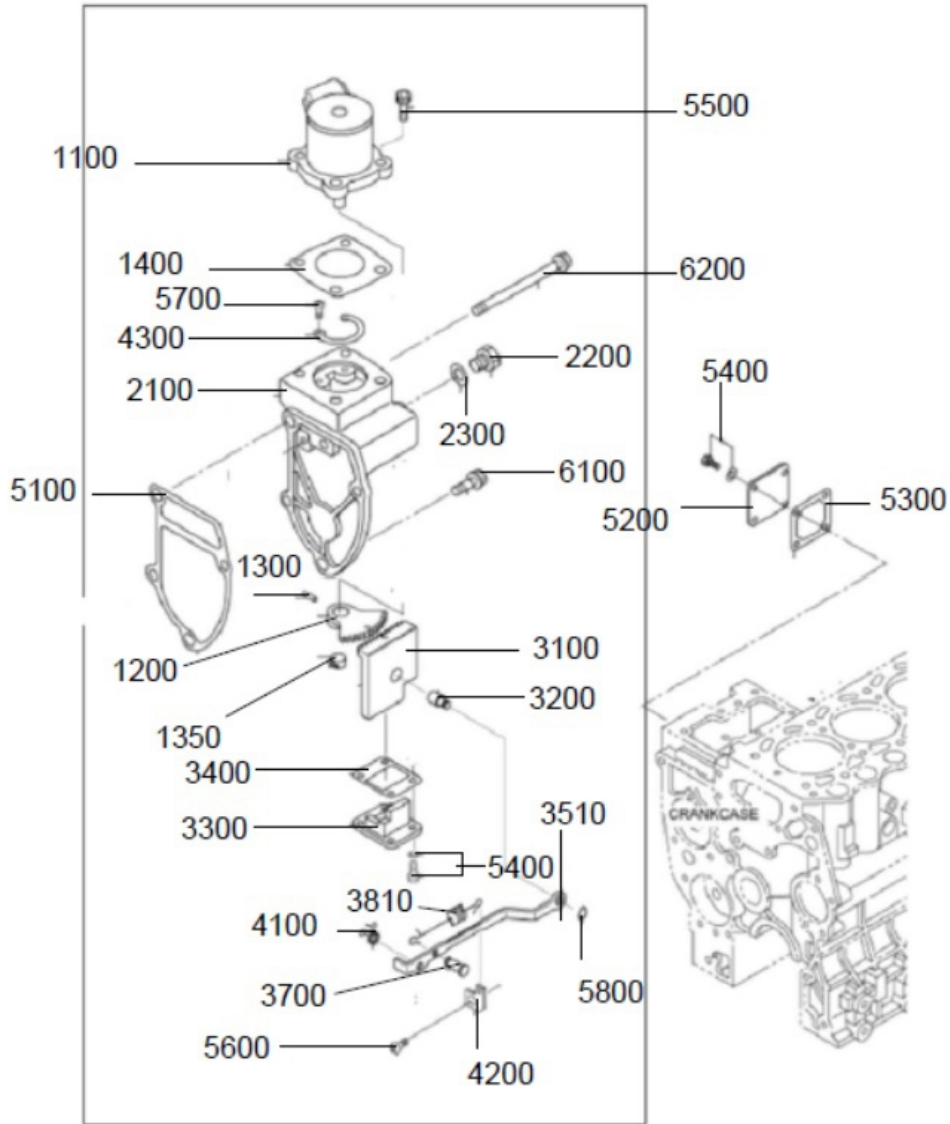

32130M-1/1

ELECTRONIC GOVERNOR

Sr.	Model	Item Code	Description	Qty	Int.	Remarks	Cut Off
1	ALL MODELS	10057974AA	GOVERNOR ASSY.	1			
1100	ALL MODELS	-	GOVERNOR	1			
1200	ALL MODELS	-	PINION,GOVERNOR	1			
1300	ALL MODELS	-	PIN,SPLIT	1			
1350	ALL MODELS	-	CKIP,HOSE	1			
1400	ALL MODELS	-	GASKET,GOVERNOR	1			
2100	ALL MODELS	-	CASE,GOVERNOR	1			
2200	ALL MODELS	-	PLUG,DRAIN	1