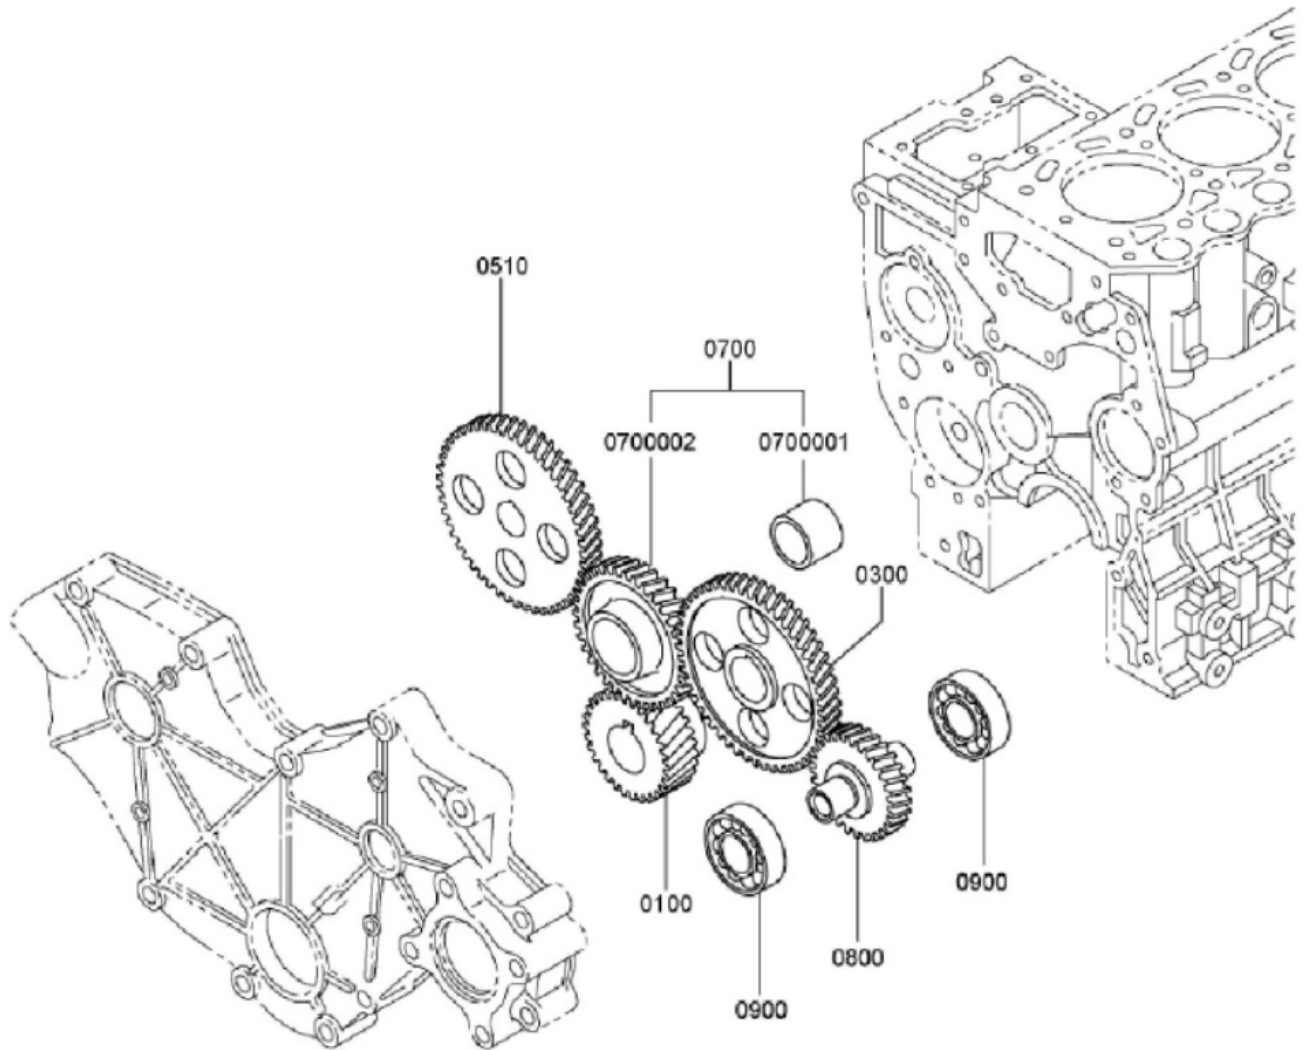

28260M-1/1

CRANK PULLEY

Sr.	Model	Item Code	Description	Qty	Int.	Remarks	Cut Off
0300	ALL MODELS	10054831AA	PULLEY,CRANKSHAFT	1			

28270M-1/1

TIMING GEAR

Sr.	Model	Item Code	Description	Qty	Int.	Remarks	Cut Off
0100	ALL MODELS	10054789AA	GEAR, CRANKSHAFT	1			
0300	ALL MODELS	10054790AA	GEAR, CAMSHAFT	1			
0510	ALL MODELS	10054787AA	GEAR, INJECTION PUMP	1			
0700	ALL MODELS	10054788AA	GEAR ASSY, IDLER	1			
0800	ALL MODELS	10057929AA	GEAR,OIL PUMP Z-28	1			
0900	ALL MODELS	10057930AA	BEARING,BALL	2			
07000	ALL MODELS	10054681AA	BUSHING, IDLER	1			
07000	ALL MODELS	-	GEAR,IDLER	1			