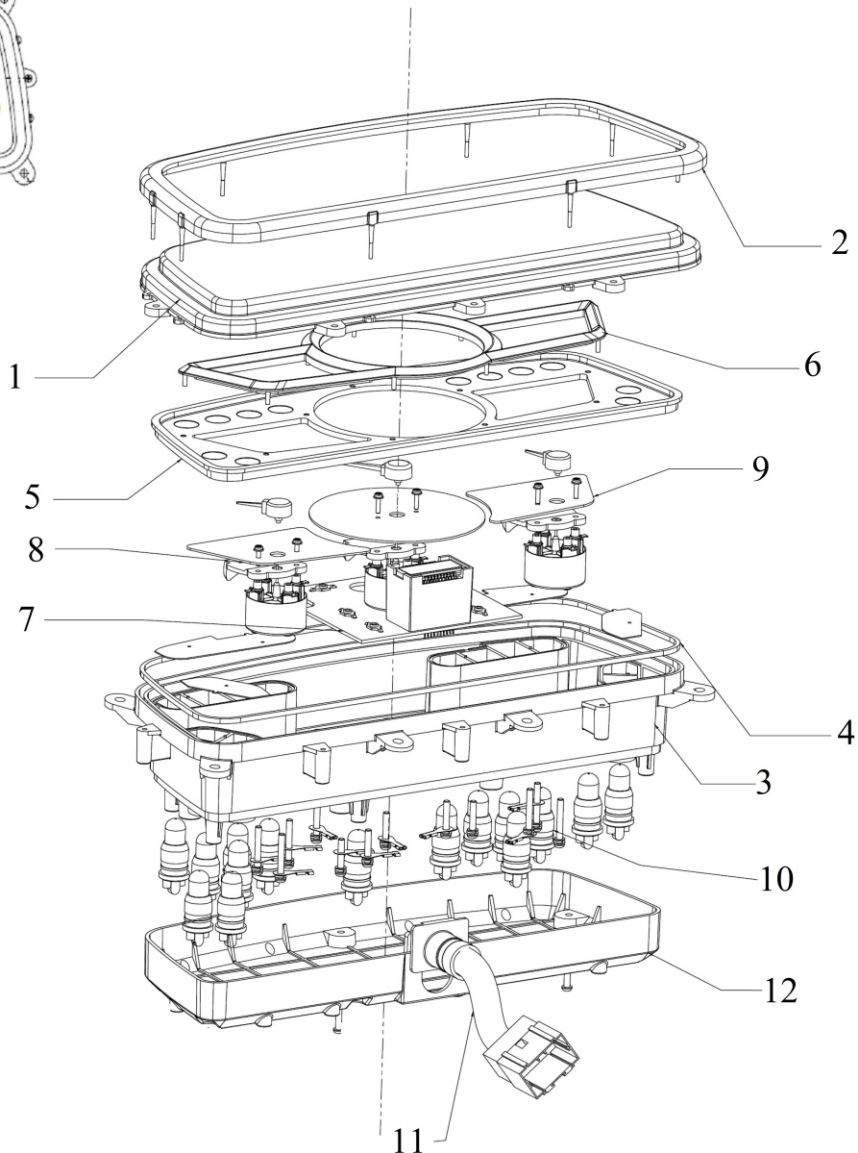

Sr.	Model	Item Code	Description	Qty	Int.	Remarks	Cut Off
A	ALL MODELS	10056595AB	INSTRUMENT CLUSTER ASSEMBLY	1		ASSY.	
1	ALL MODELS	300001709A	CRYSTAL	1			
2	ALL MODELS	300001710A	OUTER SEALING RING	1			
3	ALL MODELS	300001711A	HOUSING	1			
4	ALL MODELS	300005857A	INNER SEALING RING	1			
5	ALL MODELS	300001716A	FACIA	1			
6	ALL MODELS	300001733A	BEZEL	1			
7	ALL MODELS	300005854A	RPM METER ASSEMBLY	1