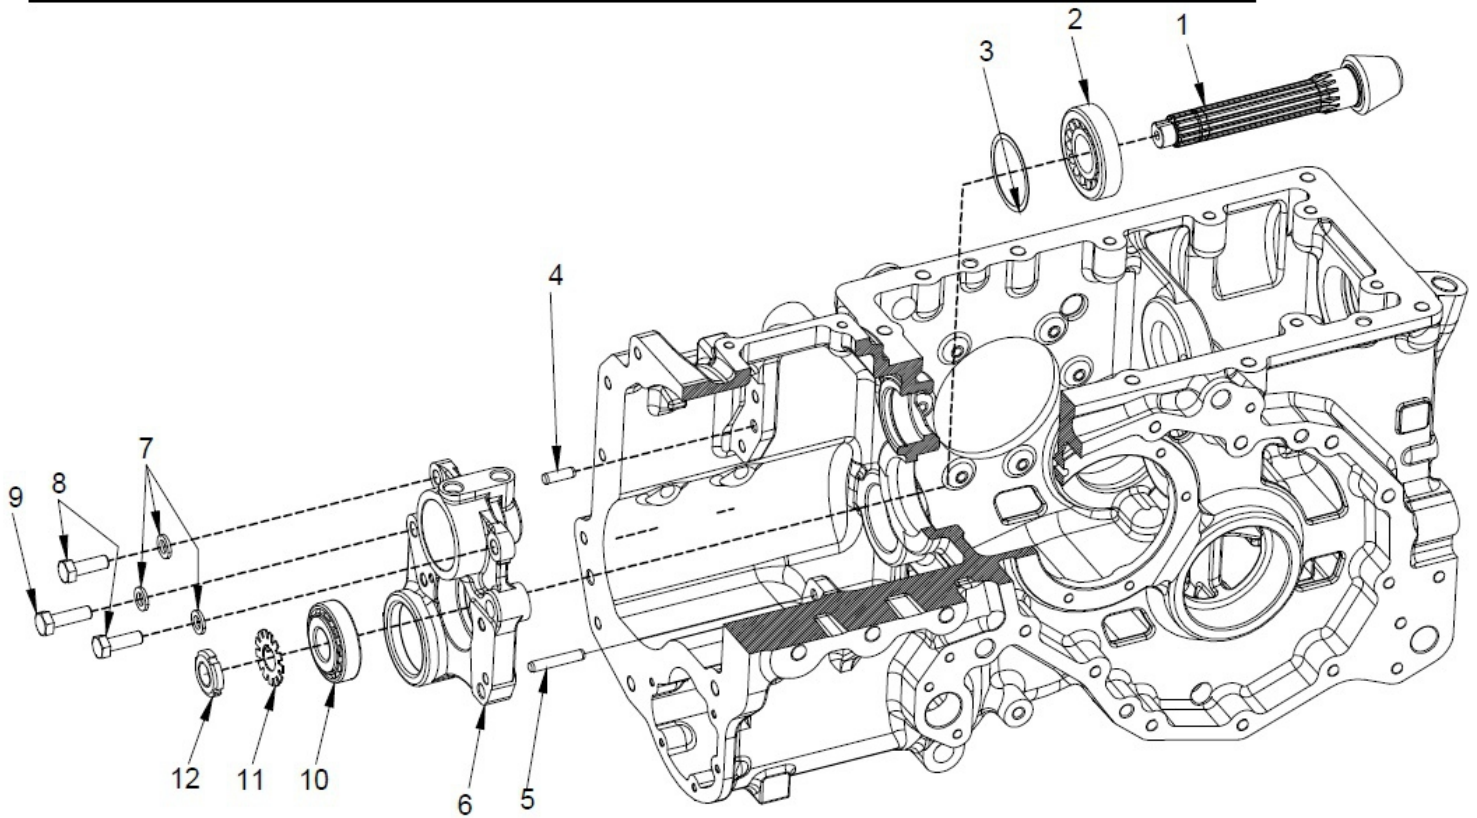

07120A-1/1

BEARING HOLDER PLATE ASSY

Sr.	Model	Item Code	Description	Qty	Int.	Remarks	Cut Off
1	ALL MODELS	10096150BA	Tail pinion	1		Child Part of 30000647C (Crown Wheel & Tail Pinion Set HST)	
2	ALL MODELS	20005656AA	TRB 30306	1			
3	ALL MODELS	10066470AA	SHIM 0.15 MM	5			
3	ALL MODELS	10066471AB	SHIM 0.2 MM	4			
4	ALL MODELS	300033600A	DOWEL PIN 8X25	1			
5	ALL MODELS	10096429AA	DOWEL ¥8X45	1			
6	ALL MODELS	10096051BA	BEARING HOLDER PLATE	1			
7	ALL MODELS	20005518AA	SPRING WASHER B-10 TYPE A IS: 3067-1972	3