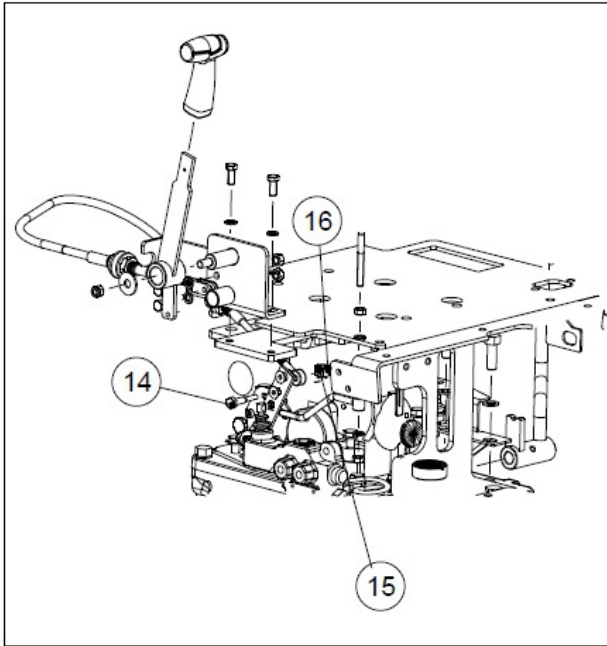

11110A-1/1

OPERATING SECTOR

Sr.	Model	Item Code	Description	Qty	Int.	Remarks	Cut Off
1	ALL MODELS	300078714A	POSITION LEVER MTG BKT	1			
2	ALL MODELS	20005624AA	M/CD WASHER B8	2			
3	ALL MODELS	20005517AA	SPRING WASHER B-8 TYPE A IS: 3067-1972	2			
4	ALL MODELS	20005565AA	HEX HEAD SCREW M8X1.25X20 -8.8 SA4GS	2			
5	ALL MODELS	300079488B	WIRE MTG BKT	1			
6	ALL MODELS	20005517AA	SPRING WASHER B-8 TYPE A IS: 3067-1972	2			
7	ALL MODELS	20005565AA	HEX HEAD SCREW M8X1.25X20 -8.8 SA4GS	2			
8	ALL MODELS	20005504AA	HEX NUT M8X1.25 -8 SA4GS	2