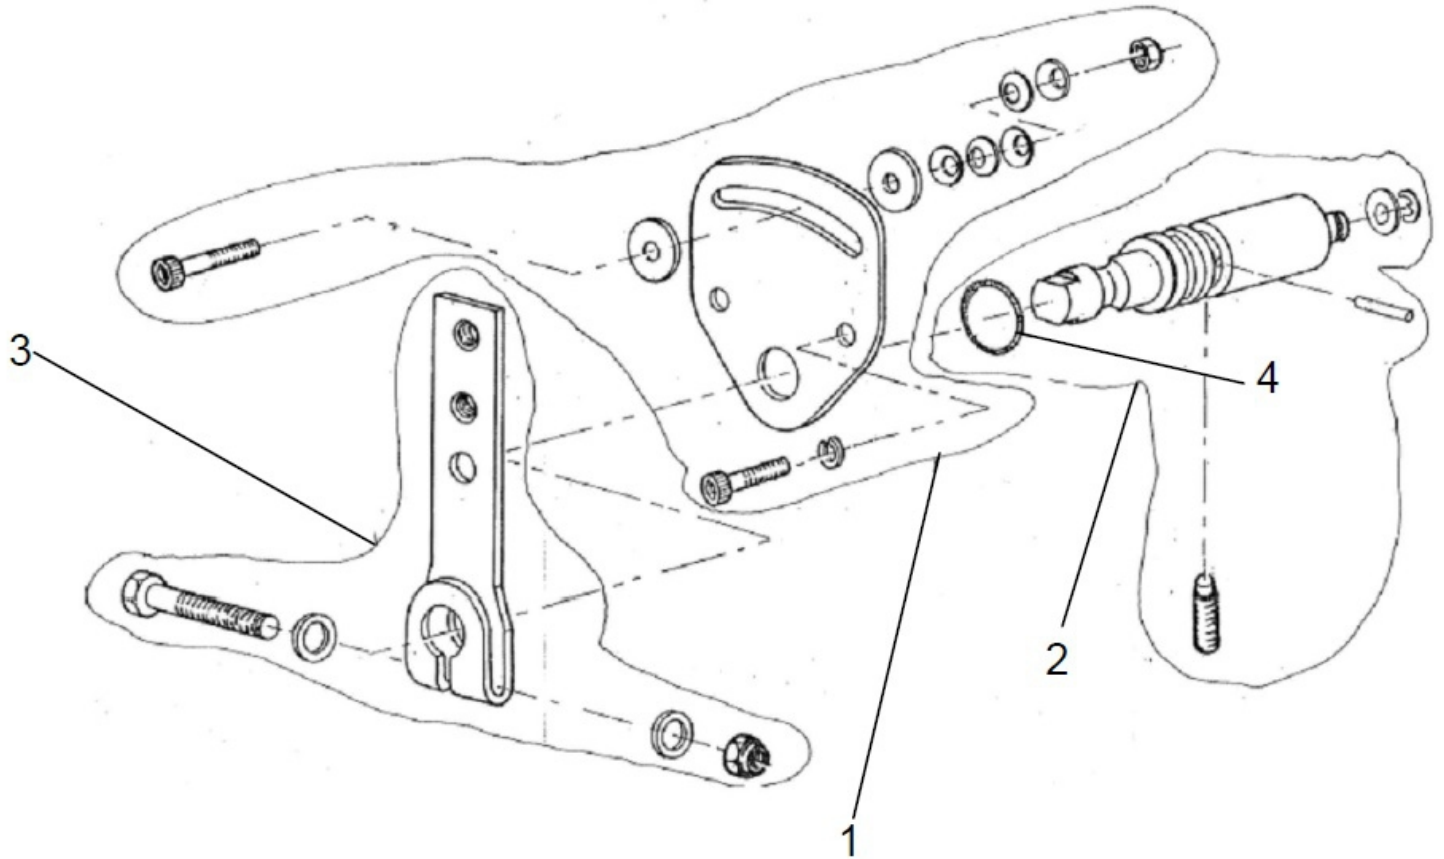

10190A-1/1

CONTROL LEVER ASSEMBLY

Sr.	Model	Item Code	Description	Qty	Int.	Remarks	Cut Off
1	ALL MODELS	10052003AA	KIT QUADRANT WITH FRICTION	1			
2	ALL MODELS	10052004AA	KIT CAMSHAFT	1			
3	ALL MODELS	10052005AA	KIT POSITION LEVER	1			
4	ALL MODELS	10052006AA	ENCL.IN SEAL KIT	1