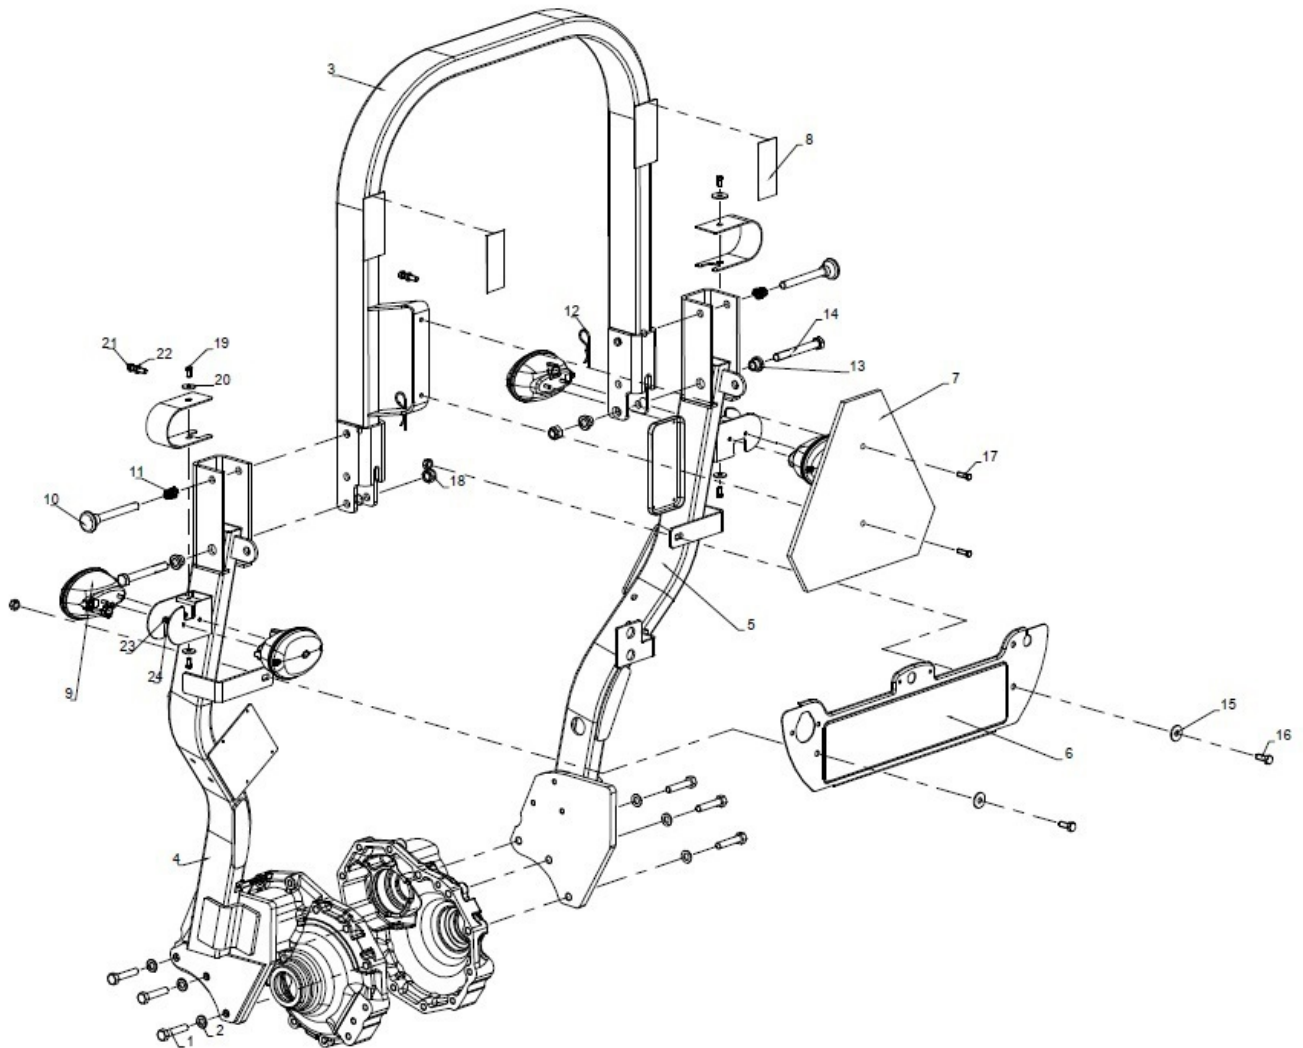

27110A-1/1

ROPS

Sr.	Model	Item Code	Description	Qty	Int.	Remarks	Cut Off
1	ALL MODELS	200000369A	HEX BOLT M12X1.75X60 8-5 SA4GS	6			
2	ALL MODELS	20004940AB	M/C WASHER DIA 13*DIA 24*2.5	6			
3	ALL MODELS	300170196B	ROPS UPPER FRAME ASSY- EPA	1			
4	ALL MODELS	300163417A	ROPS LH FRAME ASSY-HSTEPA	1			
5	ALL MODELS	300163418A	ROPS RH FRAME ASSY-HST EPA	1			
6	ALL MODELS	300178761A	REGISTRATION PLATE	1			
7	ALL MODELS	10054308AA	SMV EMBLEM US HOMOLOGATION	1			
8	ALL MODELS	300029546A	RETRO REFLECTIVE ADHESIVE TAPE	2