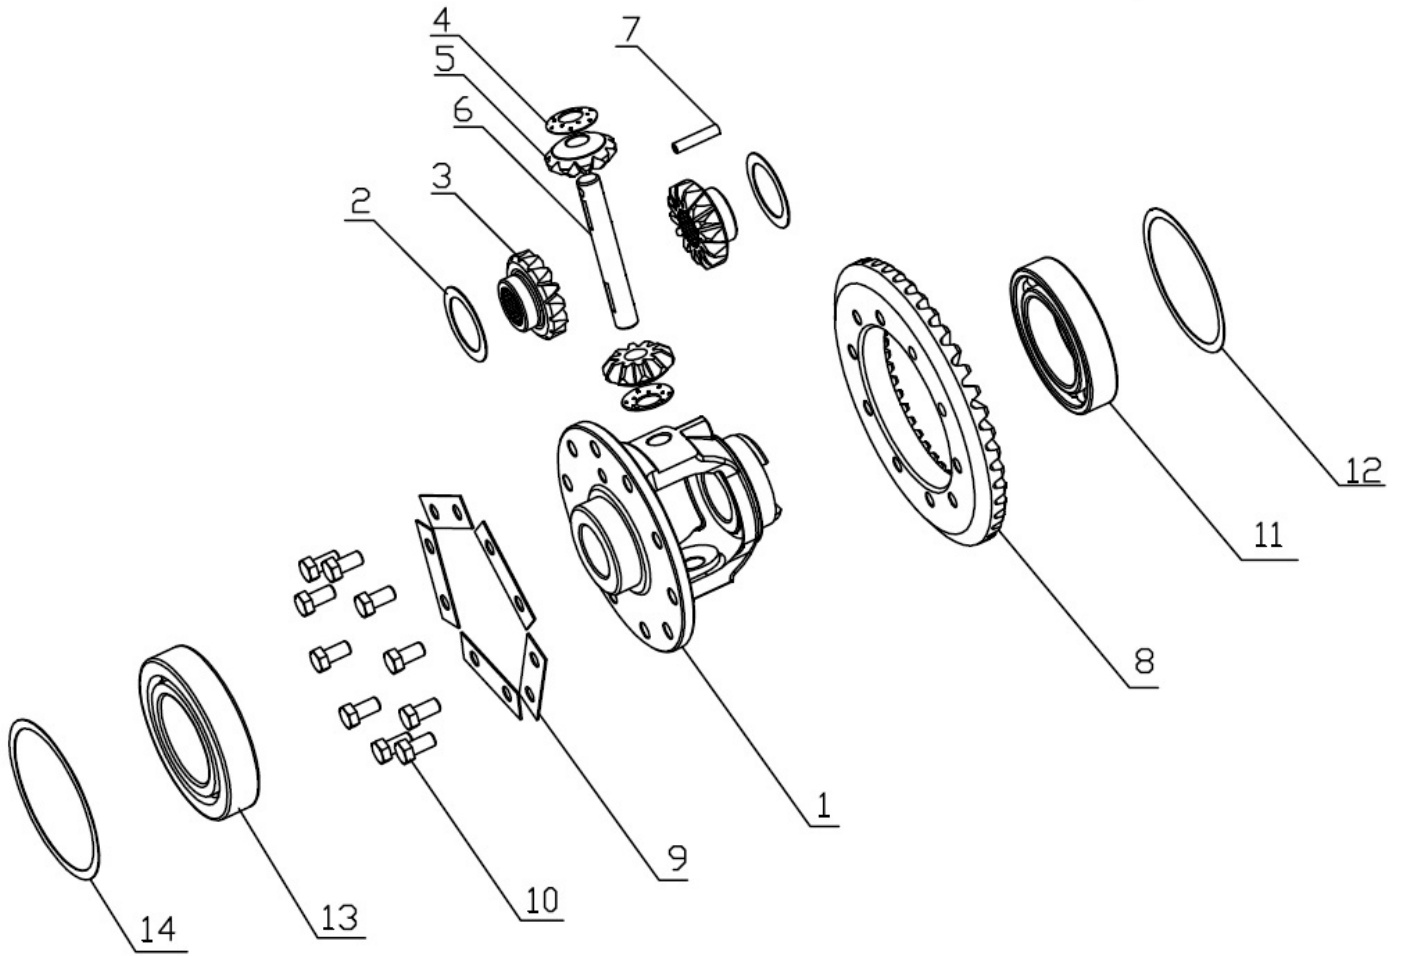

20110A-1/1

FRONT AXLE-CAGE ASSY

Sr.	Model	Item Code	Description	Qty	Int.	Remarks	Cut Off
1	ALL MODELS	10052748AA	DIFFERENTIAL CAGE -FRONT AXLE	1			
2	ALL MODELS	10030009AC	DIFFERENTIAL SIDE GEAR LINER	2			
3	ALL MODELS	10030005AG	DIFFERENTIAL SIDE GEAR (14T)	2			
4	ALL MODELS	10030008AD	DIFFERENTIAL PINION LINER	2			
5	ALL MODELS	10030006AF	DIFFERENTIAL PINION GEAR (10T)	2			
6	ALL MODELS	10050833AB	PINION SHAFT	1			
7	ALL MODELS	20004150AA	SPRING COTTER SLEEVE(DIA 6X28)	1			
8	ALL MODELS	10030240AD	GEAR RING	1		C.W&T.P SET CODE (10051363AE)