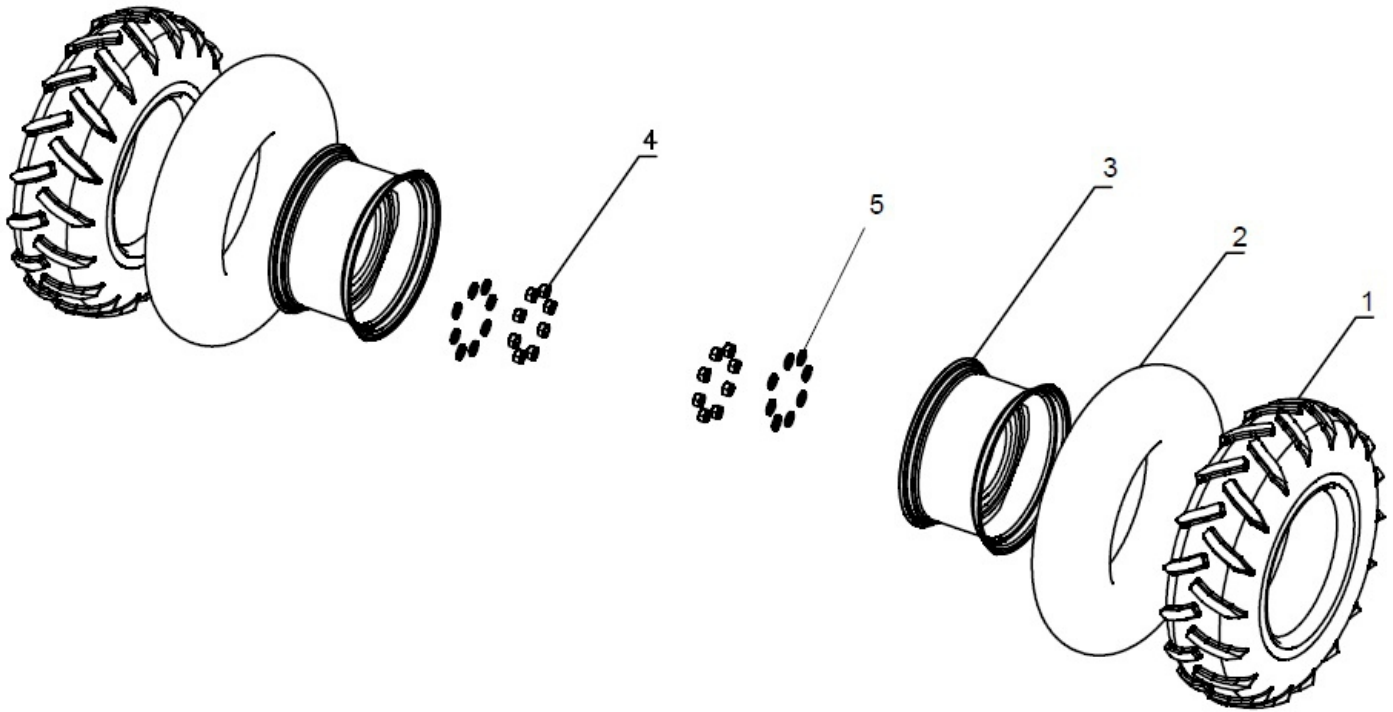

25120A-1/1

WHEEL AND TYRES REAR

Sr.	Model	Item Code	Description	Qty	Int.	Remarks	Cut Off
1	ALL MODELS	10096447AA	TR REAR 8.3-20 6PR BKT TR171 TT	2			
1	ALL MODELS	10057044AA	TR RR 33X15.5-16.5 12PR BKT SKID P HD TL	2			
2	ALL MODELS	20004809AA	TR REAR 8.3-20 TR-218A TUBE	2			
3	ALL MODELS	10096442AA	REAR RIM ASSY 24HP-W7X20 (SILVER)	2			
3	ALL MODELS	10096441AA	REAR RIM ASSY 24HP	2			
3	ALL MODELS	10056668AA	REAR RIM 16.5 X 12.00(SILVER PAINTED)	2			
3	ALL MODELS	10056669AA	REAR RIM 16.5 X 12.00(W/O PAINT)	2			
4	ALL MODELS	20005513AA	HEX NUT M16X1.5 -8 SA2GS	10