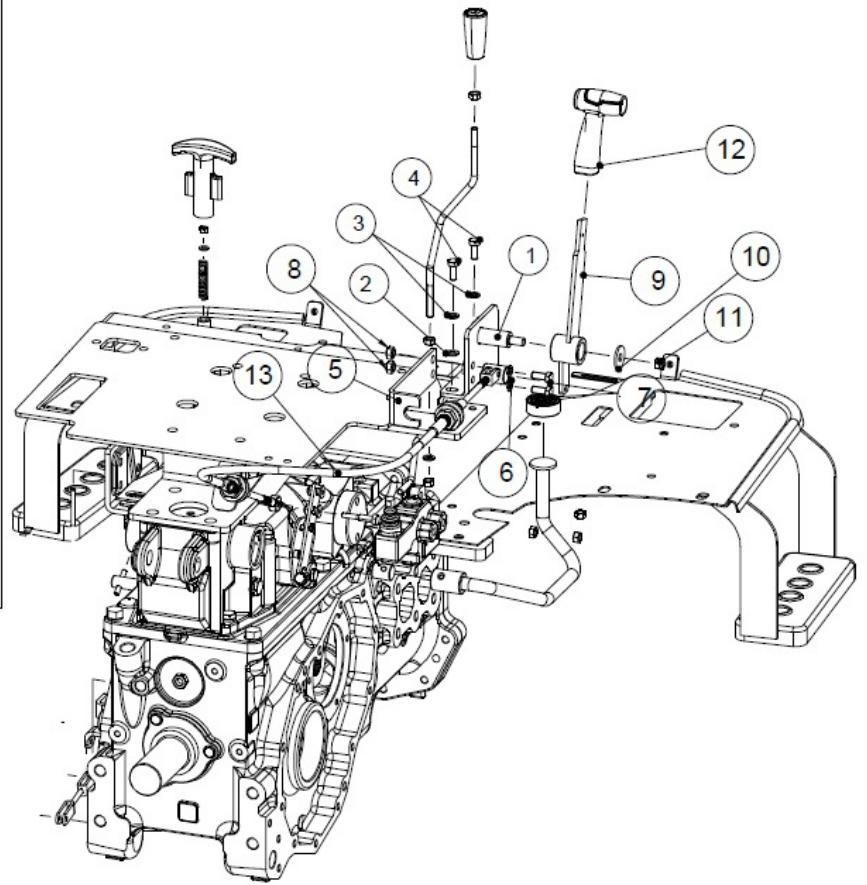

11110A-1/1

OPERATING SECTOR

Sr.	Model	Item Code	Description	Qty	Int.	Remarks	Cut Off
1	ALL MODELS	300078714A	POSITION LEVER MTG BKT	1			
2	ALL MODELS	20005624AA	M/CD WASHER B8	2			
3	ALL MODELS	20005517AA	SPRING WASHER B-8 TYPE A IS: 3067-1972	2			
4	ALL MODELS	20005565AA	HEX HEAD SCREW M8X1.25X20 -8.8 SA4GS	2			
5	ALL MODELS	300079488B	WIRE MTG BKT	1			
6	ALL MODELS	20005517AA	SPRING WASHER B-8 TYPE A IS: 3067-1972	2			
7	ALL MODELS	20005565AA	HEX HEAD SCREW M8X1.25X20 -8.8 SA4GS	2			
8	ALL MODELS	20005504AA	HEX NUT M8X1.25 -8 SA4GS	2