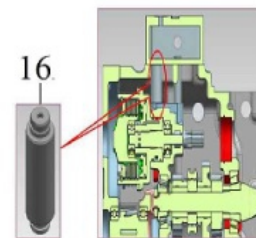

04120A-1/1

WET CLUTCH & BEARING PLATE ASSY.

Sr.	Model	Item Code	Description	Qty	Int.	Remarks	Cut Off
1	ALL MODELS	10096051BA	BEARING HOLDER PLATE	1			
2	ALL MODELS	20005518AA	SPRING WASHER B-10 TYPE A IS: 3067-1972	3			
3	ALL MODELS	20005562AA	HEX HEAD SCREW M10X1.5X30 -8.8 SA4GS	2			
4	ALL MODELS	20005123AA	HEX FLANGE SCREW M10X1.5X35- 8.8 SA4NS	1			
5	ALL MODELS	20005655AA	TRB 30305	1			
6	ALL MODELS	10096481AB	LOCKING WASHER	1			
7	ALL MODELS	10096482AA	WITHDRAWL NUT M20X1.5	1			
8	ALL MODELS	10096428AA	DOWEL #6X18	1