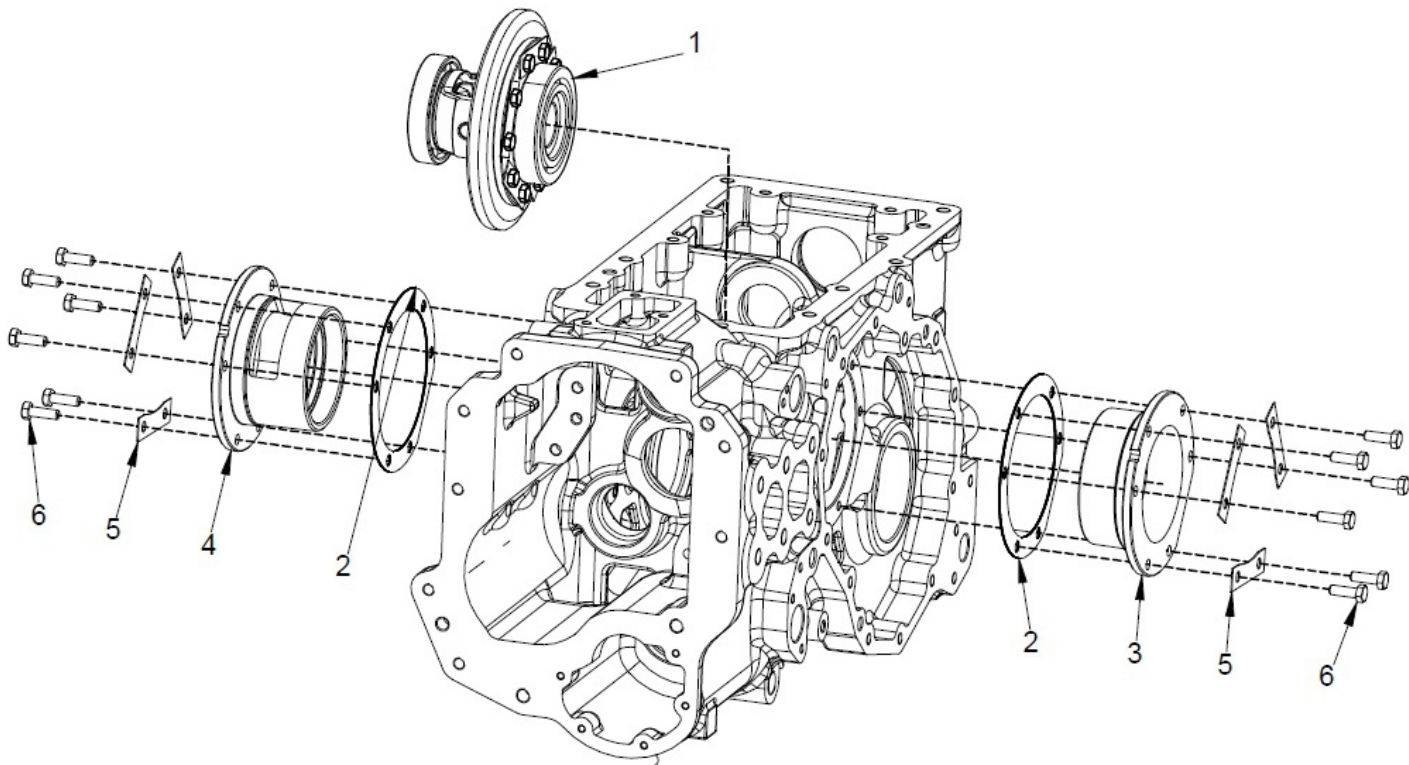

07150A-1/1

DIFFERENTIAL CAGE

Sr.	Model	Item Code	Description	Qty	Int.	Remarks	Cut Off
1	ALL MODELS	-	Differential Sub Assembly	1			
2	ALL MODELS	10096370AA	SHIM FOR CAGE CARRIER 0.1	5			
2	ALL MODELS	10096371AA	SHIM FOR CAGE CARRIER 0.2	4			
2	ALL MODELS	10096372AA	SHIM FOR CAGE CARRIER 0.5	3			
3	ALL MODELS	10096215AA	CAGE CARRIER LEFT (FINISH)	1			
4	ALL MODELS	10096218AA	CAGE CARRIER RIGHT	1			
5	ALL MODELS	10050852AA	LOCKING WASHER	6			
6	ALL MODELS	20005564AA	HEX HEAD SCREW M8X1.25-25 -8.8 SA4GS	12