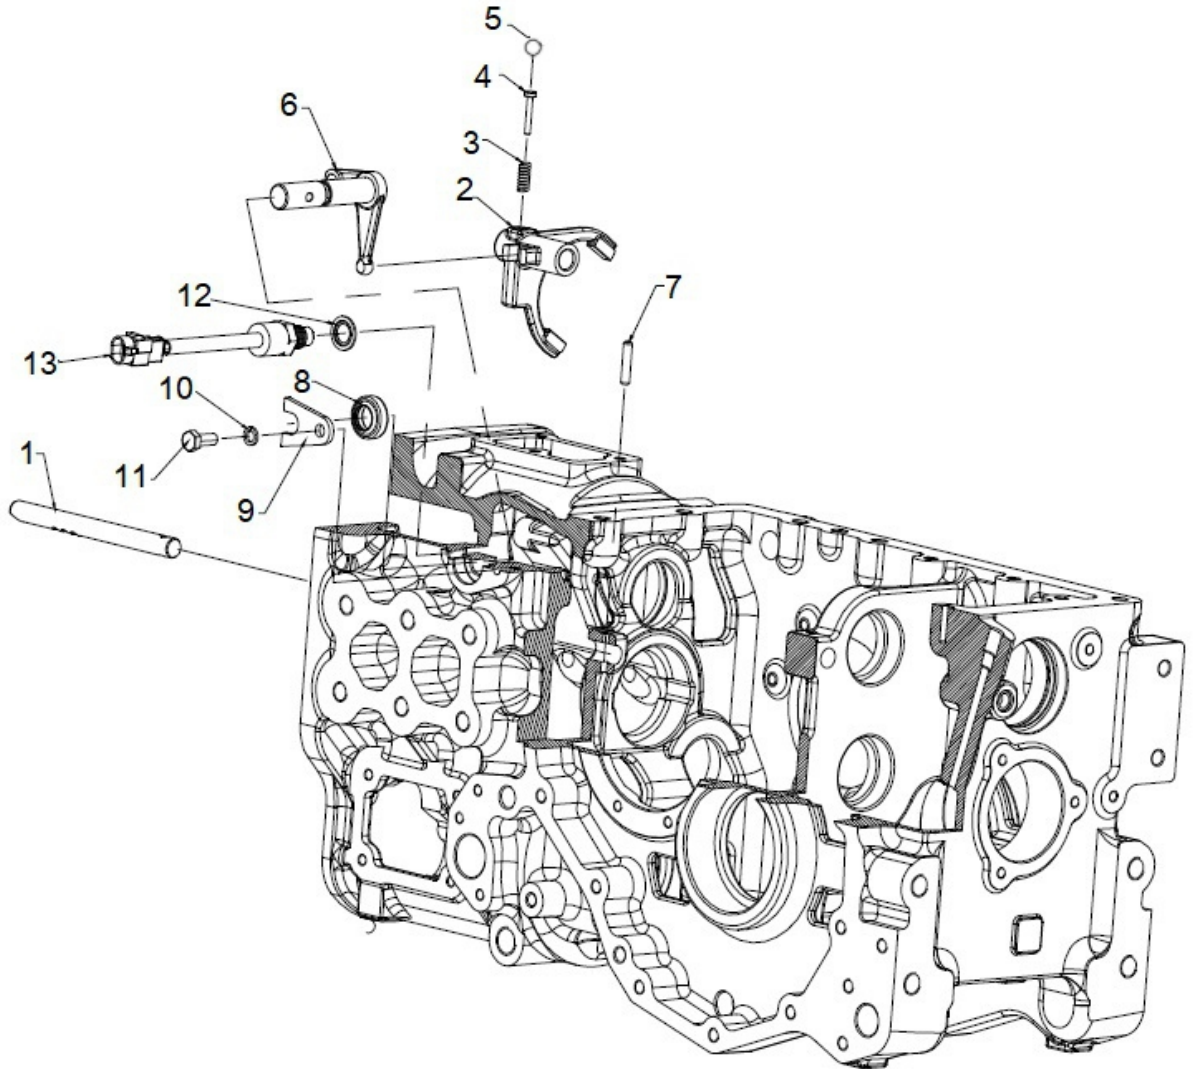

06110A-1/1

RANGE SHIFTING FORK ASSY.

Sr.	Model	Item Code	Description	Qty	Int.	Remarks	Cut Off
1	ALL MODELS	10096212AC	Shifter Rod Hi-Low	1			
2	ALL MODELS	300182361A	FORK RANGE	1			
3	ALL MODELS	10006286AA	SPRING (GEAR SHIFTER ROD)	1			
4	ALL MODELS	300183316A	PIN FOR RANGE SHIFTING FORK	1			
5	ALL MODELS	10020864AB	BALL 8 DIA GRADE 20 IS:2898	1			
6	ALL MODELS	300183317A	SHIFTING LUG ASSY RANGE HST	1			
7	ALL MODELS	20005032AA	SPRING COTTER SLEEVE 6X30 HEAVY DUTY DIN	1			
8	ALL MODELS	300127230A	OIL SEAL	1