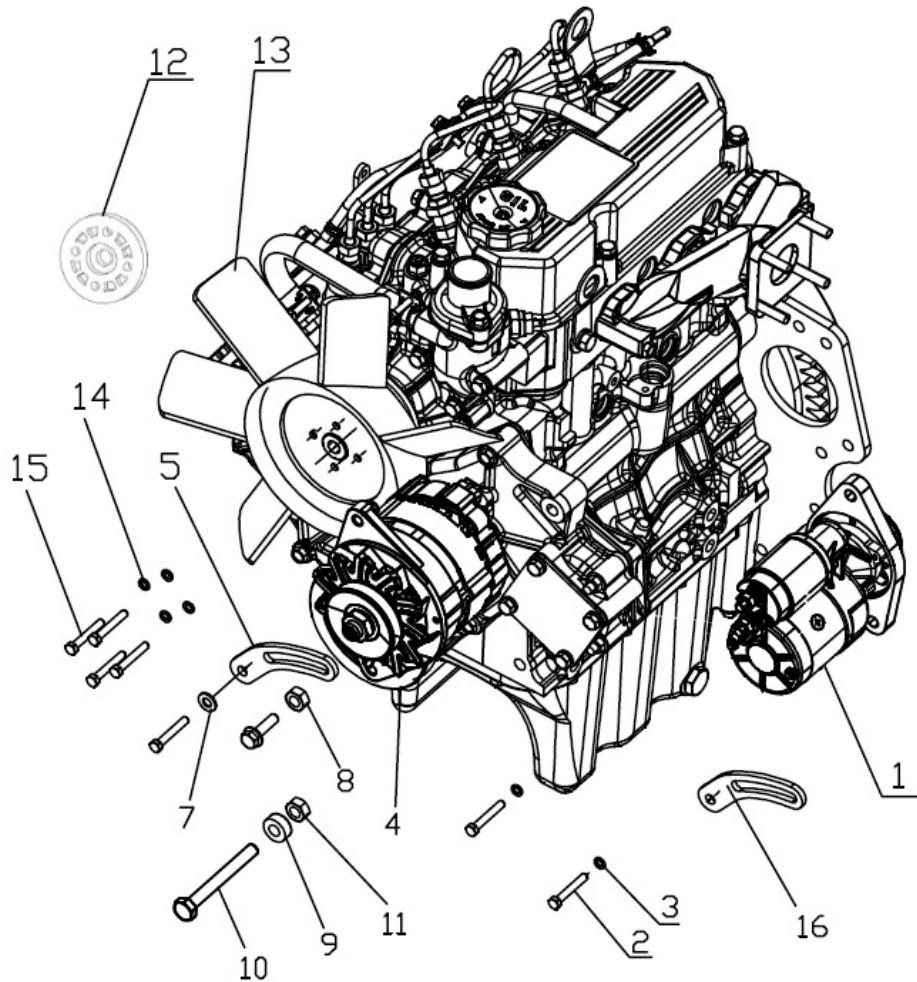

26130A-1/1

ALTERNATOR & STARTER ASSY

Sr.	Model	Item Code	Description	Qty	Int.	Remarks	Cut Off
1	ALL MODELS	300176011A	STARTER MOTOR ASSY. (GT-26 MISTUBISHI)	1			
2	ALL MODELS	20005558AA	HEX HEAD SCREW M10X1.5 - 25 8.8 SA2JS-Z	2			
3	ALL MODELS	20005611AA	PUNCHED WASHER M10	2			
4	ALL MODELS	803010050C	ALTERNATOR ASSY. (26HP)	1			
5	ALL MODELS	703010009B	ALTERNATOR STRUT_(26HP	1			
6	ALL MODELS	10053505AB	FAN BELT	1			
7	ALL MODELS	703010011B	WASHER ALTERNATOR_DIA24X2 (26HP)	1			
8	ALL MODELS	20004917AB	HEX NYLOC NUT M8*1.25 8	1