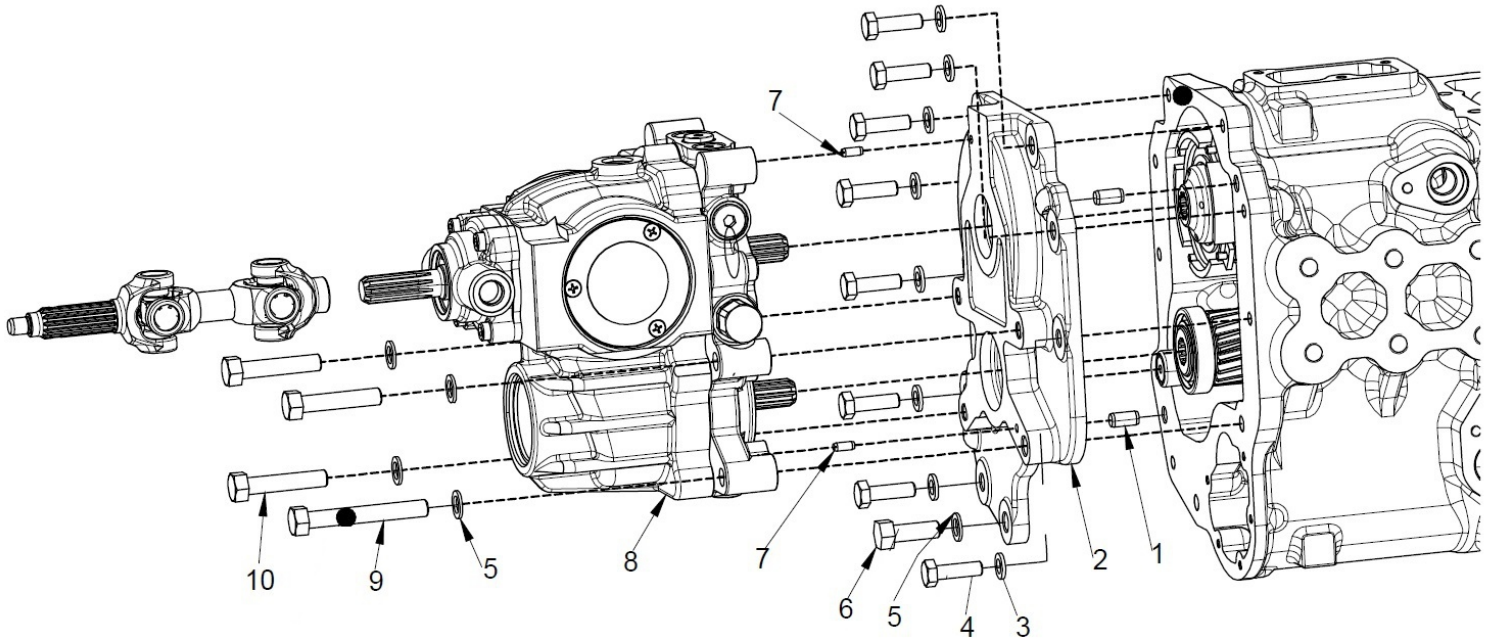

05110A-1/1

HST UNIT & INTERMEDIATE PLATE ASSY

Sr.	Model	Item Code	Description	Qty	Int.	Remarks	Cut Off
1	ALL MODELS	10051264AB	DOWEL PIN (10X20)	2			
2	ALL MODELS	300225148A	HST I/M PLATE	1			
3	ALL MODELS	20005518AA	SPRING WASHER B-10 TYPE A IS: 3067-1972	8			
4	ALL MODELS	20005123AA	HEX FLANGE SCREW M10X1.5X35- 8.8 SA4NS	8			
5	ALL MODELS	20004993AB	SPRING WASHER B-12TYPE-A IS: 3063-1972	5			
6	ALL MODELS	20003244AB	HEX SCREW M12*1.75*35	1			
7	ALL MODELS	10096427AA	DOWEL #6X15	2			
8	ALL MODELS	10096033AB	HST UNIT KYB (23 CC)	1			
9	ALL MODELS	200000755A	HEX BOLT M12X1.75X90 8-5 SA4GS	1