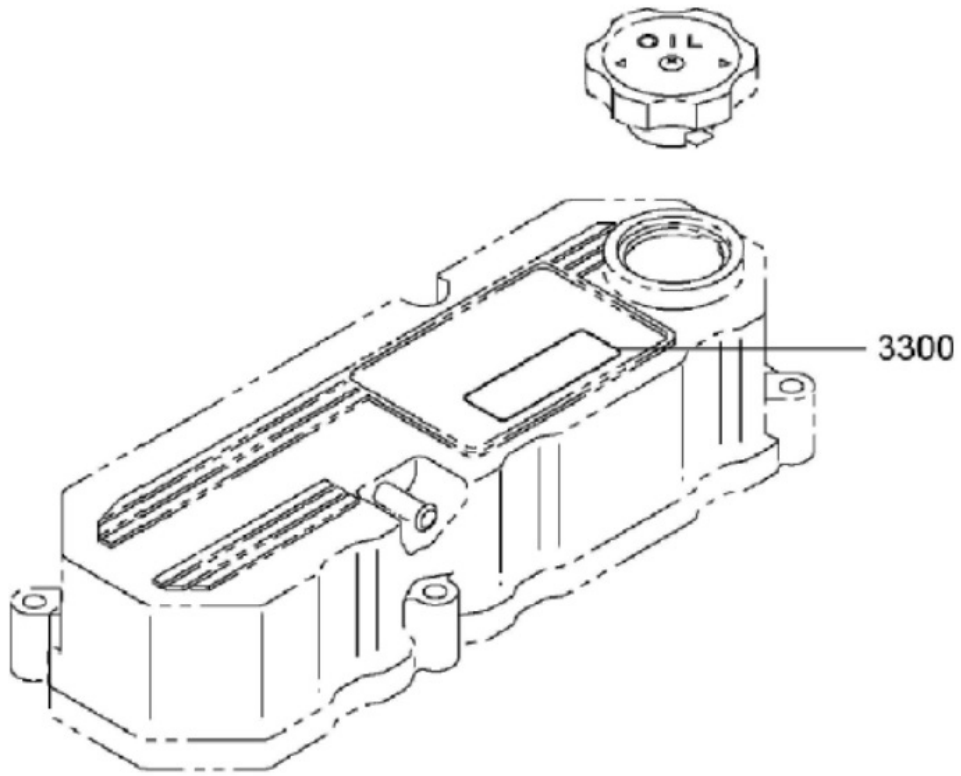

34130M-1-1

NAME PLATE

SUMMIT - TX25 (HST)

34130M-1/1

NAME PLATE

Sr.	Model	Item Code	Description	Qty	Int.	Remarks	Cut Off
3300	ALL MODELS	-	LABEL,SERIAL NO.	1