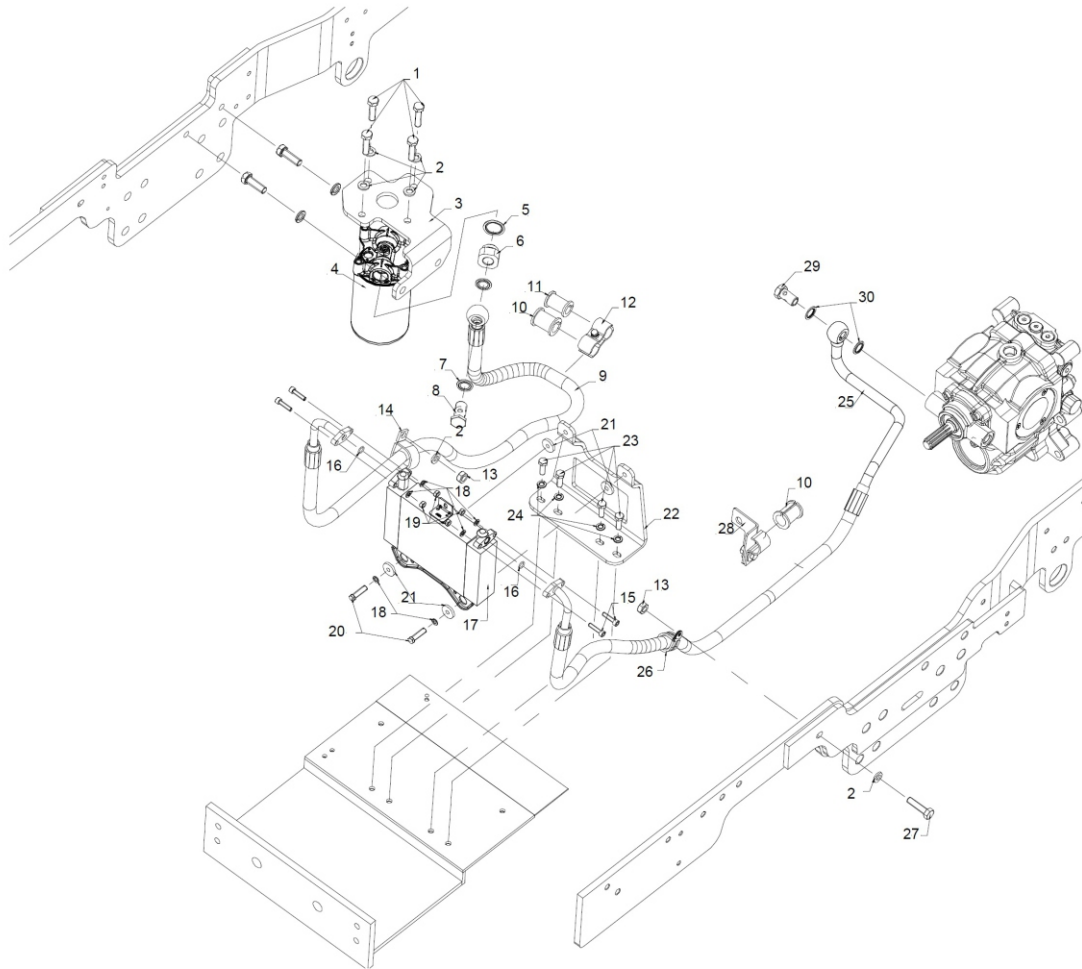

10130A-1/1

OIL COOLER & FILTER ASSY.

Sr.	Model	Item Code	Description	Qty	Int.	Remarks	Cut Off
1	ALL MODELS	20005585AA	HEX HEAD SCREW M10X20 8.8 SA4GS	4			
2	ALL MODELS	20005518AA	SPRING WASHER B-10 TYPE A IS: 3067-1972	6			
3	ALL MODELS	300049149C	BKT FOR OIL FILTER	1			
4	ALL MODELS	300123471A	HEAD & HYDRAULIC FILTER ASSY.	1			
5	ALL MODELS	10067660AA	BONDED SEAL FOR 3/4# BSP	1			
6	ALL MODELS	10082630AC	ADOPTER 3/4" BSP	1			
7	ALL MODELS	10012573AA	BONDED SEAL FOR M18	2			
8	ALL MODELS	10067936AB	BANJO BOLT (M18X1.5)	1