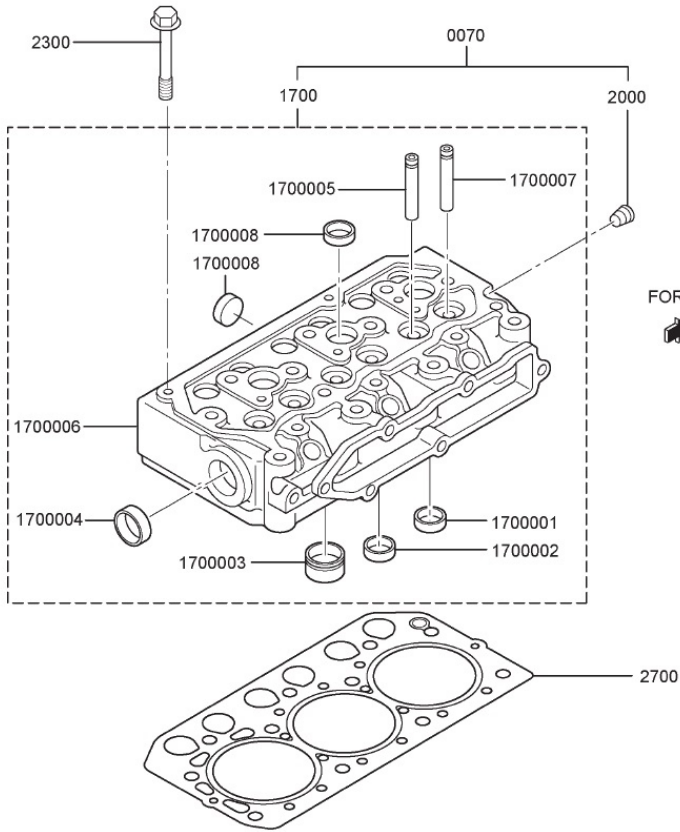

CYLINDER HEAD

28110M-1/1

Sr.	Model	Item Code	Description	Qty	Int.	Remarks	Cut Off
0070	ALL MODELS	10054731AA	HEAD ASSY,CYLINDER	1			
1700	ALL MODELS	-	HEAD SUB ASSY,CYLINDER	1			
2000	ALL MODELS	10052322AA	PLUG, TAPERED(30N0101600)	1			
2300	ALL MODELS	10054756AA	BOLT. CYLINDER HEAD	11			
2700	ALL MODELS	10054825AA	GASKET,CYLINDER HEAD	1			
9000	ALL MODELS	10054675AA	GUIDE, EXHAUST VALVE	3			
9020	ALL MODELS	10054676AA	GUIDE, INLET VALVE	3			
9300	ALL MODELS	10057836AA	JET,COMBUSTION	3