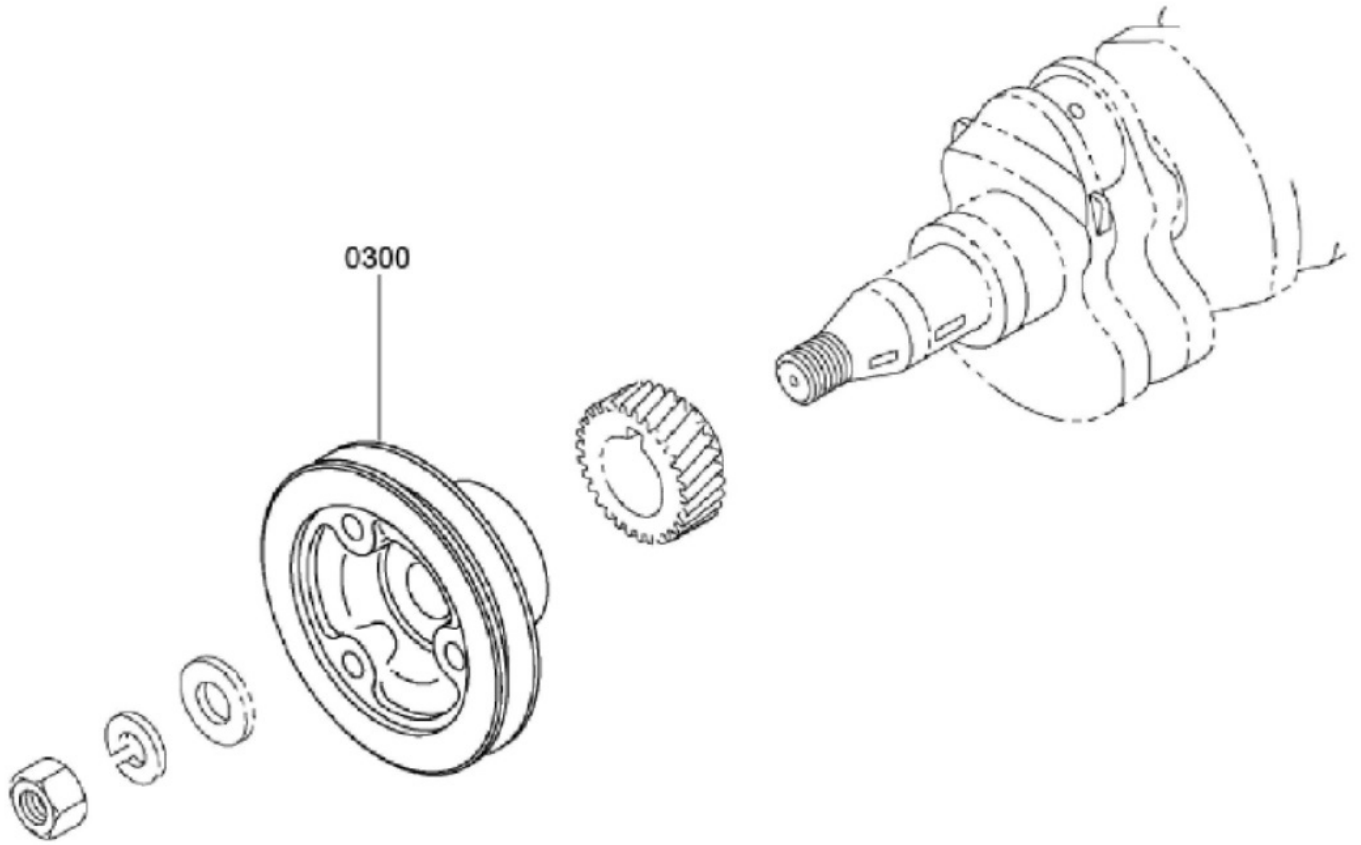

28260M-1/1

CRANK PULLEY

Sr.	Model	Item Code	Description	Qty	Int.	Remarks	Cut Off
0300	ALL MODELS	10054831AA	PULLEY,CRANKSHAFT	1