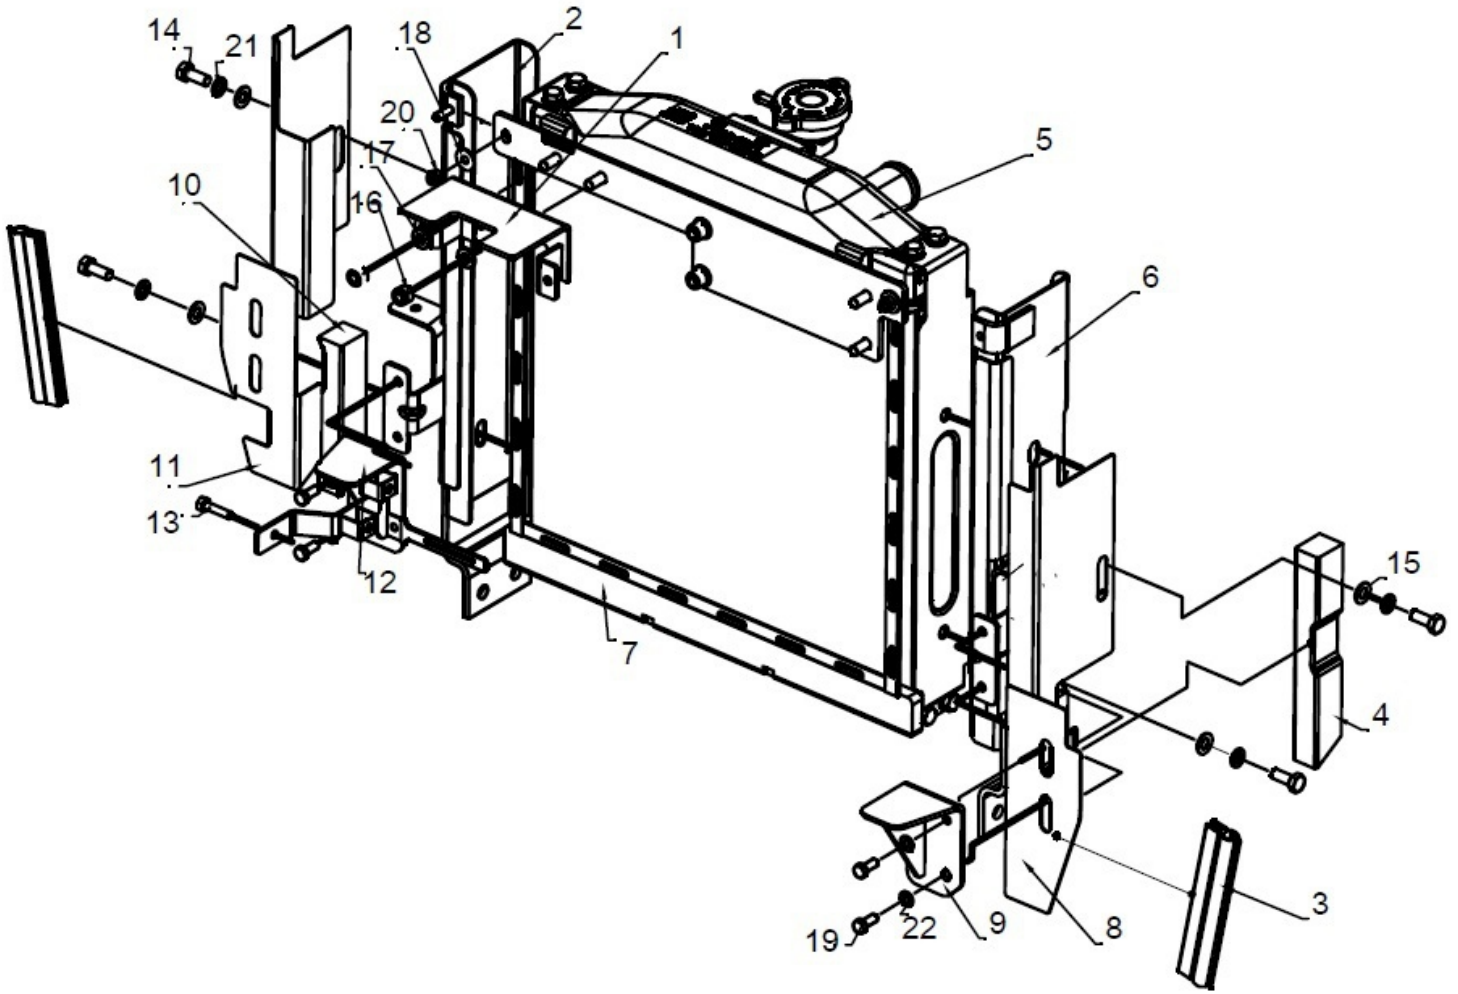

02120A-1/1

RADIATOR SEALING AREA

Sr.	Model	Item Code	Description	Qty	Int.	Remarks	Cut Off
1	ALL MODELS	300131668B	FUSE BOX MTG BKT	1			
2	ALL MODELS	10096543AC	RADIATOR MTG BKT ASSY RH	1			
3	ALL MODELS	10057567AB	RADIATOR SEALING LOWER	2			
4	ALL MODELS	300218724A	SEALING FOAM	1			
5	ALL MODELS	300097825A	RADIATOR ASSY COWL ID 400	1			
6	ALL MODELS	10096544AD	RADIATOR MTG BKT ASSY LH	1			
7	ALL MODELS	10054142AB	RADIATOR SEALING FOAM	1			
8	ALL MODELS	300222277B	HARNESS GUIDE FRONT-LH ASSY WO PAINT	1