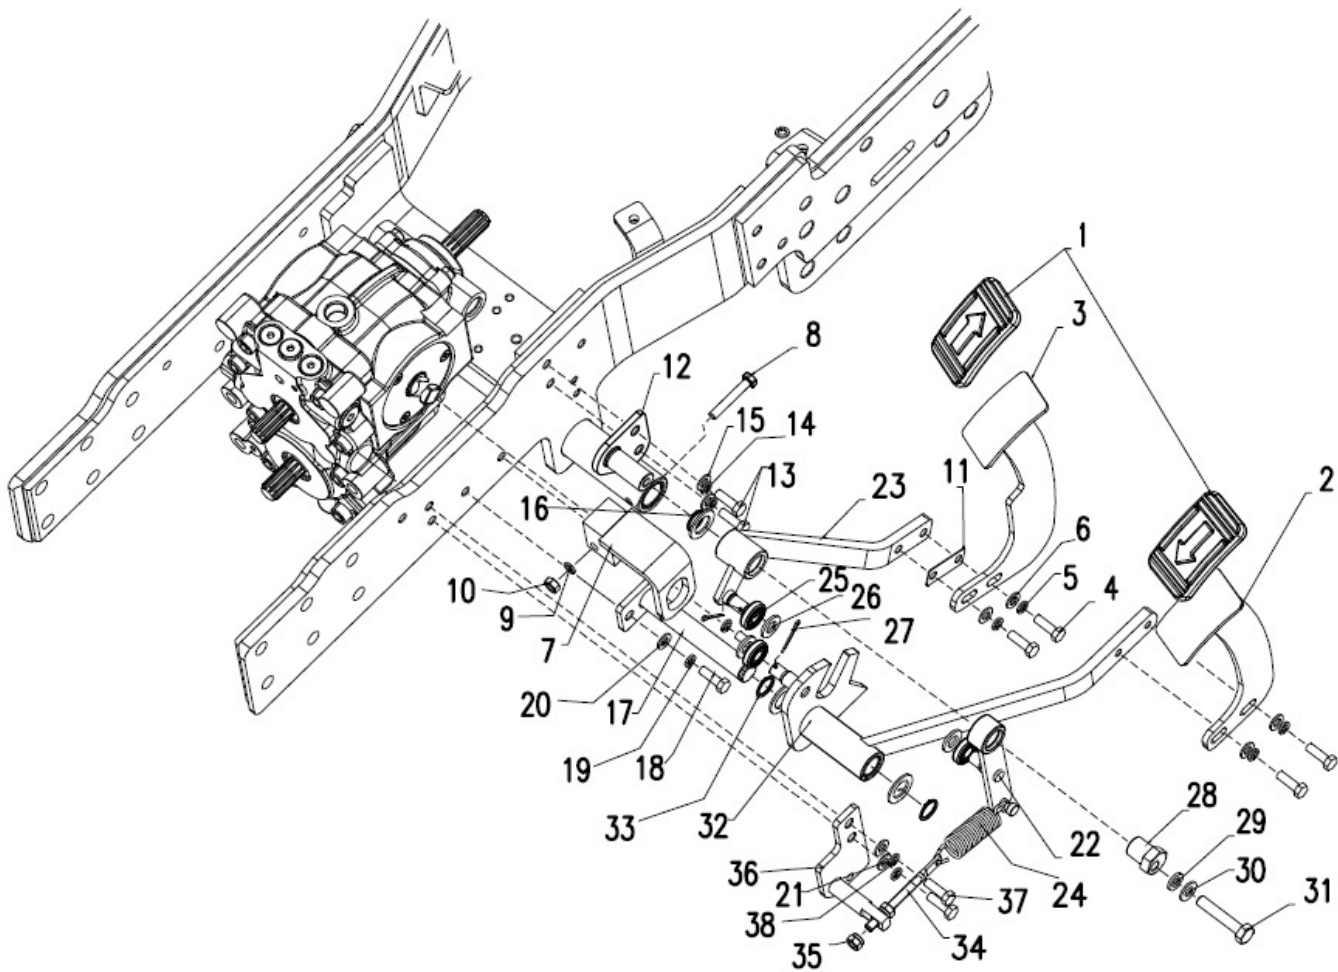

18120A-1/2

PEDAL ASSY.(FORWARD REVERSE)

Sr.	Model	Item Code	Description	Qty	Int.	Remarks	Cut Off
1	ALL MODELS	10096473AA	RUBBER PAD FOR FORWARD & REVERSE PEDAL	2			
2	ALL MODELS	10096479AB	PEDAL COMPONENT REVERSE (SPEED CONTROL)	1			
3	ALL MODELS	10096474AC	PEDAL COMPONENT FORWARD (SPEED CONTROL)	1			
4	ALL MODELS	20005564AA	HEX HEAD SCREW M8X1.25-25 -8.8 SA4GS	4			
5	ALL MODELS	20005517AA	SPRING WASHER B-8 TYPE A IS: 3067-1972	4			
6	ALL MODELS	20004935AB	PLAIN WASHER DIA 8.4 *DIA 17*1.6	4			
7	ALL MODELS	10096480AC	HOLDER HUB SPEED CONTROL	1			
8	ALL MODELS	20005593AA	HEX HEAD SCREW M8X1.25 - 50_8.8 SA4GS	1