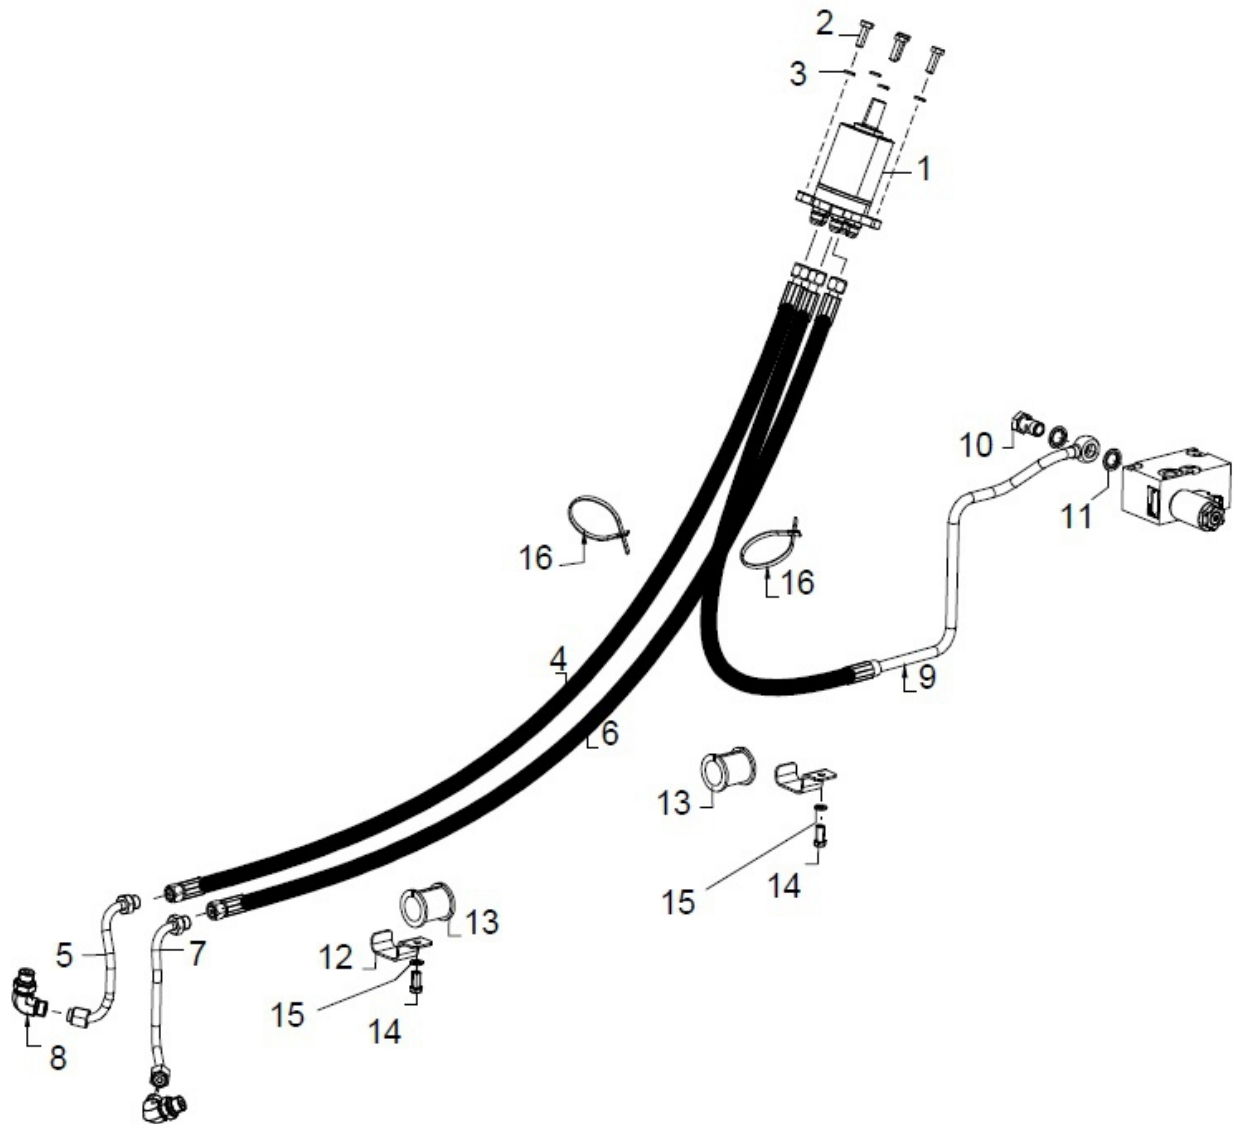

10150A-1/1

STEERING UNIT PIPES

Sr.	Model	Item Code	Description	Qty	Int.	Remarks	Cut Off
1	ALL MODELS	10052960AE	STEERING UNIT 40CC	1			
2	ALL MODELS	20005564AA	HEX HEAD SCREW M8X1.25-25 -8.8 SA4GS	4			
3	ALL MODELS	20005517AA	SPRING WASHER B-8 TYPE A IS: 3067-1972	4			
4	ALL MODELS	10053165AE	FLEXIBLE PIPE FROM STG UNIT R TO CYL (RH)	1			
5	ALL MODELS	10096305AC	ECONDARY PIPE FROM STG UNIT R TO STG C	1			
6	ALL MODELS	10053164AE	FLEXIBLE PIPE FROM STG UNIT L TO CYL (LH)	1			
7	ALL MODELS	10096306AC	SECONDARY PIPE FROM STG UNIT L TO STG C	1			
8	ALL MODELS	10012486BD	ORFS JIC 90° CONNECTION	2