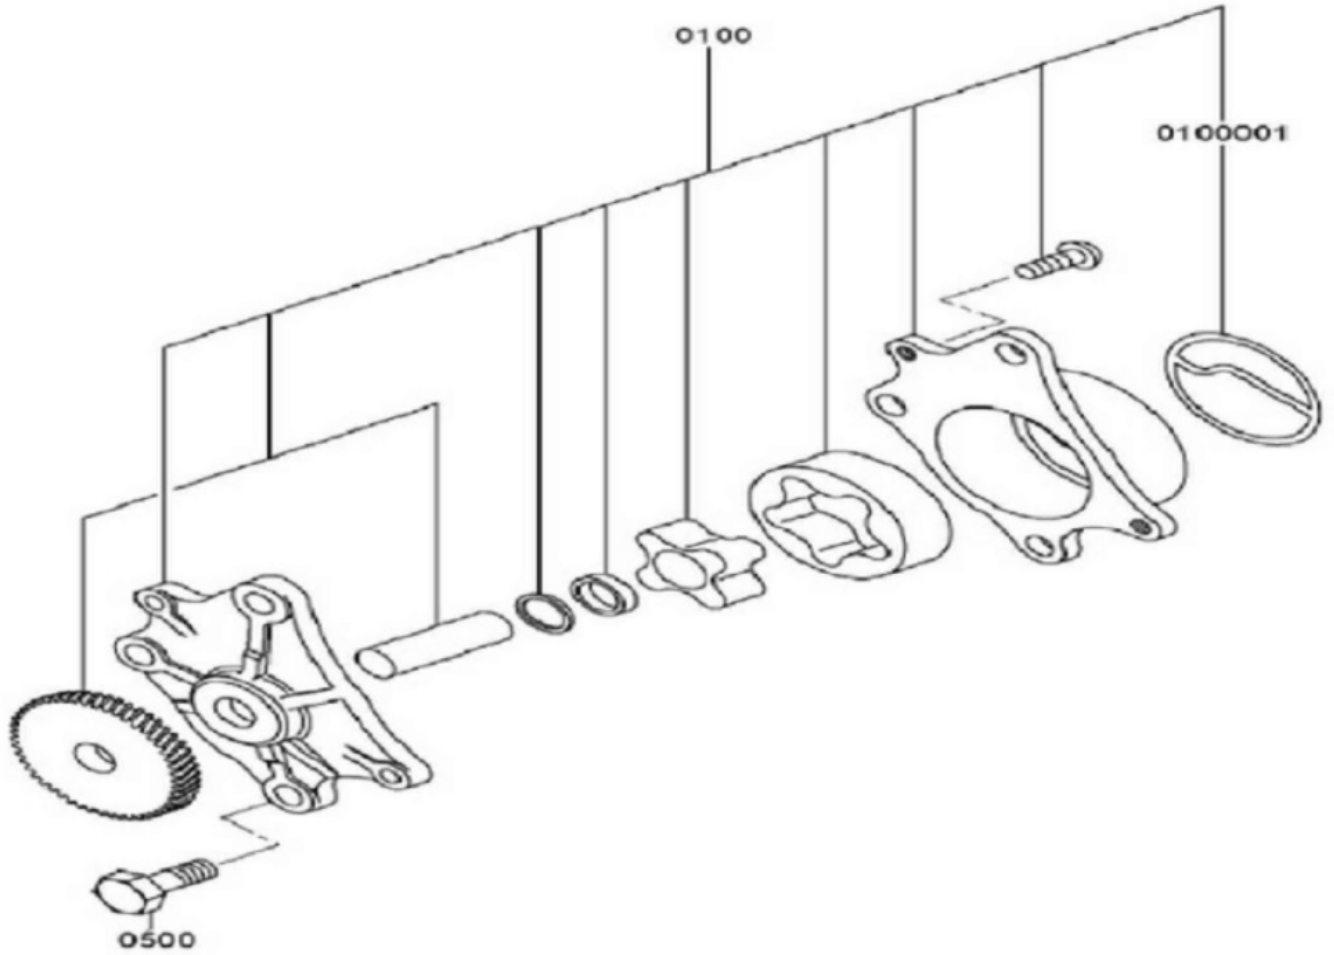

30110M-1/1

OIL PUMP

Sr.	Model	Item Code	Description	Qty	Int.	Remarks	Cut Off
0100	ALL MODELS	10054796AA	PUMP ASSY, OIL	1			
0500	ALL MODELS	10054909AA	BOLT	3			
01000	ALL MODELS	10054794AA	PACKING,BODY	1