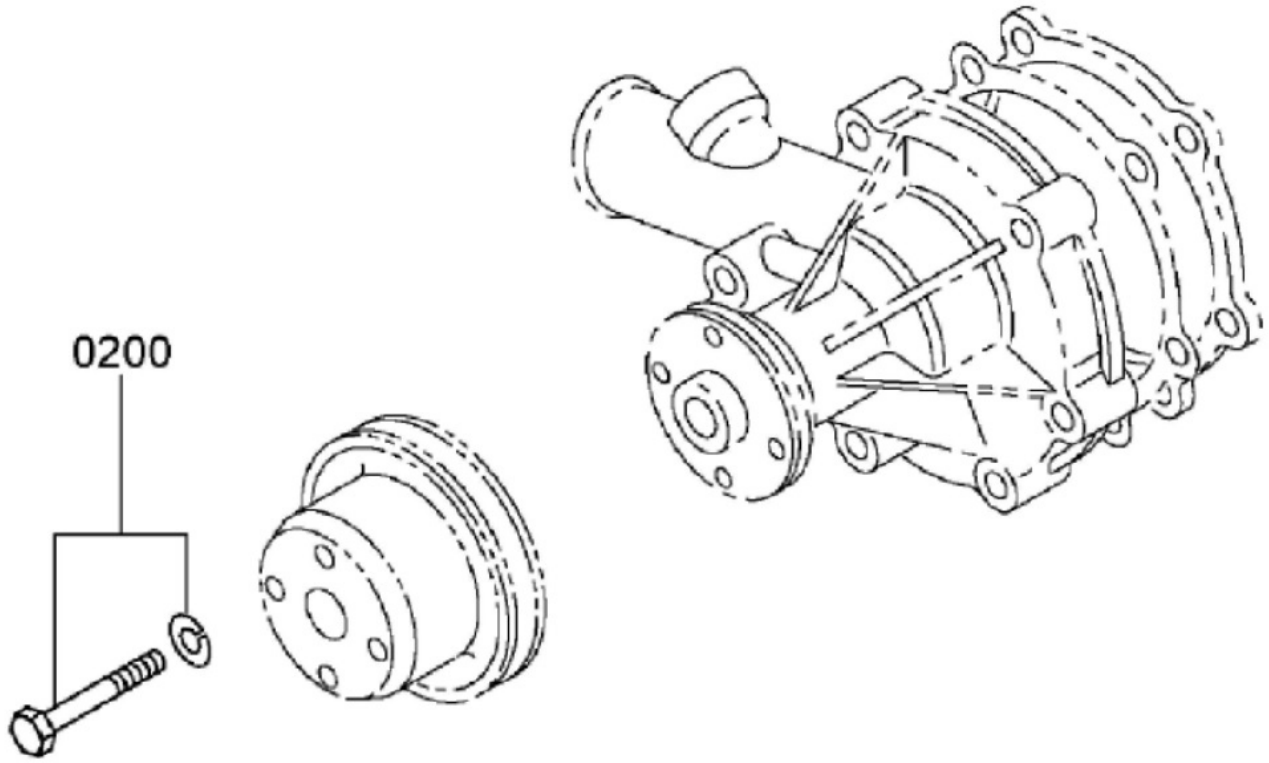

31140M-1/1

FAN SPACER

Sr.	Model	Item Code	Description	Qty	Int.	Remarks	Cut Off
0200	ALL MODELS	10057962AA	BOLT,W/WASHER	4