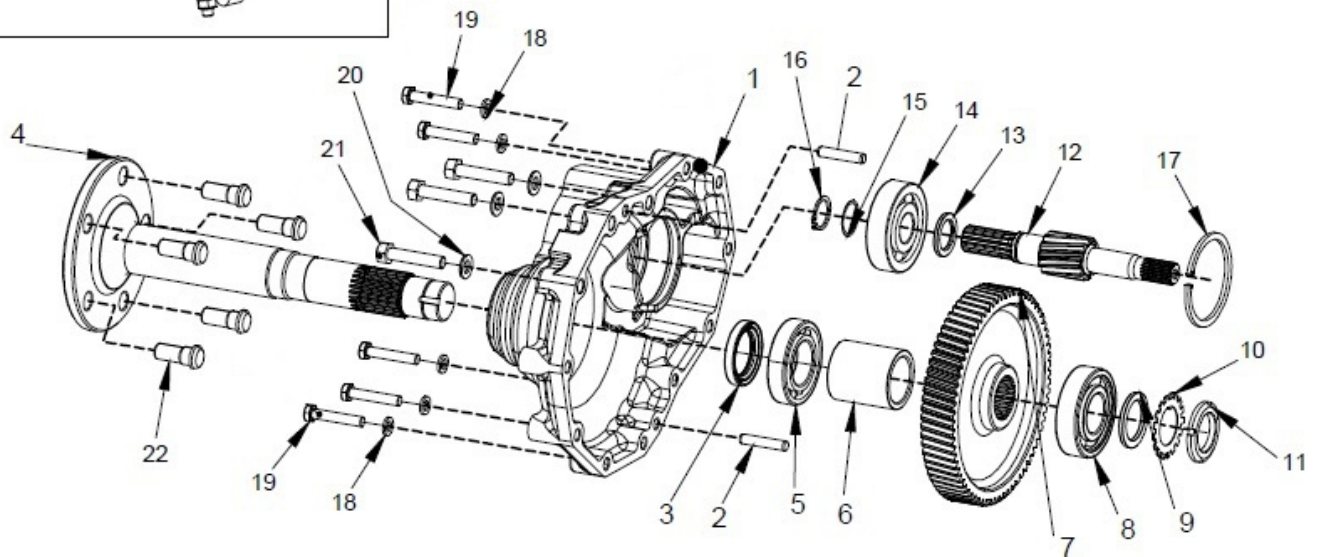

08110A-1/1

TRUMPET HOUSING ASSY.

Sr.	Model	Item Code	Description	Qty	Int.	Remarks	Cut Off
1	ALL MODELS	300084255C	REAR AXLE HOUSING LH	1			
1	ALL MODELS	300084382C	REAR AXLE HOUSING RH	1			
2	ALL MODELS	10051264AB	DOWEL PIN (10X20)	2			
3	ALL MODELS	20003306AC	OIL SEAL (F4D 48X65X10)	1			
4	ALL MODELS	300083794A	REAR AXLE	1			
5	ALL MODELS	20005055AA	BALL BEARING 6209	1			
6	ALL MODELS	10096260CA	SPACER LONG REAR AXLE	1			
7	ALL MODELS	300003627B	BULL GEAR LEFT	1