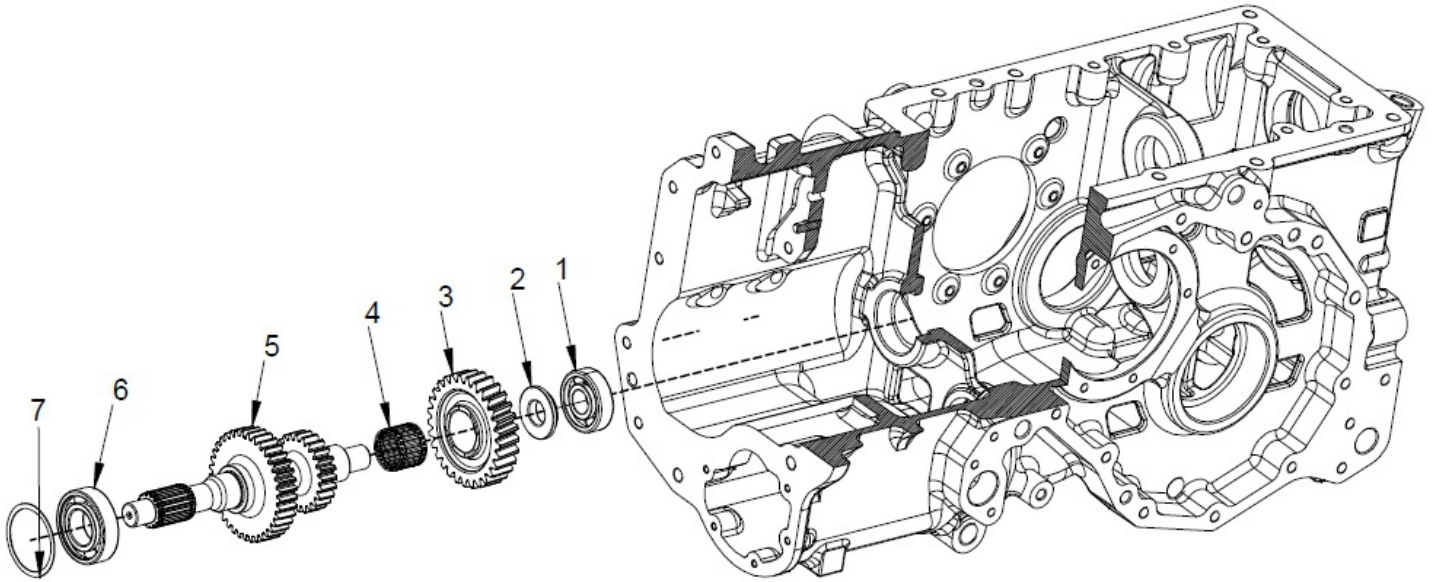

05120A-1/1

LAY SHAFT ASSY.

Sr.	Model	Item Code	Description	Qty	Int.	Remarks	Cut Off
1	ALL MODELS	20003477AB	BEARING 6304	1			
2	ALL MODELS	10096148AB	SPACER LAY SHAFT	1			
3	ALL MODELS	10096142AB	IDLER GEAR 4WD Z- 29	1			
4	ALL MODELS	20005669AA	NRB B 60053	1			
5	ALL MODELS	300188920A	LAY SHAFT RANGE	1			
6	ALL MODELS	20003863AA	BALL BEARING 6206	1			
7	ALL MODELS	10096373AA	Shim for PTO Intermediate Shaft 0.1	5			
7	ALL MODELS	10096374AA	Shim for PTO Intermediate Shaft 0.2	4			
7	ALL MODELS	10096375AA	Shim for PTO Intermediate Shaft 0.5	3