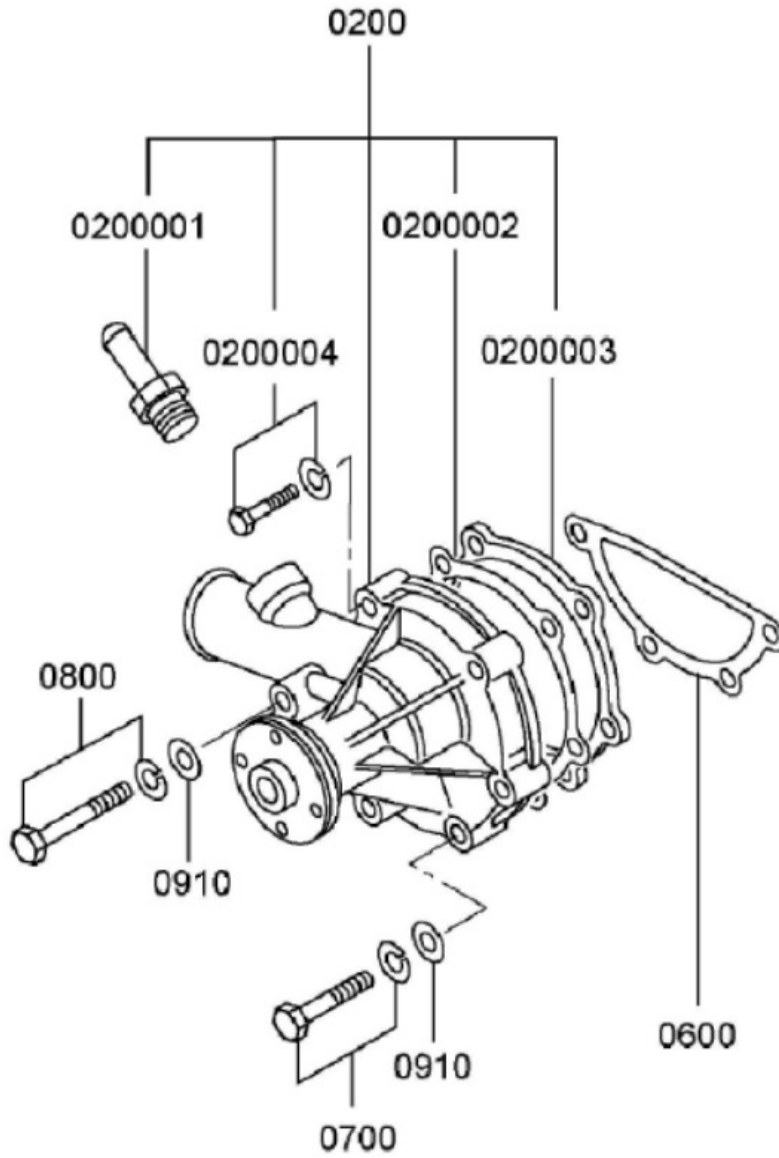

31110M-1/1

WATER PUMP

Sr.	Model	Item Code	Description	Qty	Int.	Remarks	Cut Off
0200	ALL MODELS	10054962AA	PUMP ASSY, WATER	1			
0600	ALL MODELS	10054728AA	GASKET, WATER PUMP	1			
0700	ALL MODELS	10057949AA	BOLT,W/WASHER	3			
0800	ALL MODELS	10057950AA	BOLT,W/WASHER	1			
0910	ALL MODELS	10054930AA	WASHER. PLAIN	4			
02000	ALL MODELS	10057945AA	NIPPLE,HOSE	1			
02000	ALL MODELS	10054964AA	GASKET,WATER PUMP	1			
02000	ALL MODELS	10057946AA	PLATE,WATER PUMP	1