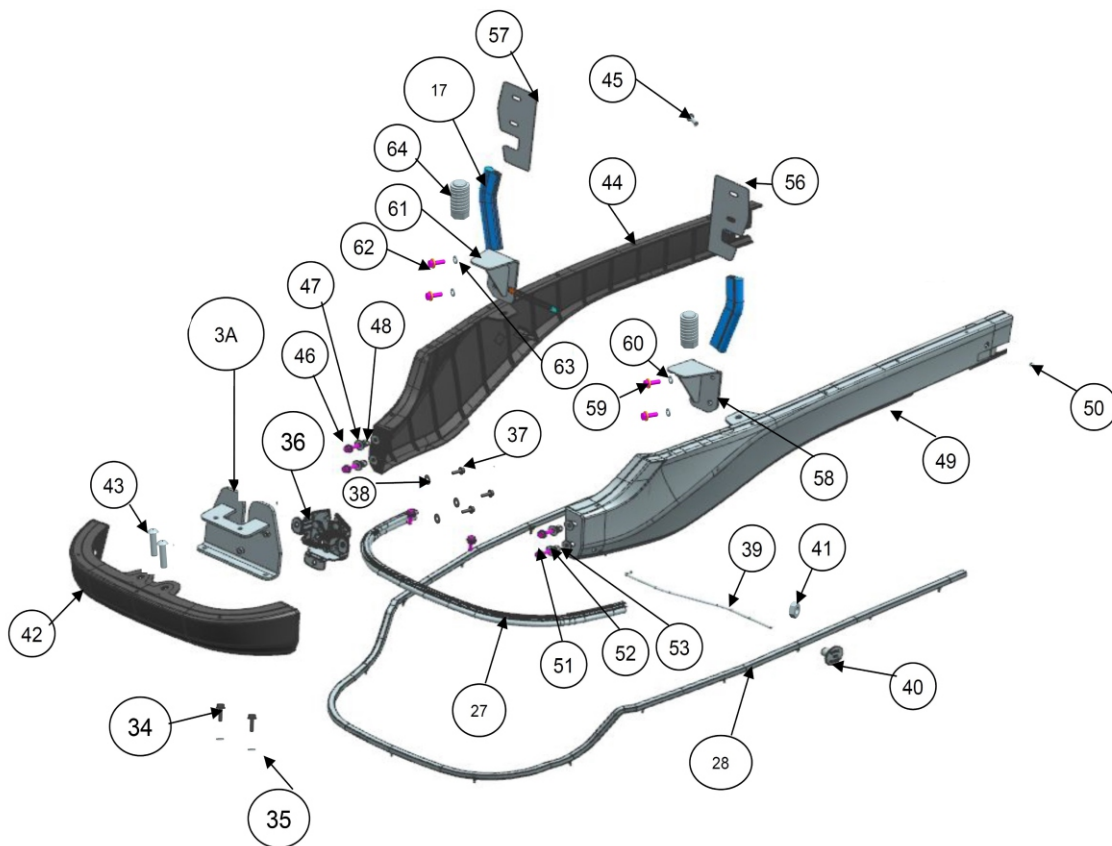

15120-A-1-1 BONNET CLADDINGS

Sr.	Model	Item Code	Description	Qty	Int.	Remarks	Cut Off
3A	ALL MODELS	300003771B	BONNET LOCK MTG BRKT ASSY	1			
16	ALL MODELS	10086022AC	BEADING FOR RADIATOR SEALING PLATE (TOP	2			
17	ALL MODELS	10057567AB	RADIATOR SEALING LOWER	2			
25	ALL MODELS	20005765AA	WASHER A 6.4 IS:5370 STEEL (FOR EPA)	10			
26	ALL MODELS	20004915AB	HEX NYLOC NUT M6 8	6			
31	ALL MODELS	200000130A	CROSS SLOTTED TRUSS HEAD SCREW M6X20	1			
32	ALL MODELS	20005765AA	WASHER A 6.4 IS:5370 STEEL (FOR EPA)	1			
33	ALL MODELS	20004915AB	HEX NYLOC NUT M6 8	1