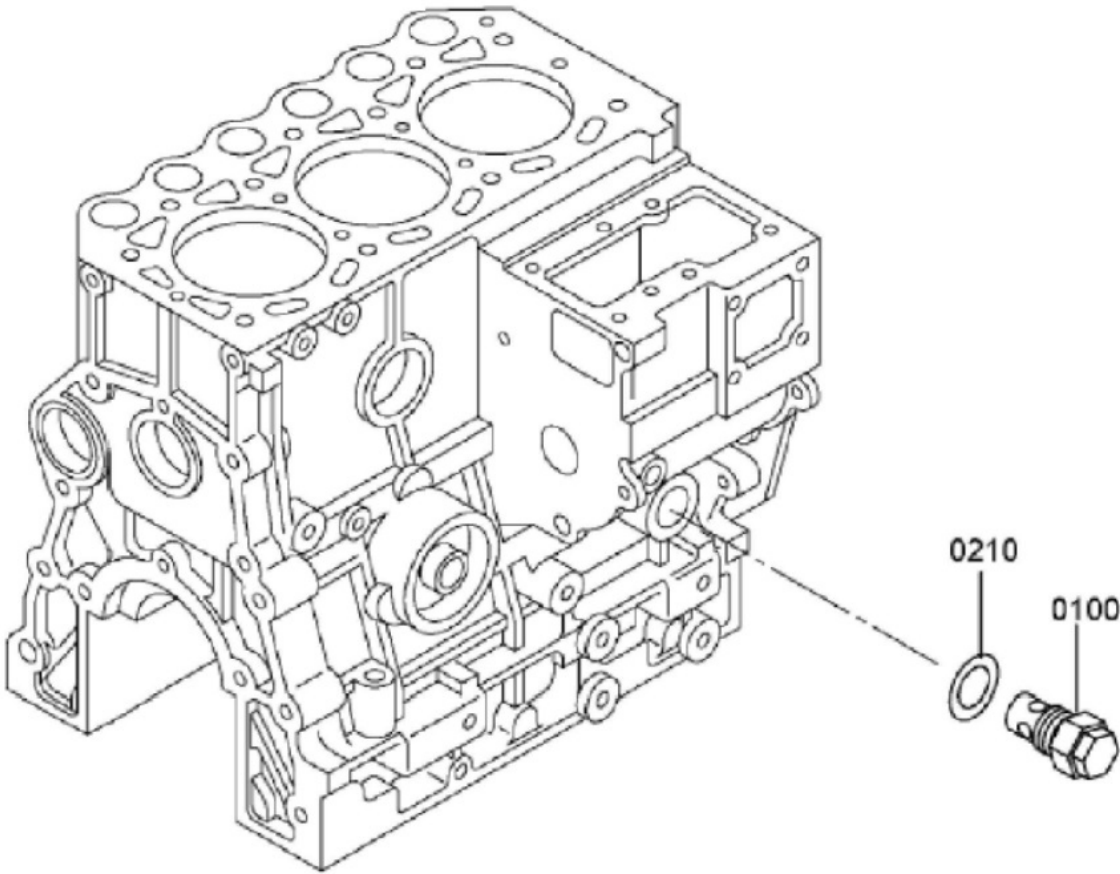

30130M-1/1

OIL SYSTEM

Sr.	Model	Item Code	Description	Qty	Int.	Remarks	Cut Off
0100	ALL MODELS	10054846AA	VALVE ASSY, RELIEF	1			
0210	ALL MODELS	10054852AA	GASKET	1