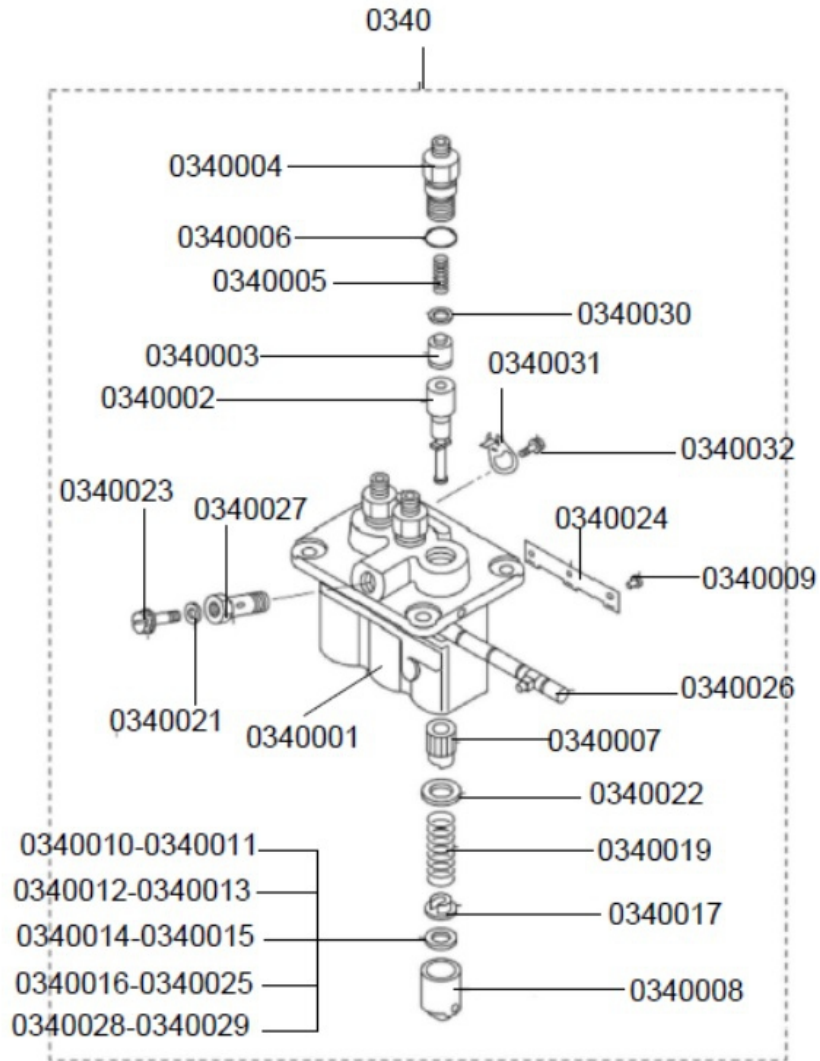

32150M-1/1

INJECTION PUMP ASSY.

Sr.	Model	Item Code	Description	Qty	Int.	Remarks	Cut Off
0340	ALL MODELS	10057978AA	PUMP ASSY,FUEL INJECTION	1			
03400	ALL MODELS	10054853AA	HOUSING SUB ASSY	1			
03400	ALL MODELS	10057979AA	ELEMENT SUB ASSY	3			
03400	ALL MODELS	10054855AA	VALVE SUB ASSY	3			
03400	ALL MODELS	10054856AA	HOLDER,DELIVERY	3			
03400	ALL MODELS	10054857AA	SPRING,DELIVERY	3			
03400	ALL MODELS	10054858AA	O RING	3			
03400	ALL MODELS	10054976AA	SLEEVE,CONTROL	3