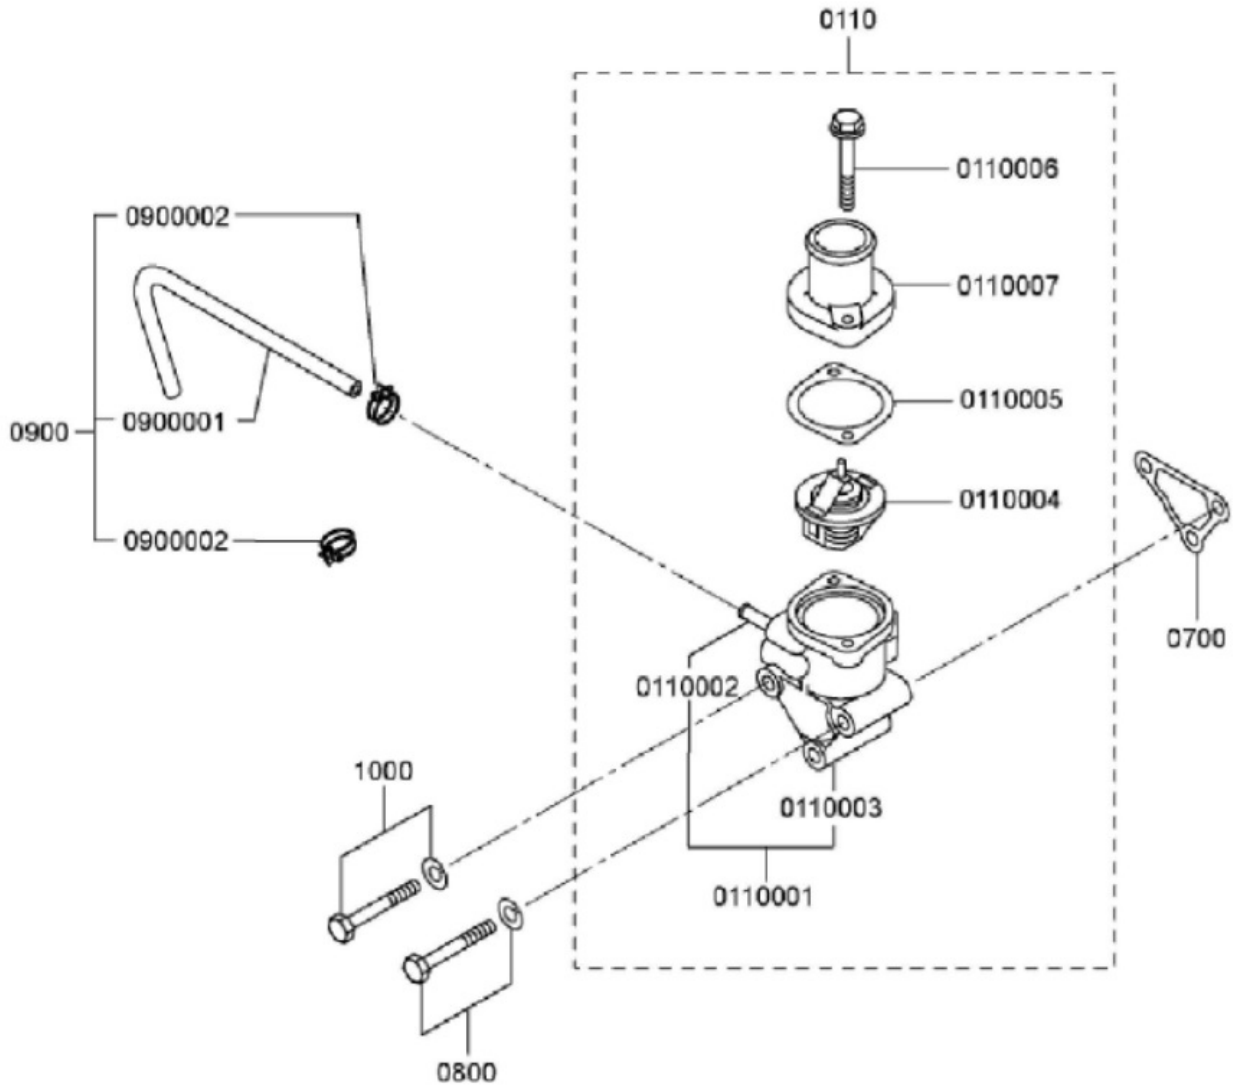

31130M-1/1

COOLING SYSTEM

Sr.	Model	Item Code	Description	Qty	Int.	Remarks	Cut Off
0110	ALL MODELS	-	THERMOSTAT ASSY	1			
0700	ALL MODELS	10054802AA	GASKET, THERMO CASE	1			
0800	ALL MODELS	10057957AA	BOLT,W/WASHER	2			
0900	ALL MODELS	10054801AA	HOSE ASSY	1			
1000	ALL MODELS	10057961AA	BOLT,W/WASHER	1			
01100	ALL MODELS	10054799AA	CASE ASSY, THERMOSTAT	1			
01100	ALL MODELS	-	PIPE,THERMOSTAT	1			
01100	ALL MODELS	-	CASE,THERMOSTAT	1