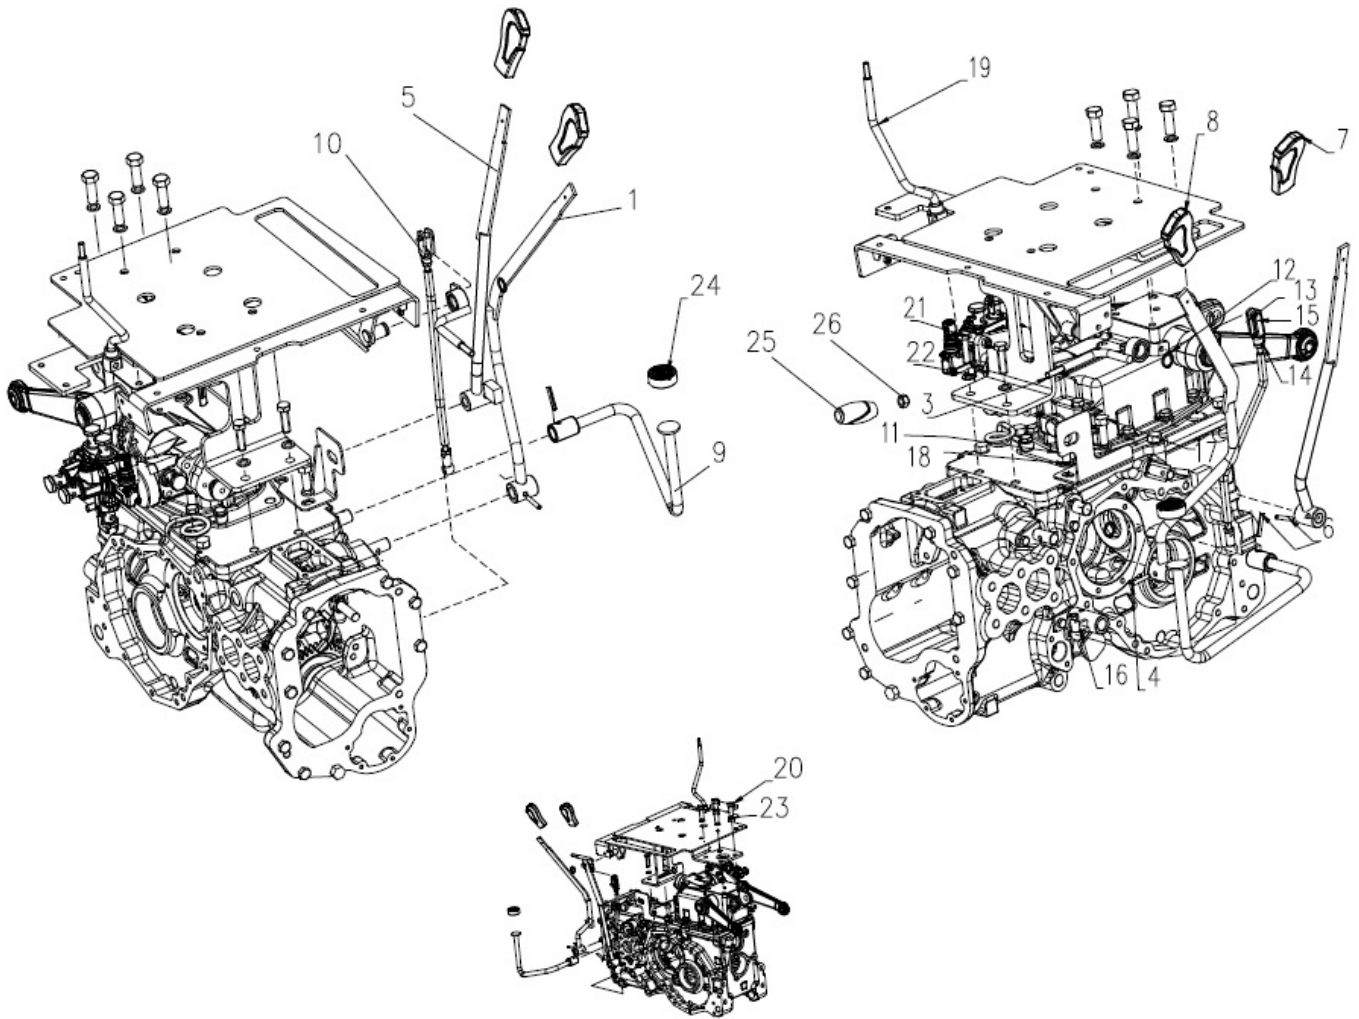

06120A-1/1

LEVERS

Sr.	Model	Item Code	Description	Qty	Int.	Remarks	Cut Off
1	ALL MODELS	300041011C	HI-LOW LEVER ASSY	1			
2	ALL MODELS	20003127AA	SPRING PIN (HEAVY DUTY)6X36	1			
3	ALL MODELS	300136965B	4WD HUB ASSY	1			
4	ALL MODELS	20004150AA	SPRING COTTER SLEEVE(DIA 6X28)	1			
5	ALL MODELS	300041094B	PTO LEVER ASSY	1			
6	ALL MODELS	20004150AA	SPRING COTTER SLEEVE(DIA 6X28)	2			
7	ALL MODELS	300106707B	PTO LEVER KNOB	1			
8	ALL MODELS	300108573B	RANGE LEVER KNOB	1