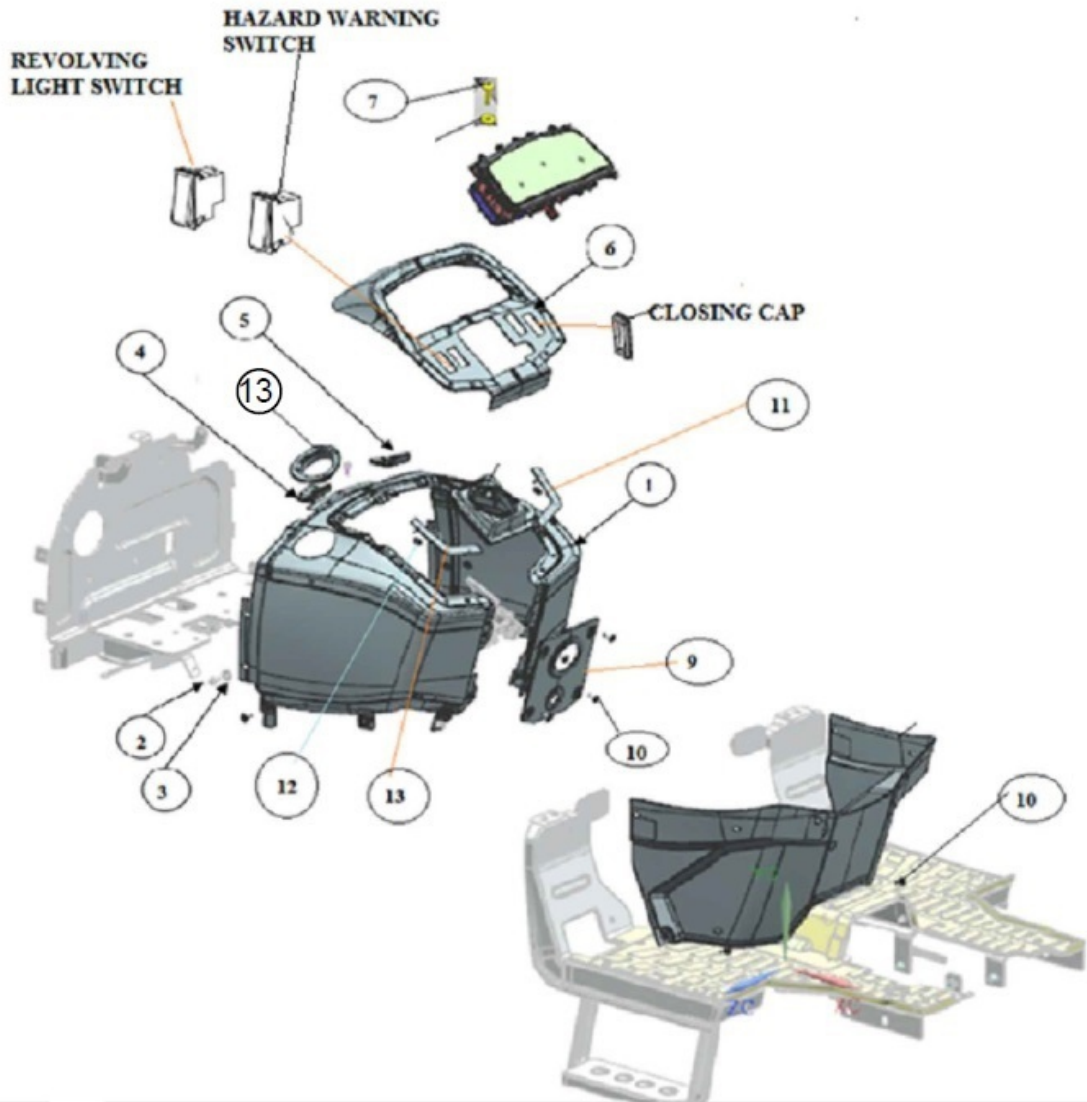

16110A-1/1

DASHBOARD

Sr.	Model	Item Code	Description	Qty	Int.	Remarks	Cut Off
1	ALL MODELS	300301739A	DASHBOARD ASSY - HARVEST GREEN	1			
1	ALL MODELS	300000486C	DASHBOARD ASSY- A (W/O PAINT)	1			
2	ALL MODELS	20005542AA	HEX FLANGE SCREW M6*1*16 -8.8 SA4GS	5			
3	ALL MODELS	20005765AA	WASHER A 6.4 IS:5370 STEEL (FOR EPA)	5			
4	ALL MODELS	300009568A	HINGE GROMMET LH	1			
5	ALL MODELS	300009569A	HINGE GROMMET RH	1			
6	ALL MODELS	10057566AE	CLUSTER PANEL	1			
7	ALL MODELS	200000133A	TAPPING SCREW M5X20 SA2NS	5			