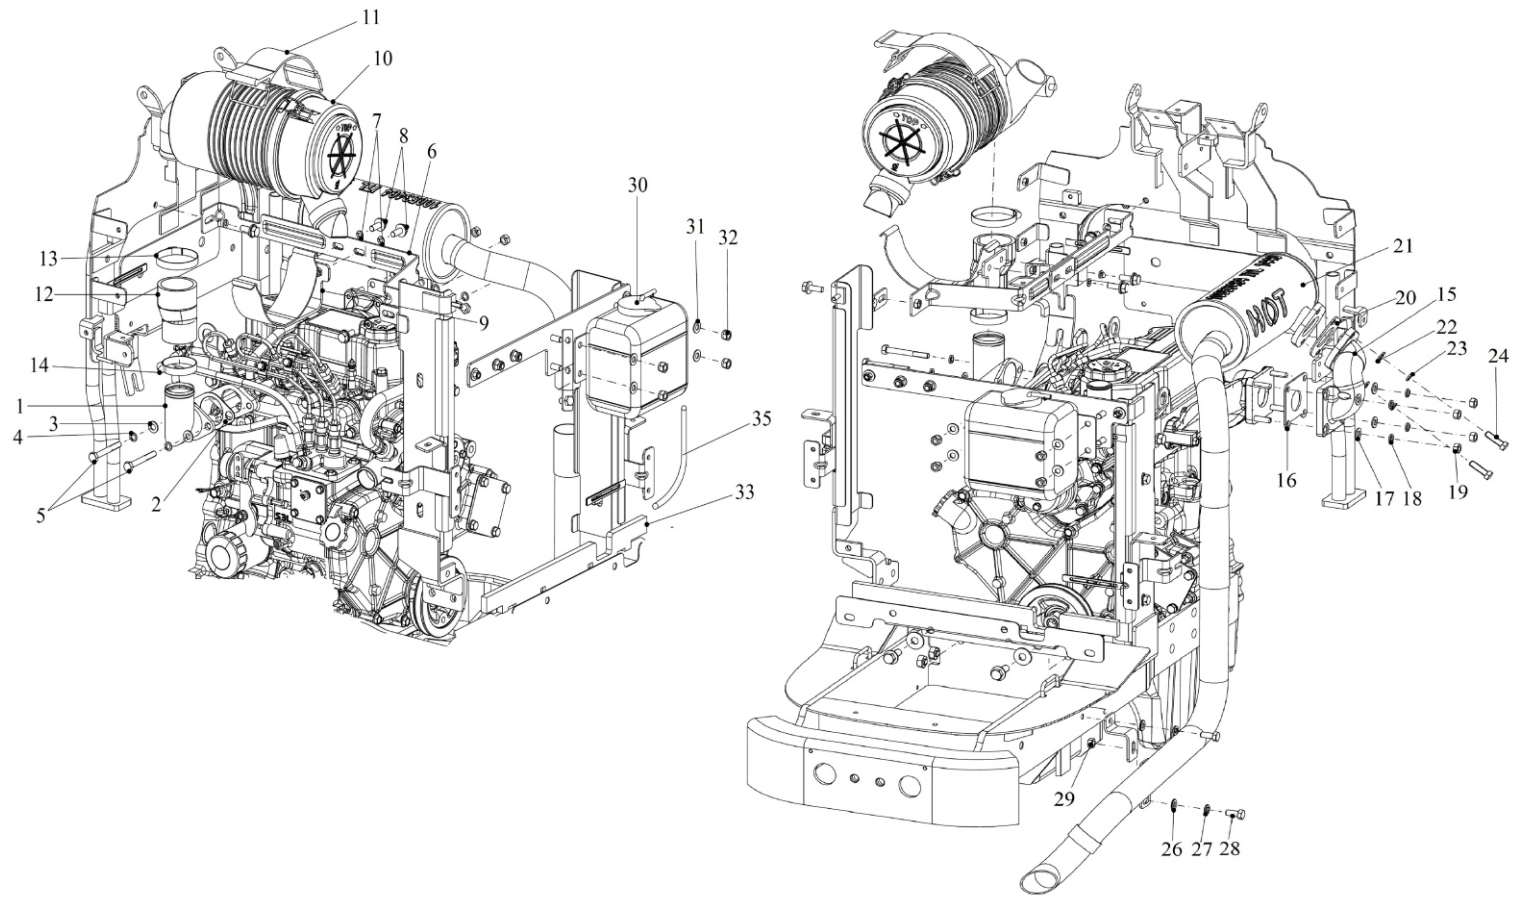

03110A-1/1

AIR CLEANER AND COOLANT ASSY.

Sr.	Model	Item Code	Description	Qty	Int.	Remarks	Cut Off
1	ALL MODELS	10053564AB	SUCTION FLANGE ASSY	1			
2	ALL MODELS	10055150AA	GASKET INTAKE MANIFOLD 24HP	1			
3	ALL MODELS	20004935AB	PLAIN WASHER DIA 8.4 *DIA 17*1.6	2			
4	ALL MODELS	20005517AA	SPRING WASHER B-8 TYPE A IS: 3067-1972	2			
5	ALL MODELS	20005101AA	HEX BOLT M8X1.25X65-8.8 SA4NS	2			
6	ALL MODELS	10096569AA	MAIN BKT AIR CLEANER	1			
7	ALL MODELS	20005517AA	SPRING WASHER B-8 TYPE A IS: 3067-1972	4			
8	ALL MODELS	20005541AA	HEX FLANGE SCREW M6*1*20 -8.8 SA4GS	4