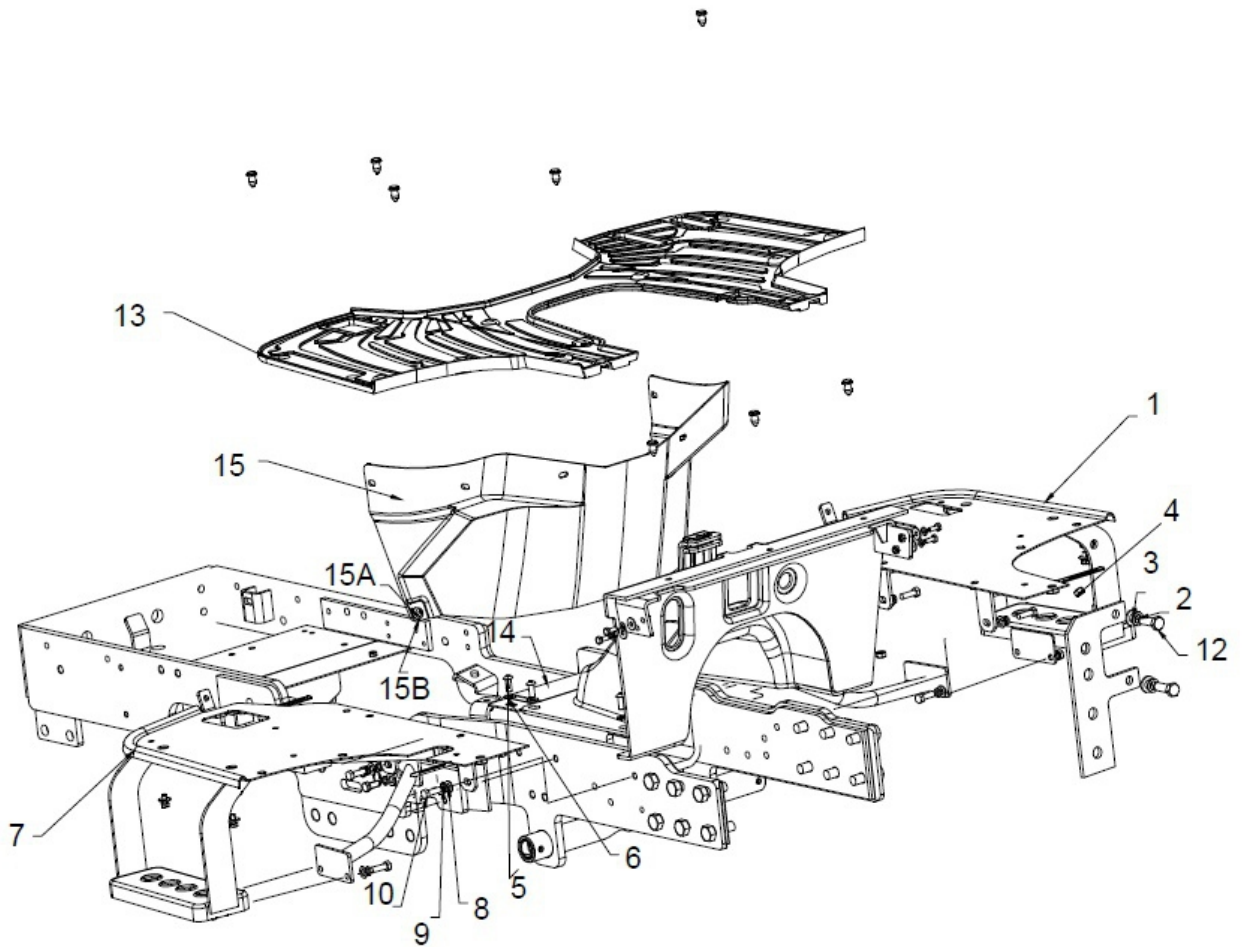

13110A-1/1

FLOOR LH RH

Sr.	Model	Item Code	Description	Qty	Int.	Remarks	Cut Off
1	ALL MODELS	300041542B	FLOOR RH ASSY	1			
2	ALL MODELS	20004993AB	SPRING WASHER B-12TYPE-A IS: 3063-1972	4			
3	ALL MODELS	20004940AB	M/C WASHER DIA 13*DIA 24*2.5	4			
4	ALL MODELS	20005502AA	HEX NUT M12X1.75 -8 SA4GS	4			
5	ALL MODELS	20004658AB	TRUSS PHILIPS M/C SCREW(M8X20)	2			
6	ALL MODELS	20004935AB	PLAIN WASHER DIA 8.4 *DIA 17*1.6	2			
7	ALL MODELS	300041331B	FLOOR LH ASSY	1			
8	ALL MODELS	20004935AB	PLAIN WASHER DIA 8.4 *DIA 17*1.6	6