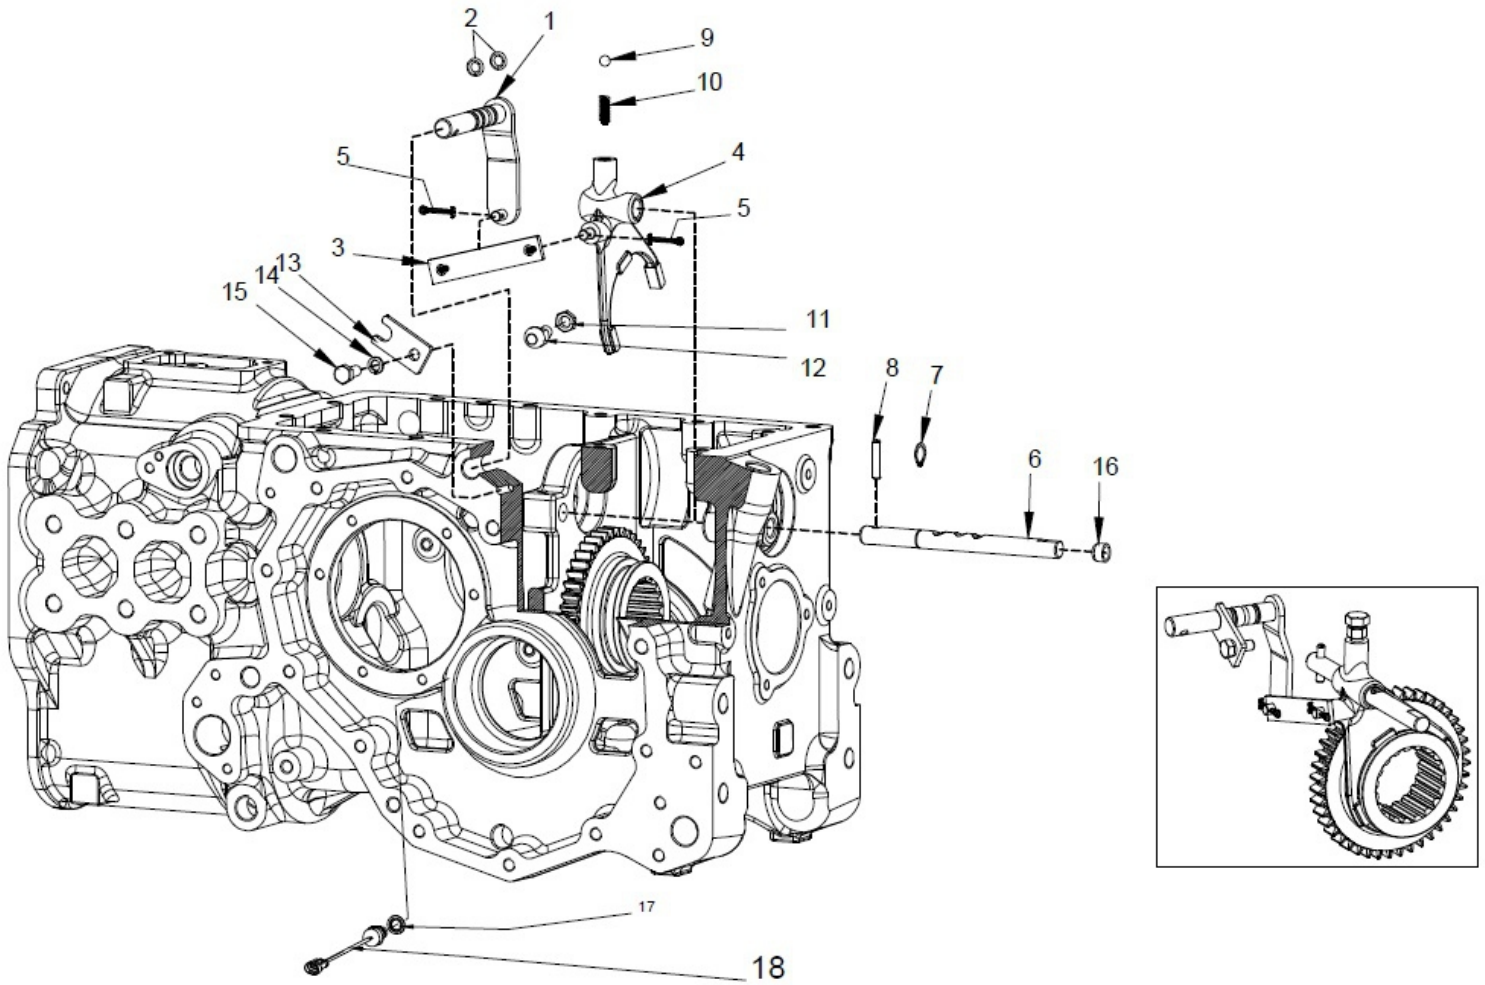

07180A-1/1

PTO FORK ASSY.

Sr.	Model	Item Code	Description	Qty	Int.	Remarks	Cut Off
1	ALL MODELS	10096120AB	PIVOT LUG PTO	1			
2	ALL MODELS	20004141AC	O-RING ¥10.6 X ¥2.3	2			
3	ALL MODELS	10096119AB	LINK PTO SHIFTER	1			
4	ALL MODELS	300265276A	FORK PTO HST EPA	1			
5	ALL MODELS	20005528AA	SPLIT PIN DIA 3.2*25	2			
6	ALL MODELS	300181889B	PTO SHIFTER ROD HST	1			
7	ALL MODELS	20005671AA	EXTERNAL CIRCLIP A-14	1			
8	ALL MODELS	20005030AA	SPRING COTTER SLEEVE 6X36 HEAVY DUTY DIN	2