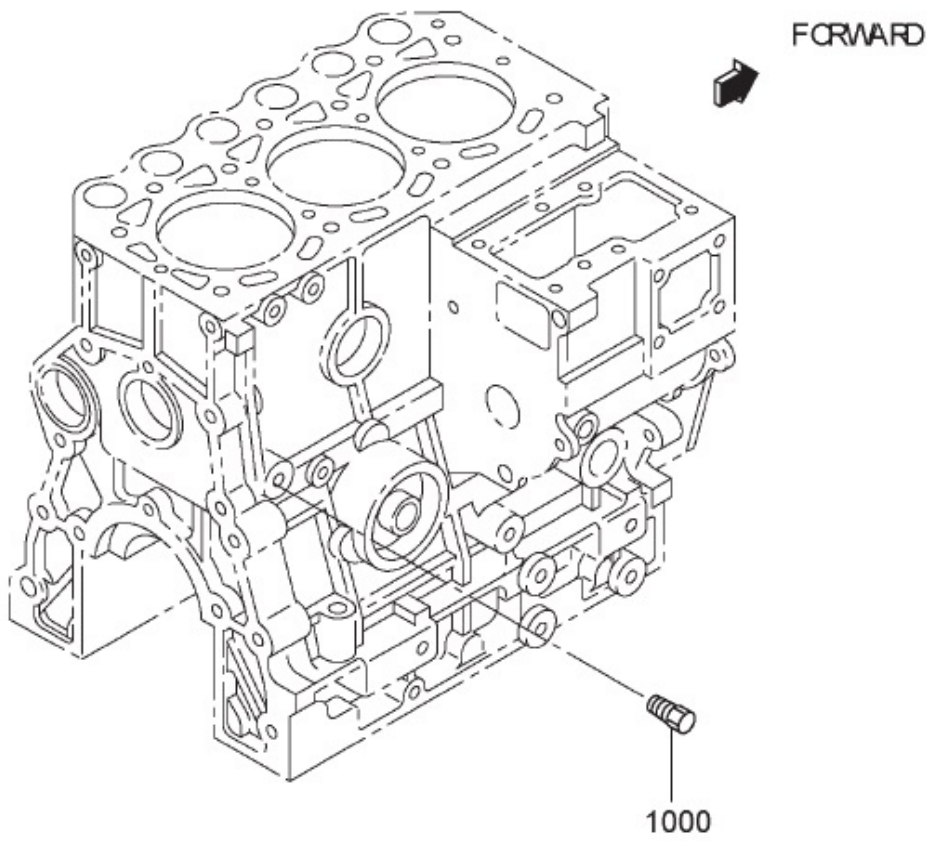

28180M-1/1

DRAIN COCK & PIPE

Sr.	Model	Item Code	Description	Qty	Int.	Remarks	Cut Off
1000	ALL MODELS	10052149AA	PLUG, TAPERED(30N0702500)	1