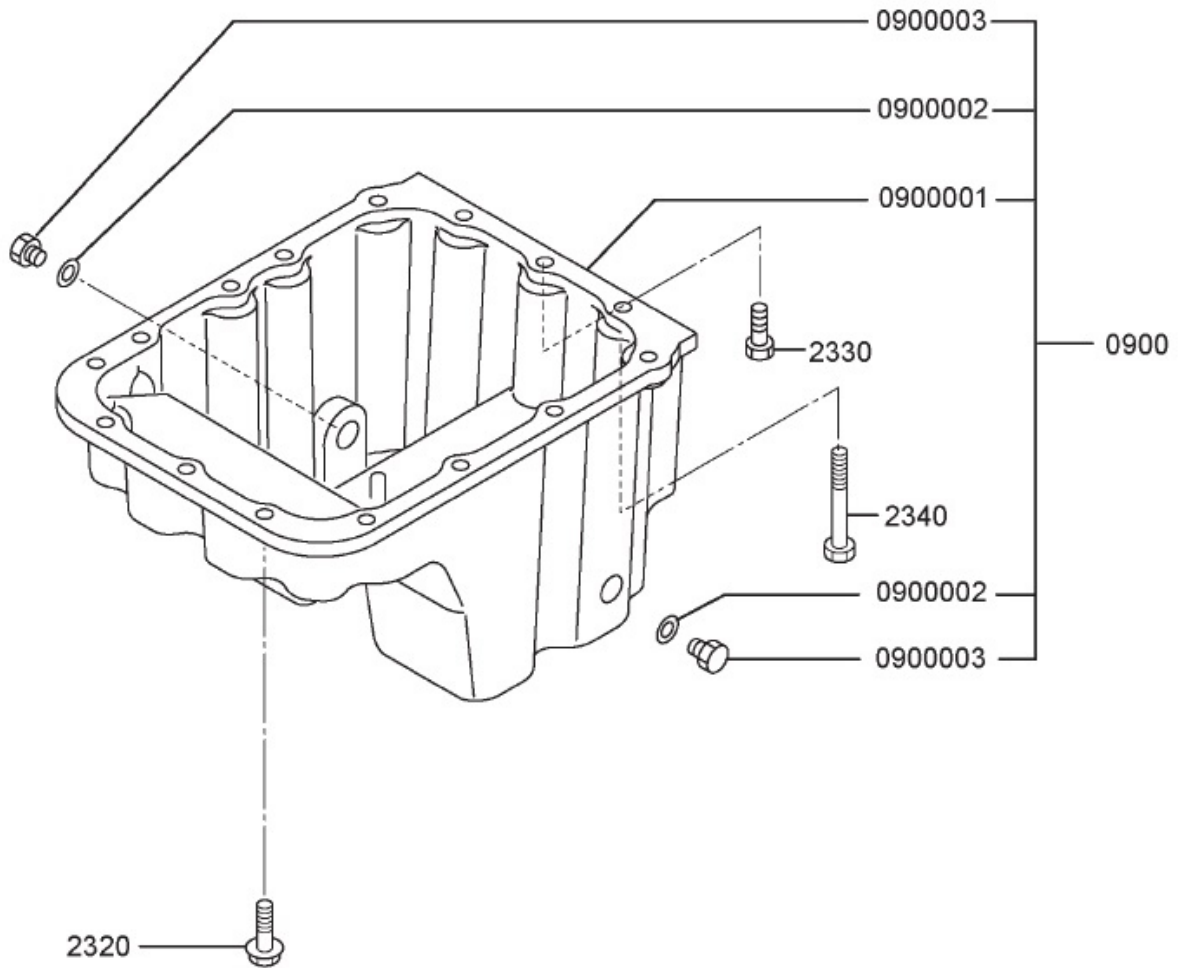

28210M-1/1

OIL PAN

Sr.	Model	Item Code	Description	Qty	Int.	Remarks	Cut Off
0900	ALL MODELS	10054829AA	PAN ASSY, OIL	1			
2320	ALL MODELS	10054912AA	BOLT. FLANGE	12			
2330	ALL MODELS	10057902AA	BOLT	1			
2340	ALL MODELS	10057903AA	BOLT	2			
09000	ALL MODELS	-	PAN,OIL	1			
09000	ALL MODELS	10054901AA	GASKET, OIL DRAIN	2			
09000	ALL MODELS	10054900AA	PLUG, DRAIN	2