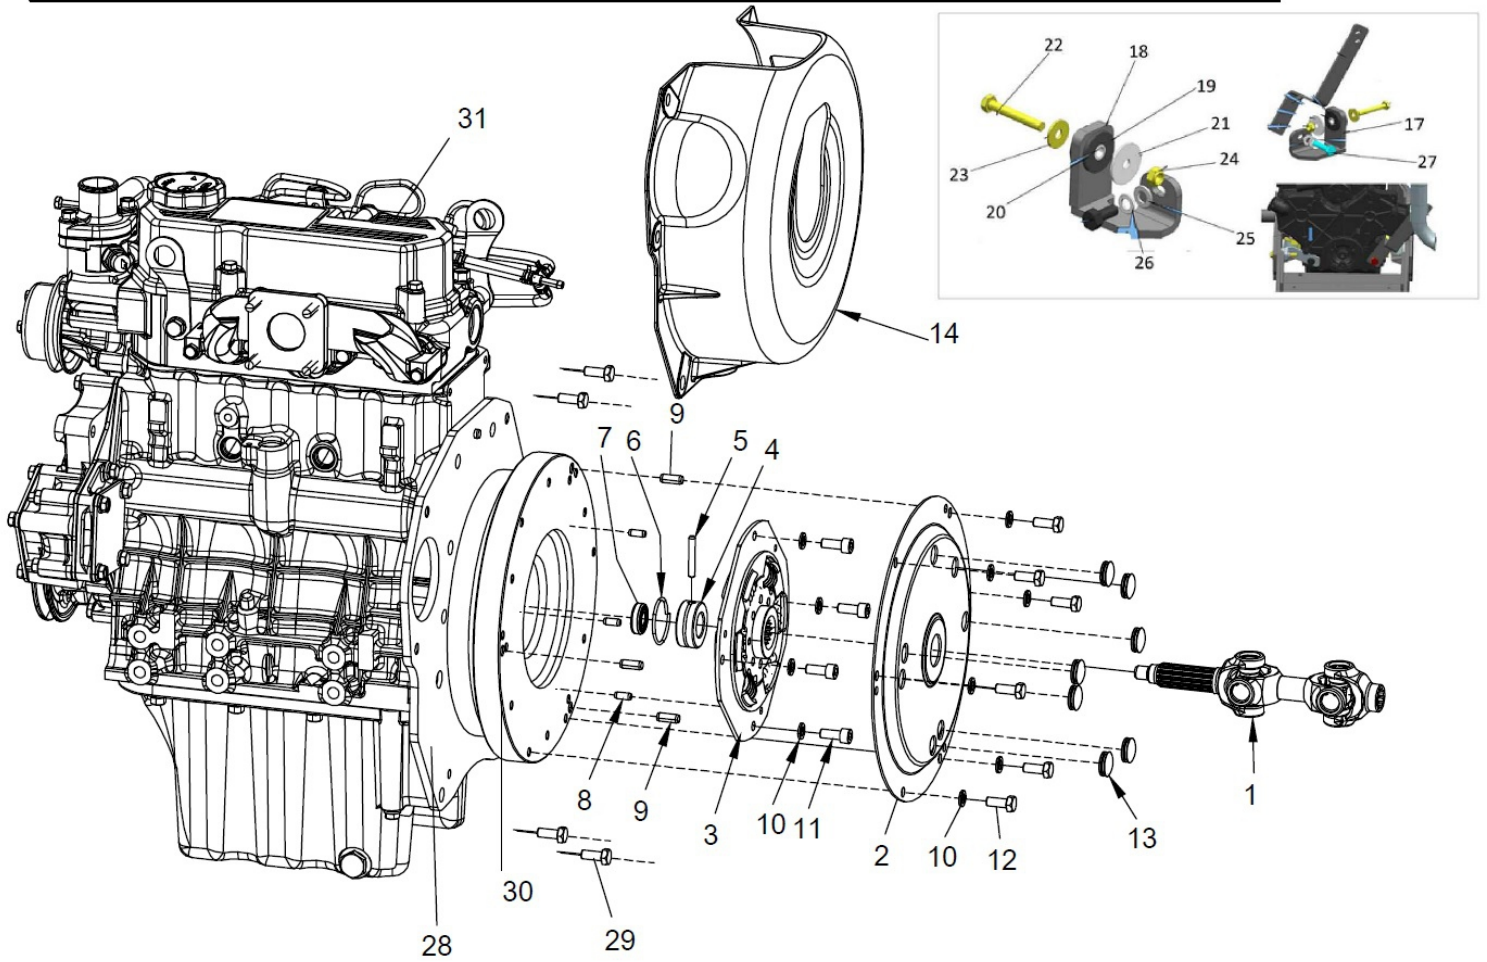

04110A-1/1

UJ SHAFT & DAMPER ASSY

Sr.	Model	Item Code	Description	Qty	Int.	Remarks	Cut Off
1	ALL MODELS	300115954C	INPUT UJ FOR HST	1			
2	ALL MODELS	300117425B	DAMPER COVER	1			
3	ALL MODELS	300111072A	DAMPER FOR HST	1			
4	ALL MODELS	300117440B	BUSH	1			
5	ALL MODELS	10096427AA	DOWEL #6X15	1			
6	ALL MODELS	10084595AB	SNAP RING FOR SHAFT DIA 42	1			
7	ALL MODELS	20004297AC	BALL BEARING 6001 ZZ	1			
8	ALL MODELS	10096427AA	DOWEL #6X15	3