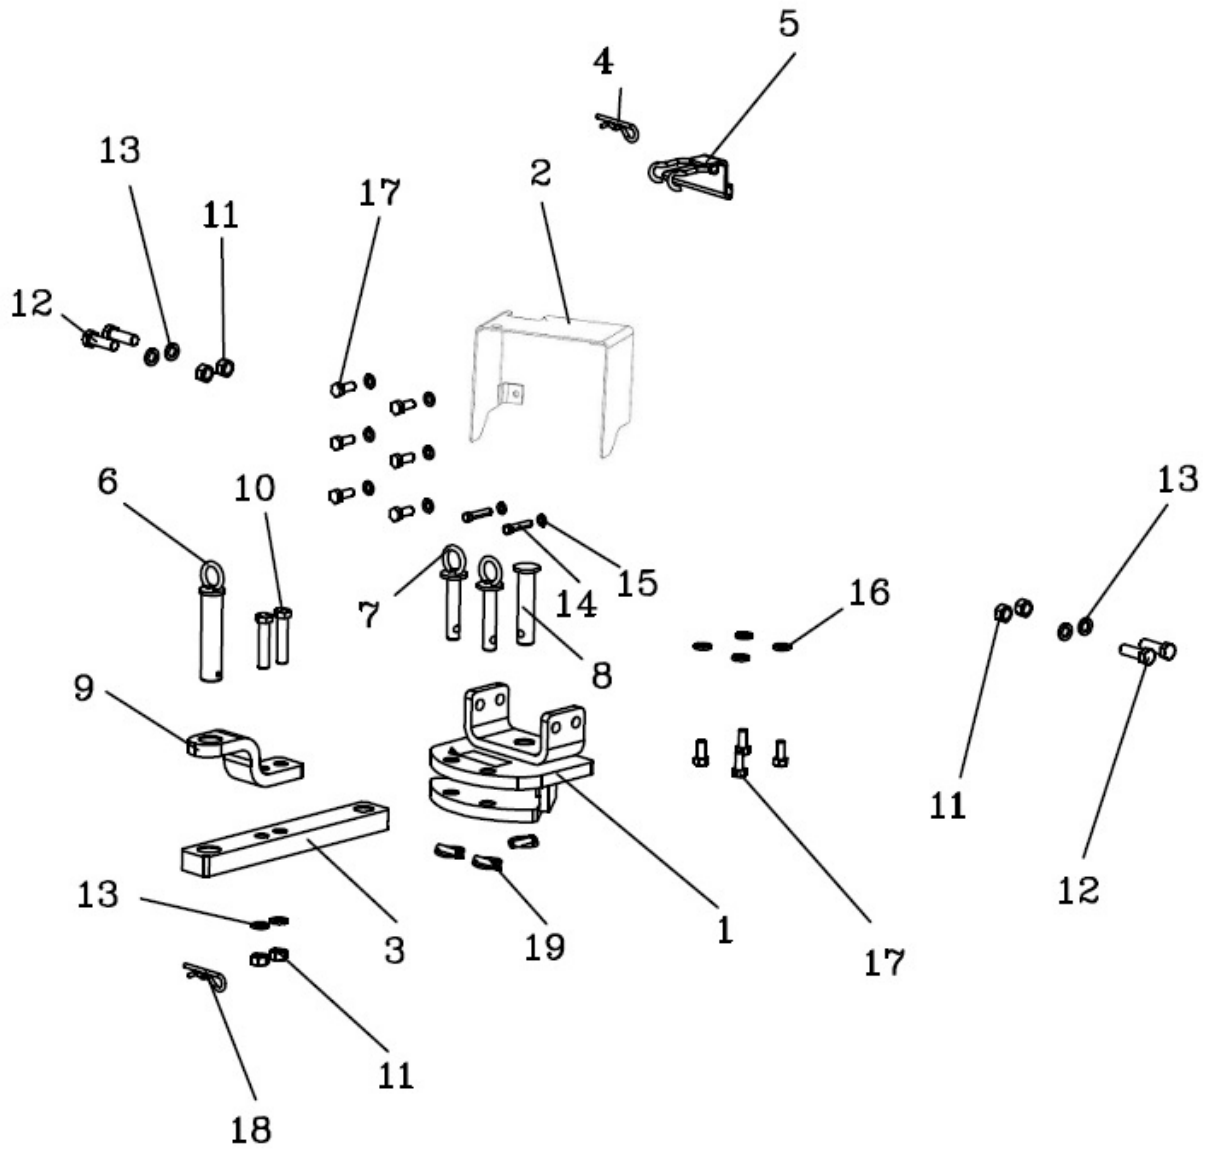

21120A-1/1

SWINGING DRAW BAR

Sr.	Model	Item Code	Description	Qty	Int.	Remarks	Cut Off
1	ALL MODELS	10054148AA	SWINGING DRAW BAR	1			
2	ALL MODELS	10096431AA	PTO GUARD ASSY	1			
3	ALL MODELS	10054149AA	SWINGING BAR	1			
4	ALL MODELS	10087903AA	BEATA PIN	1			
5	ALL MODELS	300002976C	TOP LINK HOLDING BKT	1			
6	ALL MODELS	10057669AA	PIN	1			
7	ALL MODELS	10057670AA	PIN	2			
8	ALL MODELS	10057671AA	PIN(DIA25.5)	1