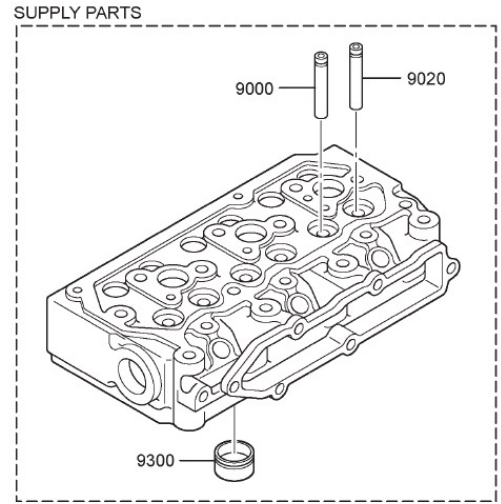

CYLINDER HEAD

28110M-1/1

Sr.	Model	Item Code	Description	Qty	Int.	Remarks	Cut Off
0070	ALL MODELS	10054731AA	HEAD ASSY,CYLINDER	1			
1700	ALL MODELS	-	HEAD SUB ASSY,CYLINDER	1			
2000	ALL MODELS	10052322AA	PLUG, TAPERED(30N0101600)	1			
2300	ALL MODELS	10054756AA	BOLT. CYLINDER HEAD	11			
2700	ALL MODELS	10054825AA	GASKET,CYLINDER HEAD	1			
9000	ALL MODELS	10054675AA	GUIDE, EXHAUST VALVE	3			
9020	ALL MODELS	10054676AA	GUIDE, INLET VALVE	3			
9300	ALL MODELS	10057836AA	JET,COMBUSTION	3