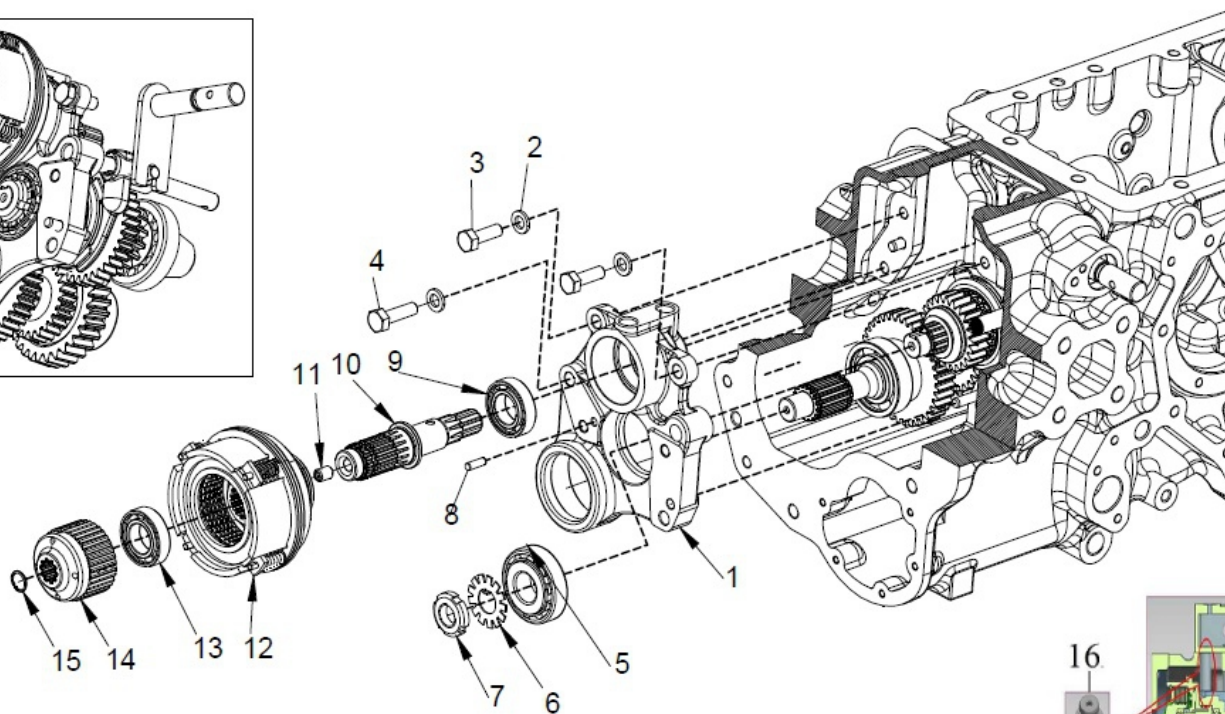

04120A-1/1

WET CLUTCH & BEARING PLATE ASSY.

Sr.	Model	Item Code	Description	Qty	Int.	Remarks	Cut Off
1	ALL MODELS	10096051BA	BEARING HOLDER PLATE	1			
2	ALL MODELS	20005518AA	SPRING WASHER B-10 TYPE A IS: 3067-1972	3			
3	ALL MODELS	20005562AA	HEX HEAD SCREW M10X1.5X30 -8.8 SA4GS	2			
4	ALL MODELS	20005123AA	HEX FLANGE SCREW M10X1.5X35- 8.8 SA4NS	1			
5	ALL MODELS	20005655AA	TRB 30305	1			
6	ALL MODELS	10096481AB	LOCKING WASHER	1			
7	ALL MODELS	10096482AA	WITHDRAWL NUT M20X1.5	1			
8	ALL MODELS	10096428AA	DOWEL #6X18	1			