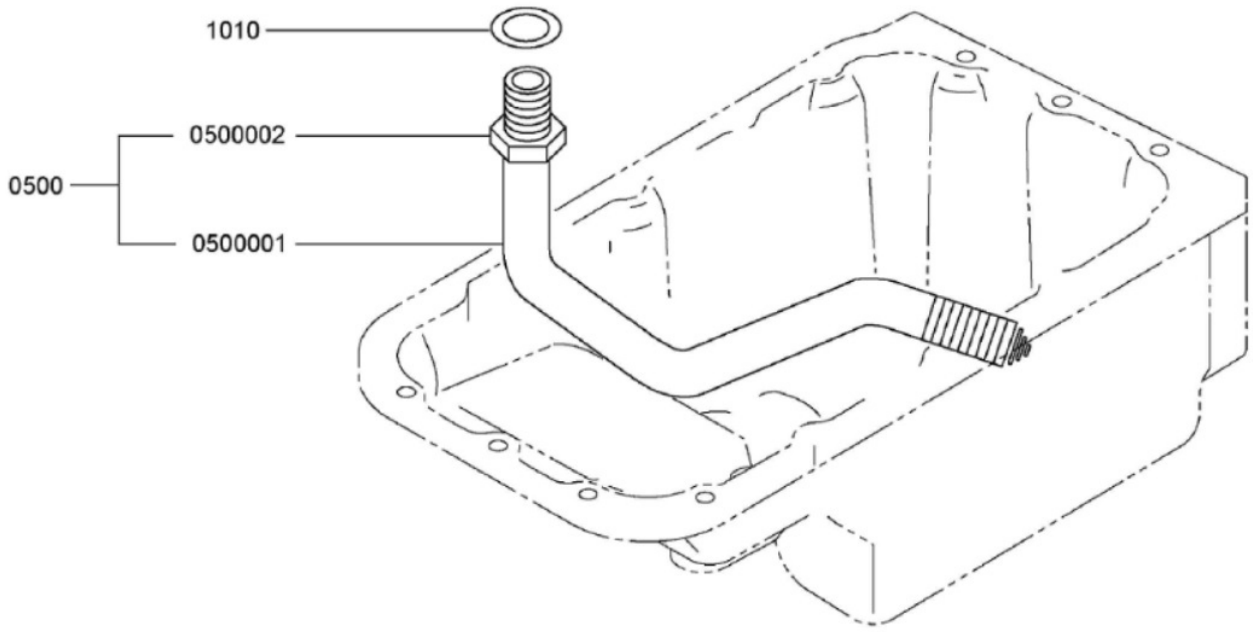

30120M-1/1

OIL STRAINER

Sr.	Model	Item Code	Description	Qty	Int.	Remarks	Cut Off
0500	ALL MODELS	10054795AA	STRAINER ASSY, OIL	1			
1010	ALL MODELS	10054936AA	GASKET	1			
05000	ALL MODELS	-	STRAINER,OIL	1			
05000	ALL MODELS	10054928AA	NUT,JAM	1