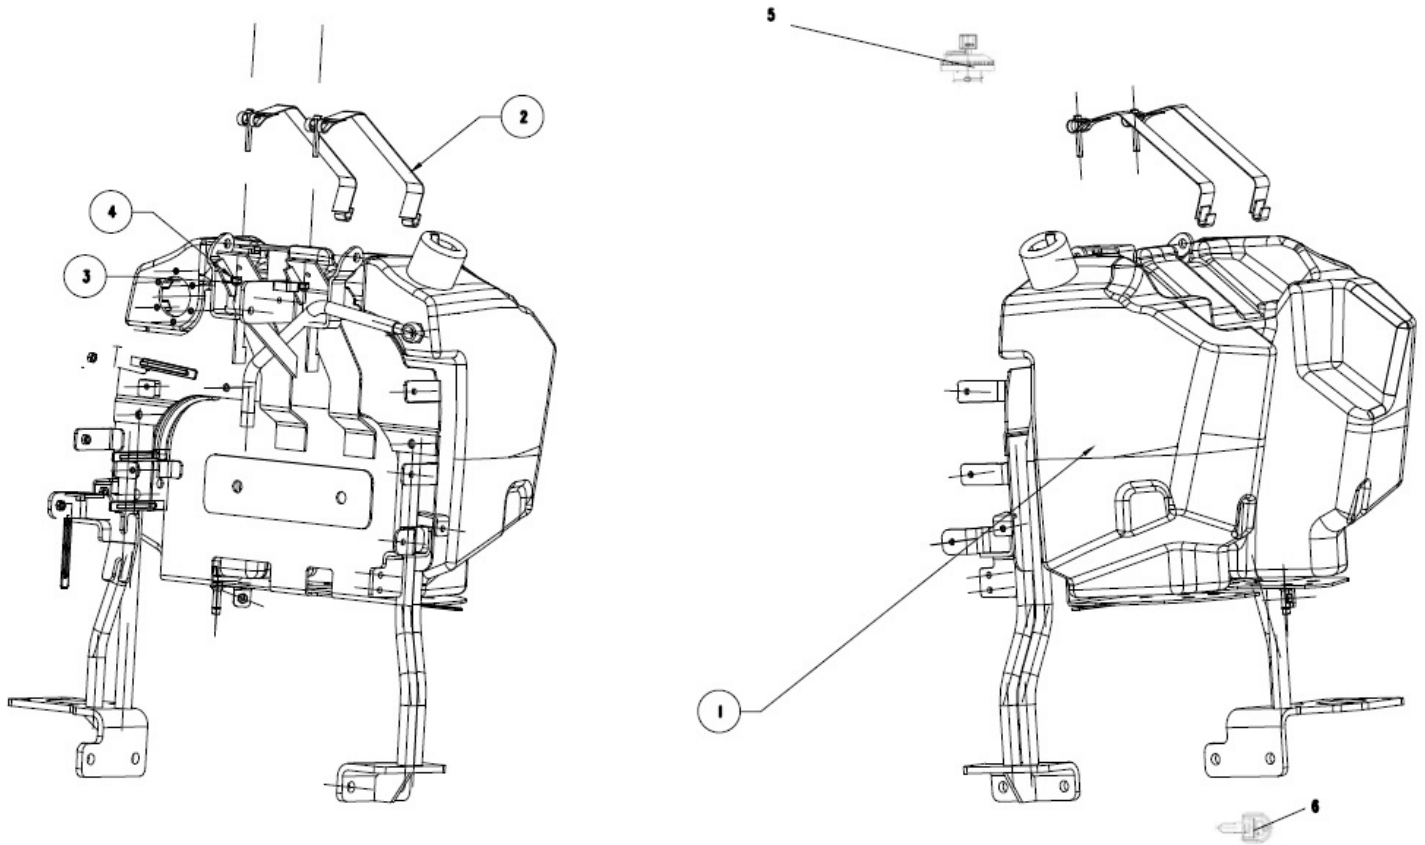

17110A-1/1

FUEL TANK

Sr.	Model	Item Code	Description	Qty	Int.	Remarks	Cut Off
1	ALL MODELS	300037518A	FUEL TANK ASSY	1			
2	ALL MODELS	300053572B	FUEL TANK# STRAP	2			
3	ALL MODELS	20004915AB	HEX NYLOC NUT M6 8	2			
4	ALL MODELS	20005765AA	WASHER A 6.4 IS:5370 STEEL (FOR EPA)	2			
5	ALL MODELS	300075180B	FUEL TANK CAP WITHOUT LOCK	1			
6	ALL MODELS	300218523A	TRACTOR KEY WITHOUT	2