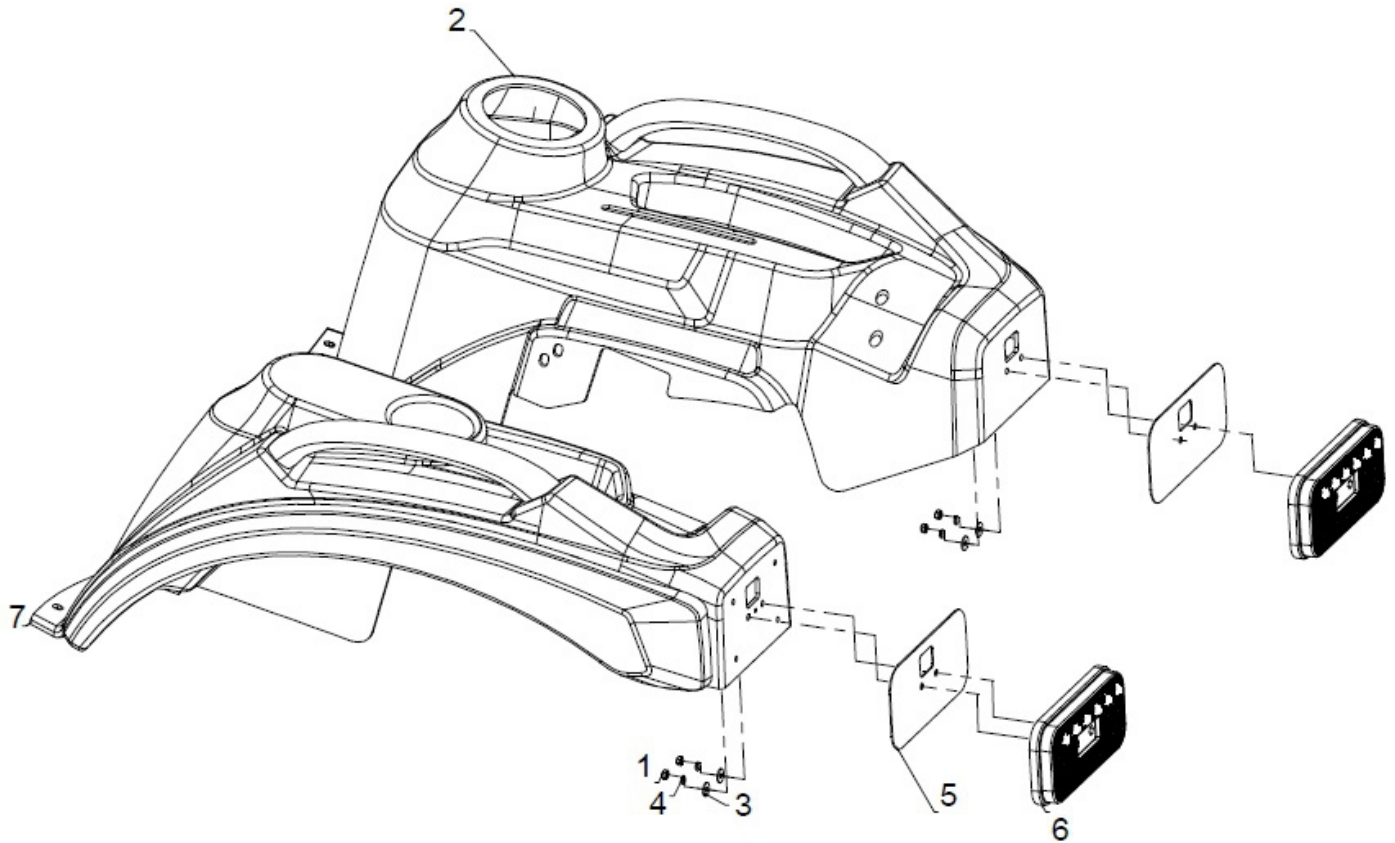

12130A-1/1

BACK LIGHT

Sr.	Model	Item Code	Description	Qty	Int.	Remarks	Cut Off
1	ALL MODELS	20005491AA	HEX NUT M6 -8 SA4GS	4			
2	ALL MODELS	300163428B	FENDER RH-HST 24 EPA	1			
3	ALL MODELS	20005765AA	WASHER A 6.4 IS:5370 STEEL (FOR EPA)	4			
4	ALL MODELS	20005516AA	SPRING WASHER B-6 TYPE A IS: 3067-1972	4			
5	ALL MODELS	300163507A	BACK LIGHT MTG PLATE	2			
6	ALL MODELS	10036750AB	L LIGHT(SAE MARK)	2			
7	ALL MODELS	300163426A	FENDER LH-HST 24 EPA	1