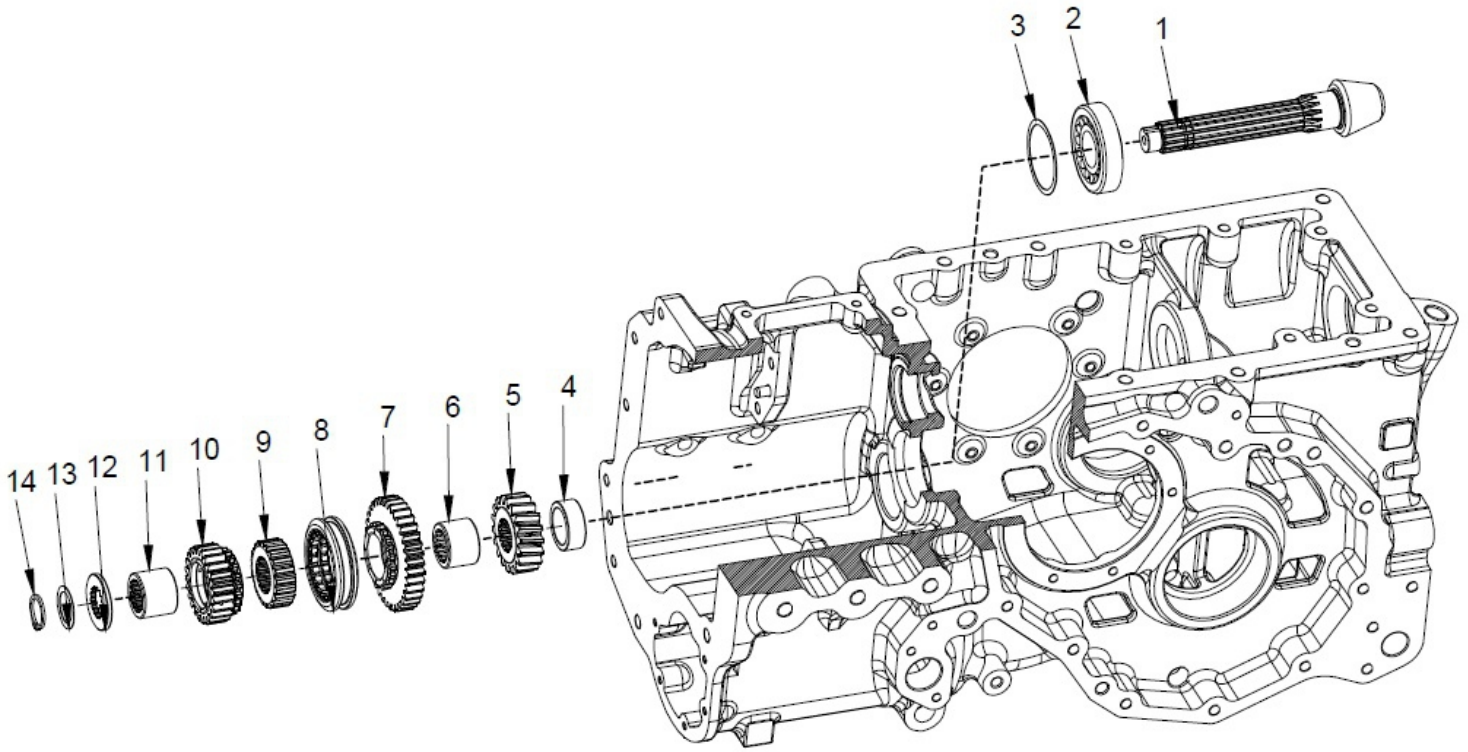

05160A-1/1

TAIL PINION SHAFT GEAR ASSY.

Sr.	Model	Item Code	Description	Qty	Int.	Remarks	Cut Off
1	ALL MODELS	10096150BA	Tail pinion	1		Child Part of 30000647C (Crown Wheel & Tail Pinion Set HST)	
2	ALL MODELS	20005656AA	TRB 30306	1			
3	ALL MODELS	10066470AA	SHIM 0.15 MM	5			
3	ALL MODELS	10066471AB	SHIM 0.2 MM	4			
4	ALL MODELS	10096207AA	SPACER 2 T.P SHAFT	1			
5	ALL MODELS	10096201AB	DRIVER GEAR 4WD Z- 18	1			
6	ALL MODELS	10096195AB	SPLINED BUSH FOR LOW GEAR	1