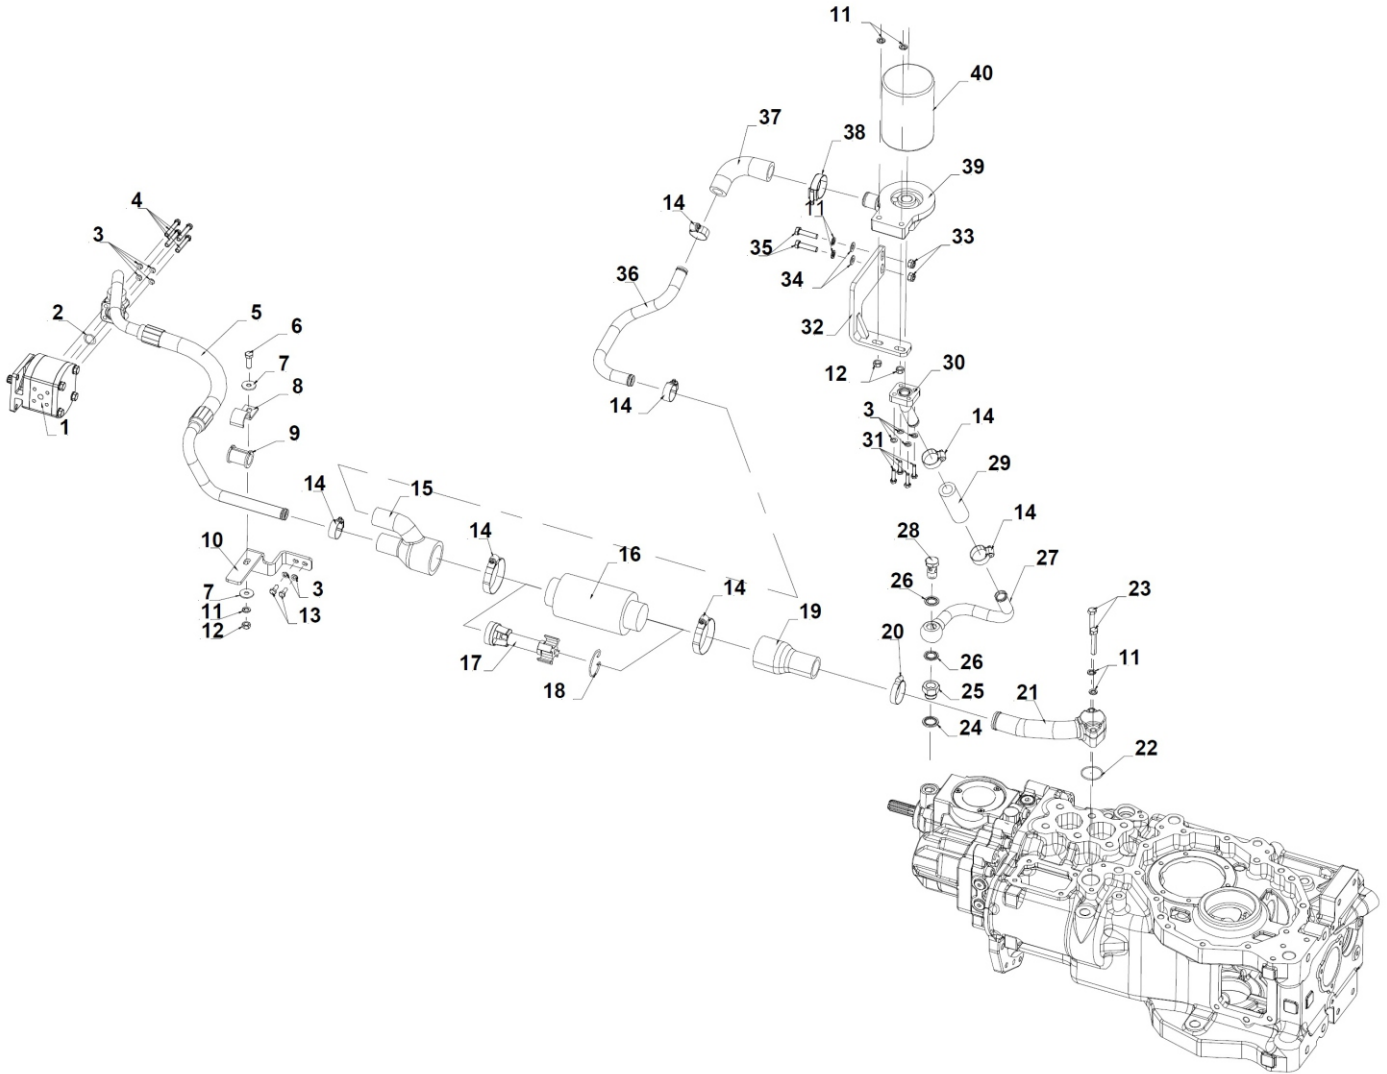

10120A-1/1

SUCTION LINE HST

Sr.	Model	Item Code	Description	Qty	Int.	Remarks	Cut Off
1	ALL MODELS	10055720AA	GEAR PUMP	1			
2	ALL MODELS	20005411AA	O-RING ¥17.86X¥2.62	1			
3	ALL MODELS	20005516AA	SPRING WASHER B-6 TYPE A IS: 3067-1972	10			
4	ALL MODELS	300028444A	HEX BOLT M6*40 SA4GS	4			
5	ALL MODELS	300213632A	SEC SUCTION PIPE FROM Y-HOSE TO PUMO	1			
6	ALL MODELS	20005564AA	HEX HEAD SCREW M8X1.25-25 -8.8 SA4GS	1			
7	ALL MODELS	20005612AA	PUNCHED WASHER M8	2			
8	ALL MODELS	300002216A	CURVE CLAMP FOR 20OD METTALIC PIPE	1